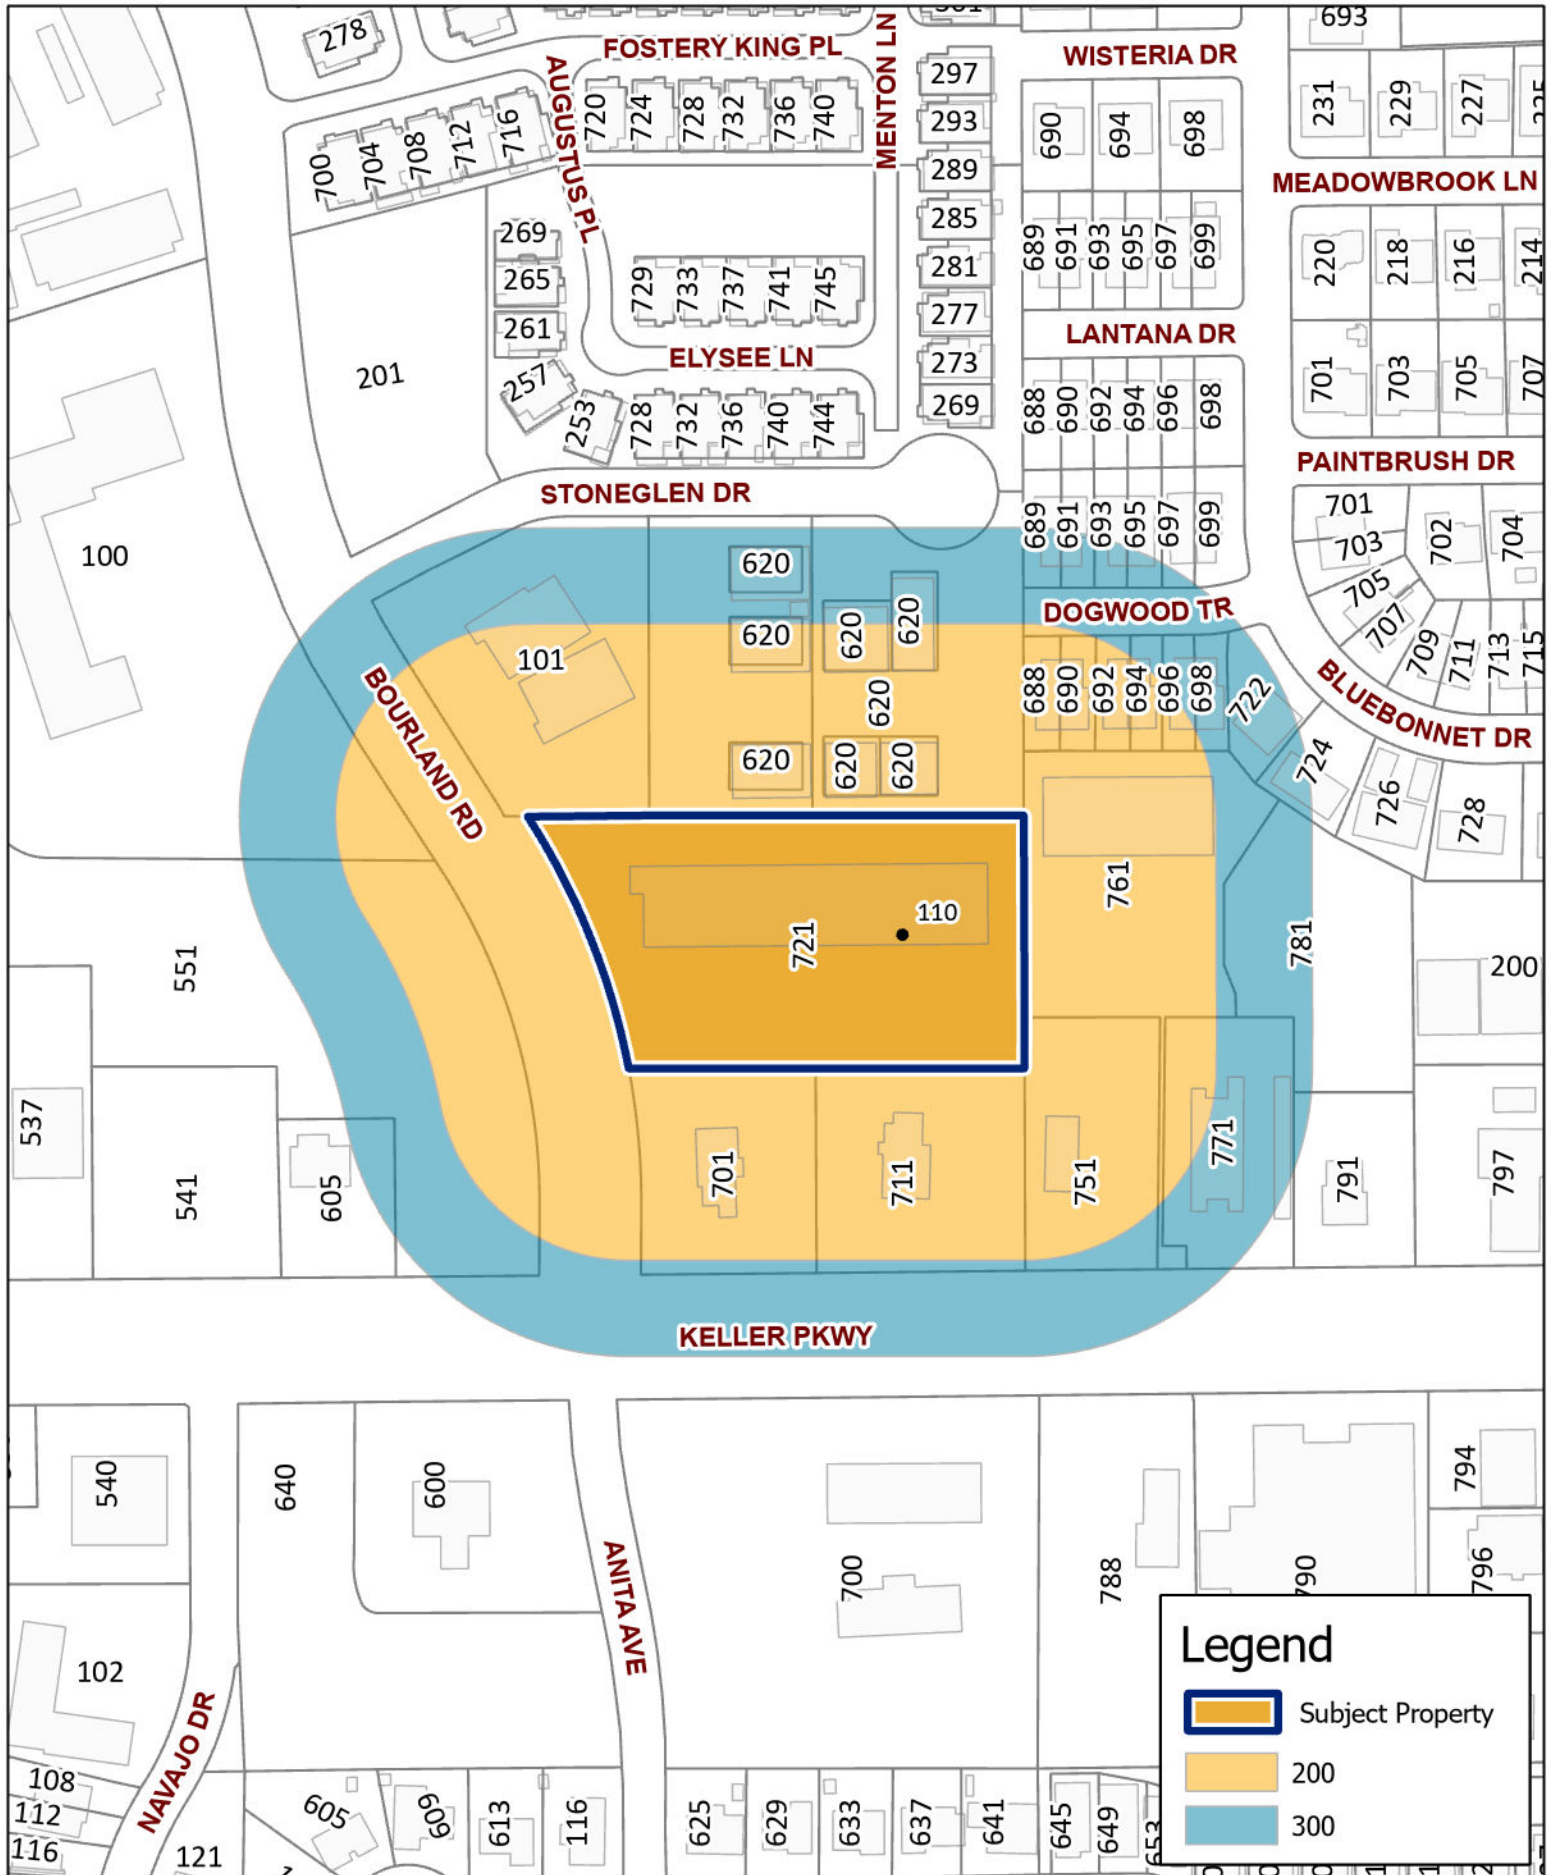

721 Keller Pkwy, Ste 110
SUP-2503-0013

Legend

 Subject Property

DISCLAIMER
 This data has been compiled for the City of Keller.
 Various official and unofficial sources were used to gather this information.
 Every effort was made to ensure the accuracy of this data.
 However, no guarantee is given or implied to the accuracy of said data.