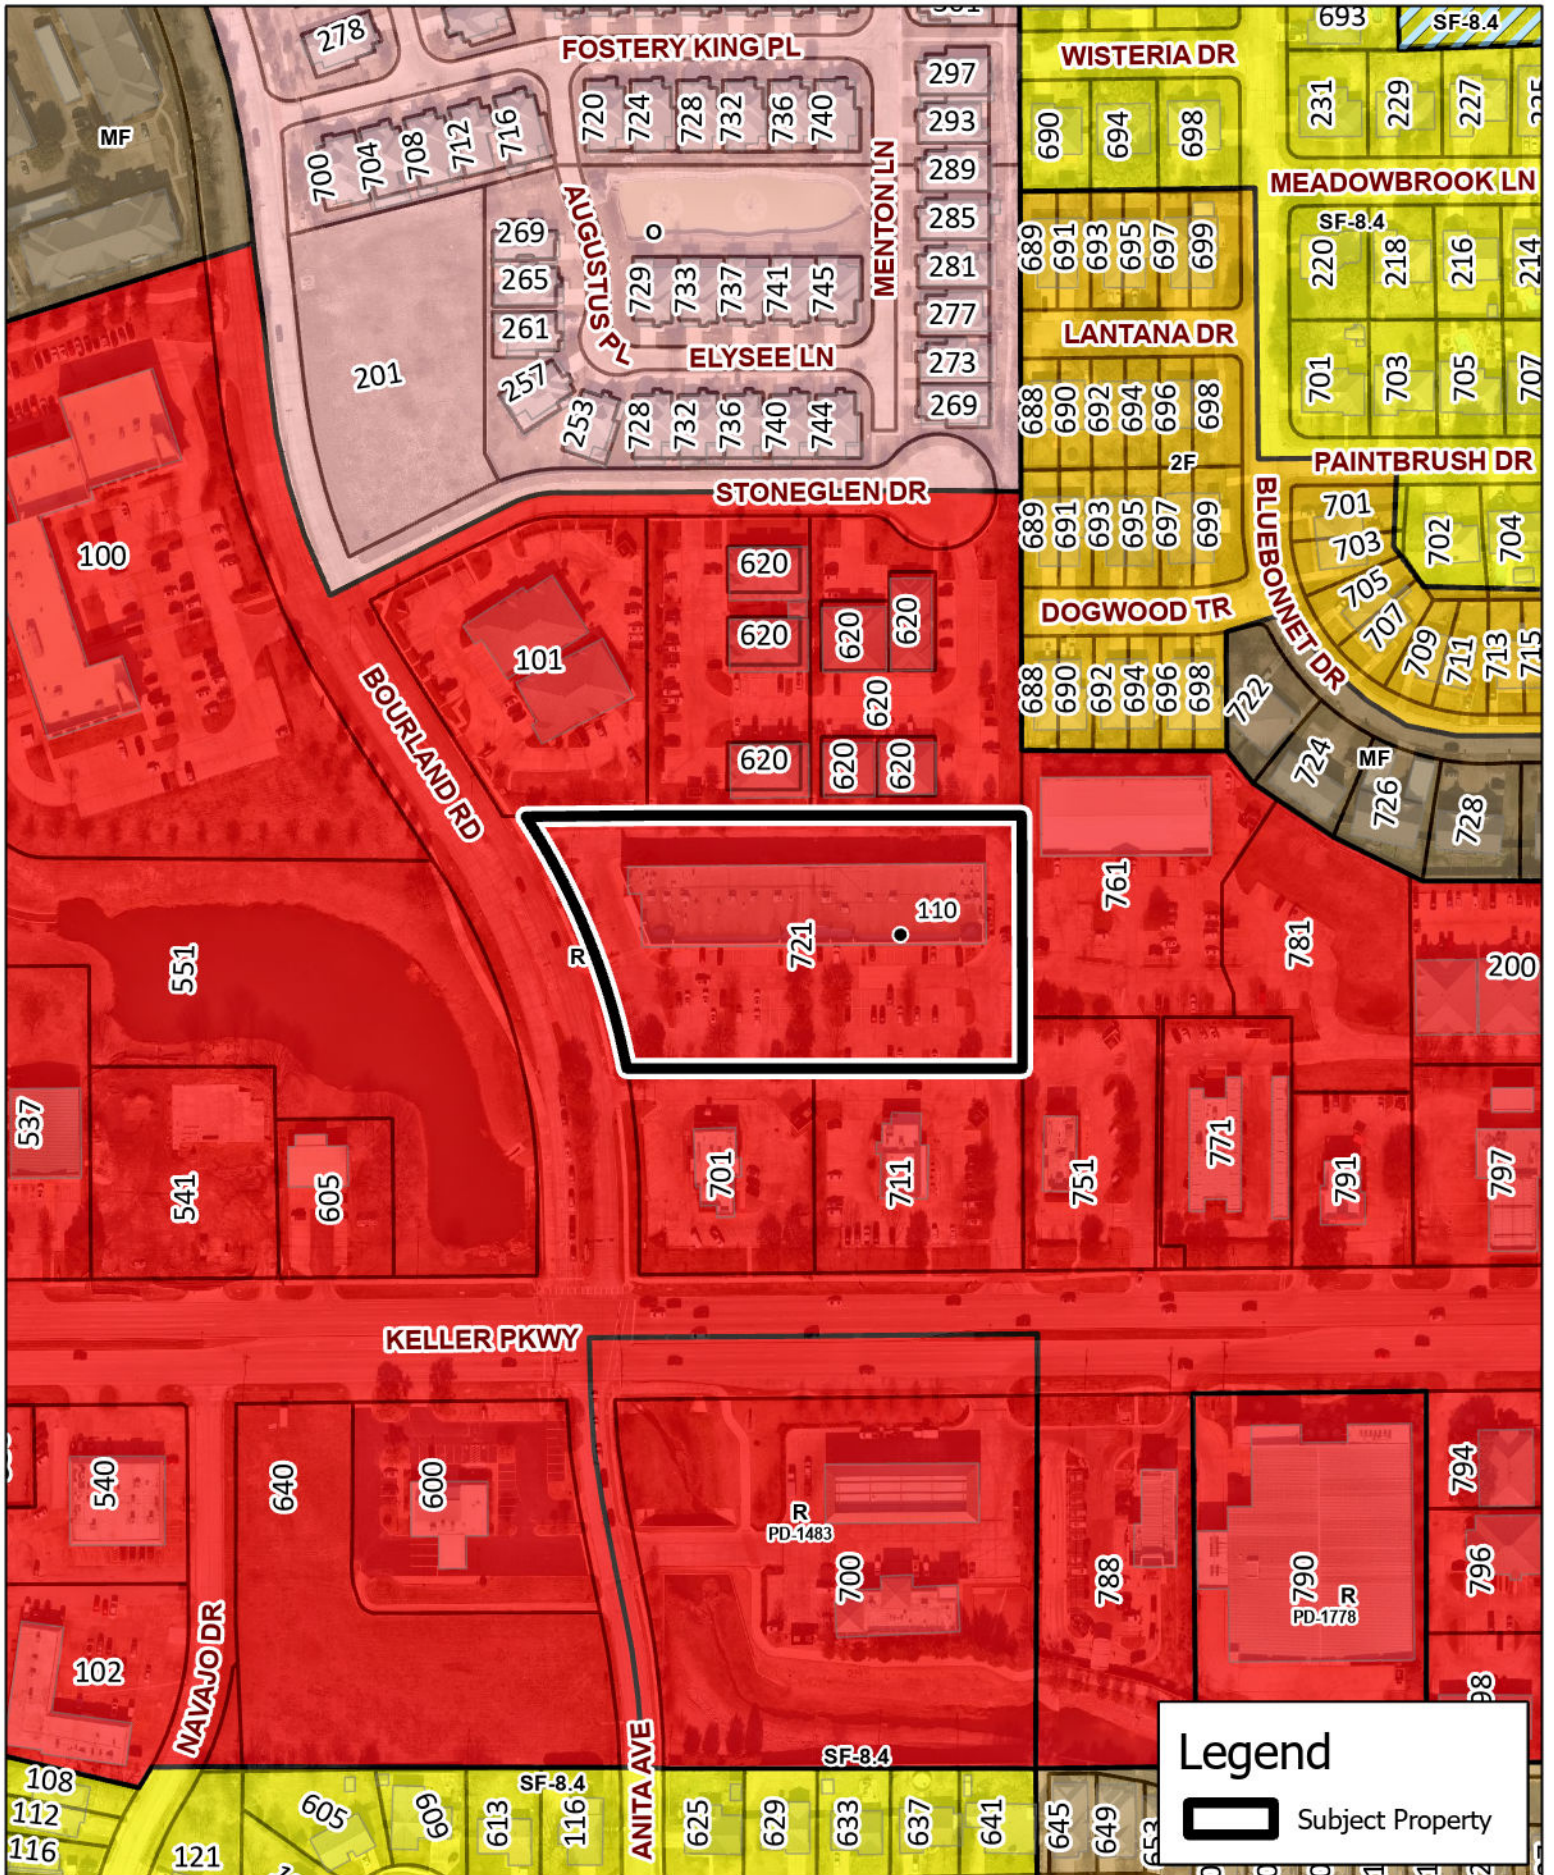

DISCLAIMER
This data has been compiled for the City of Keller.
Various official and unofficial sources were used to gather this information.
Every effort was made to ensure the accuracy of this data.
However, no guarantee is given or implied to the accuracy of said data.

721 Keller Pkwy, Ste 110
SUP-2503-0013

Updated: 3/26/2025