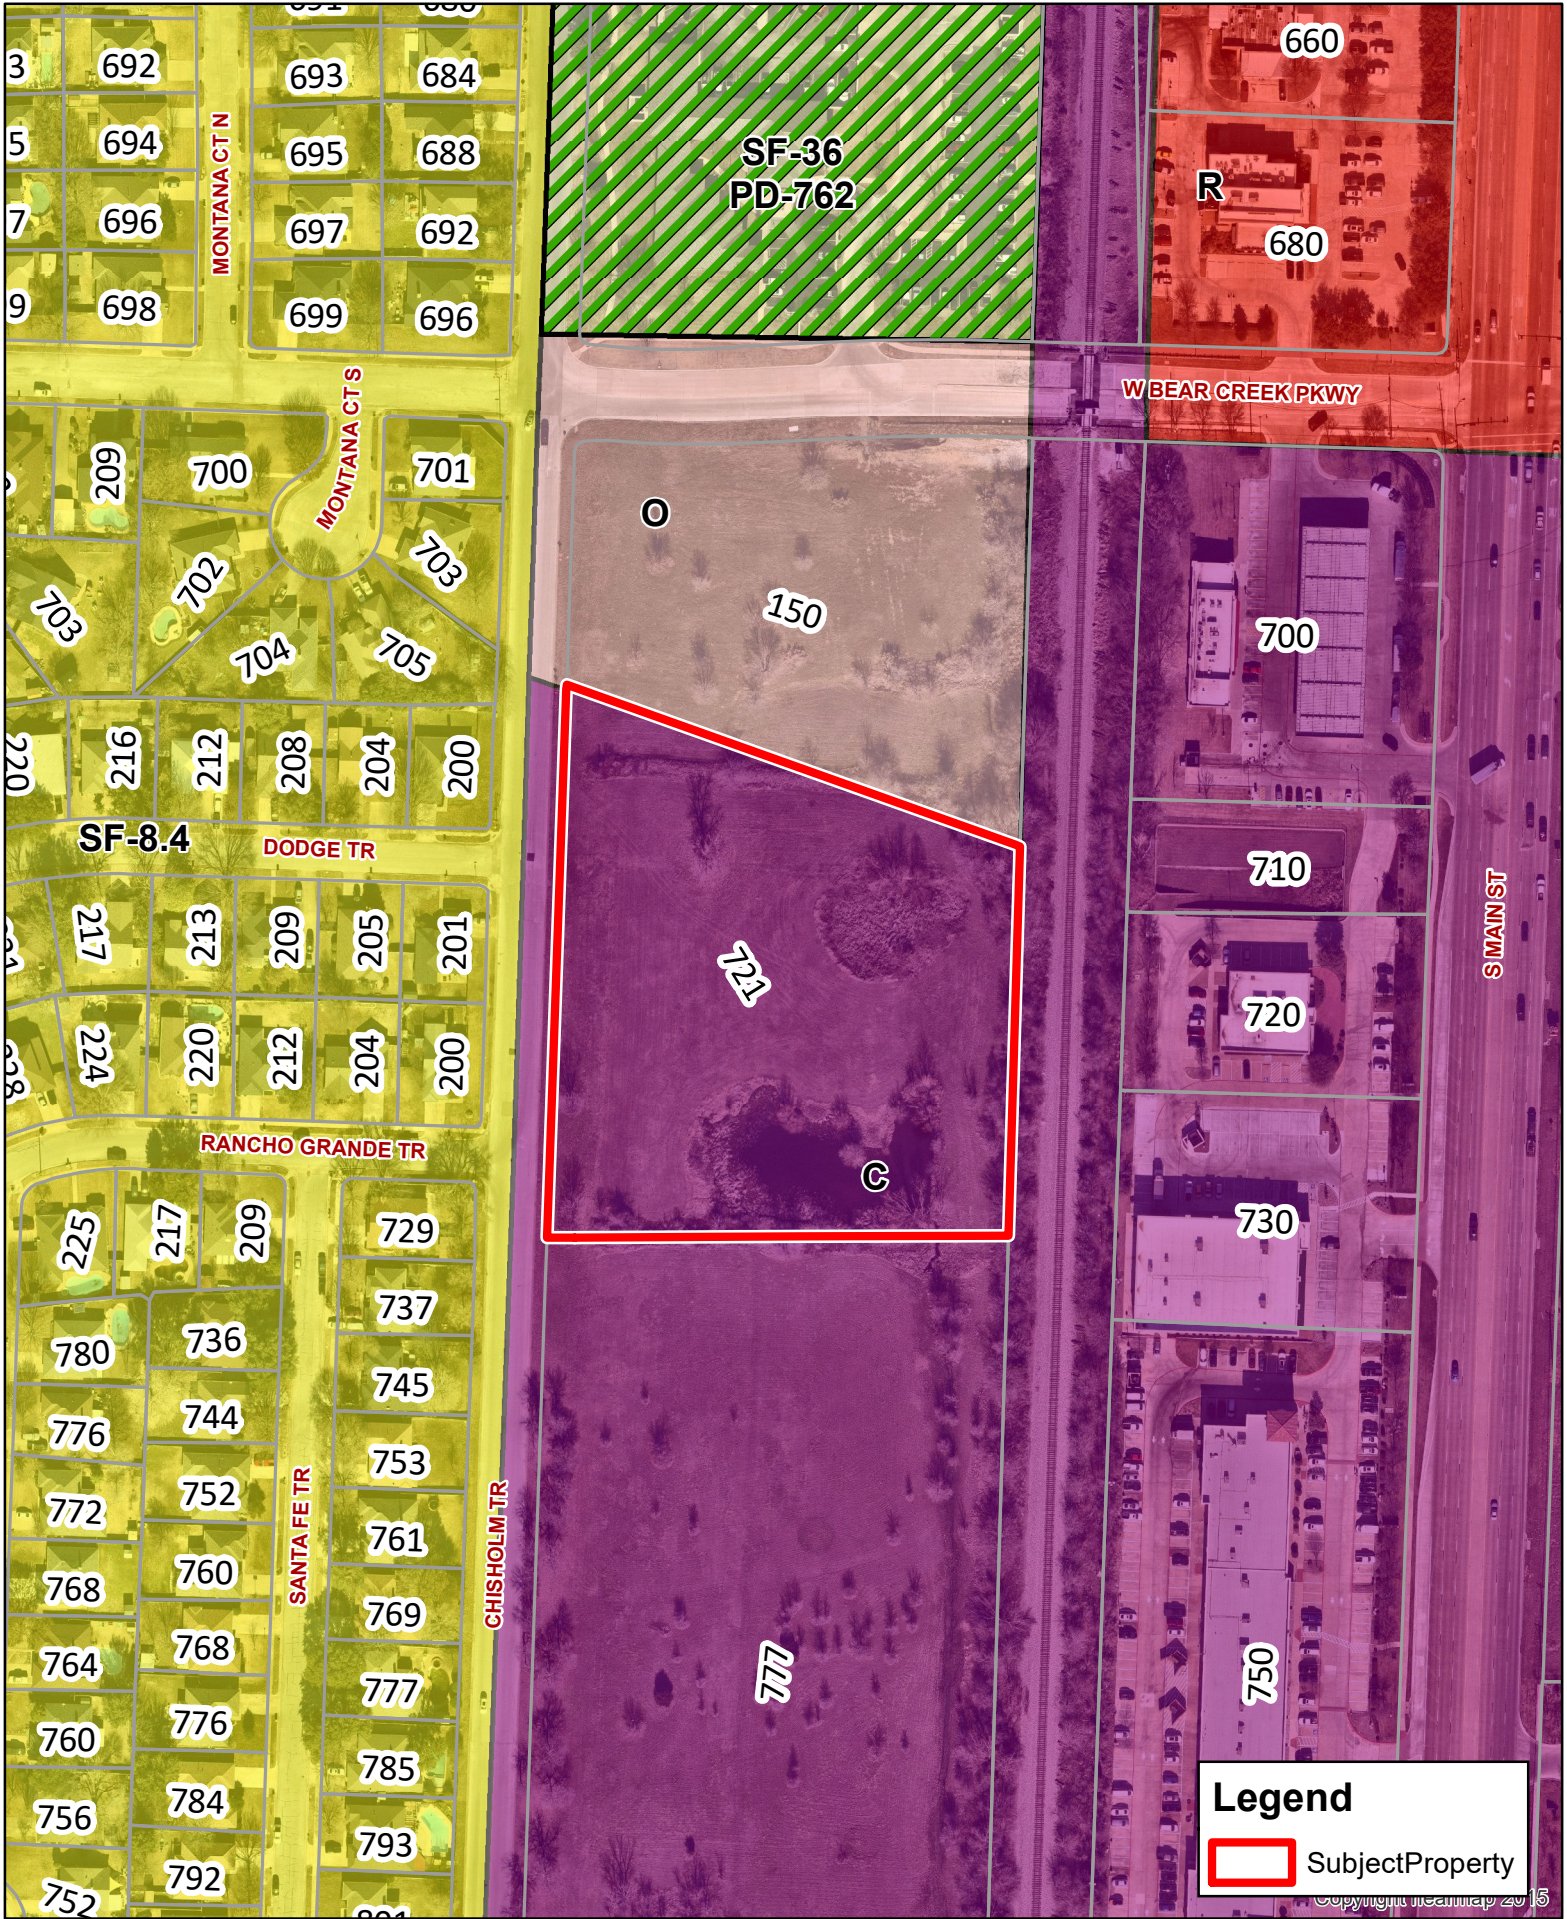

**Legend**

 SubjectProperty

**SP-23-0013**

**721 Chisholm Trail**

Updated: 6/21/2023

**DISCLAIMER**  
 This data has been compiled for the City of Keller. Various official and unofficial sources were used to gather this information. Every effort was made to ensure the accuracy of this data. However, no guarantee is given or implied to the accuracy of said data.

**Legend**

SubjectProperty

Copyright 2015

**SP-23-0013**

**721 Chisholm Trail**

Updated: 6/21/2023

**DISCLAIMER**  
 This data has been compiled for the City of Keller. Various official and unofficial sources were used to gather this information. Every effort was made to ensure the accuracy of this data. However, no guarantee is given or implied to the accuracy of said data.