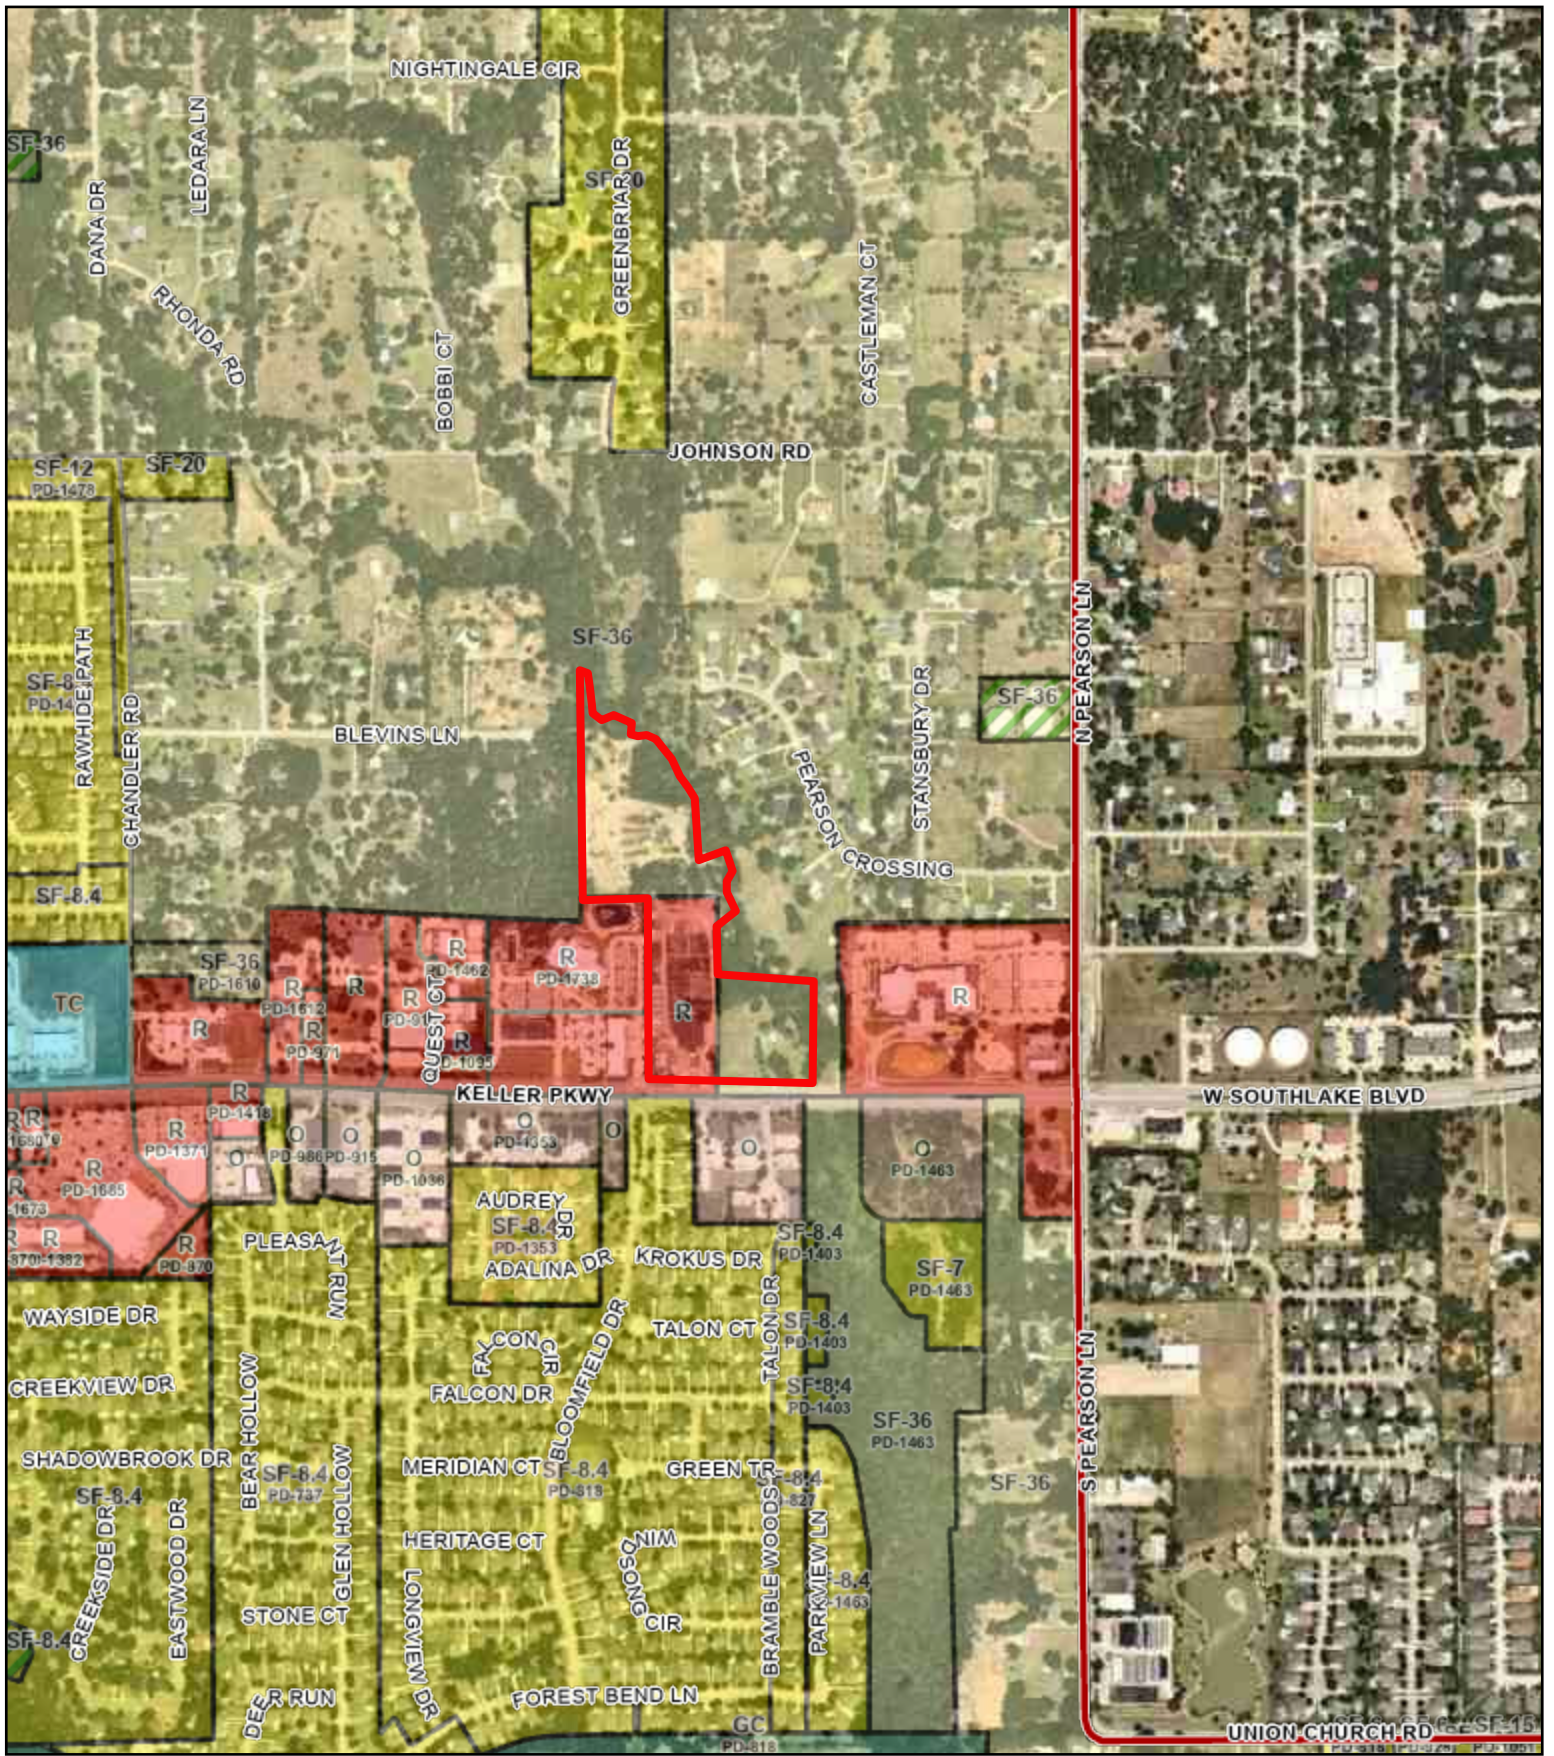

11/3/2022

Landscape Systems Aerial

DISCLAIMER
This data has been compiled for City of Keller. Various official and unofficial sources were used to gather this information. Every effort was made to ensure the accuracy of this data, however, no guarantee is given or implied as to the accuracy of said data.

11/3/2022

Landscape Systems Zoning

DISCLAIMER
 This data has been compiled for City of Keller. Various official and unofficial sources were used to gather this information. Every effort was made to ensure the accuracy of this data, however, no guarantee is given or implied as to the accuracy of said data.