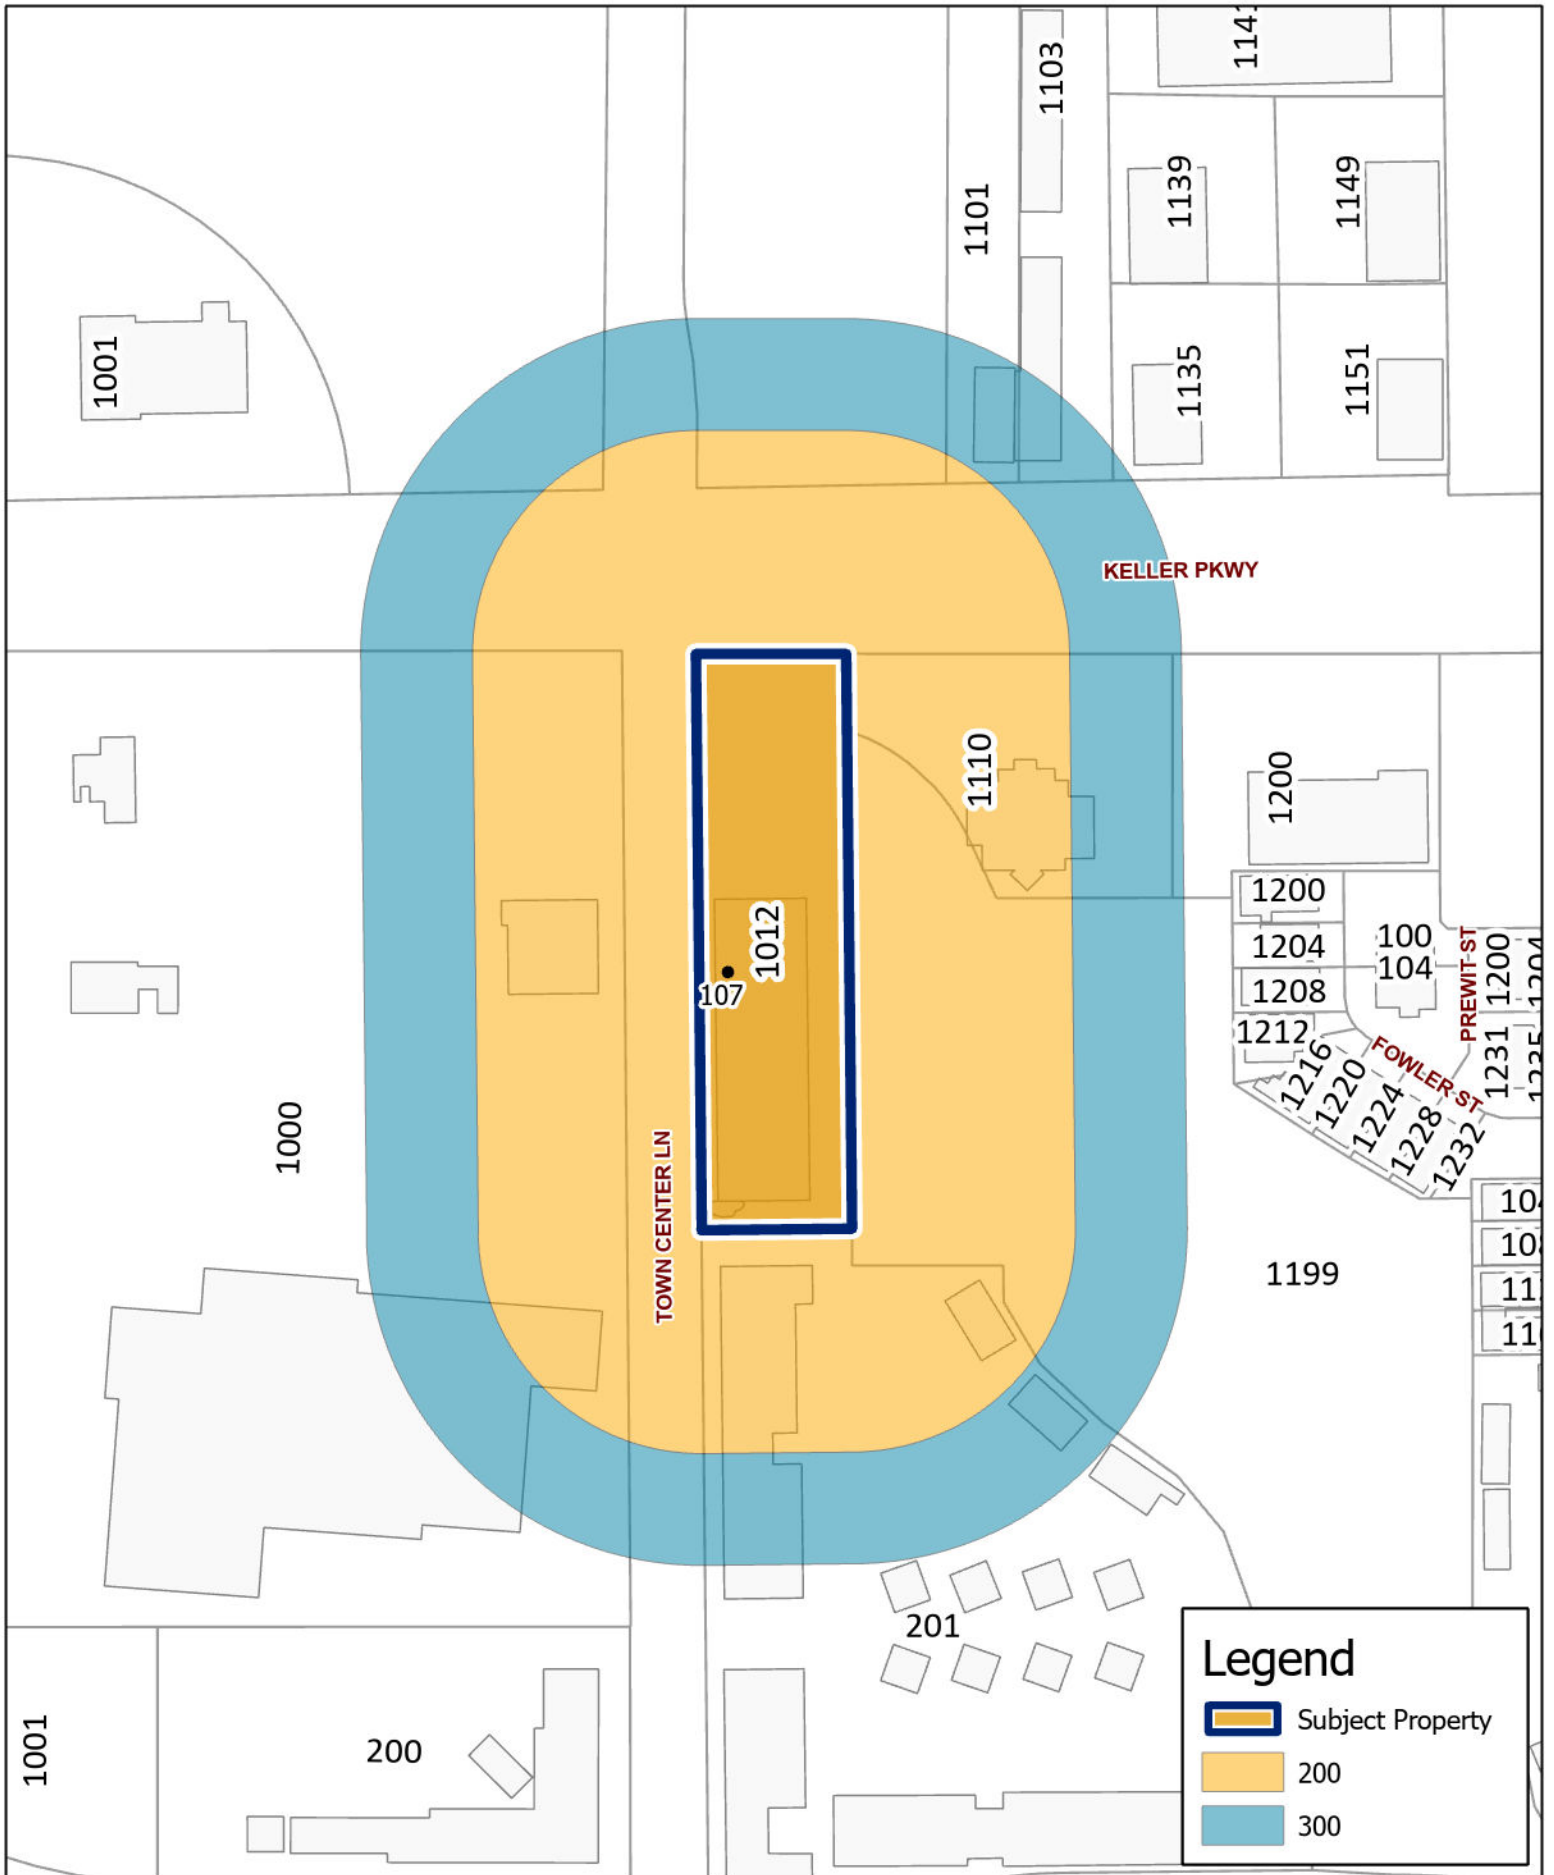

SUP-24-0009
101 Town Center Ln # 107

Updated: 4/1/2024

DISCLAIMER
 This data has been compiled for the City of Keller.
 Various official and unofficial sources were used to gather this information.
 Every effort was made to ensure the accuracy of this data.
 However, no guarantee is given or implied to the accuracy of said data.

SUP-24-0009
101 Town Center Ln # 107

Updated: 4/1/2024