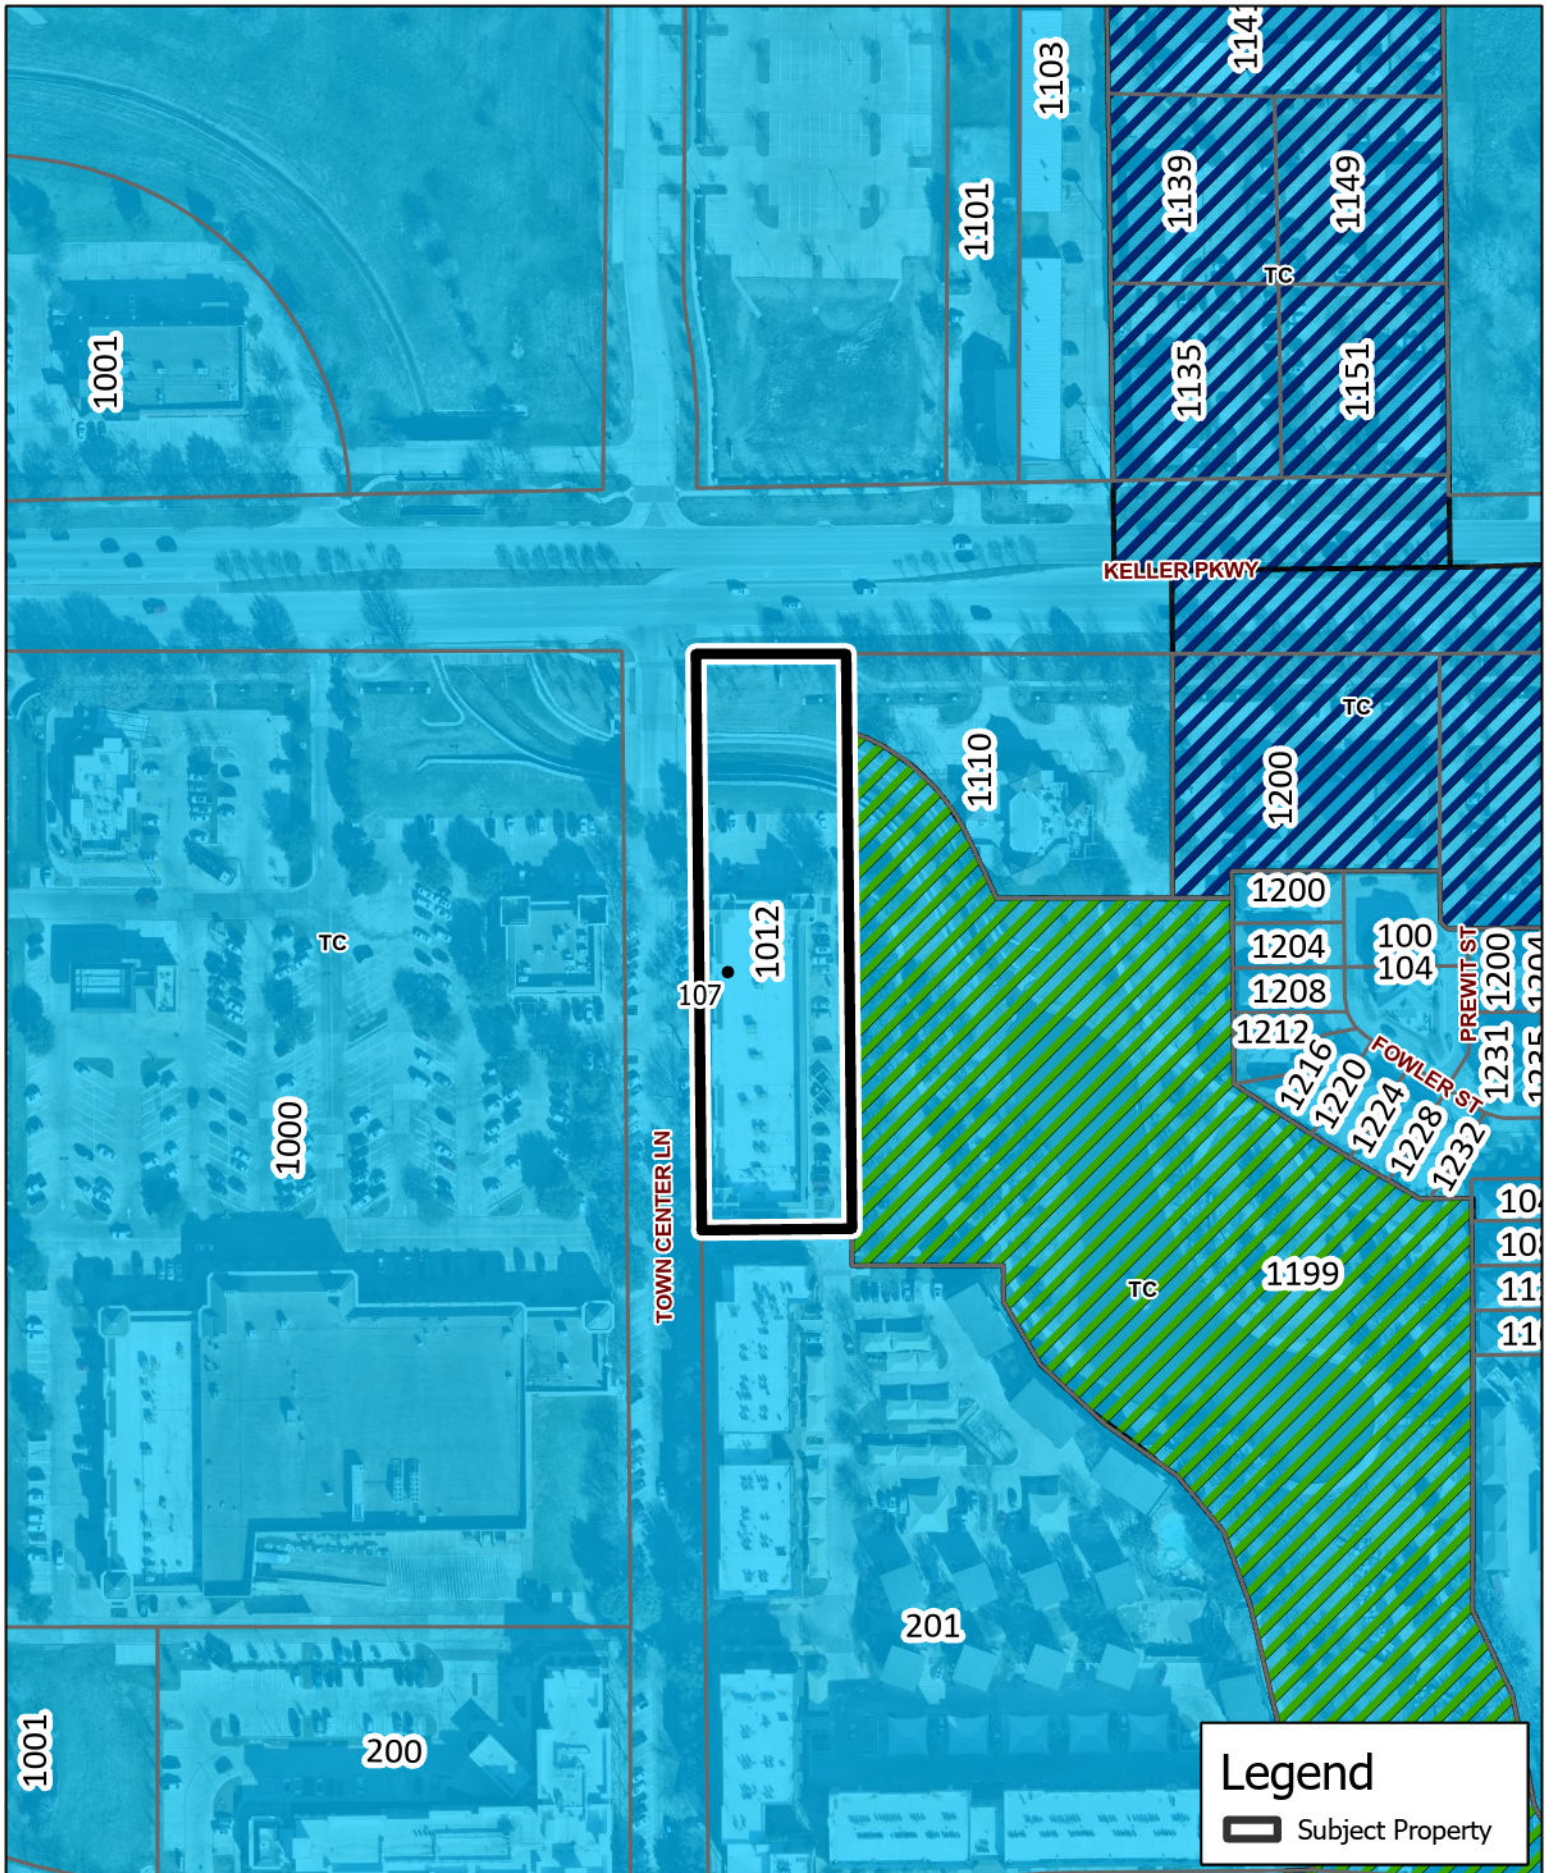

DISCLAIMER
This data has been compiled for the City of Keller.
Various official and unofficial sources were used to gather this information.
Every effort was made to ensure the accuracy of this data.
However, no guarantee is given or implied to the accuracy of said data.

SUP-24-0009
101 Town Center Ln # 107

Updated: 4/1/2024