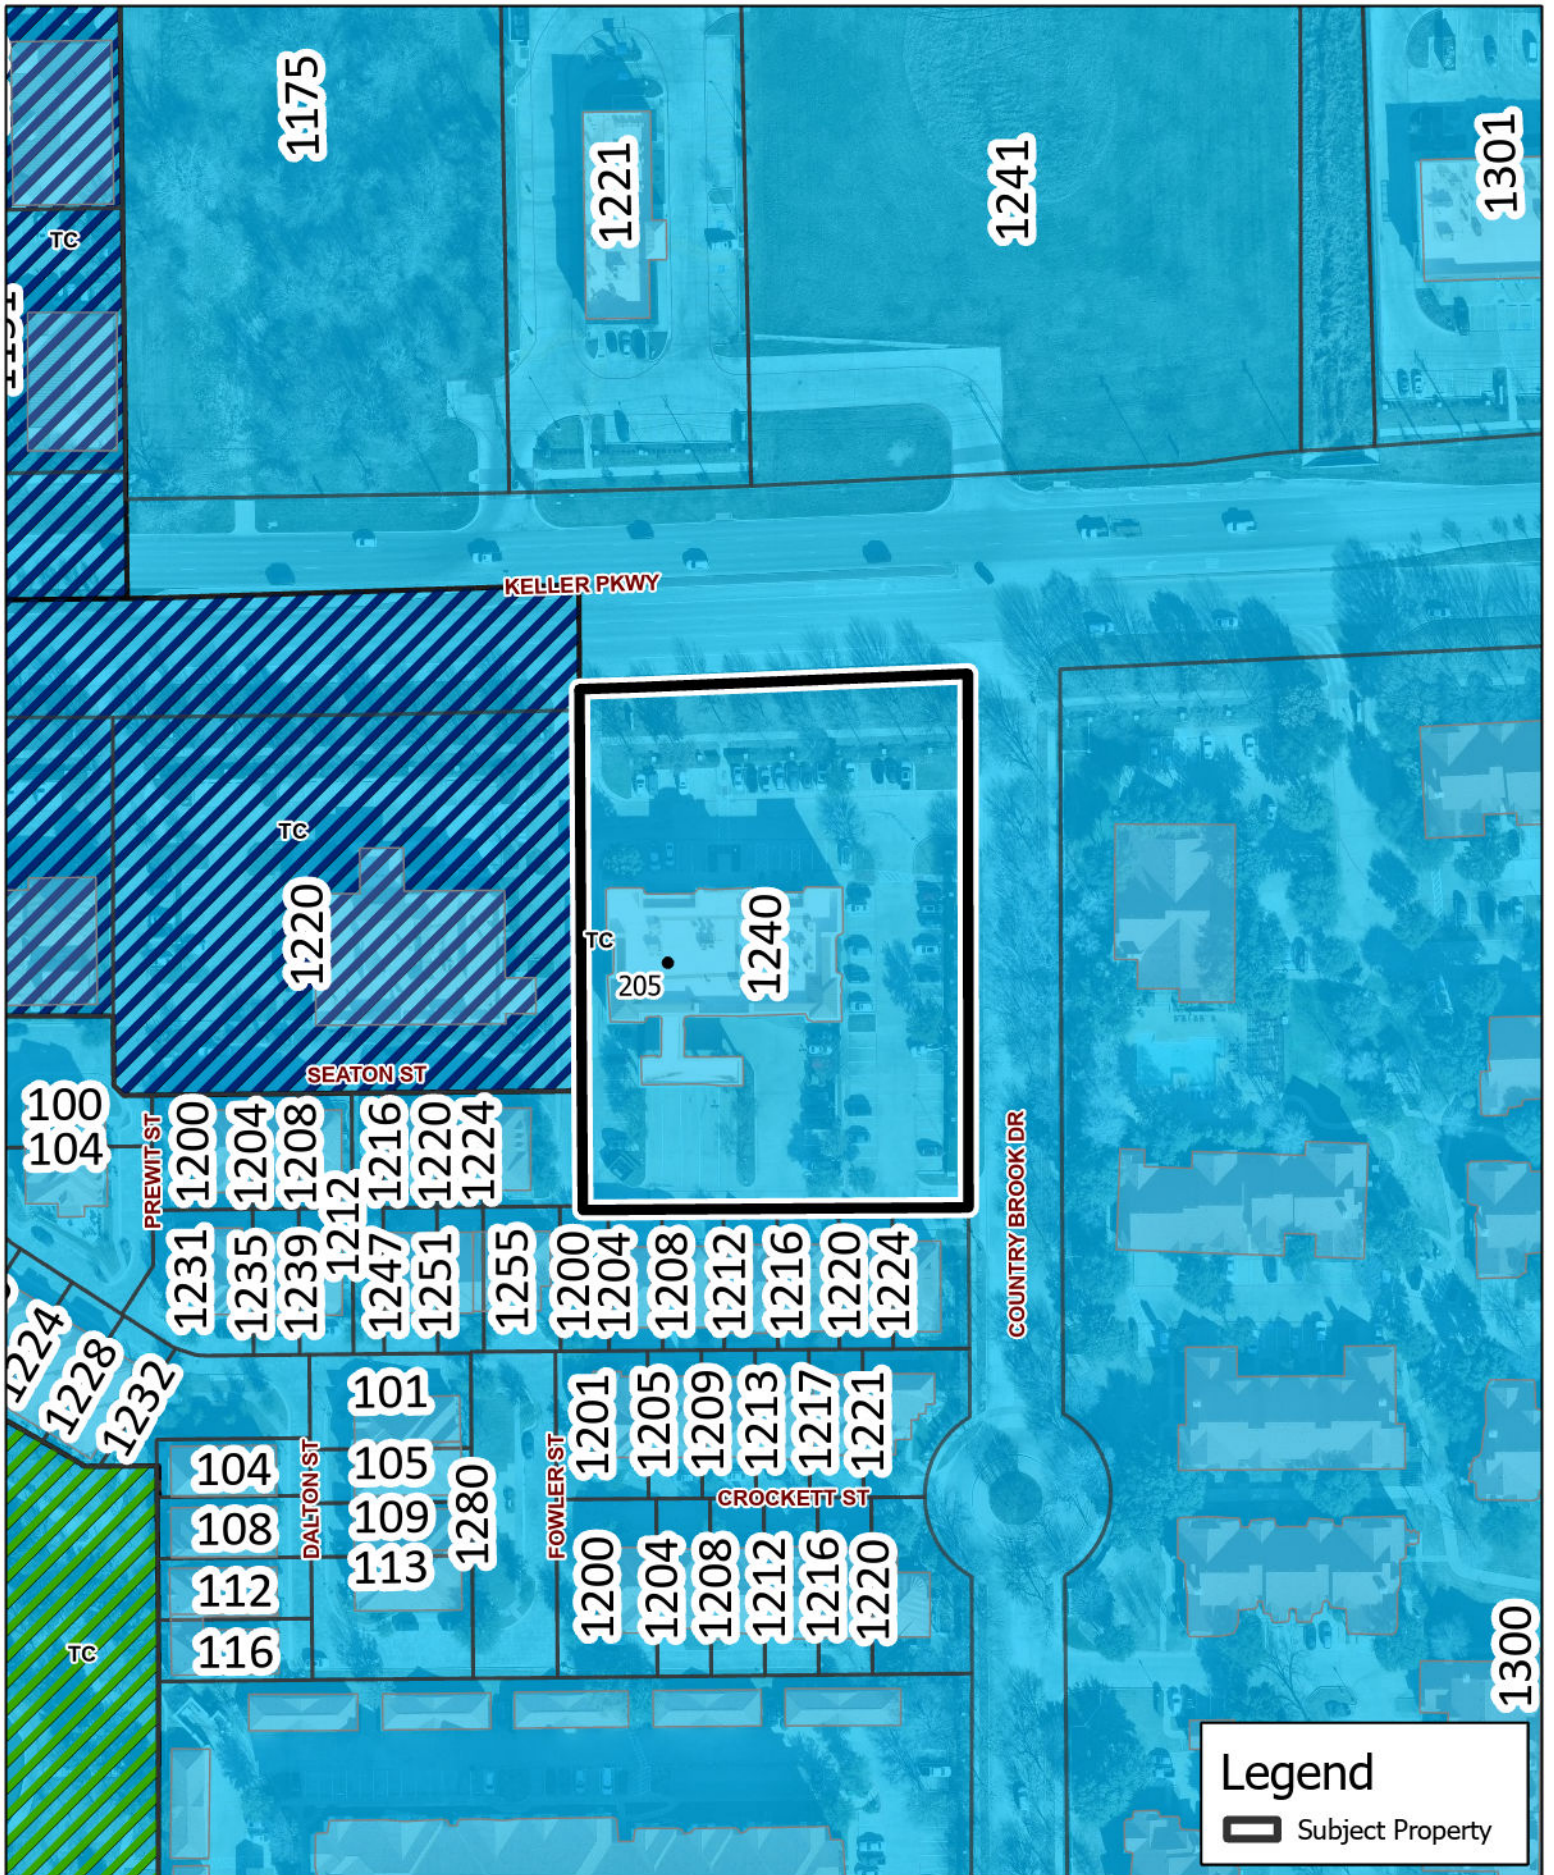

DISCLAIMER
This data has been compiled for the City of Keller.
Various official and unofficial sources were used to gather this information.
Every effort was made to ensure the accuracy of this data.
However, no guarantee is given or implied to the accuracy of said data.

SUP-24-0012
1240 Keller Pkwy Ste 205