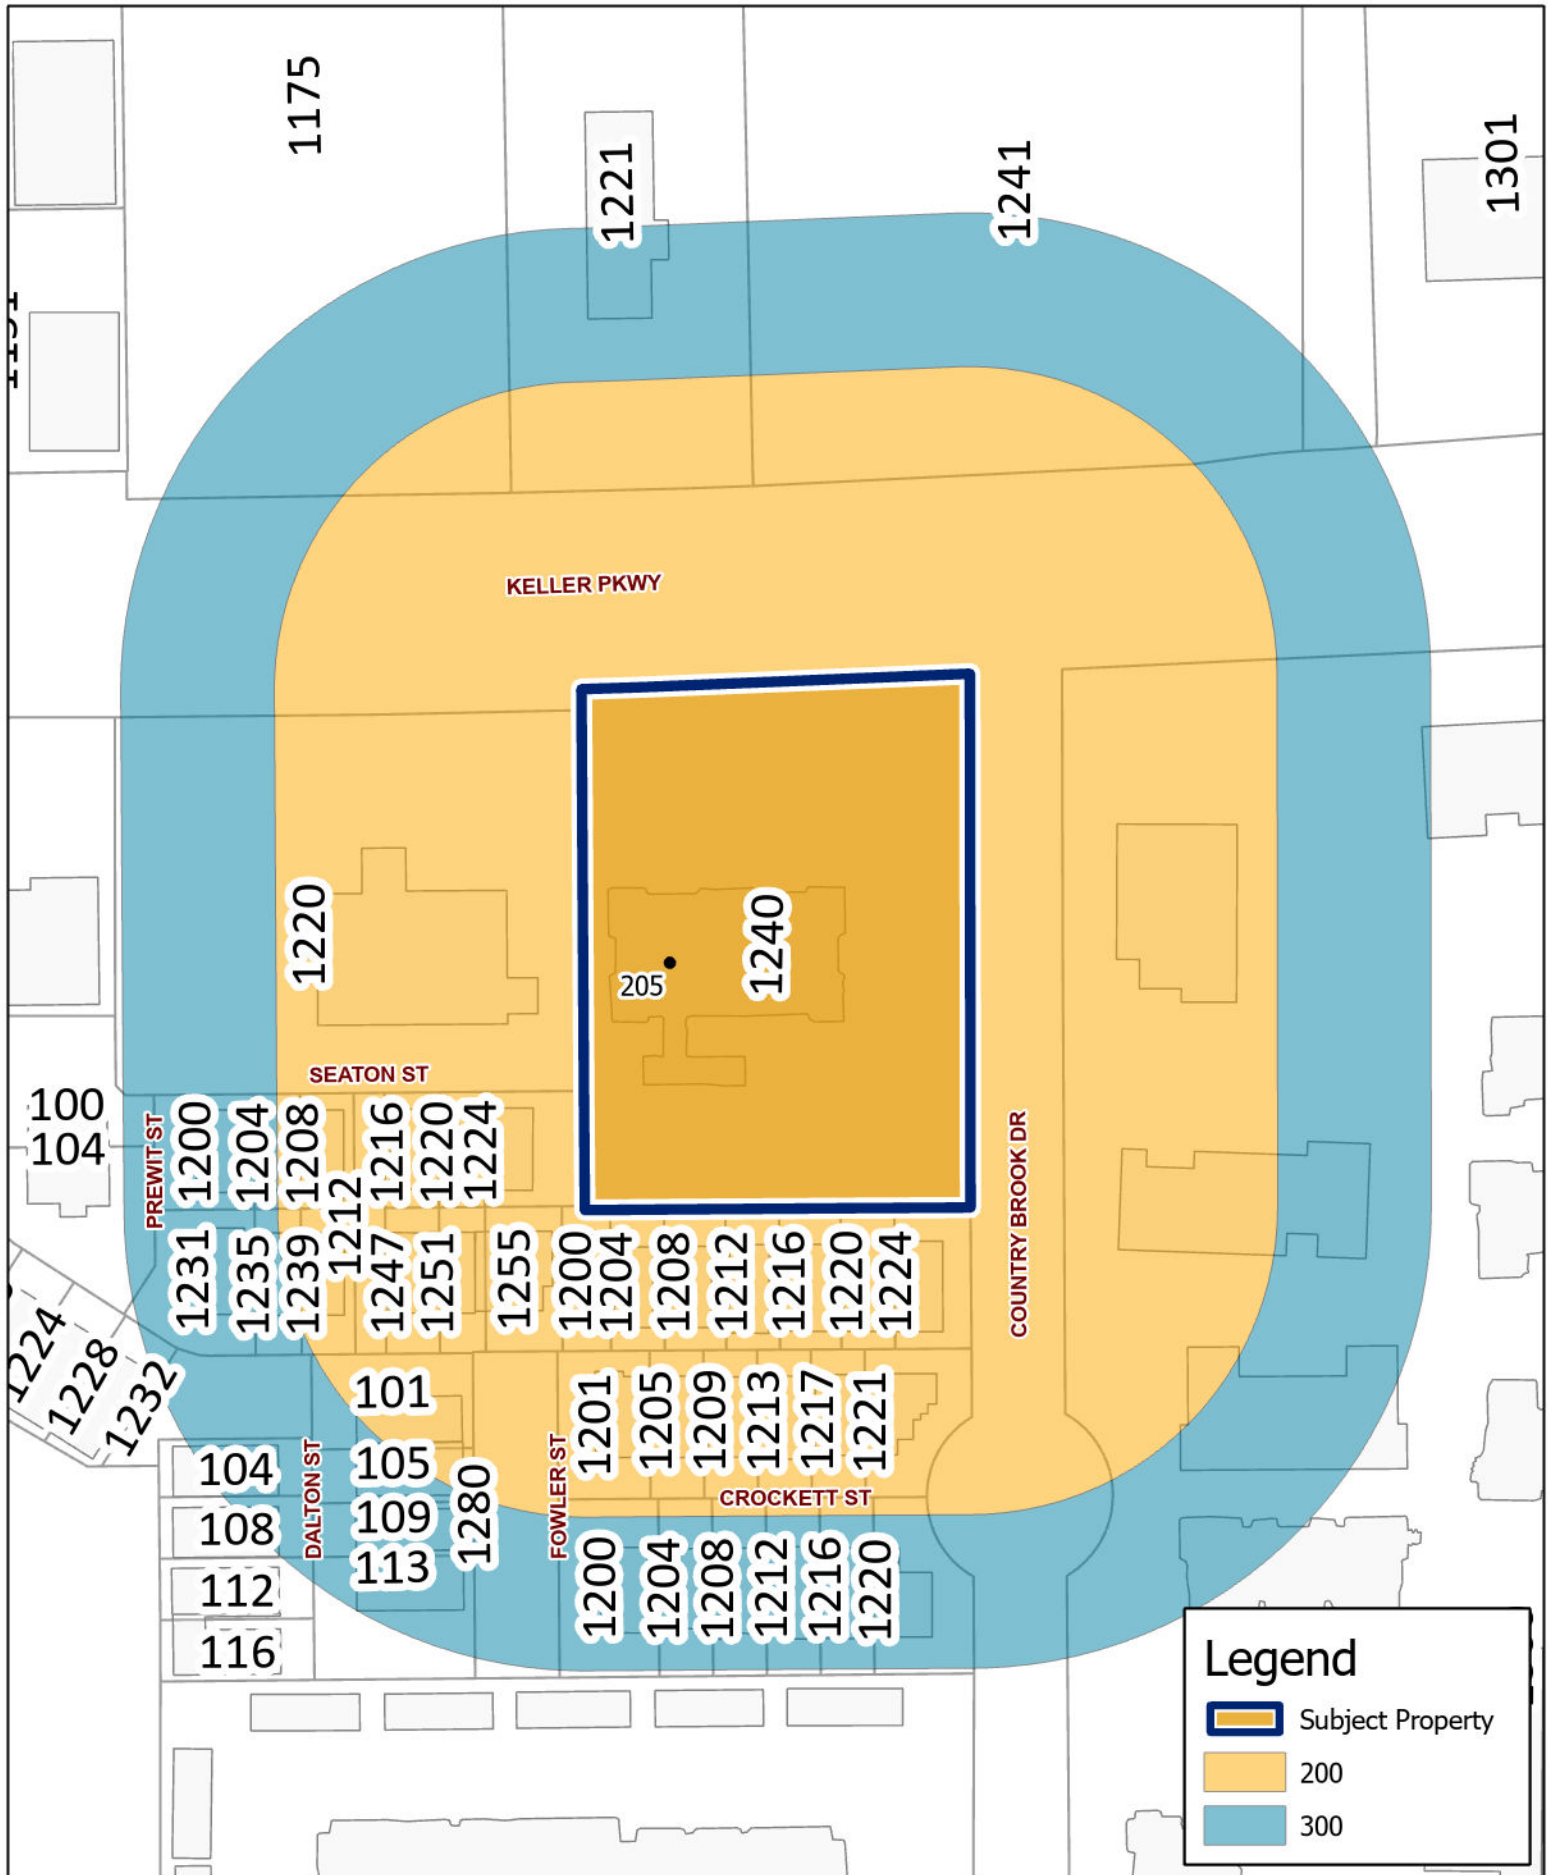

**Legend**  
 Subject Property

**DISCLAIMER**  
 This data has been compiled for the City of Keller.  
 Various official and unofficial sources were used to gather this information.  
 Every effort was made to ensure the accuracy of this data.  
 However, no guarantee is given or implied to the accuracy of said data.

**SUP-24-0012**  
**1240 Keller Pkwy Ste 205**

Updated: 5/14/2024

**Legend**

- Subject Property
- 200
- 300

**DISCLAIMER**  
 This data has been compiled for the City of Keller. Various official and unofficial sources were used to gather this information. Every effort was made to ensure the accuracy of this data. However, no guarantee is given or implied to the accuracy of said data.

**SUP-24-0012**  
**1240 Keller Pkwy Ste 205**

  
 Updated: 5/14/2024

DISCLAIMER  
 This data has been compiled for the City of Keller.  
 Various official and unofficial sources were used to gather this information.  
 Every effort was made to ensure the accuracy of this data.  
 However, no guarantee is given or implied to the accuracy of said data.