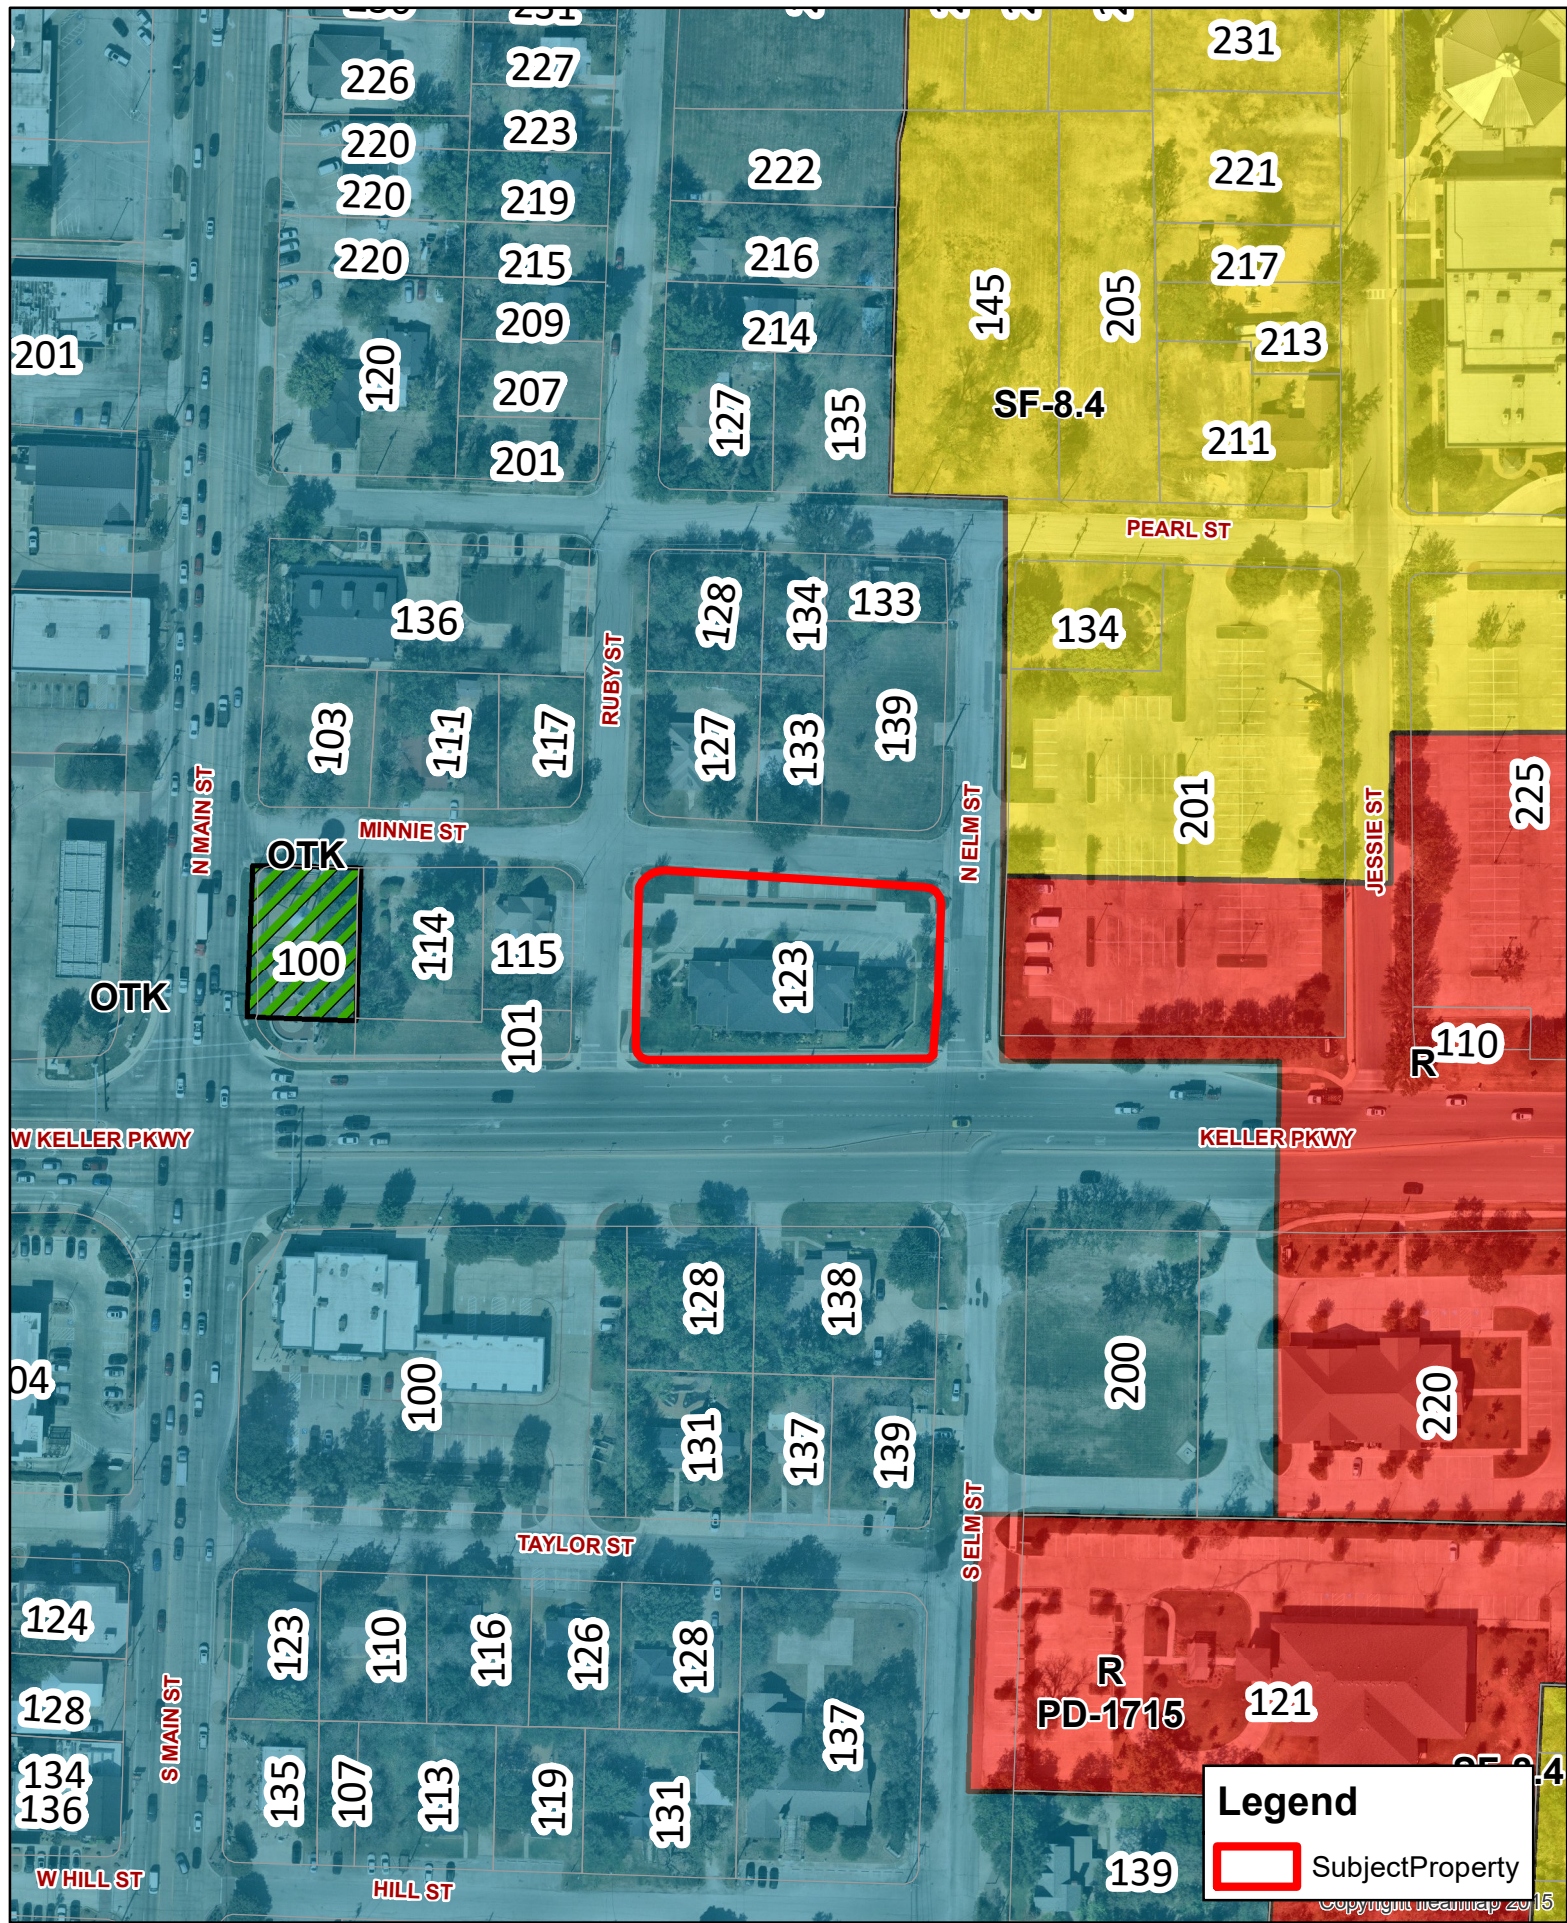

Updated: 1/10/2023

123 Keller Pkwy
SUP-23-0001

DISCLAIMER
This data has been compiled for the City of Keller. Various official and unofficial sources were used to gather this information. Every effort was made to ensure the accuracy of this data. However, no guarantee is given or implied to the accuracy of said data.

Legend

SubjectProperty

Updated: 1/10/2023

123 Keller Pkwy
SUP-23-0001

DISCLAIMER
 This data has been compiled for the City of Keller. Various official and unofficial sources were used to gather this information. Every effort was made to ensure the accuracy of this data. However, no guarantee is given or implied to the accuracy of said data.