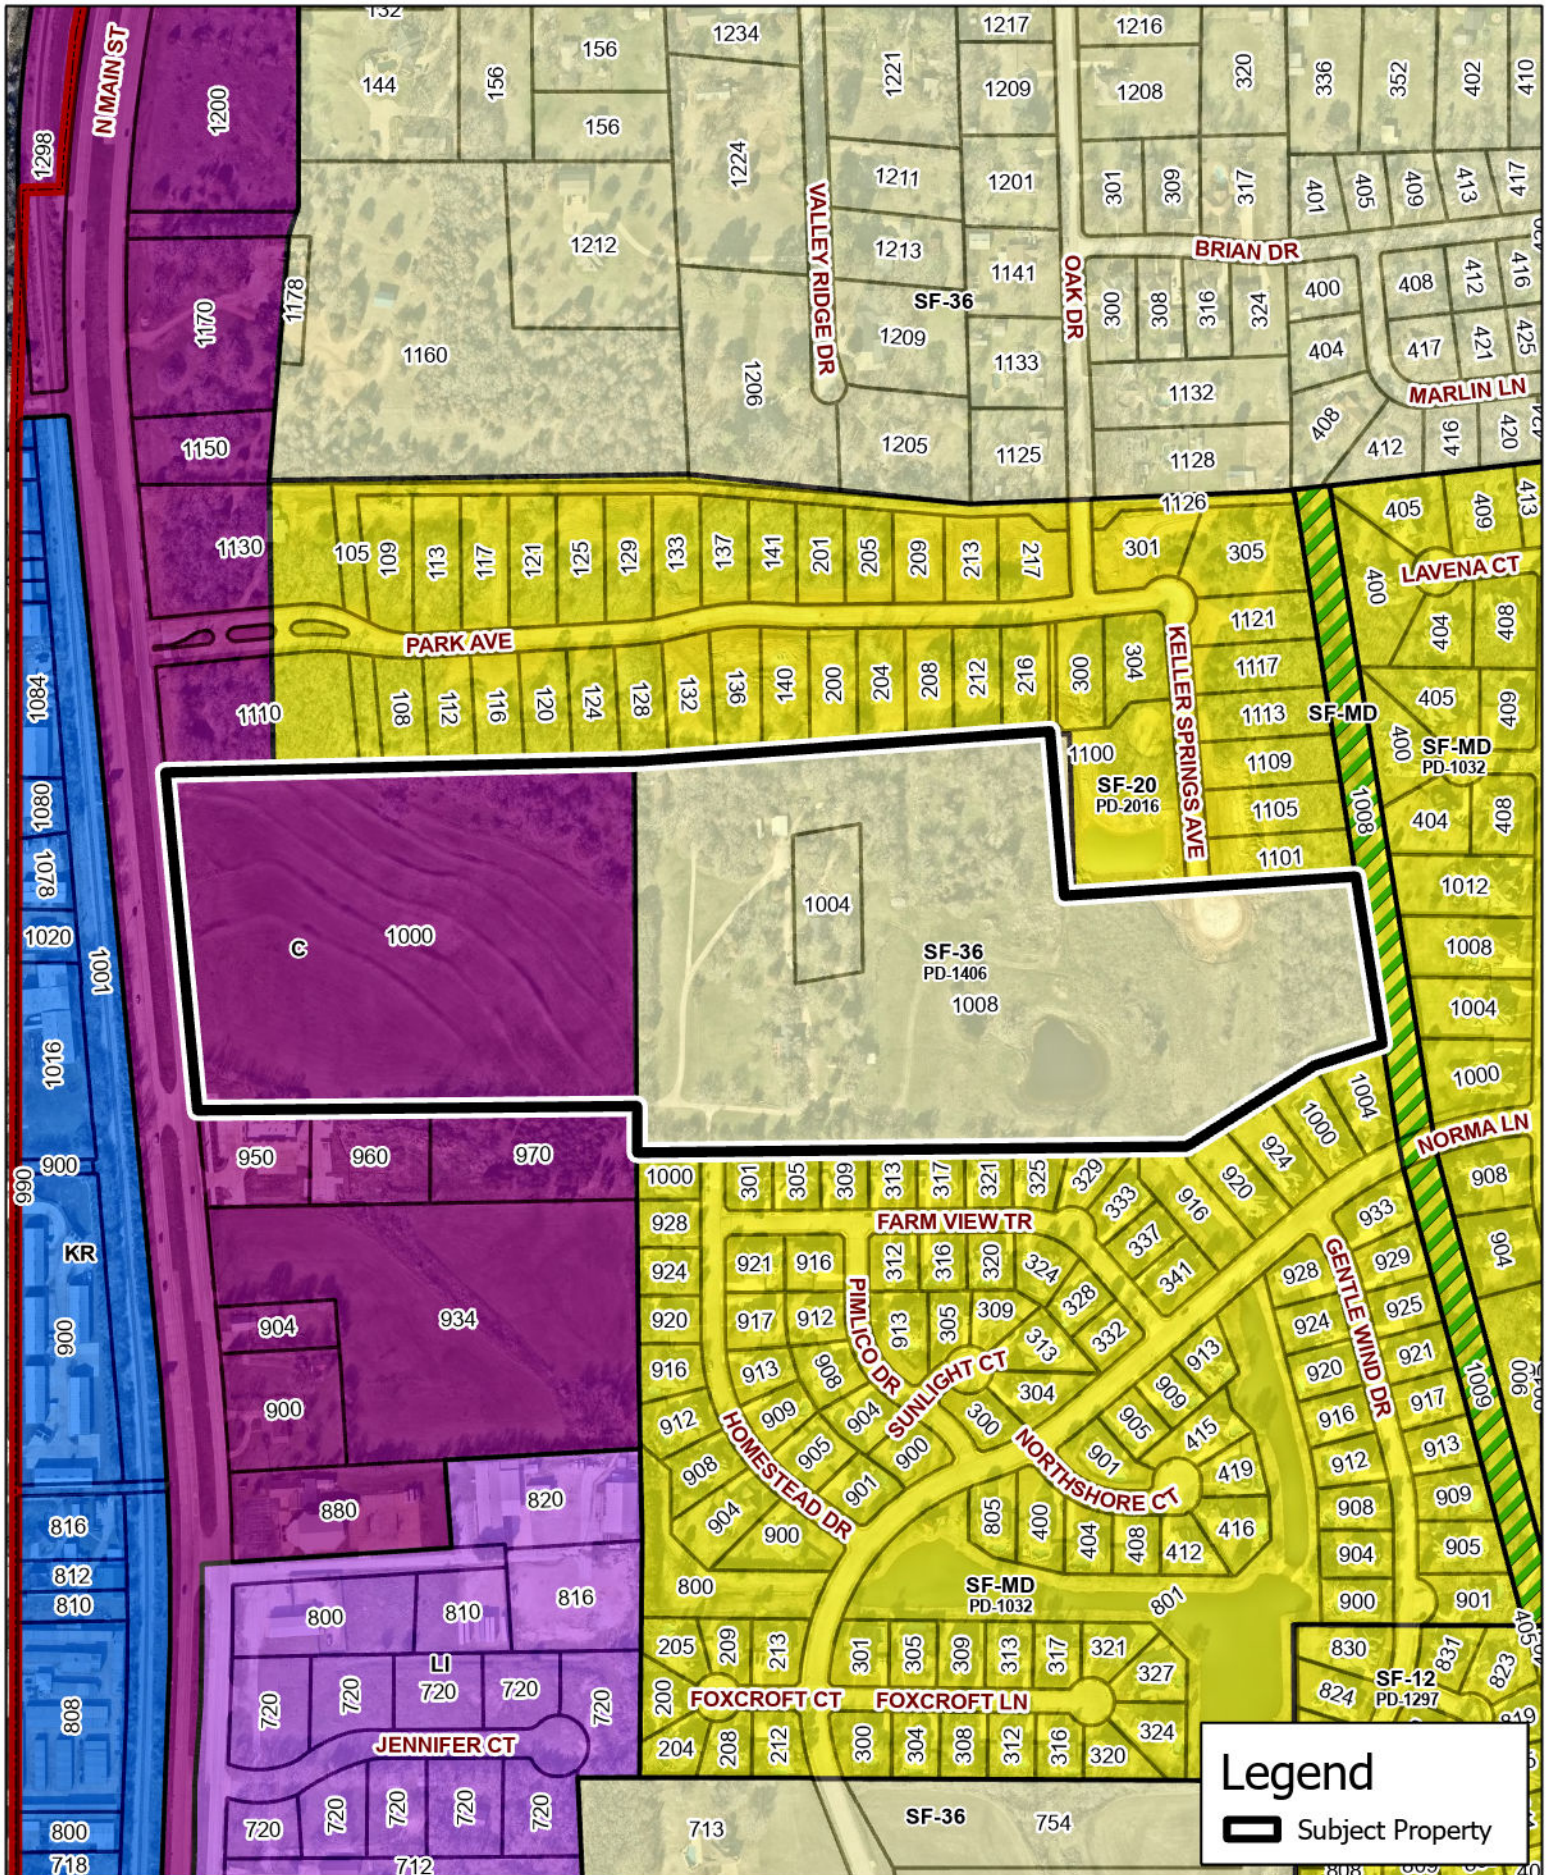

**Legend**

Subject Property

**DISCLAIMER**  
 This data has been compiled for the City of Keller.  
 Various official and unofficial sources were used to gather this information.  
 Every effort was made to ensure the accuracy of this data.  
 However, no guarantee is given or implied to the accuracy of said data.

**Z-24-0002**

Updated: 6/11/2024

DISCLAIMER  
 This data has been compiled for the City of Keller.  
 Various official and unofficial sources were used to gather this information.  
 Every effort was made to ensure the accuracy of this data.  
 However, no guarantee is given or implied to the accuracy of said data.

**Z-24-0002**

Updated: 6/11/2024