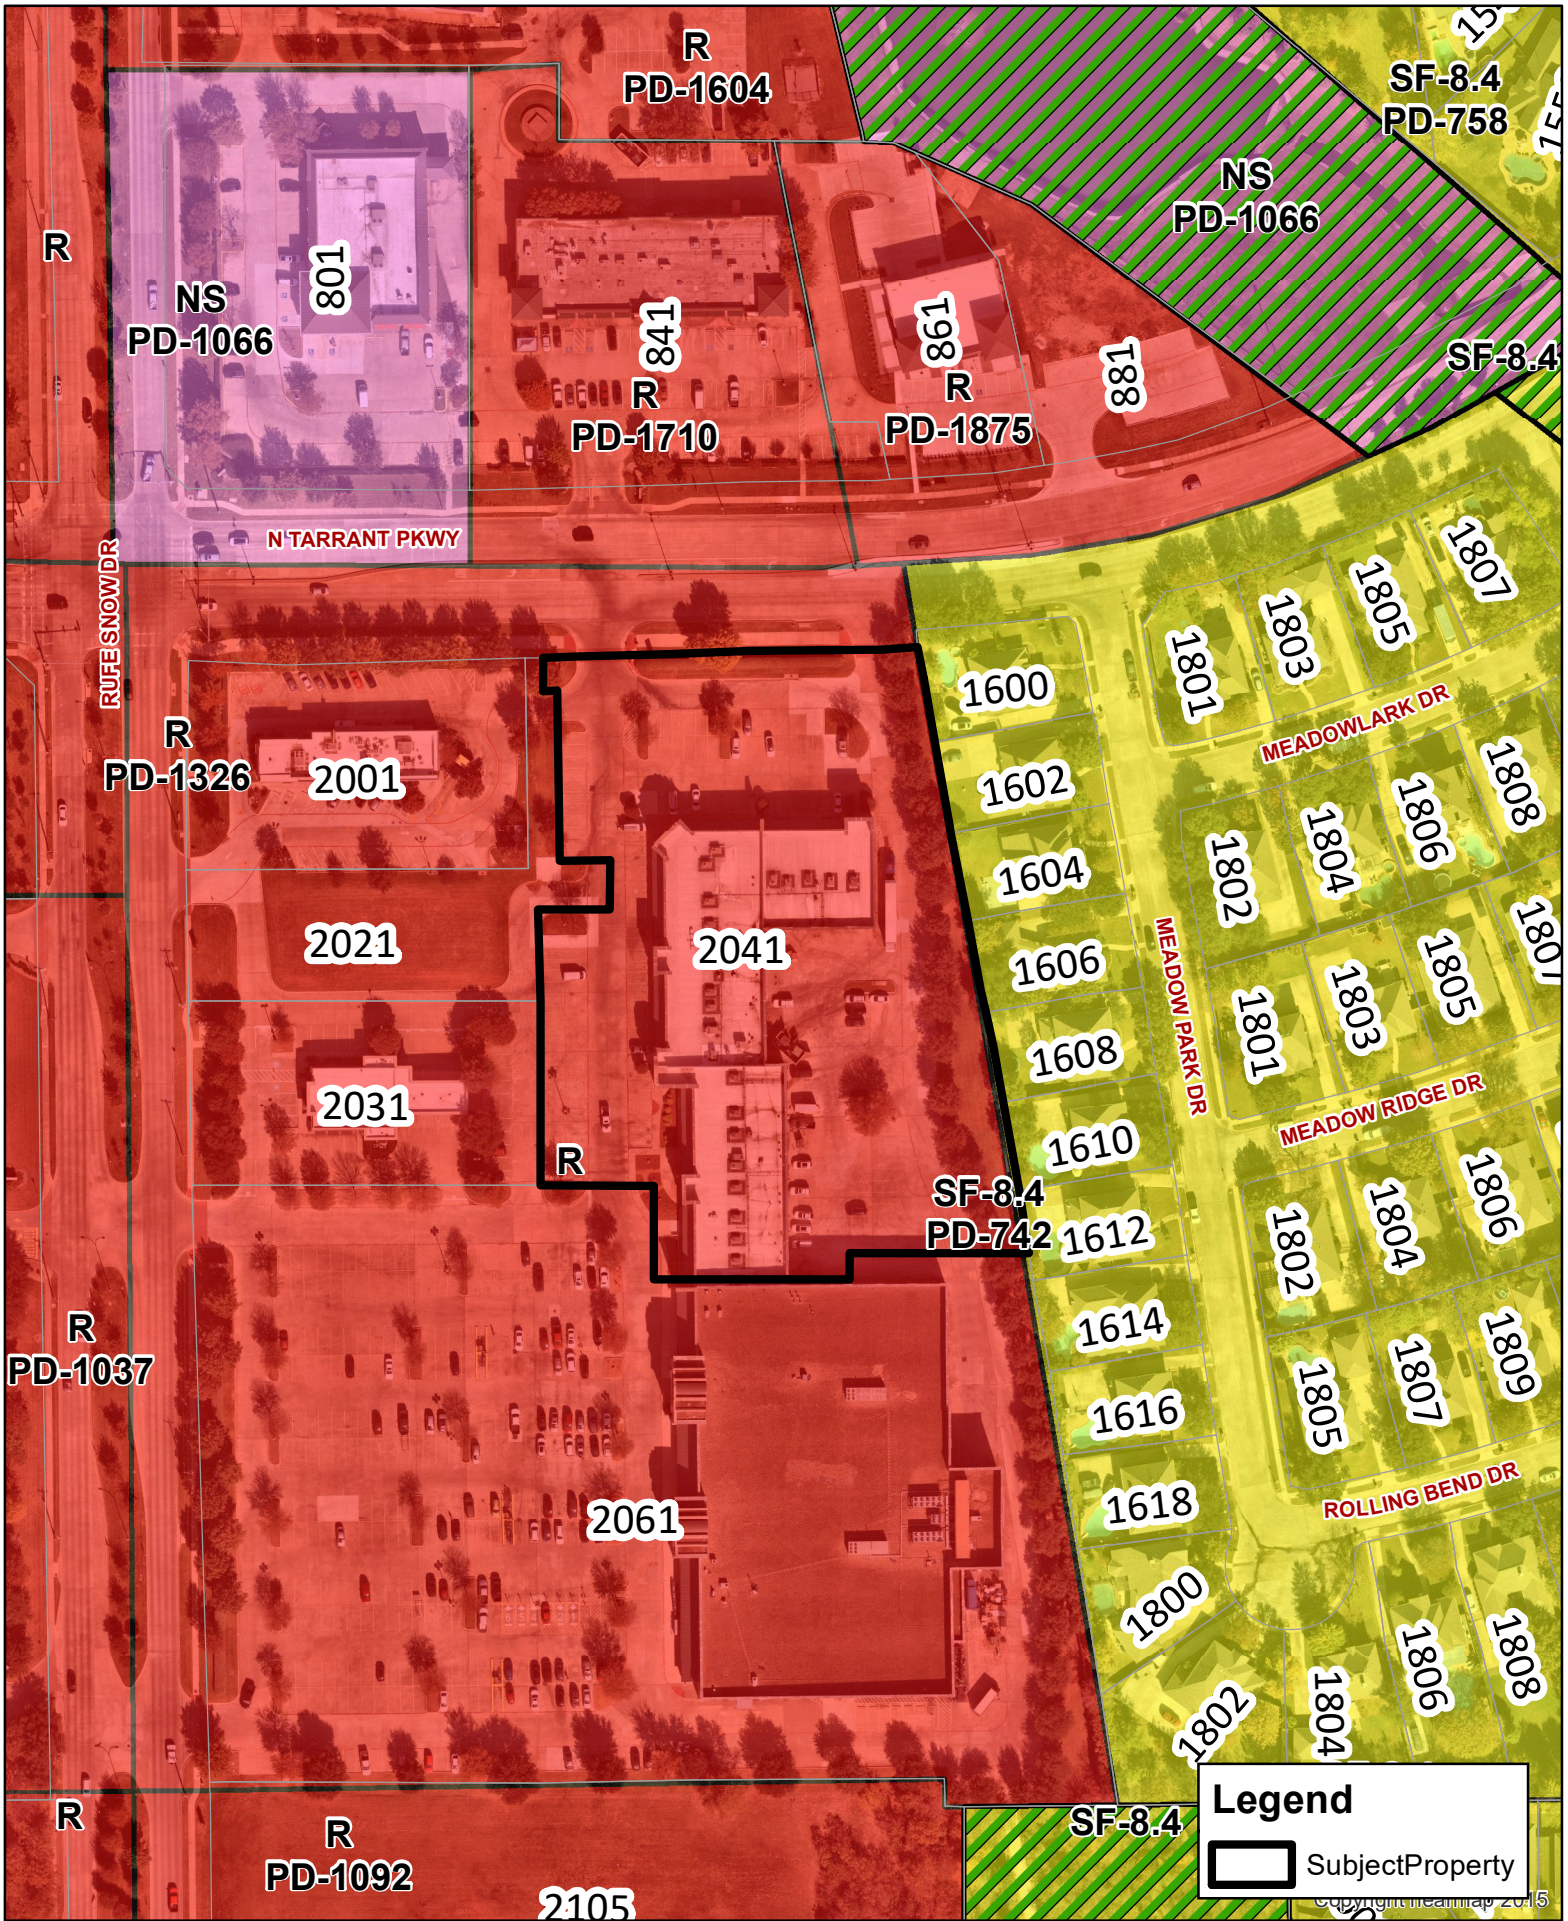

**Glam Bam Paws
SUP-21-0002
2041 Rufe Snow Dr, Ste 317**

Updated: 2/8/2021

Legend
 SubjectProperty

DISCLAIMER
This data has been compiled for the City of Keller. Various official and unofficial sources were used to gather this information. Every effort was made to ensure the accuracy of this data. However, no guarantee is given or implied to the accuracy of said data.

Legend

 SubjectProperty

**Glam Bam Paws
SUP-21-0002
2041 Rufe Snow Dr, Ste 317**

Updated: 2/8/2021

DISCLAIMER
This data has been compiled for the City of Keller. Various official and unofficial sources were used to gather this information. Every effort was made to ensure the accuracy of this data. However, no guarantee is given or implied to the accuracy of said data.