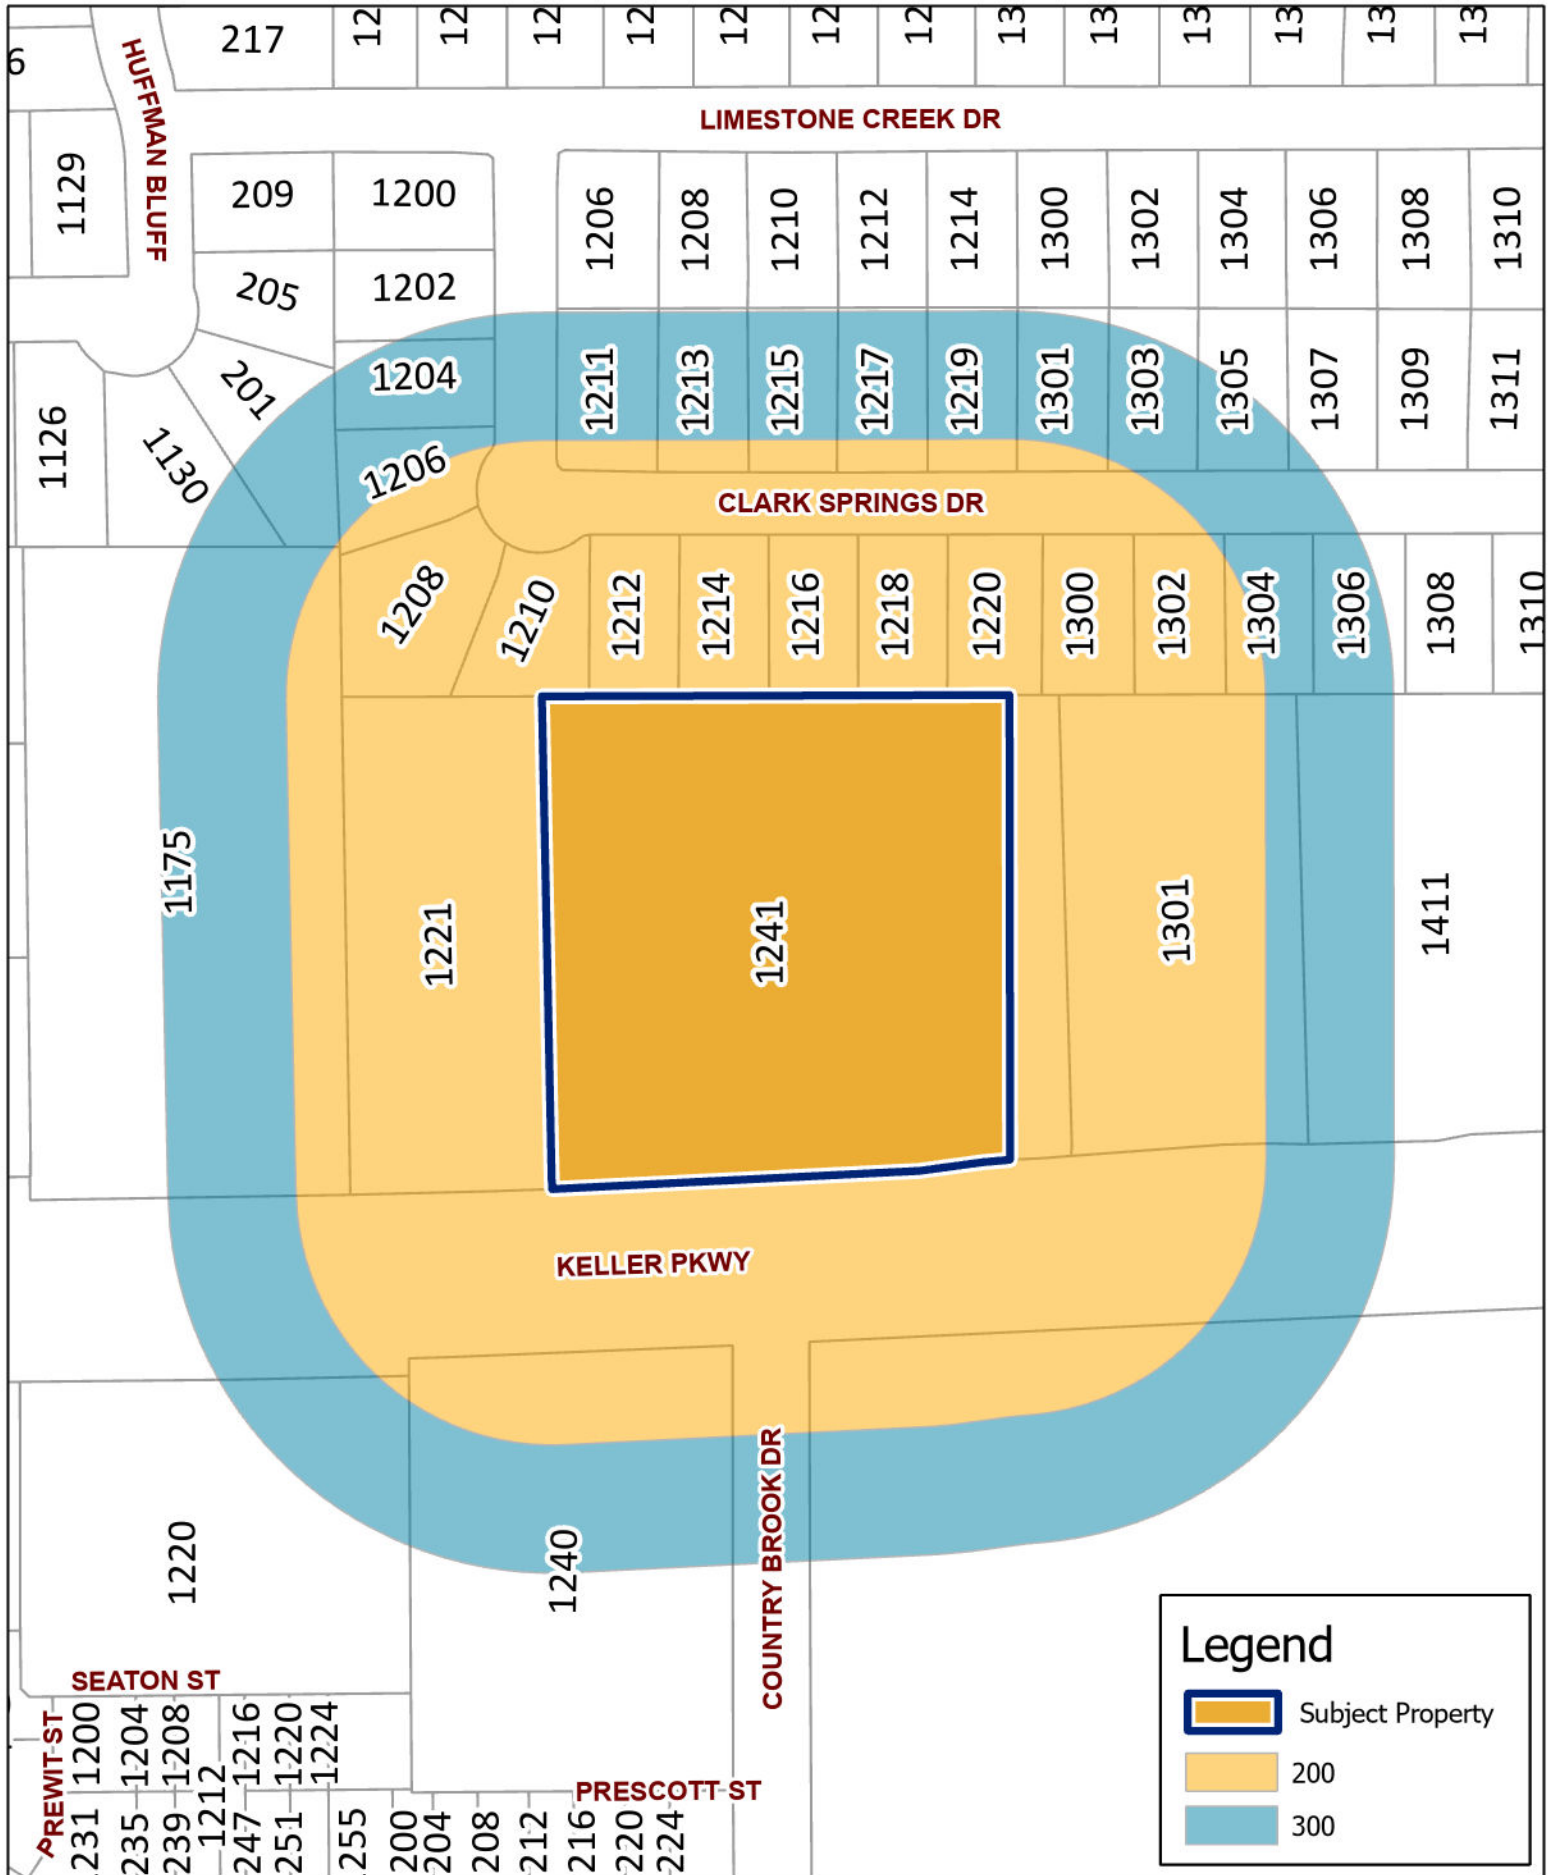

SUP-2410-0012
1241 Keller Pkwy

Updated: 10/23/2024

Legend

 Subject Property

DISCLAIMER
 This data has been compiled for the City of Keller. Various official and unofficial sources were used to gather this information. Every effort was made to ensure the accuracy of this data. However, no guarantee is given or implied to the accuracy of said data.

SUP-2410-0012
1241 Keller Pkwy

 Updated: 10/23/2024