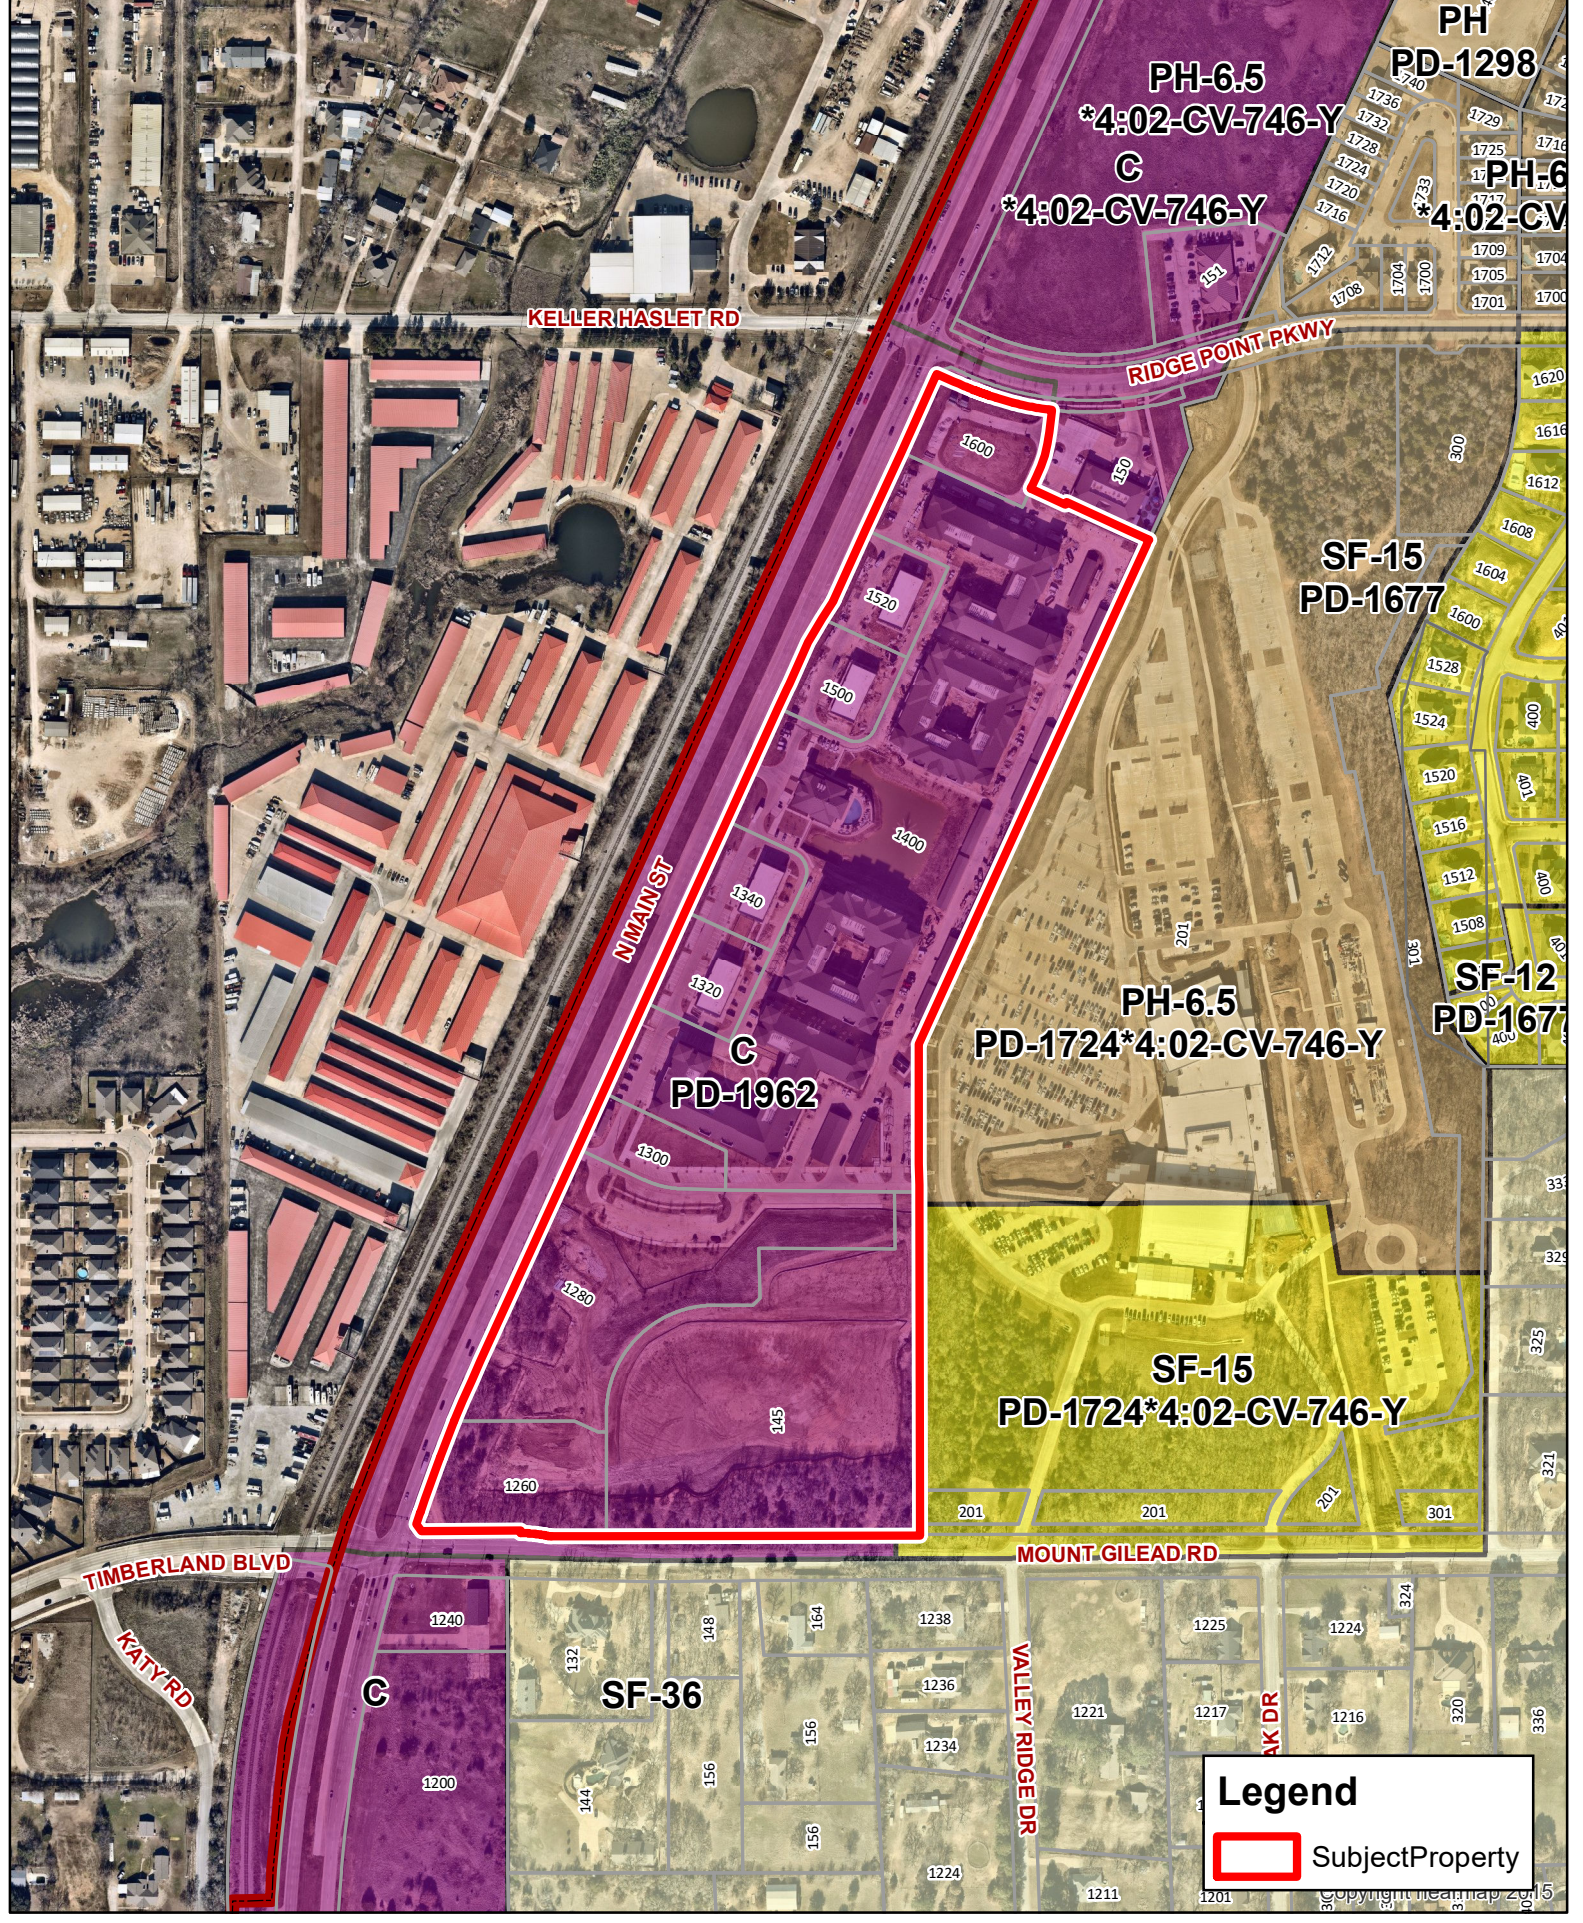

KELLERHASLET RD

RIDGE POINT PKWY

N MAIN ST

MOUNT GILEAD RD

TIMBERLAND BLVD

KATY RD

VALLEY RIDGE DR

**Legend**

SubjectProperty

**Z-23-0001**  
**Center Stage Addition**  
**Planned Development**  
**Amendment**

Updated: 6/7/2023

**DISCLAIMER**  
 This data has been compiled for the City of Keller.  
 Various official and unofficial sources were used to gather this information.  
 Every effort was made to ensure the accuracy of this data.  
 However, no guarantee is given or implied to the accuracy of said data.

**Z-23-0001  
Center Stage Addition  
Planned Development  
Amendment**

Updated: 6/7/2023

**DISCLAIMER**  
This data has been compiled for the City of Keller.  
Various official and unofficial sources were used to gather this information.  
Every effort was made to ensure the accuracy of this data.  
However, no guarantee is given or implied to the accuracy of said data.