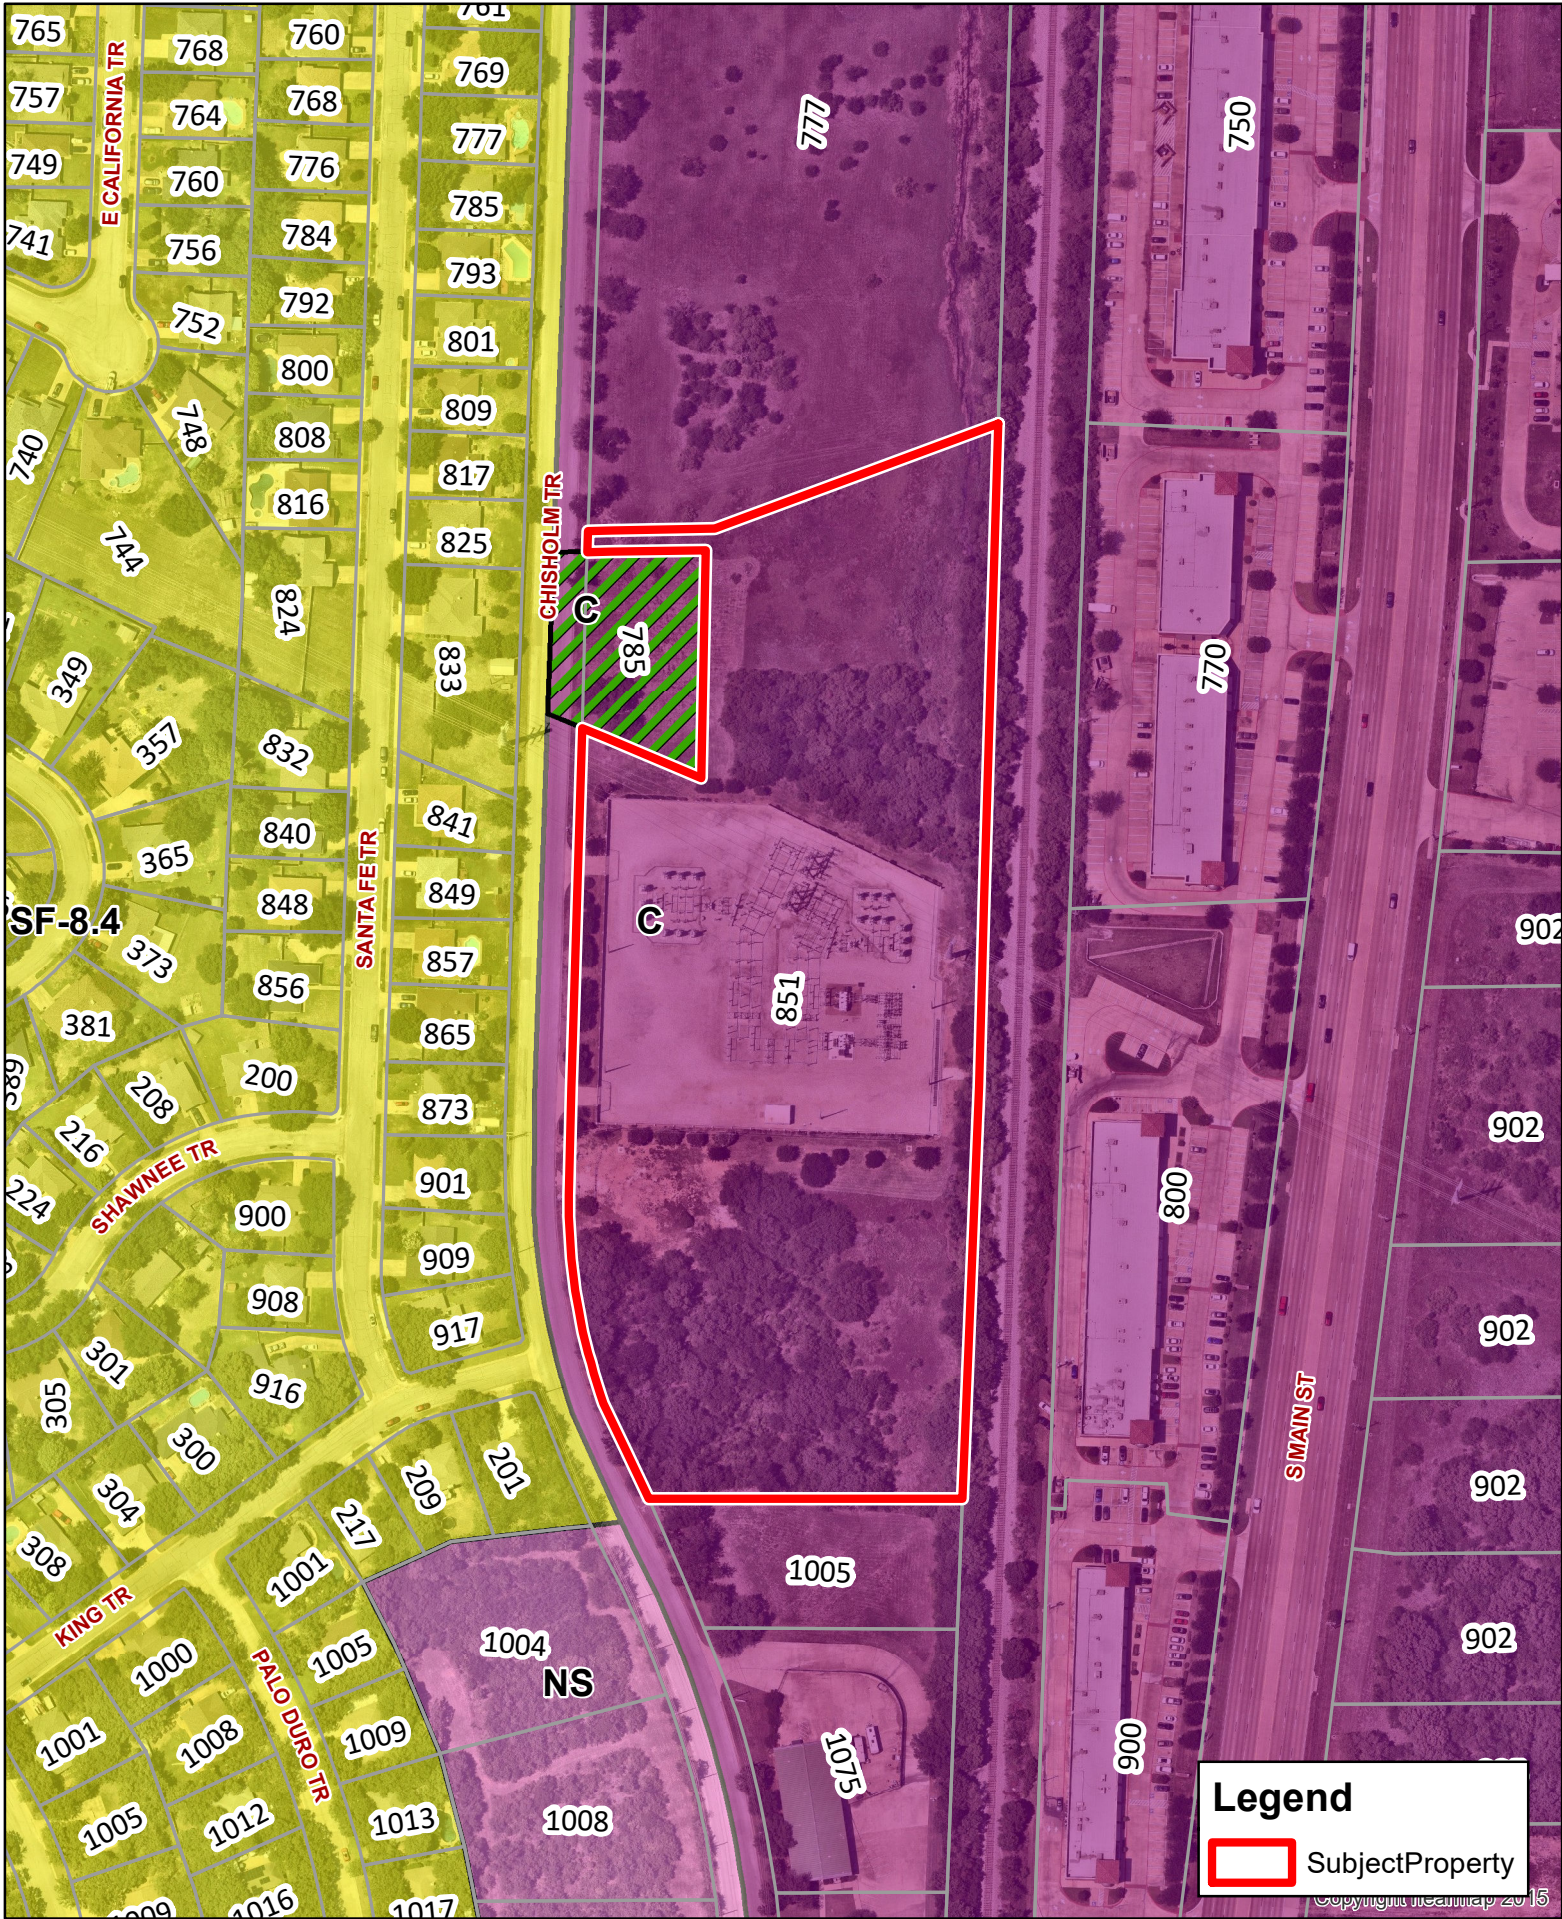

Legend

SubjectProperty

Updated: 7/26/2023

SUP-23-0023
851 Chisholm Tr

DISCLAIMER
 This data has been compiled for the City of Keller. Various official and unofficial sources were used to gather this information. Every effort was made to ensure the accuracy of this data. However, no guarantee is given or implied to the accuracy of said data.