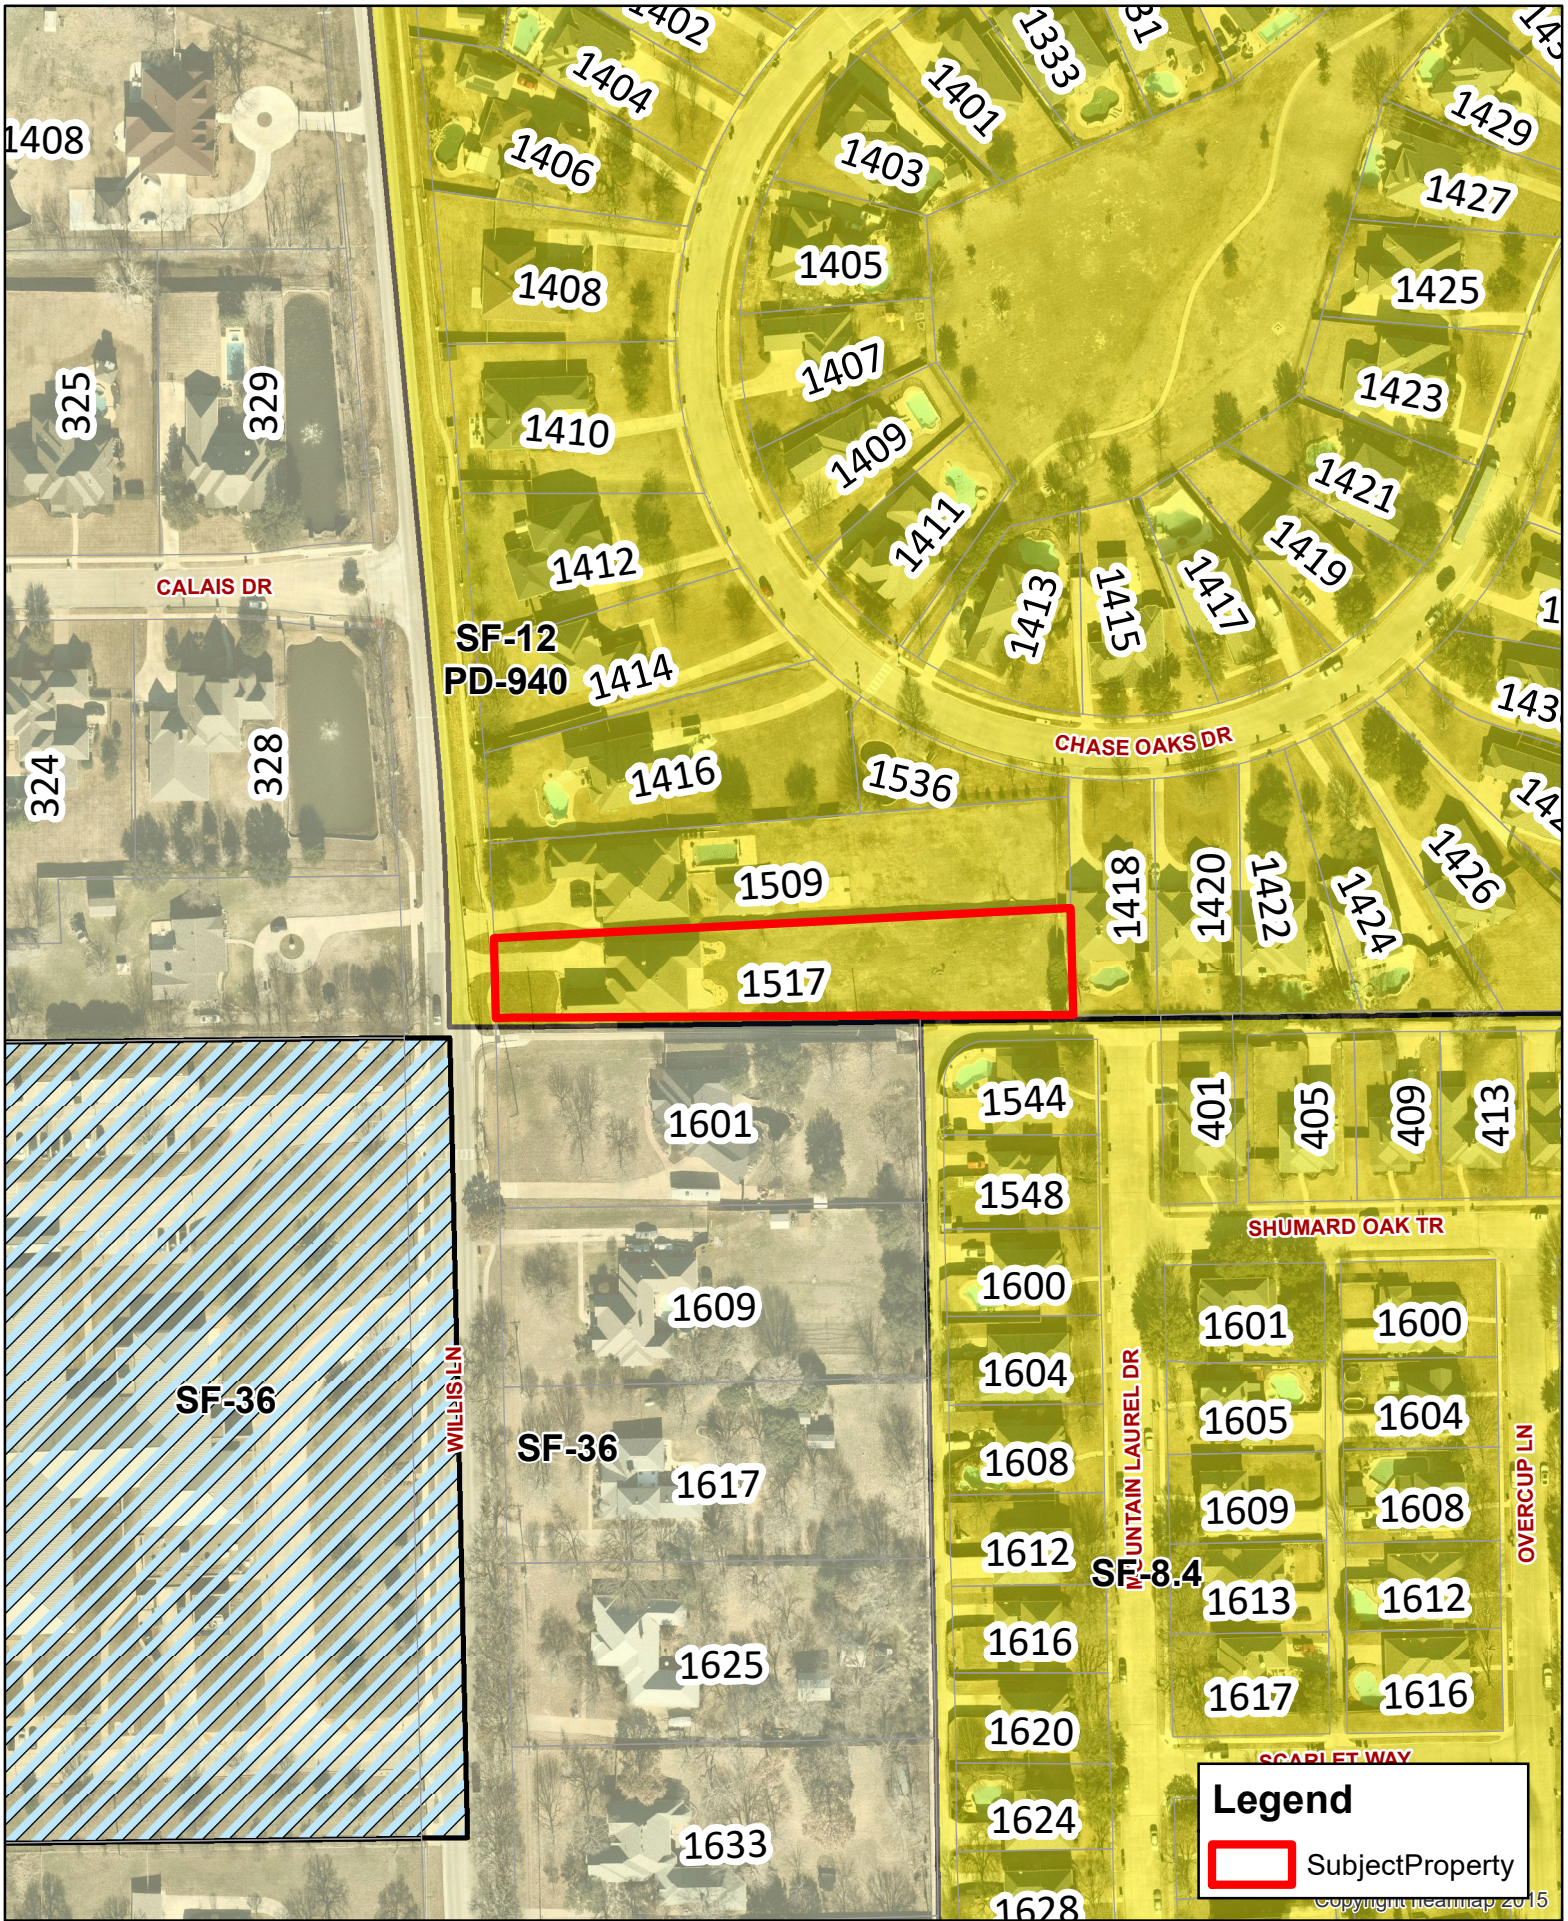

Updated: 4/19/2023

1517 Willis Ln

**DISCLAIMER**  
 This data has been compiled for the City of Keller. Various official and unofficial sources were used to gather this information. Every effort was made to ensure the accuracy of this data. However, no guarantee is given or implied to the accuracy of said data.

**1517 Willis Ln**

Copyright: mapmap 2015