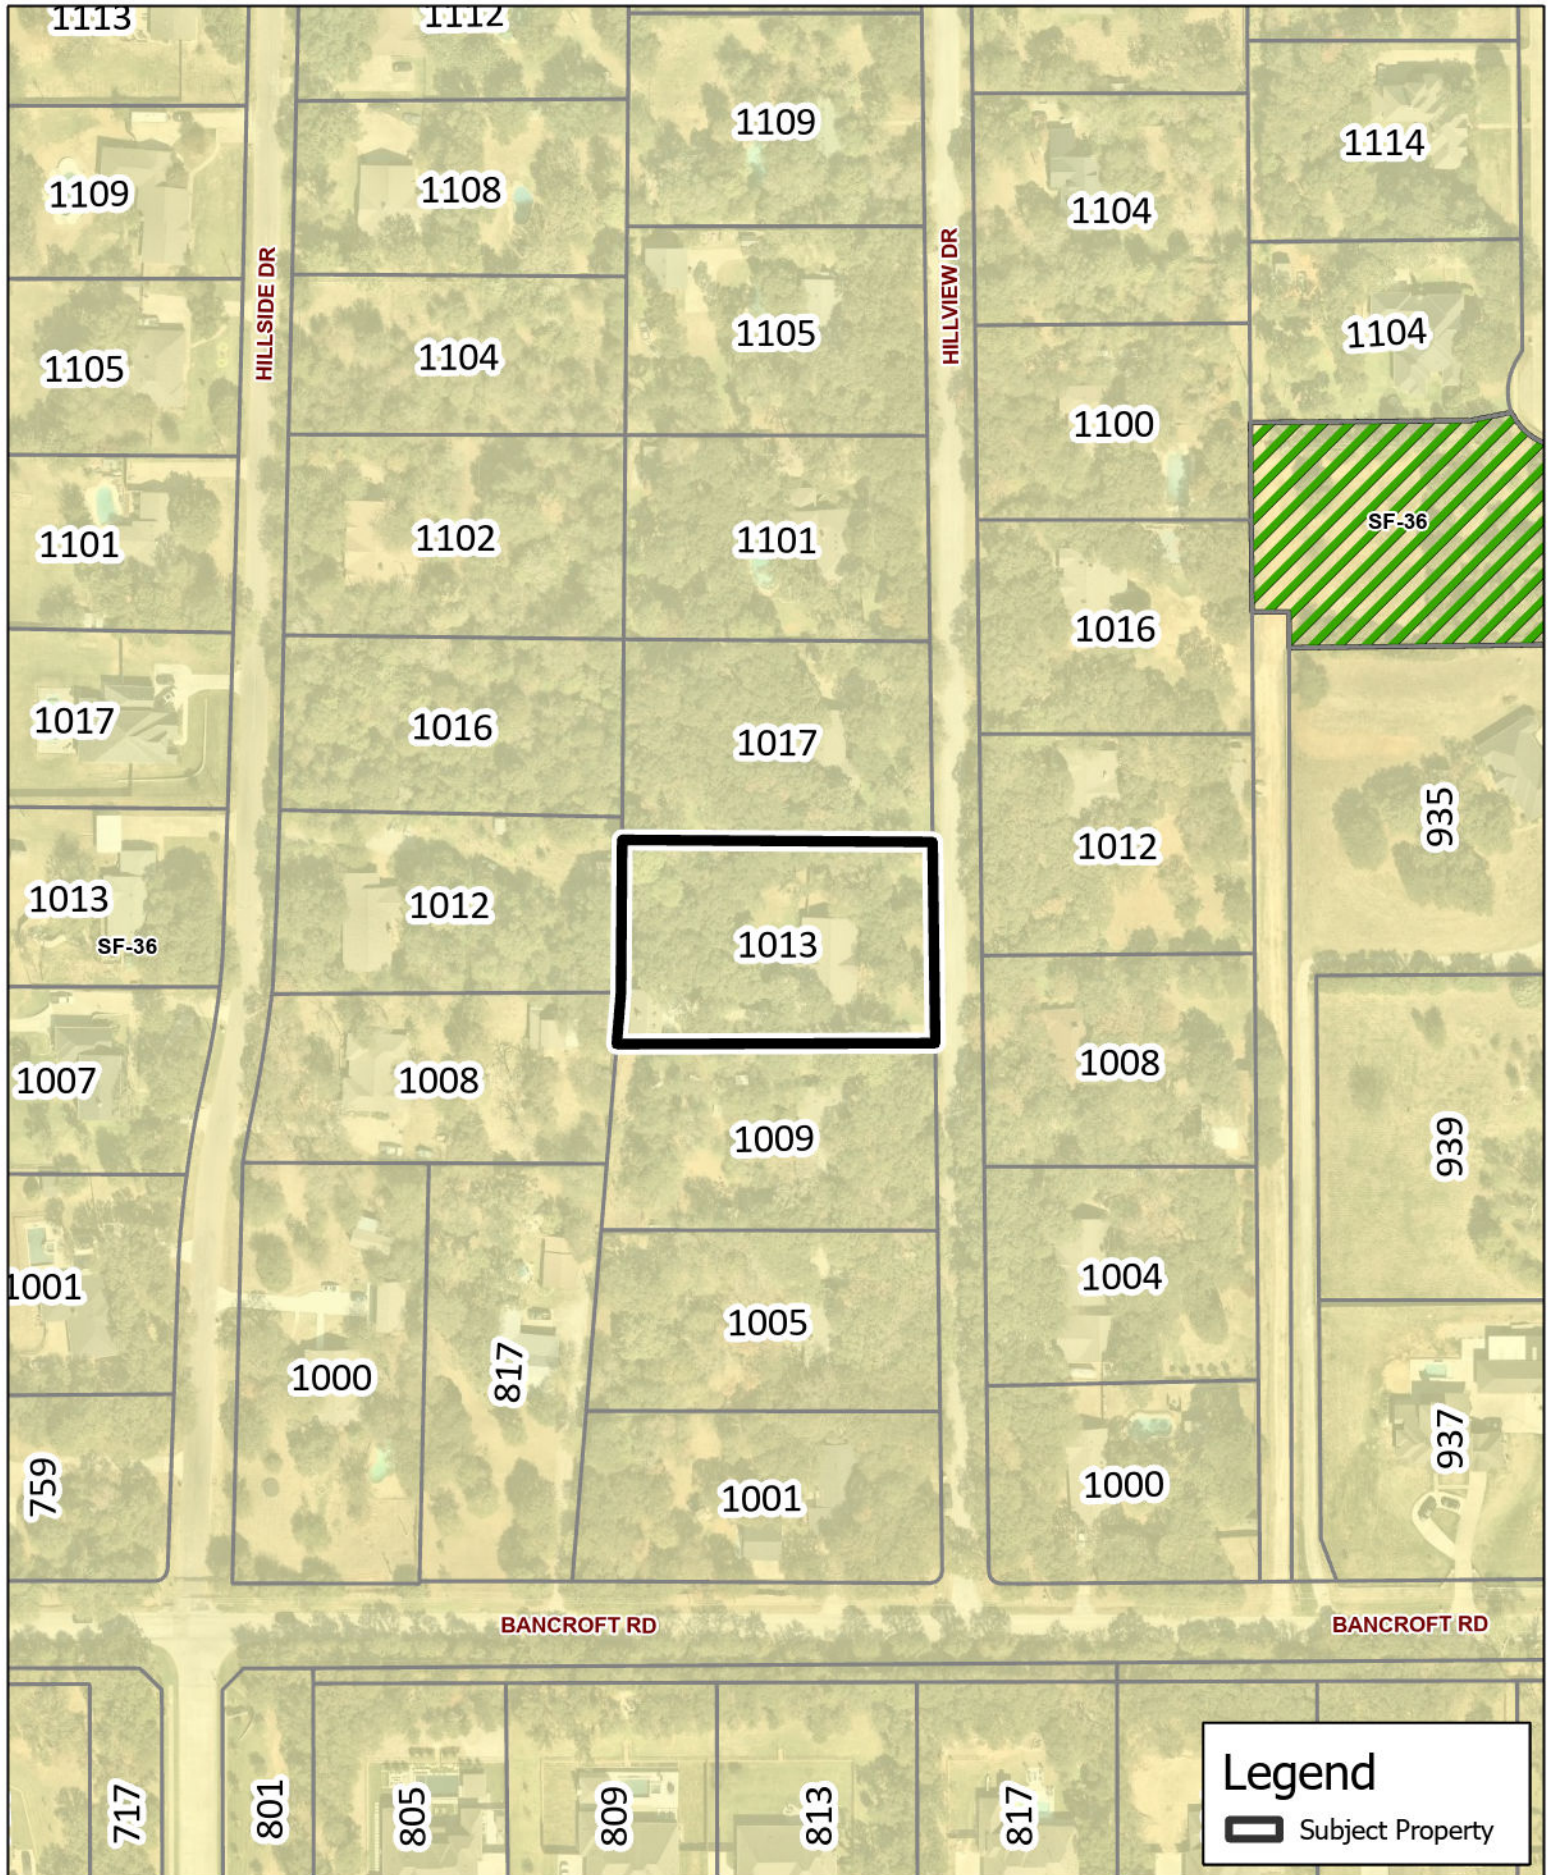

SUP-23-0032
1013 Hillview Dr

Updated: 12/13/2023

DISCLAIMER
 This data has been compiled for the City of Keller.
 Various official and unofficial sources were used to gather this information.
 Every effort was made to ensure the accuracy of this data.
 However, no guarantee is given or implied to the accuracy of said data.

SUP-23-0032
1013 Hillview Dr

Legend
 Subject Property

DISCLAIMER
 This data has been compiled for the City of Keller.
 Various official and unofficial sources were used to gather this information.
 Every effort was made to ensure the accuracy of this data.
 However, no guarantee is given or implied to the accuracy of said data.

SUP-23-0032
1013 Hillview Dr