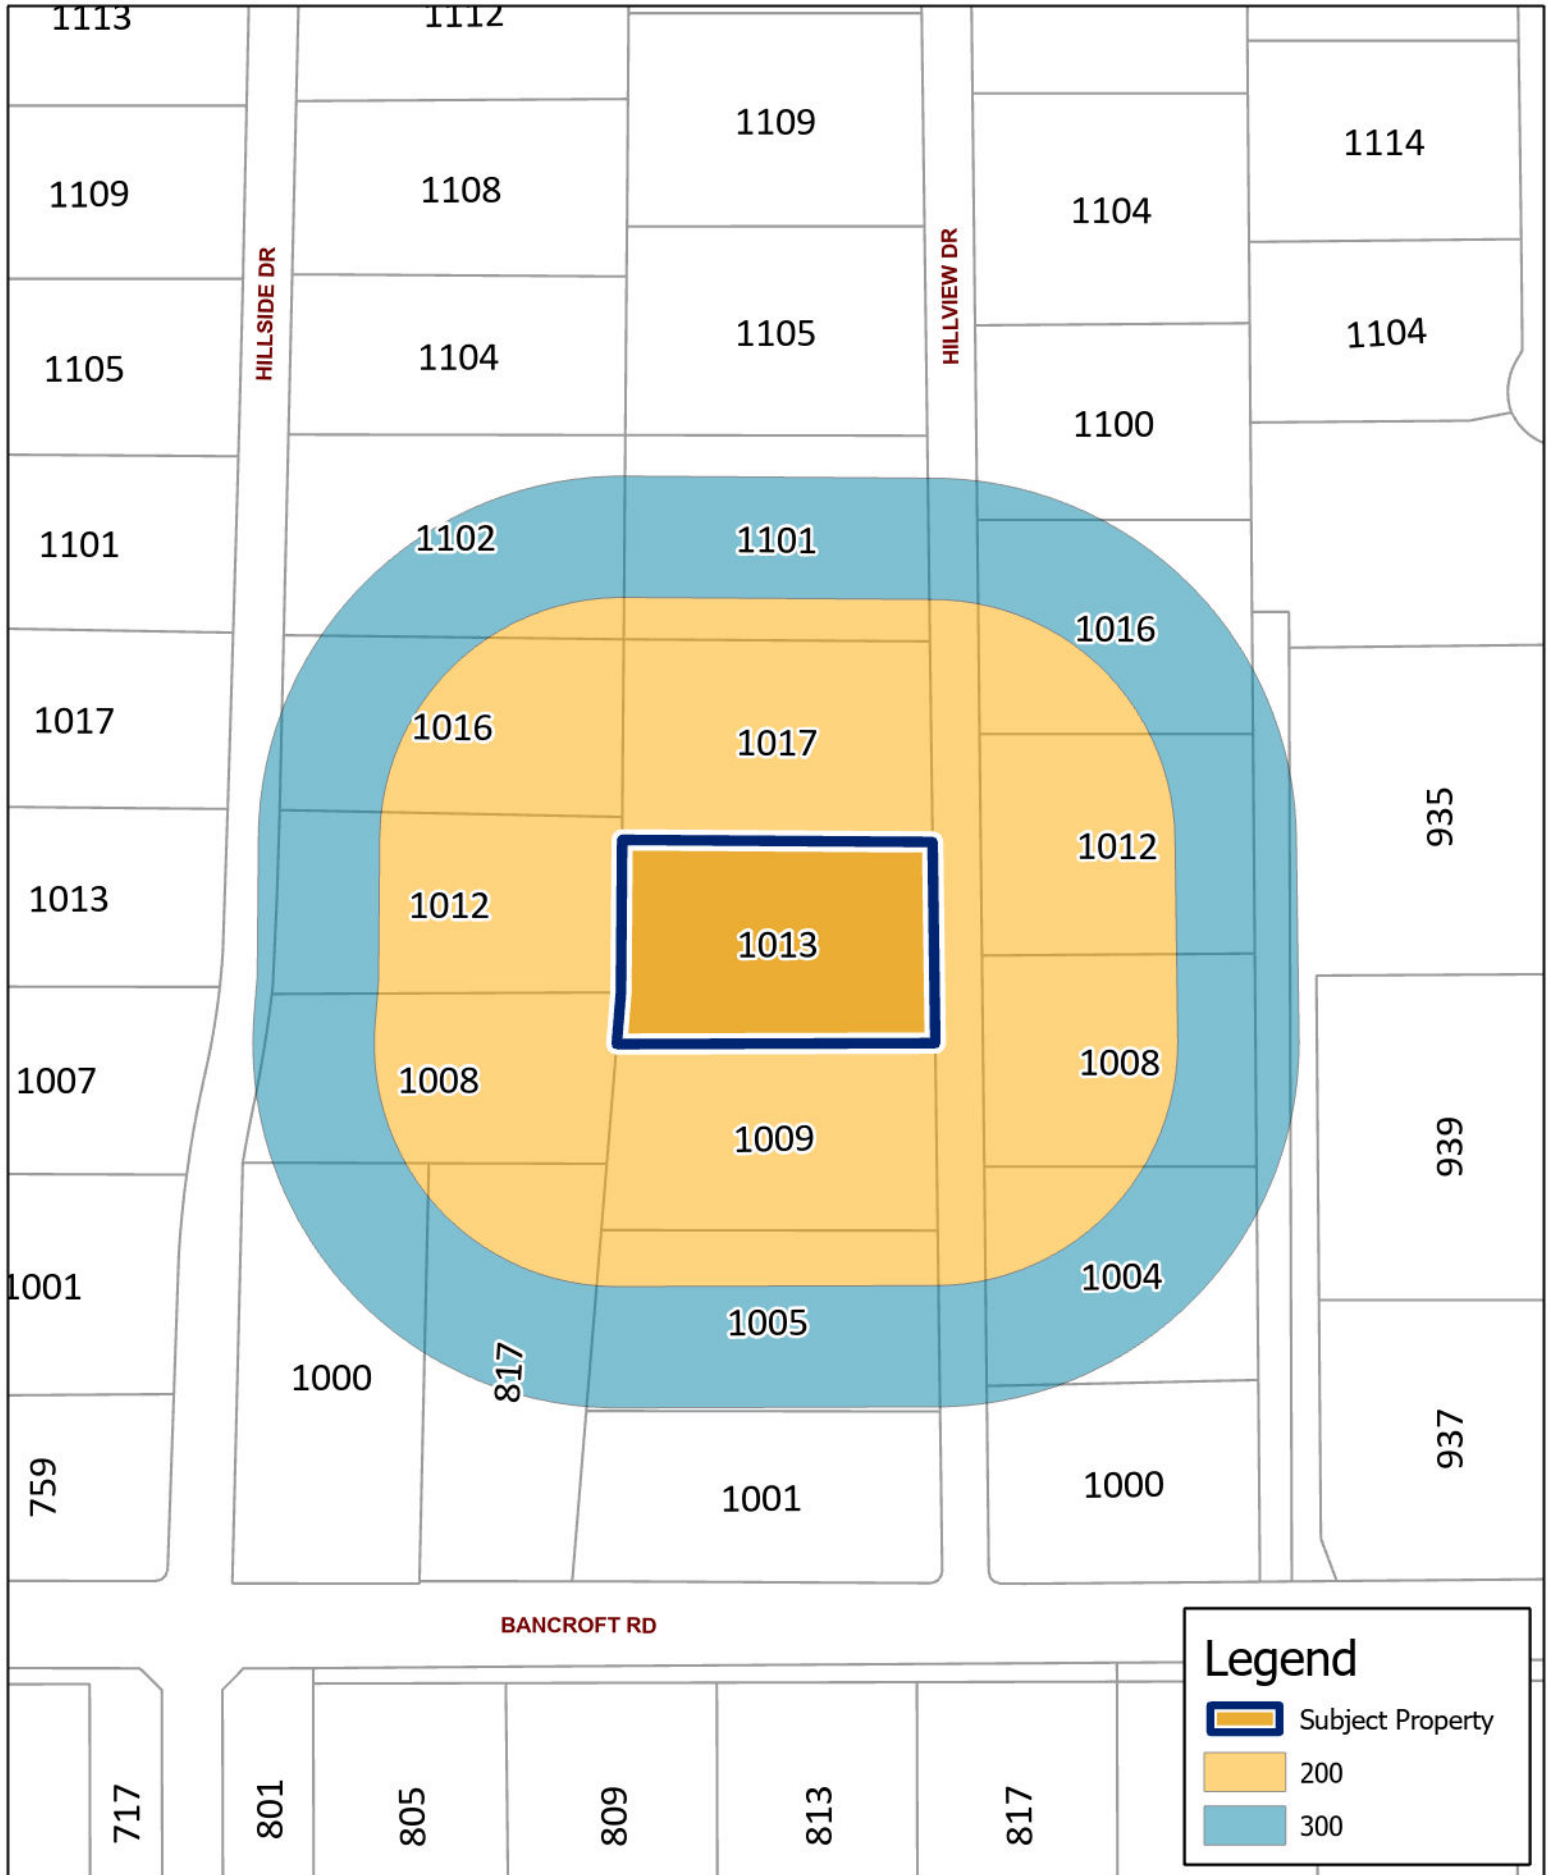

SUP-23-0032
1013 Hillview Dr

Updated: 12/13/2023

DISCLAIMER
 This data has been compiled for the City of Keller.
 Various official and unofficial sources were used to gather this information.
 Every effort was made to ensure the accuracy of this data.
 However, no guarantee is given or implied to the accuracy of said data.

SUP-23-0032
1013 Hillview Dr

Legend
 Subject Property

DISCLAIMER
 This data has been compiled for the City of Keller.
 Various official and unofficial sources were used to gather this information.
 Every effort was made to ensure the accuracy of this data.
 However, no guarantee is given or implied to the accuracy of said data.

SUP-23-0032
1013 Hillview Dr