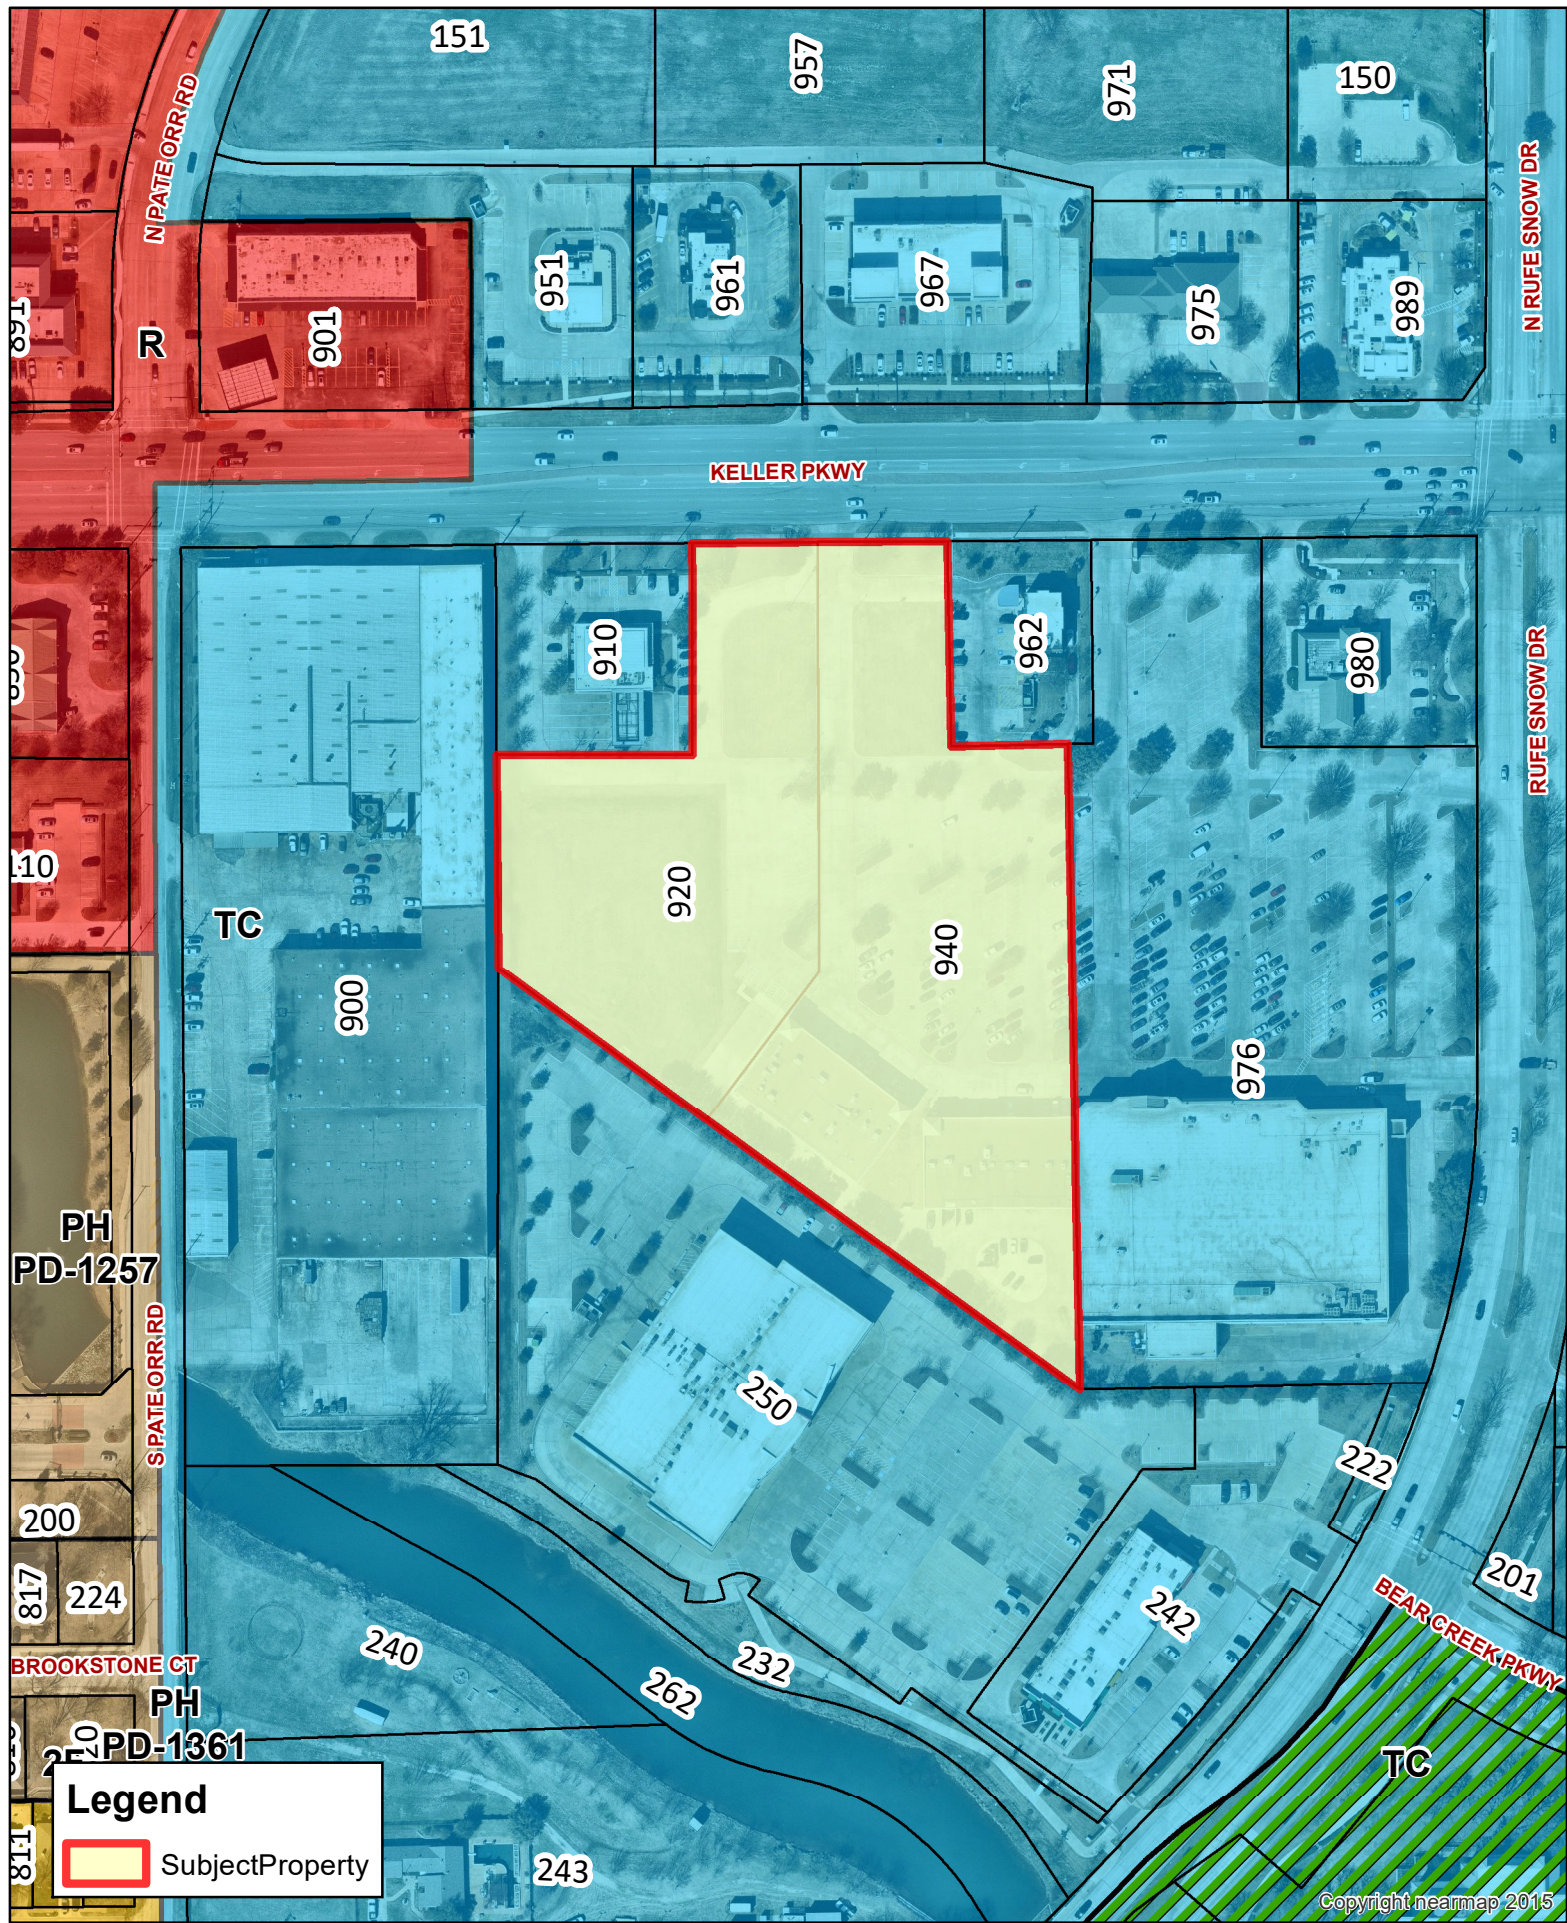

**Legend**

 SubjectProperty

Copyright nearmap, 2015

Updated: 6/8/2021

**LUP-21-0004 & Z-21-0004**  
**920 & 940 Keller Pkwy**

**DISCLAIMER**  
 This data has been compiled for the City of Keller. Various official and unofficial sources were used to gather this information. Every effort was made to ensure the accuracy of this data. However, no guarantee is given or implied to the accuracy of said data.

Updated: 6/8/2021

**LUP-21-0004 & Z-21-0004**  
**920 & 940 Keller Pkwy**

**DISCLAIMER**  
 This data has been compiled for the City of Keller.  
 Various official and unofficial sources were used to gather this information.  
 Every effort was made to ensure the accuracy of this data.  
 However, no guarantee is given or implied to the accuracy of said data.