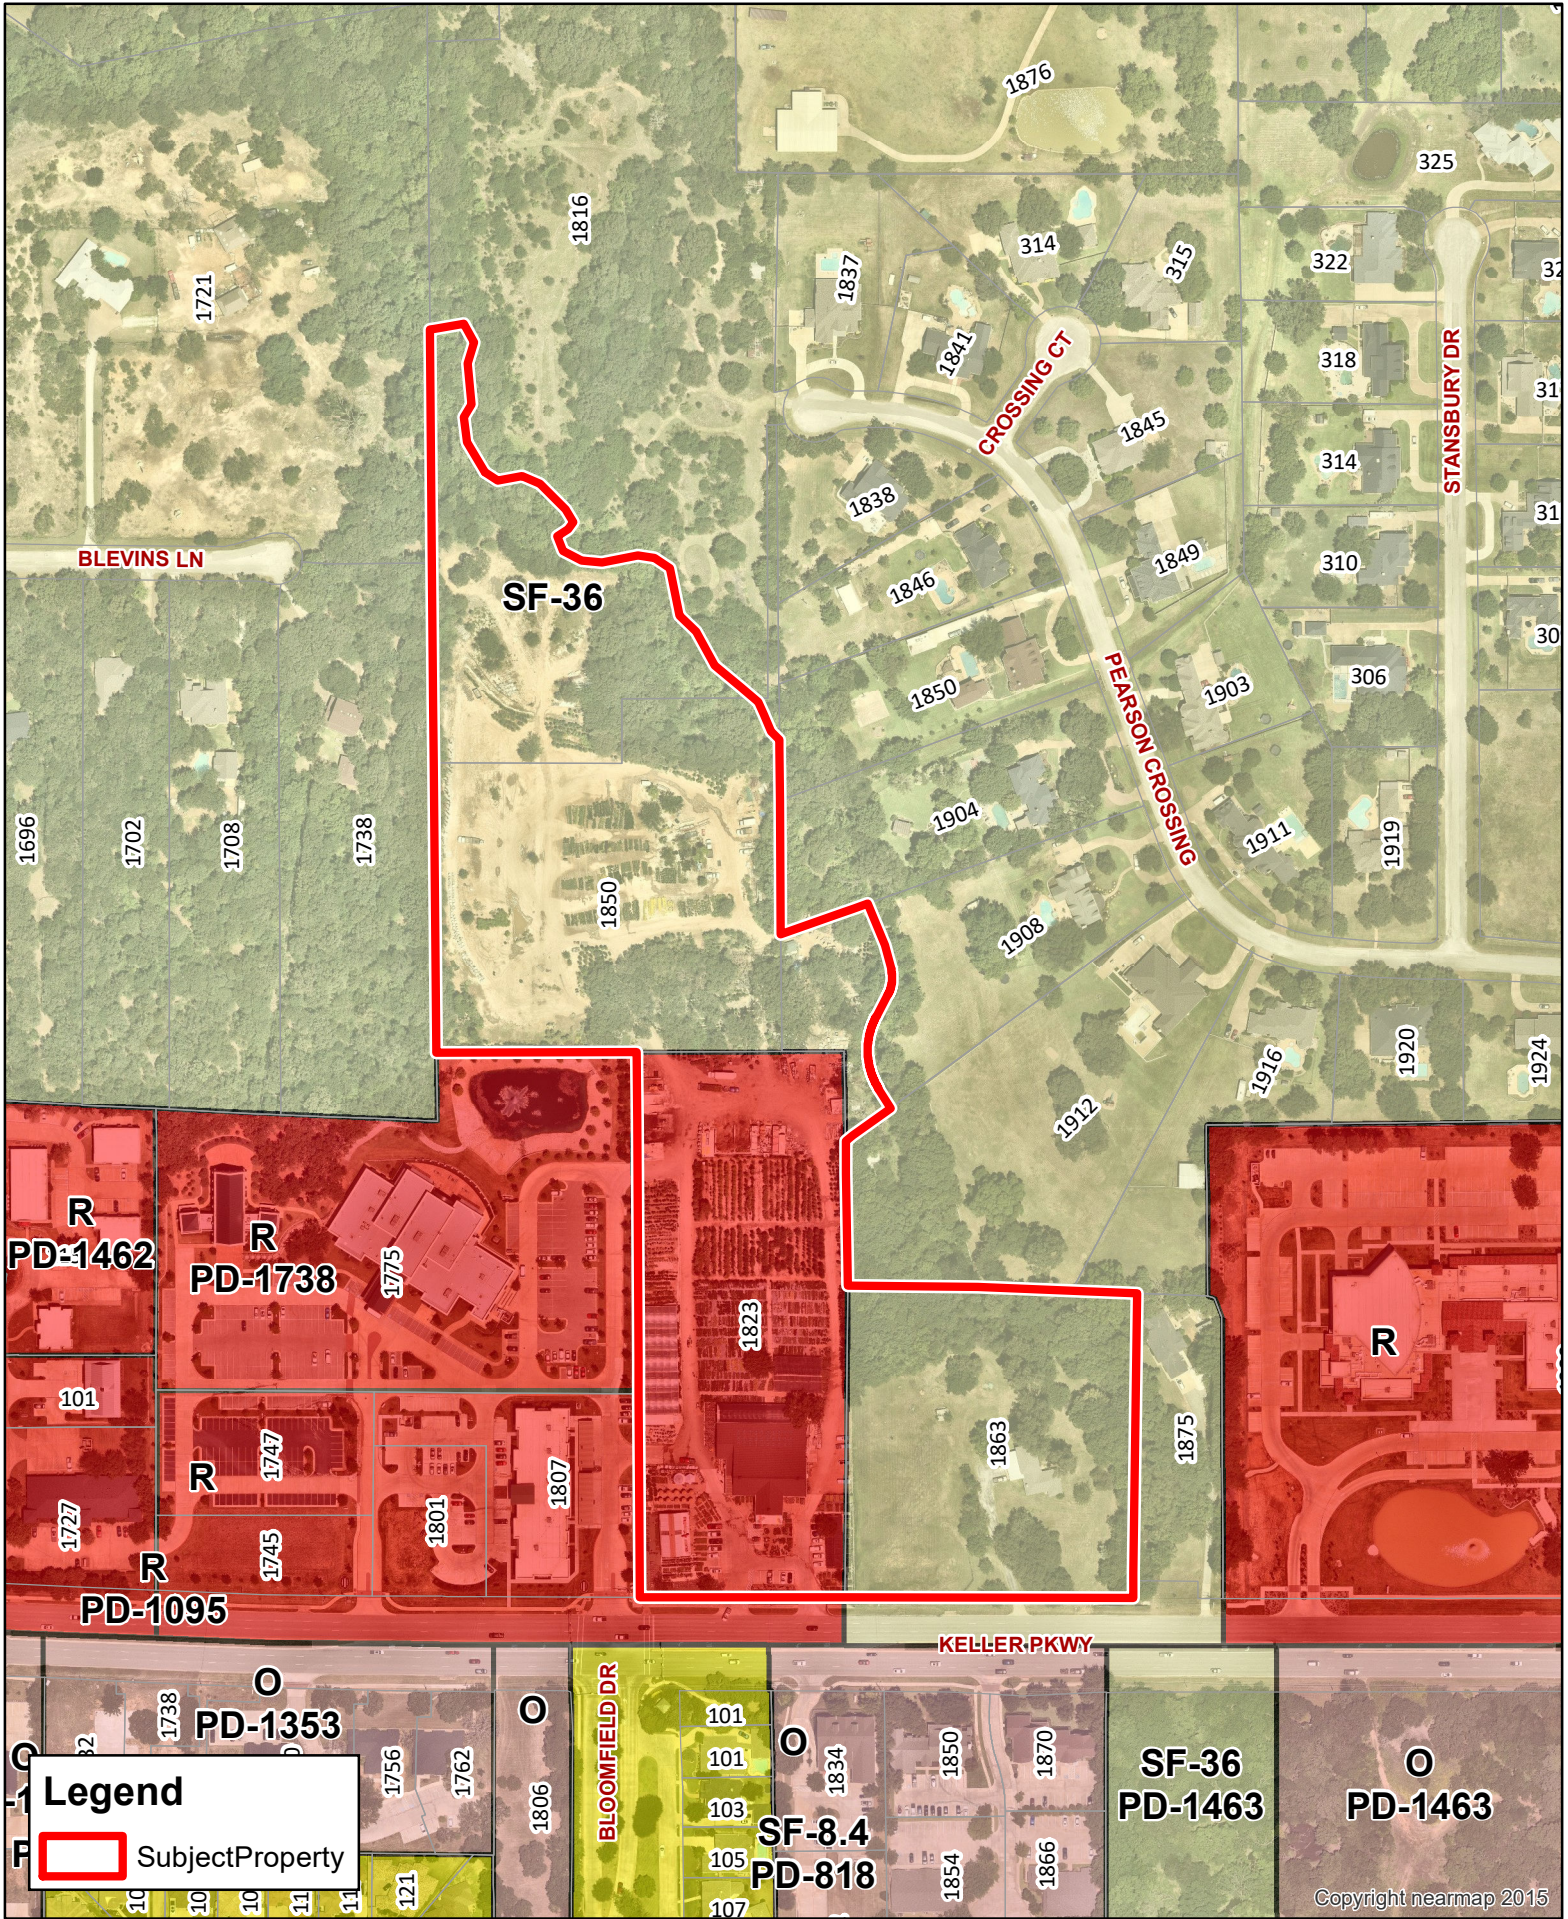

**Legend**

SubjectProperty

Copyright nearmap 2015

Updated: 10/27/2022

**SUP-22-0032**

**DISCLAIMER**  
 This data has been compiled for the City of Keller. Various official and unofficial sources were used to gather this information. Every effort was made to ensure the accuracy of this data. However, no guarantee is given or implied to the accuracy of said data.

Copyright nearmap 2015

Updated: 10/27/2022

**SUP-22-0032**

**DISCLAIMER**  
 This data has been compiled for the City of Keller. Various official and unofficial sources were used to gather this information. Every effort was made to ensure the accuracy of this data. However, no guarantee is given or implied to the accuracy of said data.