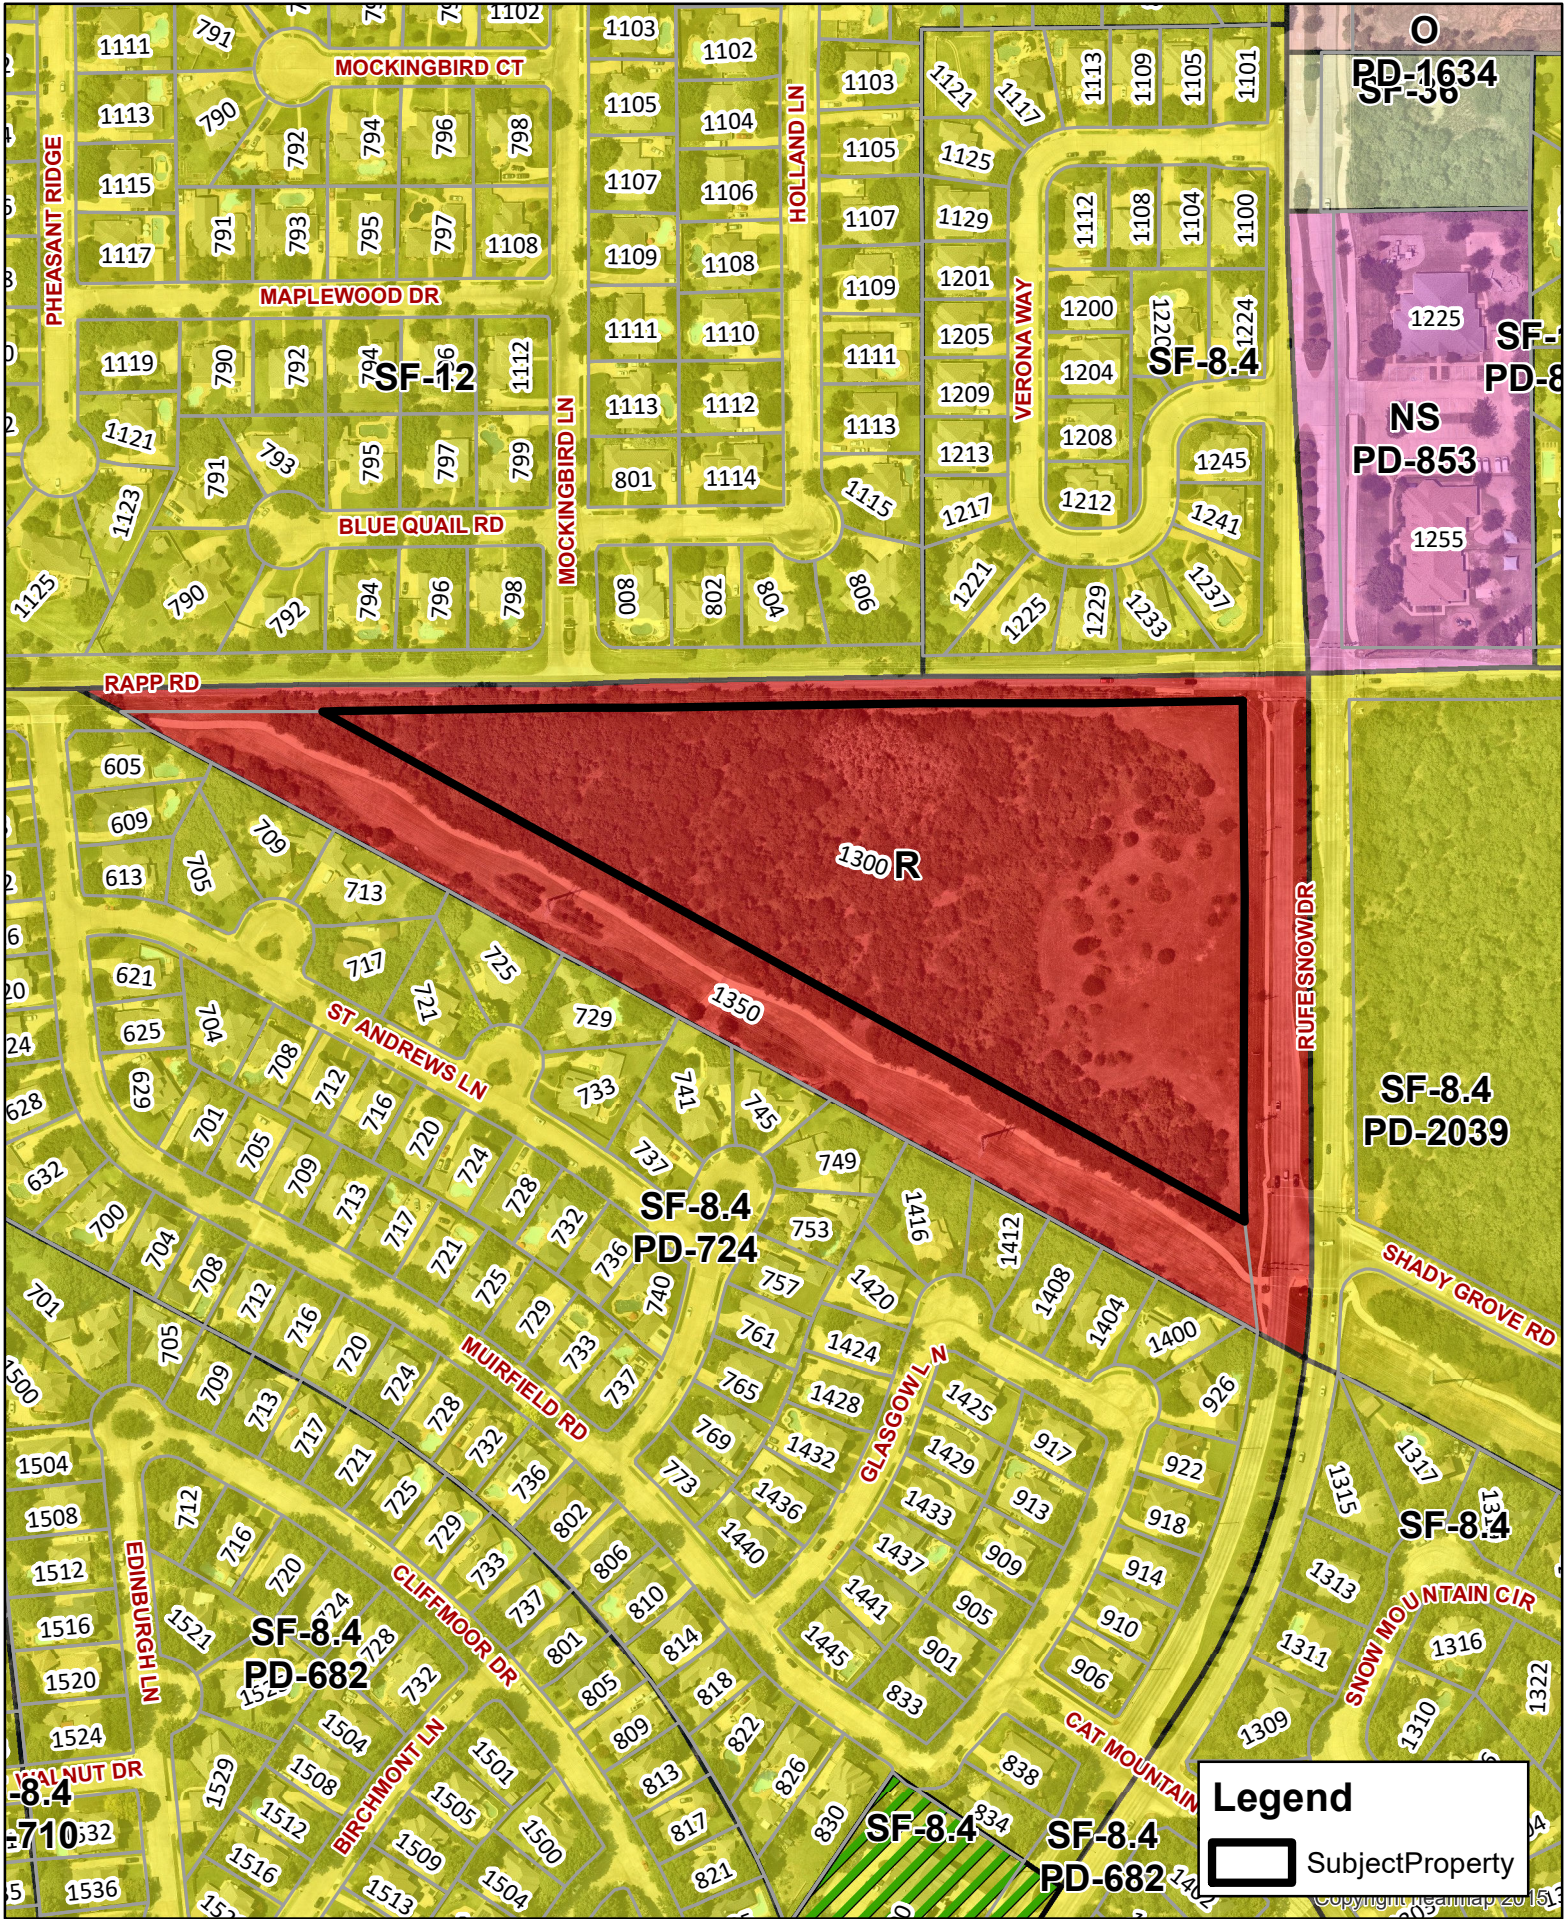

Legend

SubjectProperty

1300 Rufe Snow Dr

Updated: 9/14/2023

DISCLAIMER
 This data has been compiled for the City of Keller. Various official and unofficial sources were used to gather this information. Every effort was made to ensure the accuracy of this data. However, no guarantee is given or implied to the accuracy of said data.

1300 Rufe Snow Dr

Updated: 9/14/2023

DISCLAIMER
 This data has been compiled for the City of Keller. Various official and unofficial sources were used to gather this information. Every effort was made to ensure the accuracy of this data. However, no guarantee is given or implied to the accuracy of said data.