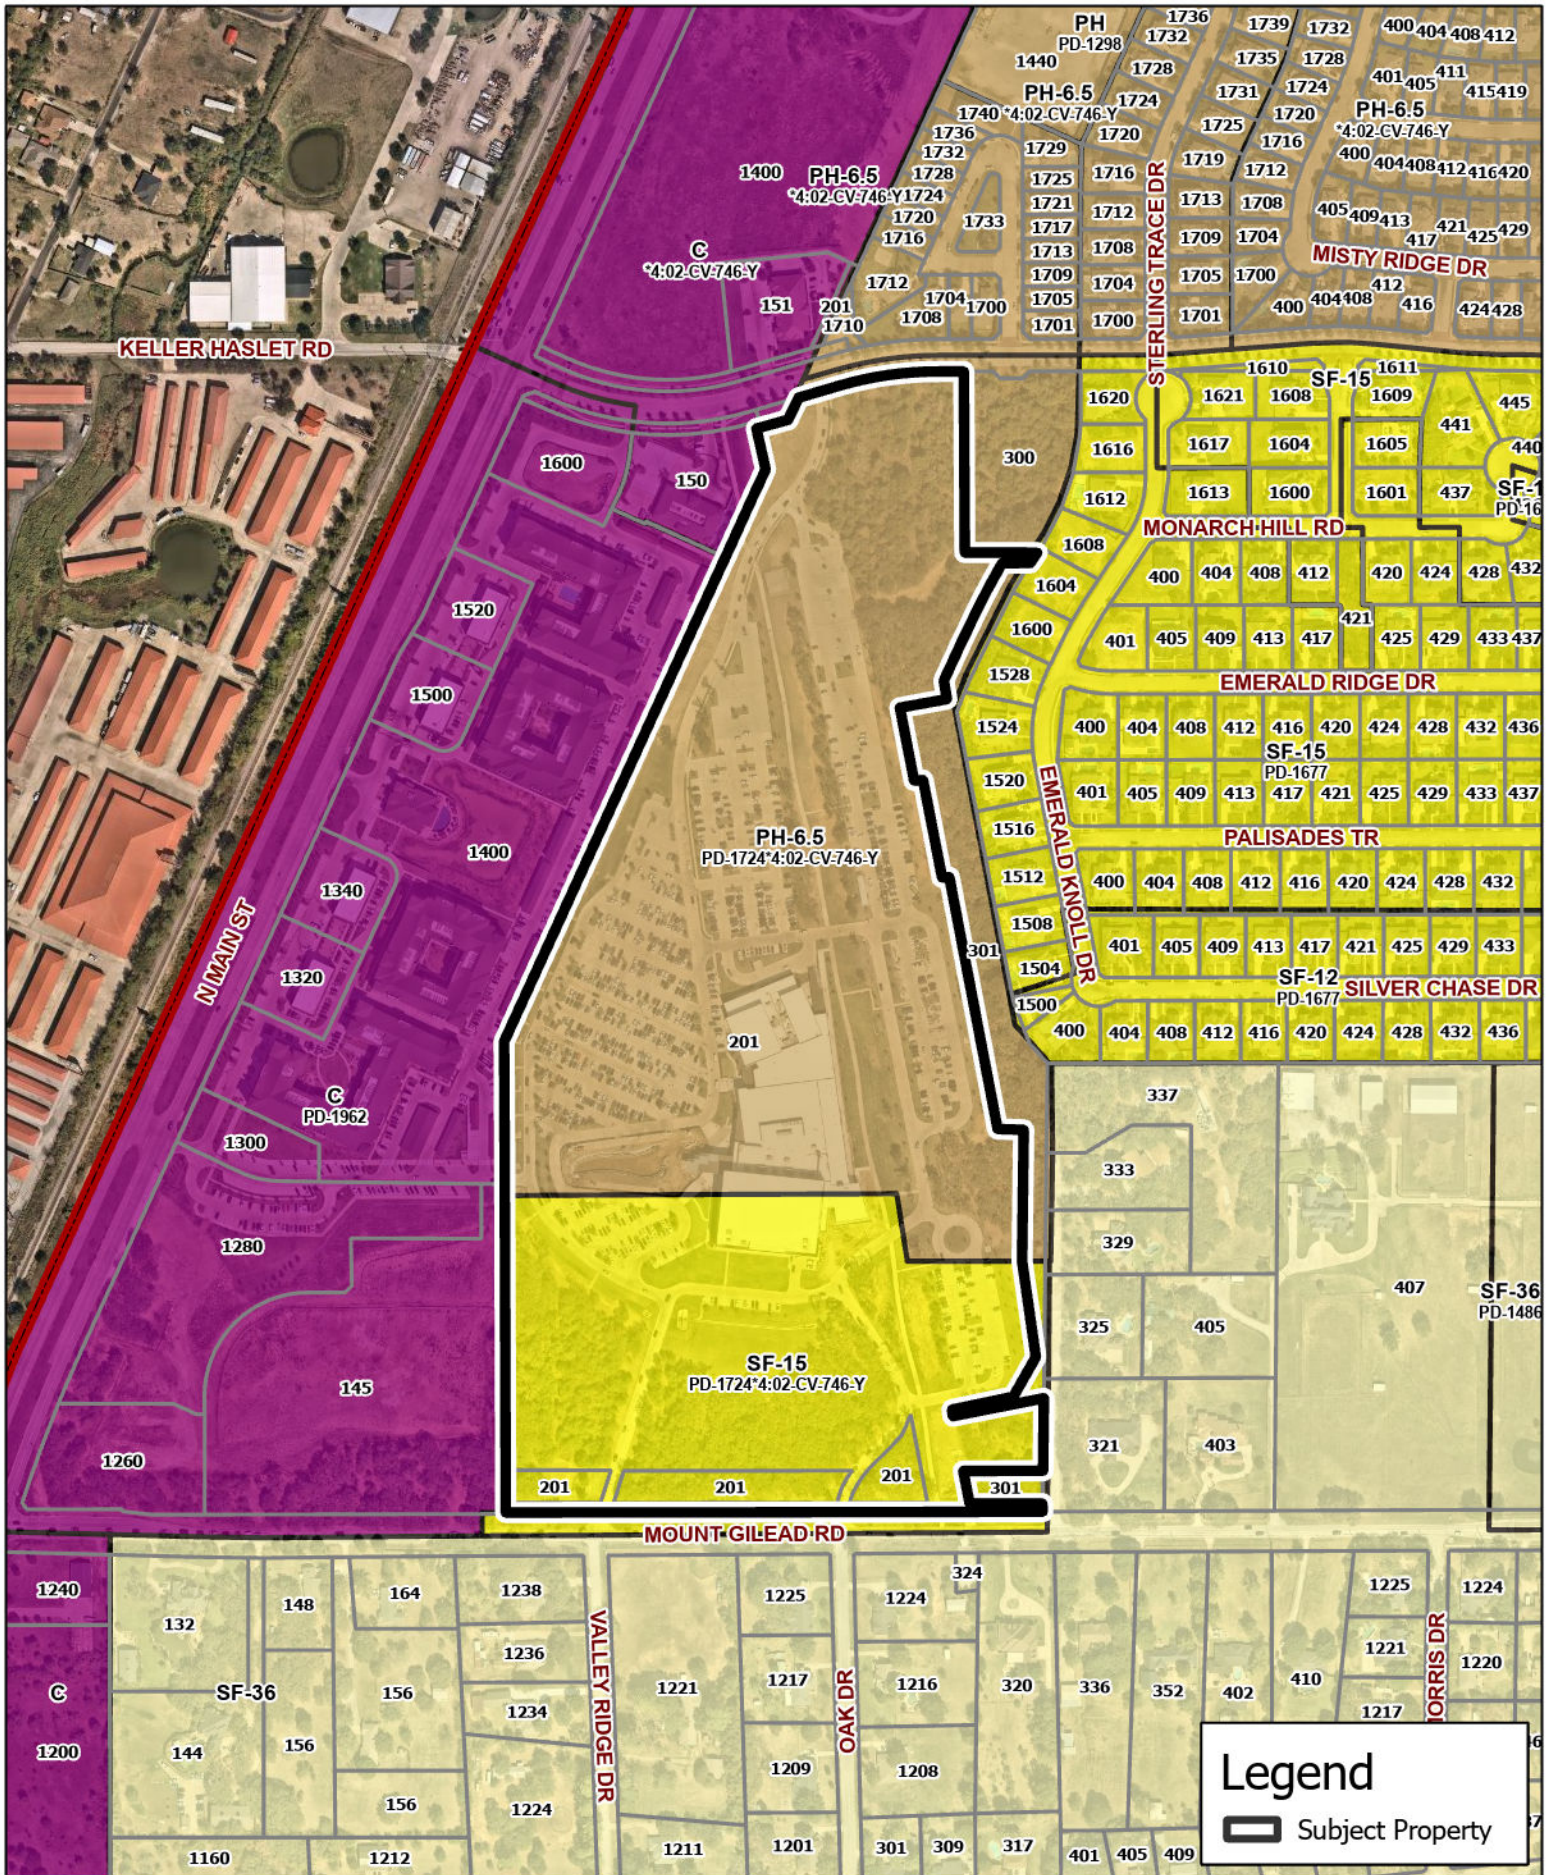

Legend

 Subject Property

DISCLAIMER
 This data has been compiled for the City of Keller.
 Various official and unofficial sources were used to gather this information.
 Every effort was made to ensure the accuracy of this data.
 However, no guarantee is given or implied to the accuracy of said data.

Z-23-0007
201 Mount Gilead

Updated: 11/30/2023

DISCLAIMER
 This data has been compiled for the City of Keller. Various official and unofficial sources were used to gather this information. Every effort was made to ensure the accuracy of this data. However, no guarantee is given or implied to the accuracy of said data.

Z-23-0007
201 Mount Gilead

Updated: 11/30/2023