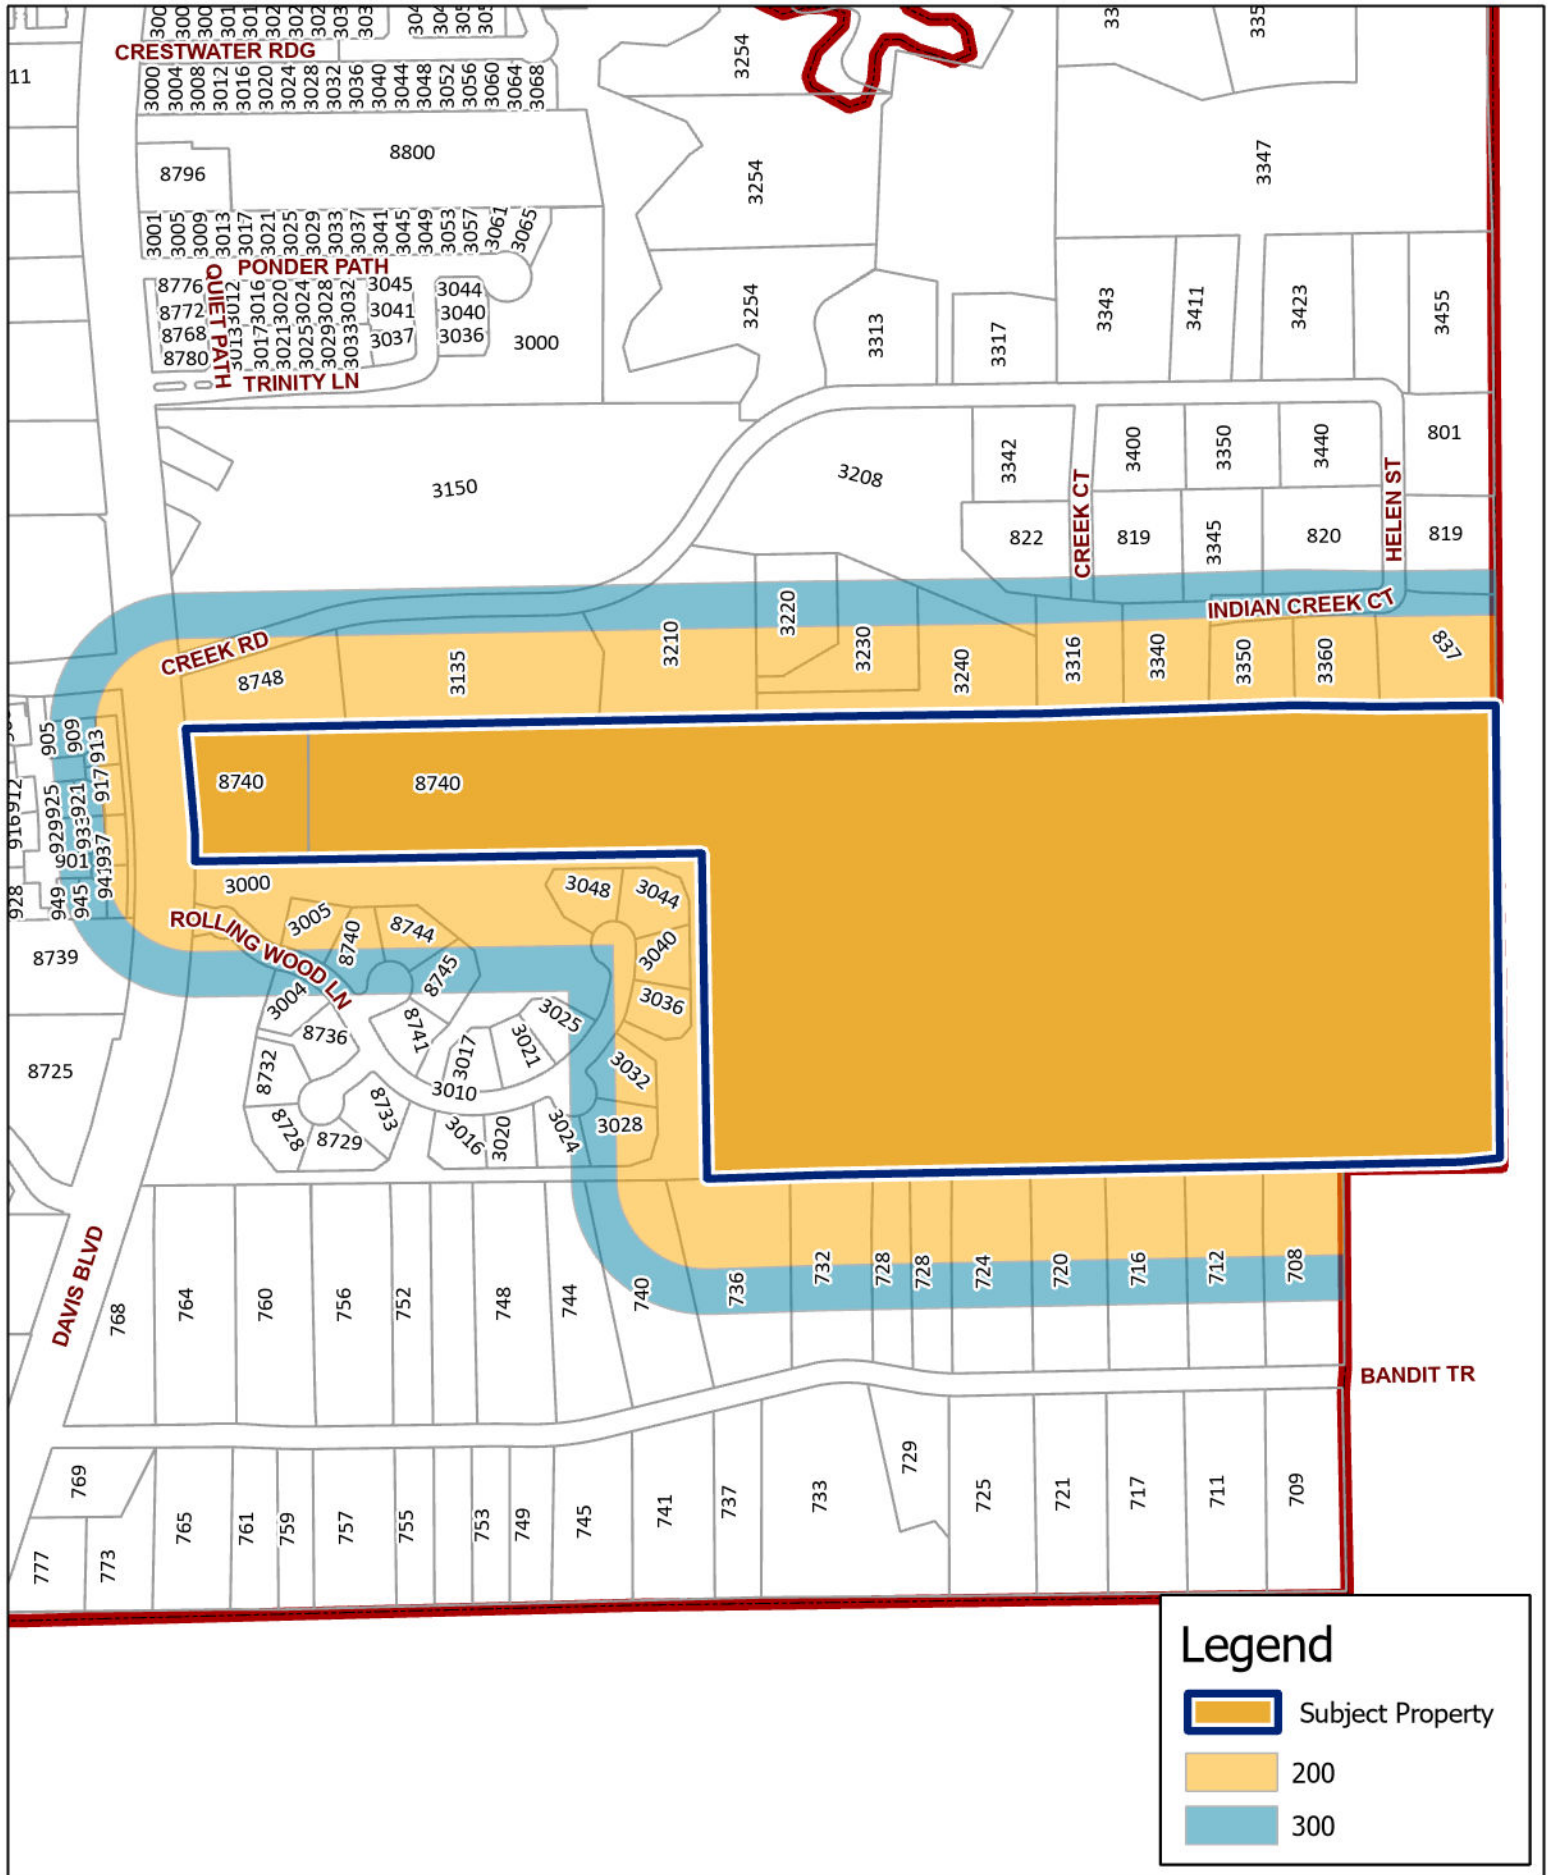

**ZONE-2411-0007**  
**8740 Davis Blvd**

Updated: 2/26/2025

**Legend**

- Subject Property
- 200
- 300

**DISCLAIMER**  
 This data has been compiled for the City of Keller.  
 Various official and unofficial sources were used to gather this information.  
 Every effort was made to ensure the accuracy of this data.  
 However, no guarantee is given or implied to the accuracy of said data.