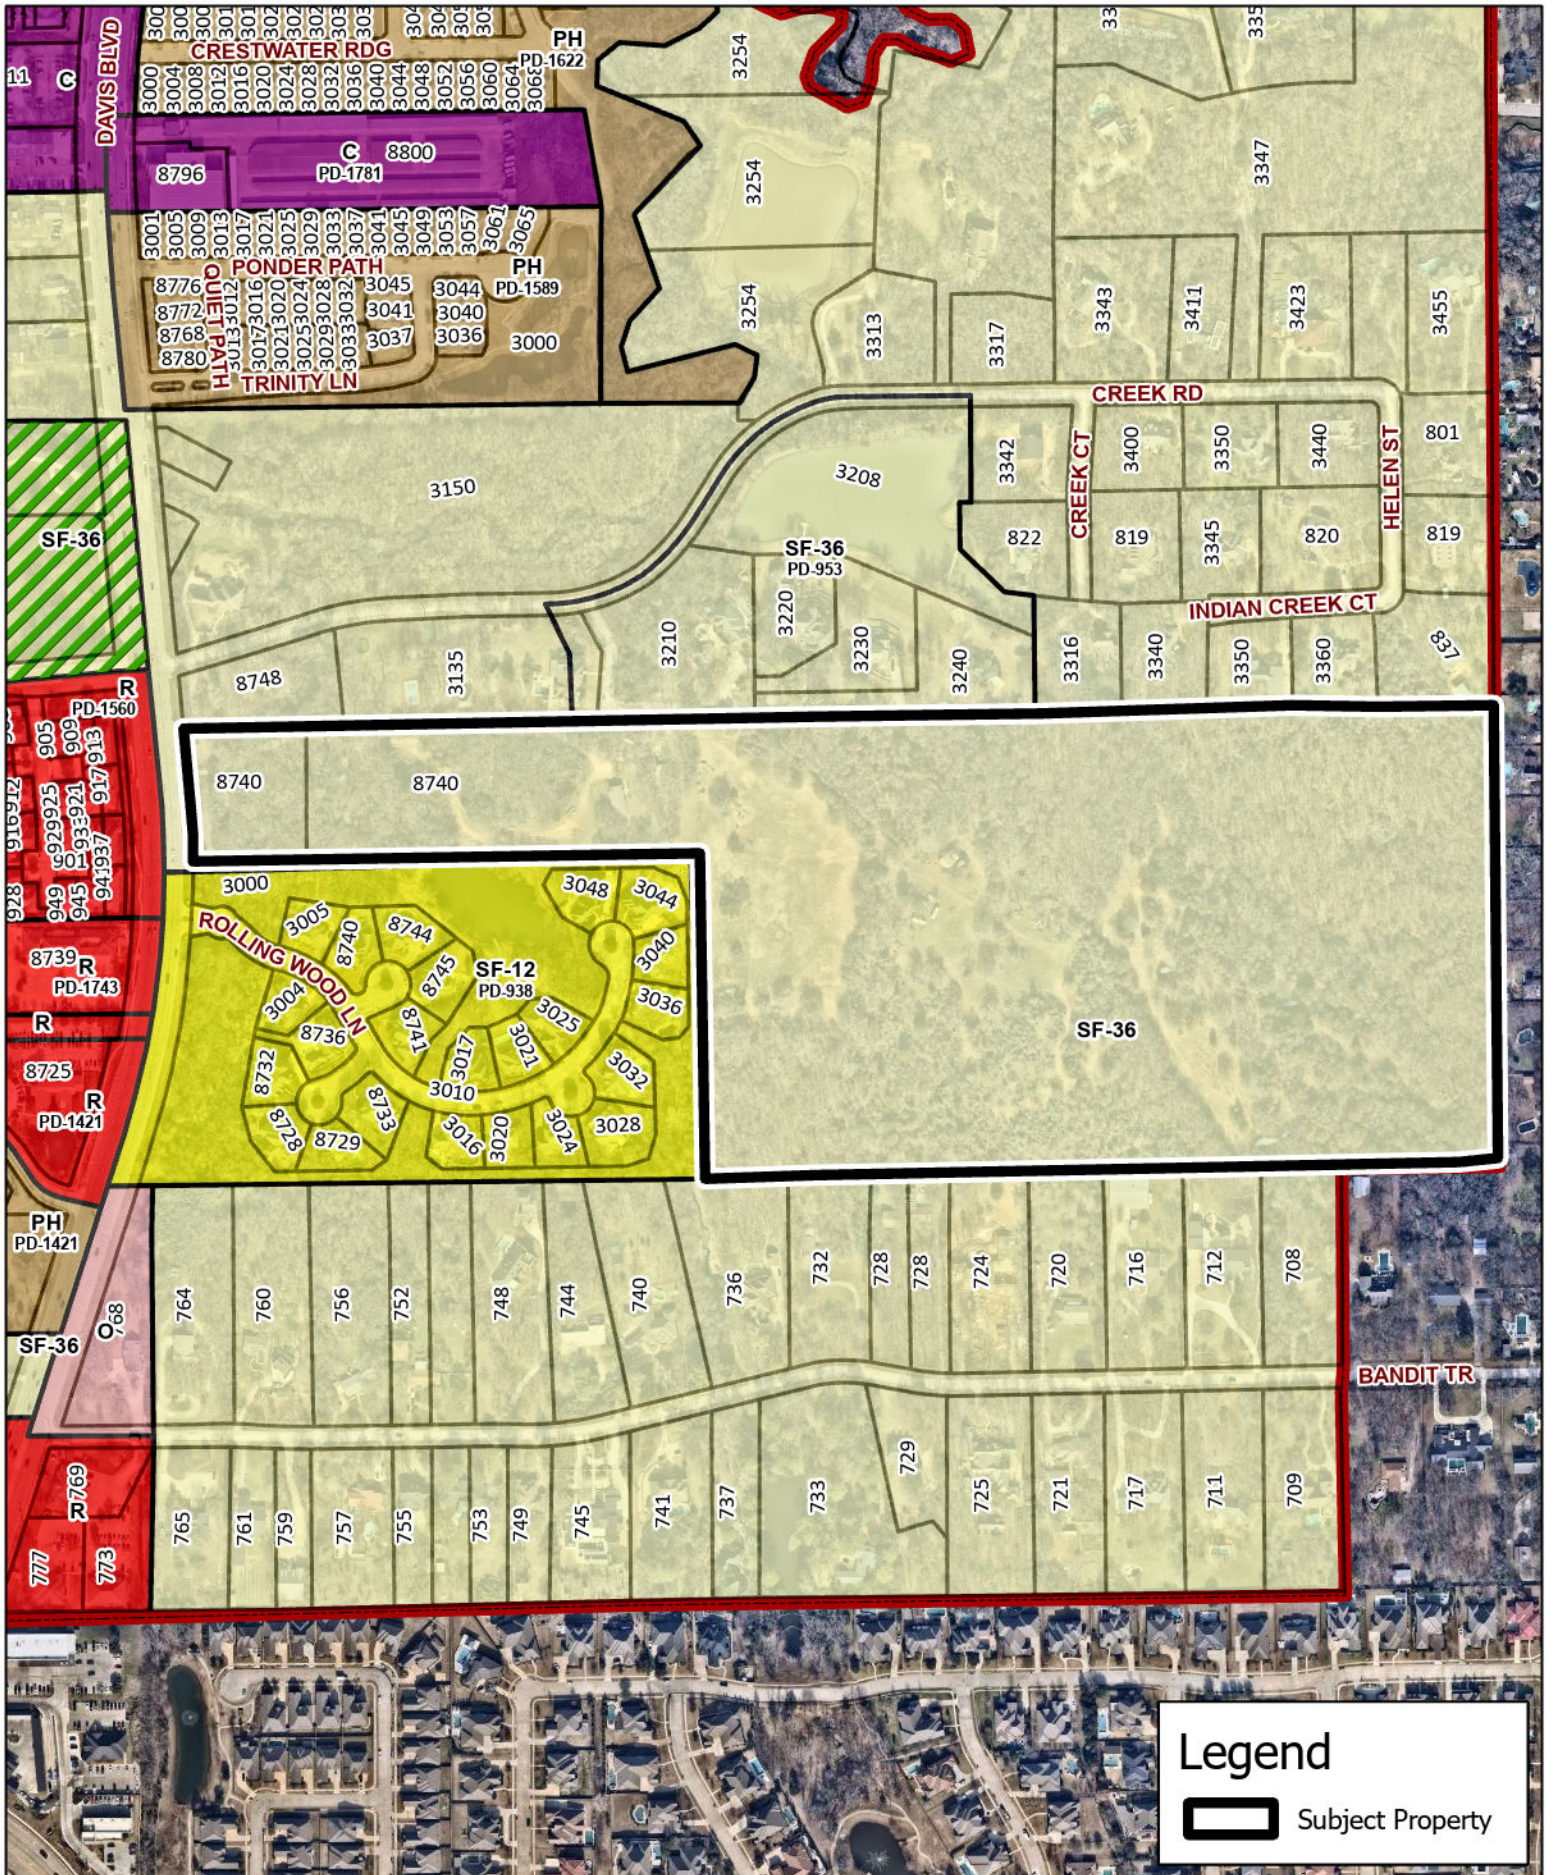

Legend

Subject Property

DISCLAIMER
This data has been compiled for the City of Keller.
Various official and unofficial sources were used to gather this information.
Every effort was made to ensure the accuracy of this data.
However, no guarantee is given or implied to the accuracy of said data.

ZONE-2411-0007
8740 Davis Blvd

Updated: 2/26/2025