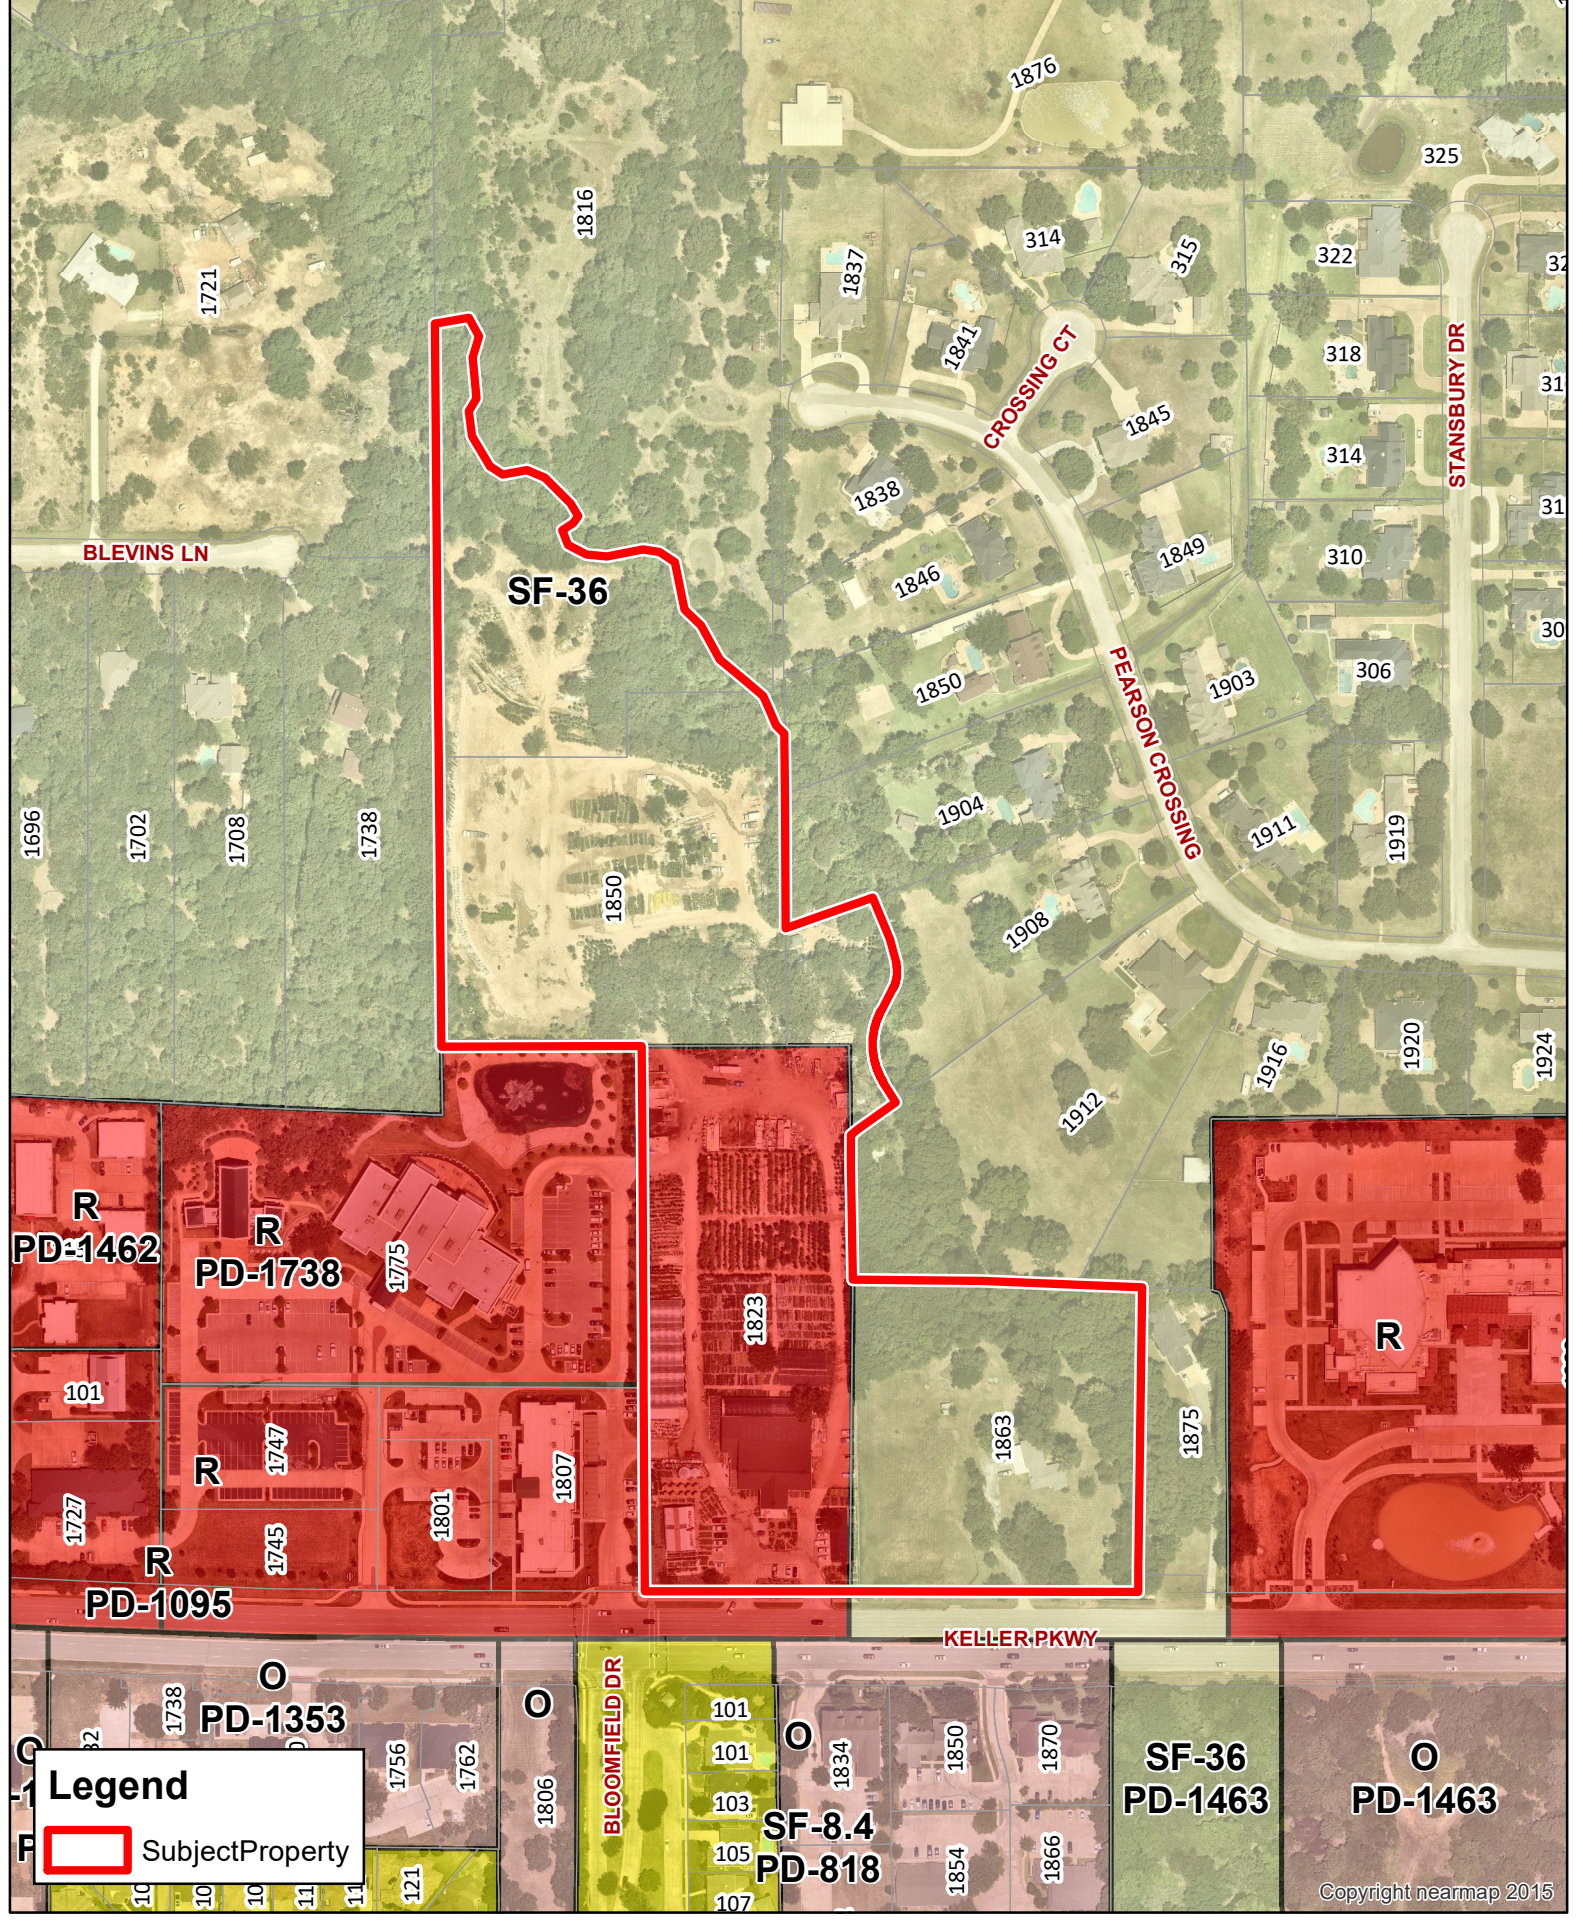

Legend

SubjectProperty

SUP-22-0032

Copyright nearmap 2015

Updated: 10/27/2022

DISCLAIMER
 This data has been compiled for the City of Keller.
 Various official and unofficial sources were used to gather this information.
 Every effort was made to ensure the accuracy of this data.
 However, no guarantee is given or implied to the accuracy of said data.

Copyright nearmap 2015

Updated: 10/27/2022

Legend
 Subject Property

SUP-22-0032

DISCLAIMER
 This data has been compiled for the City of Keller. Various official and unofficial sources were used to gather this information. Every effort was made to ensure the accuracy of this data. However, no guarantee is given or implied to the accuracy of said data.