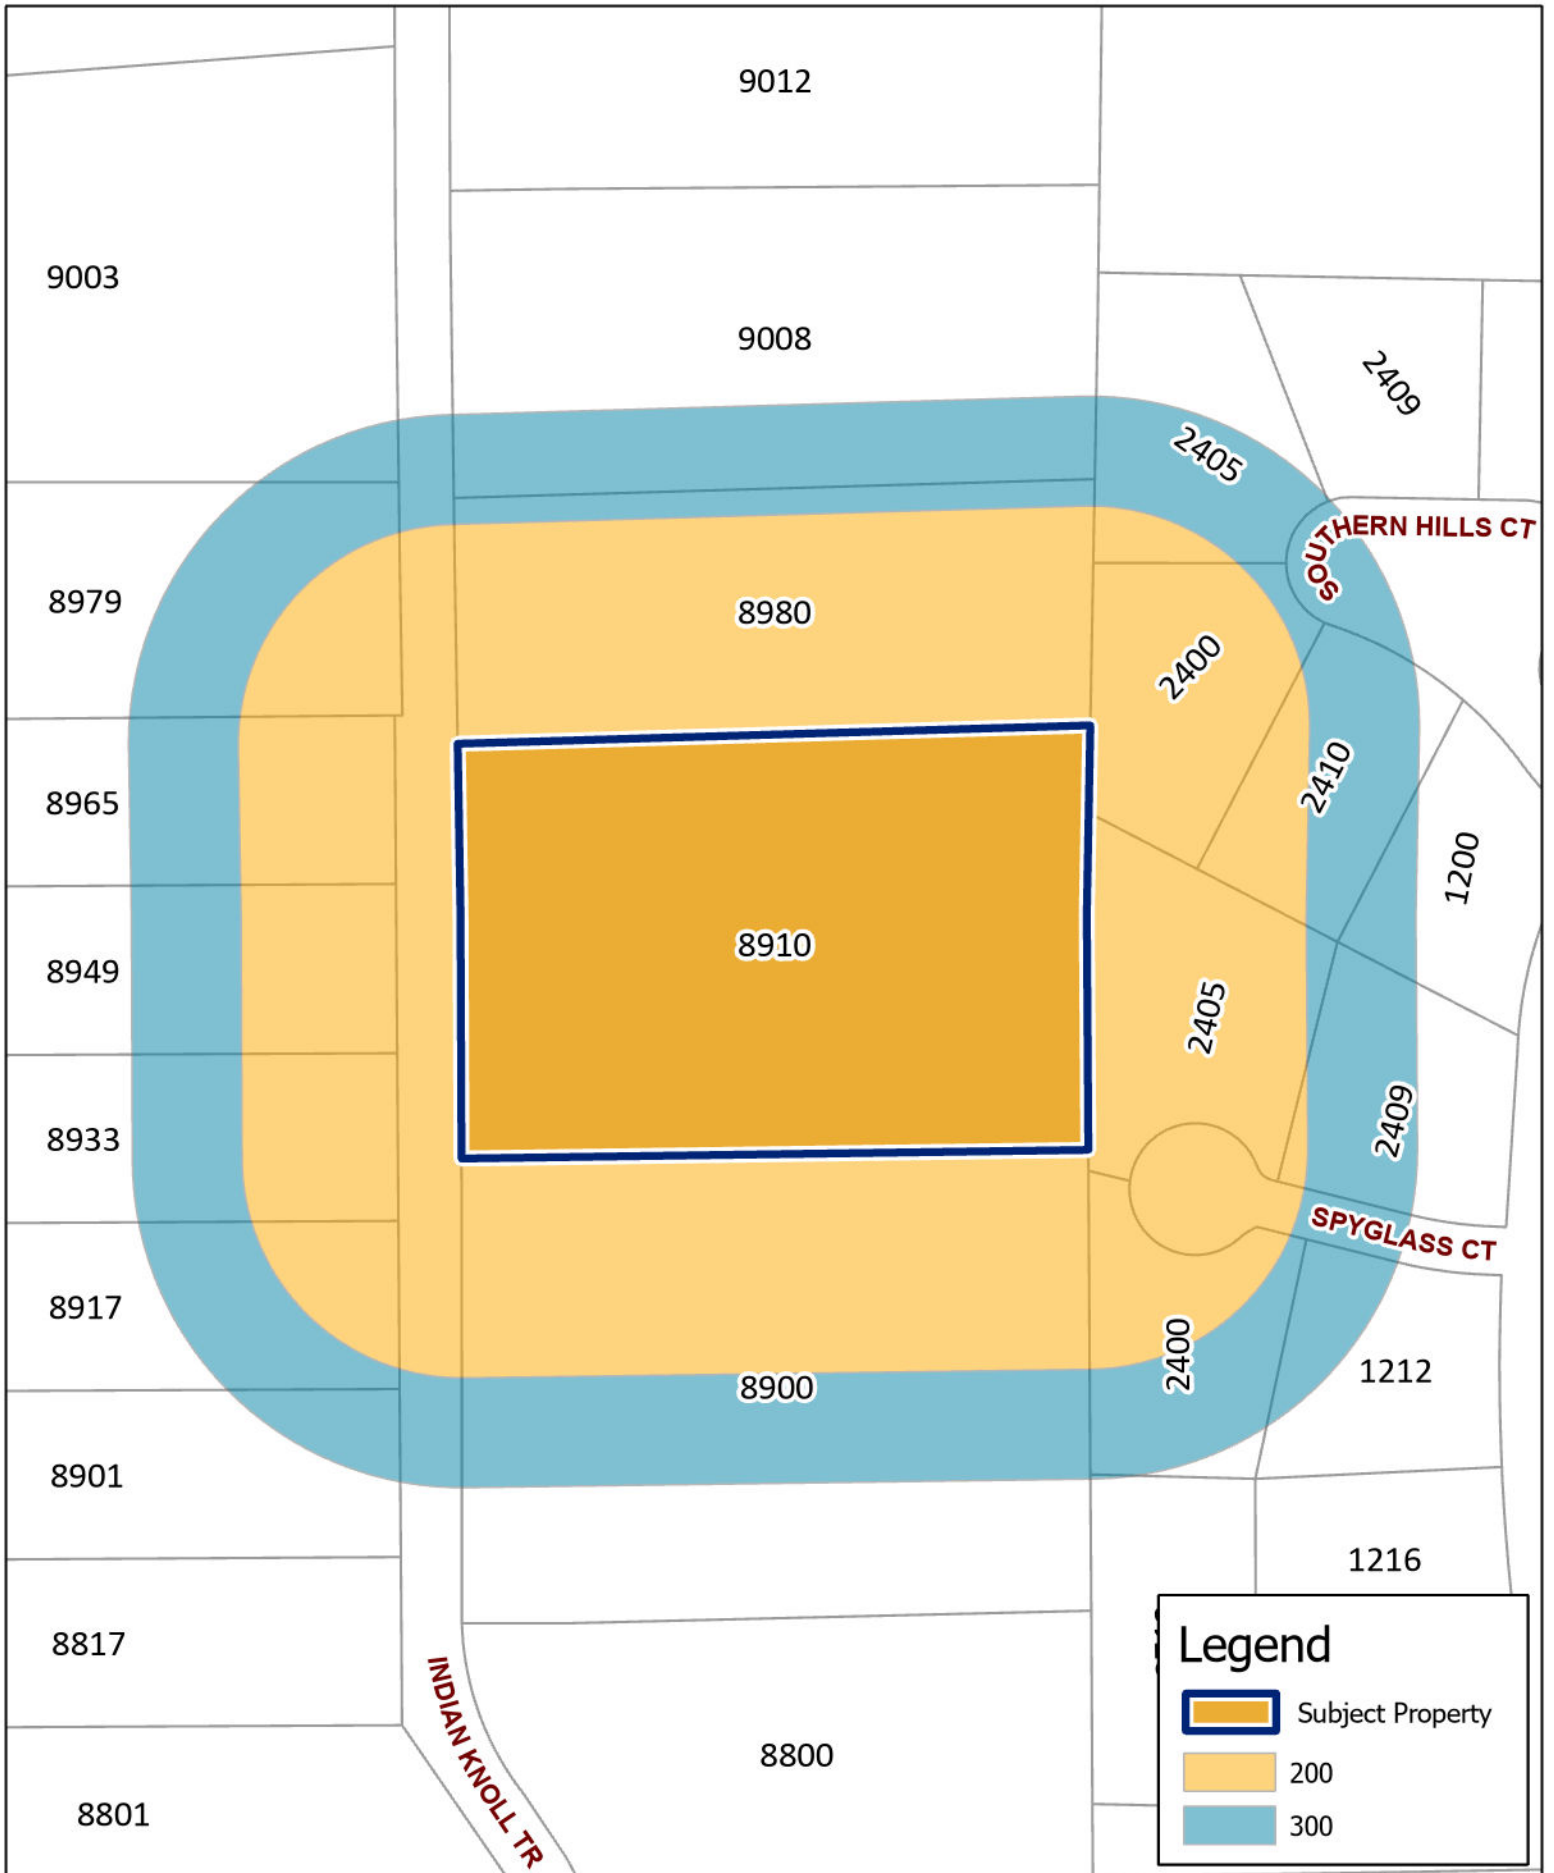

SUP-2411-0016
8910 Indian Knoll Tr

↑
Updated: 11/25/2024

DISCLAIMER
 This data has been compiled for the City of Keller.
 Various official and unofficial sources were used to gather this information.
 Every effort was made to ensure the accuracy of this data.
 However, no guarantee is given or implied to the accuracy of said data.

SUP-2411-0016
8910 Indian Knoll Tr

Updated: 11/25/2024

DISCLAIMER
 This data has been compiled for the City of Keller.
 Various official and unofficial sources were used to gather this information.
 Every effort was made to ensure the accuracy of this data.
 However, no guarantee is given or implied to the accuracy of said data.

SUP-2411-0016
8910 Indian Knoll Tr