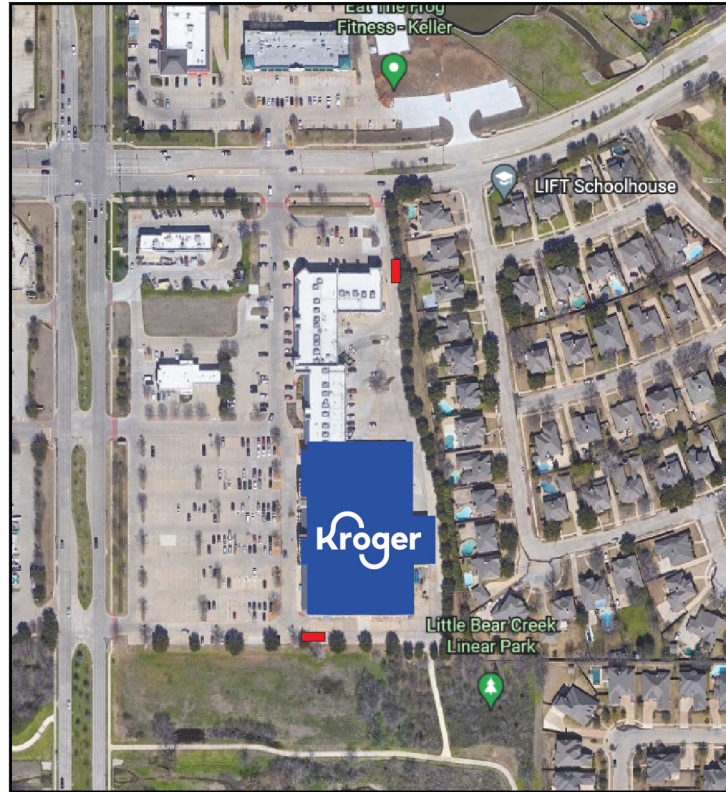

Store #537
2061 Rufe Snow
Keller, TX 76248

MOVEMENT CONTROL SIGNAGE

SITE PLAN

VICINITY MAP

Project Location:

Kroger
Store #537
2061 Rufe Snow,
Keller, TX 76248

Signage Package:
Movement Control Signage

Page 1	
Page 2	
Page 3	
Page 4	
Page 5	

BUILDING SIGNS			
SIGN TYPE	SIGN DESCRIPTION	ALLOWED	PROPOSED

GROUND SIGNS			
SIGN TYPE	SIGN DESCRIPTION	ALLOWED	PROPOSED
A	MOVEMENT CONTROL SIGNAGE A		12.5 sq. ft.
B	MOVEMENT CONTROL SIGNAGE B		12.5 sq. ft.

Project Manager

TBD

Project Notes:

IMPOSED SIGN A PLACEMENT - FOR REFERENCE ONLY

Project Location:

Kroger
Store #537
2061 Rufe Snow,
Keller, TX 76248

Movement Control Signage
Signage Package:
Movement Control Signage