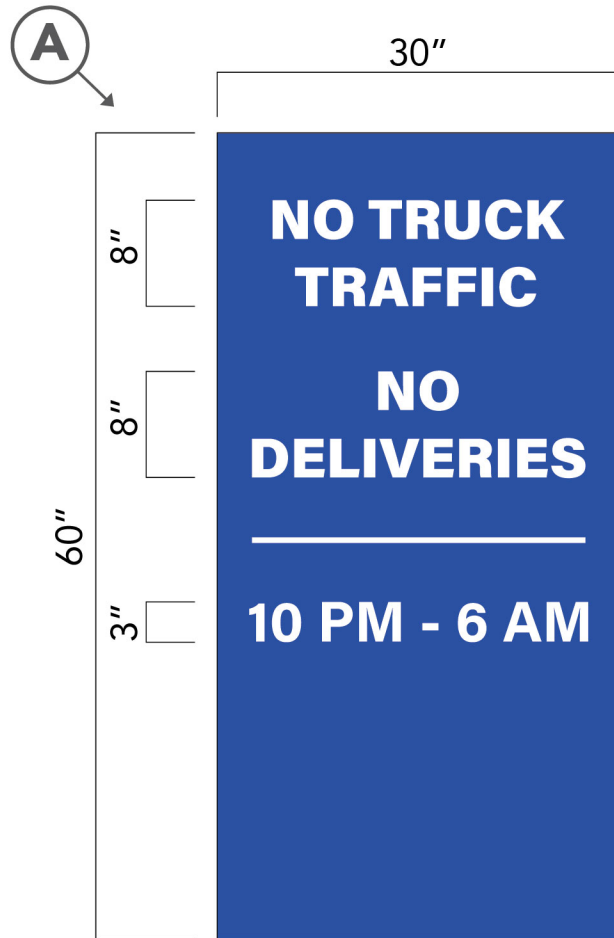

MOVEMENT CONTROL SIGNAGE