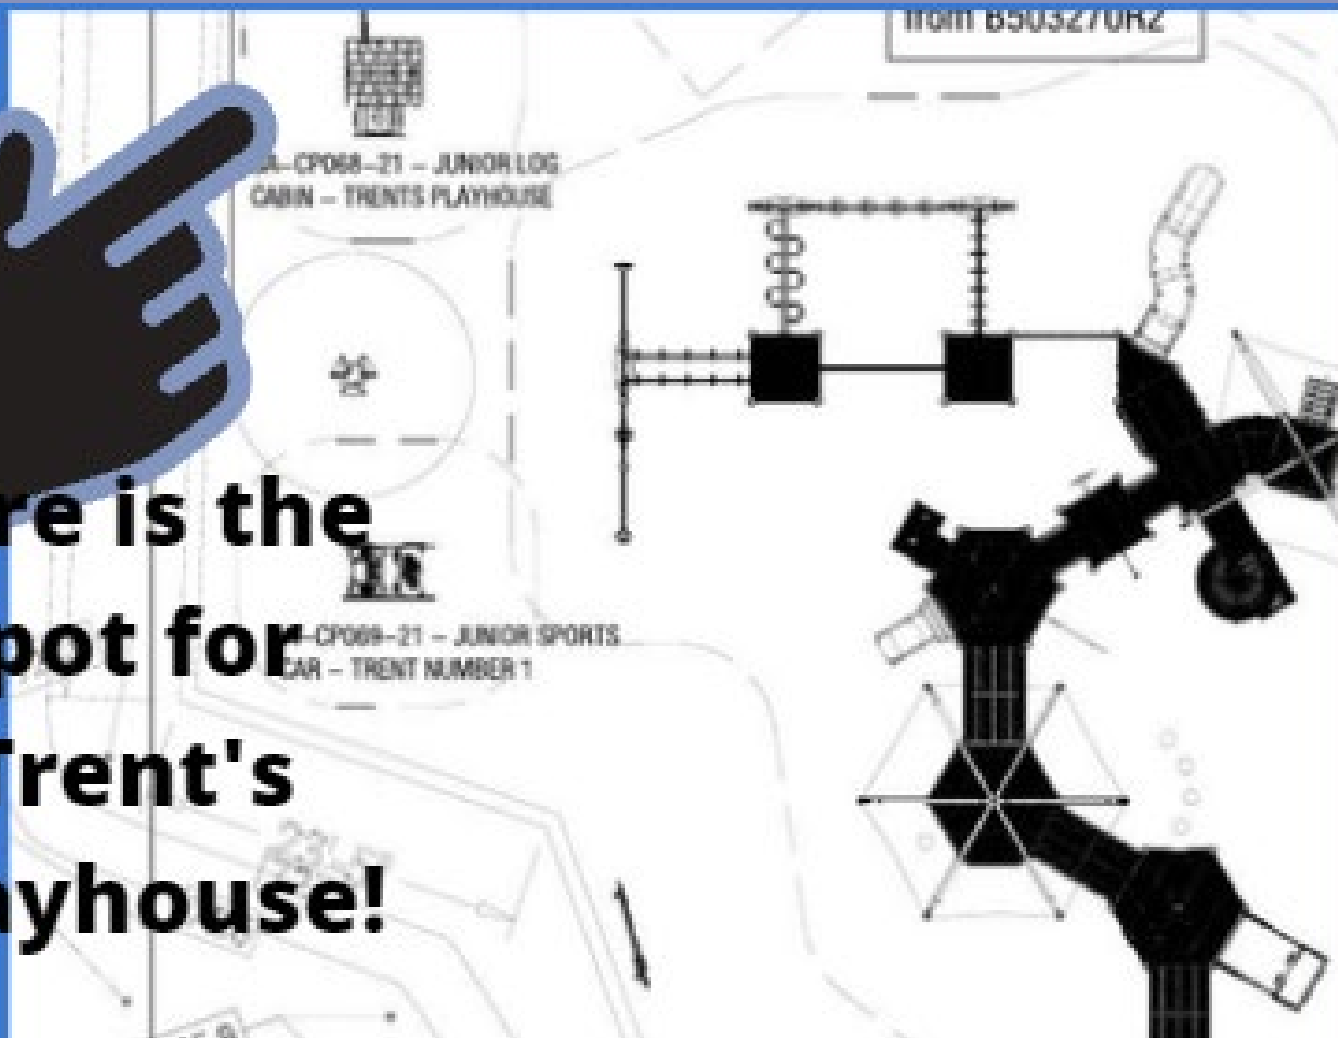

**Here is the
spot for
Trent's
Playhouse!**