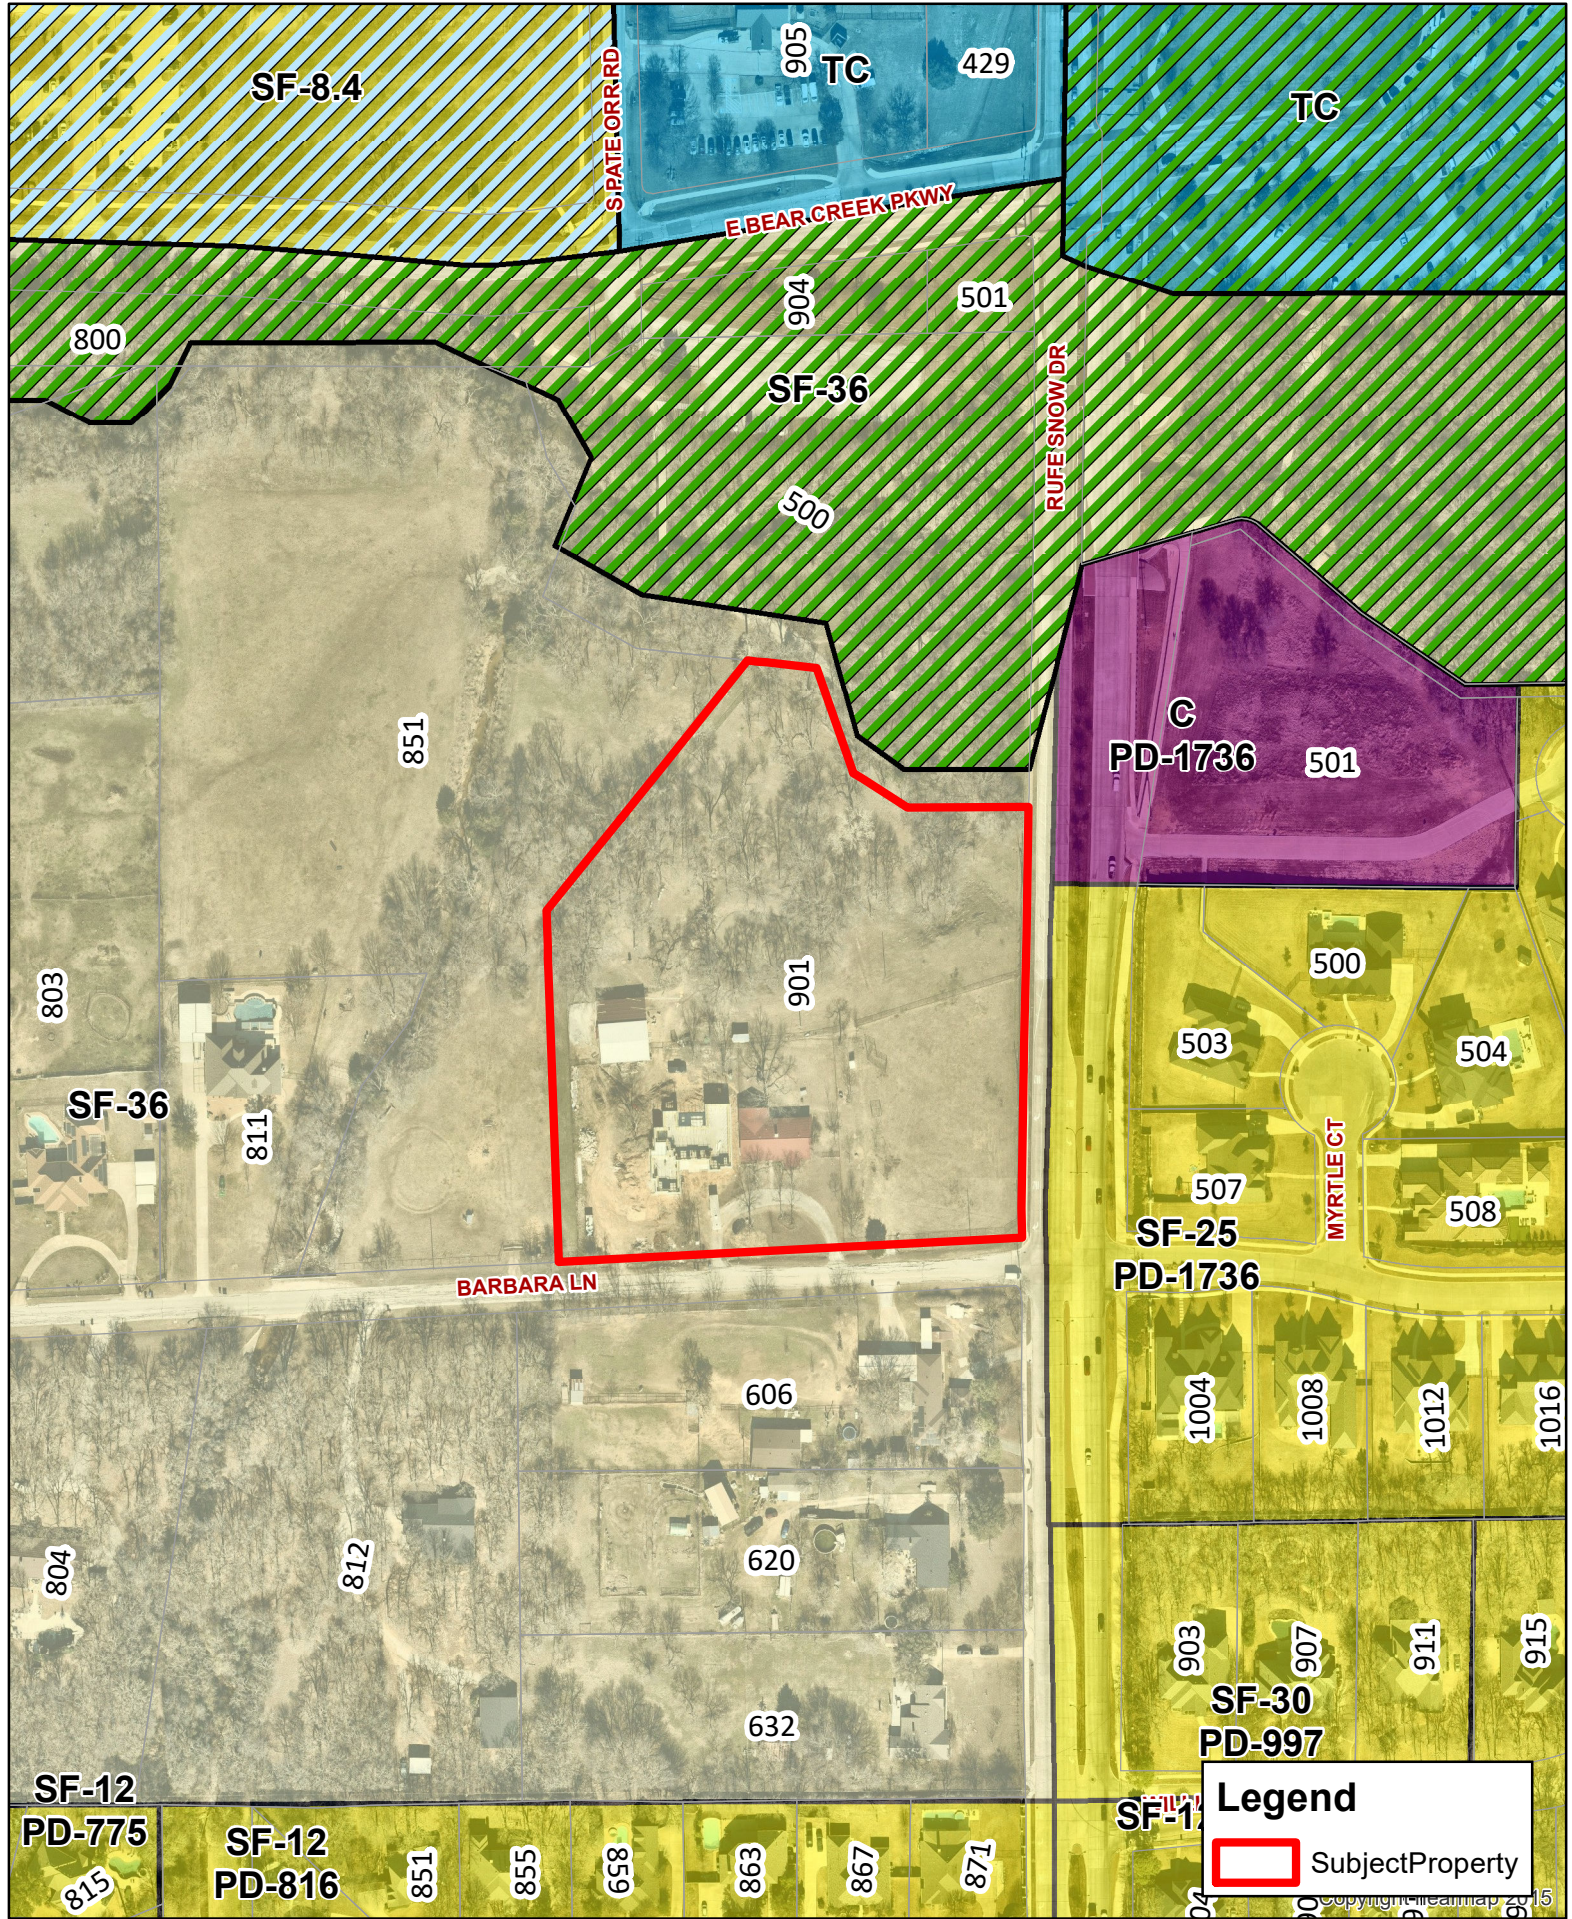

**Legend**

Subject Property

Updated: 3/1/2023

**901 Barbara Ln**  
**SUP-23-0006**

**DISCLAIMER**  
This data has been compiled for the City of Keller. Various official and unofficial sources were used to gather this information. Every effort was made to ensure the accuracy of this data. However, no guarantee is given or implied to the accuracy of said data.

**Legend**

Subject Property

**901 Barbara Ln**  
**SUP-23-0006**

Updated: 3/1/2023

**DISCLAIMER**  
This data has been compiled for the City of Keller. Various official and unofficial sources were used to gather this information. Every effort was made to ensure the accuracy of this data. However, no guarantee is given or implied to the accuracy of said data.