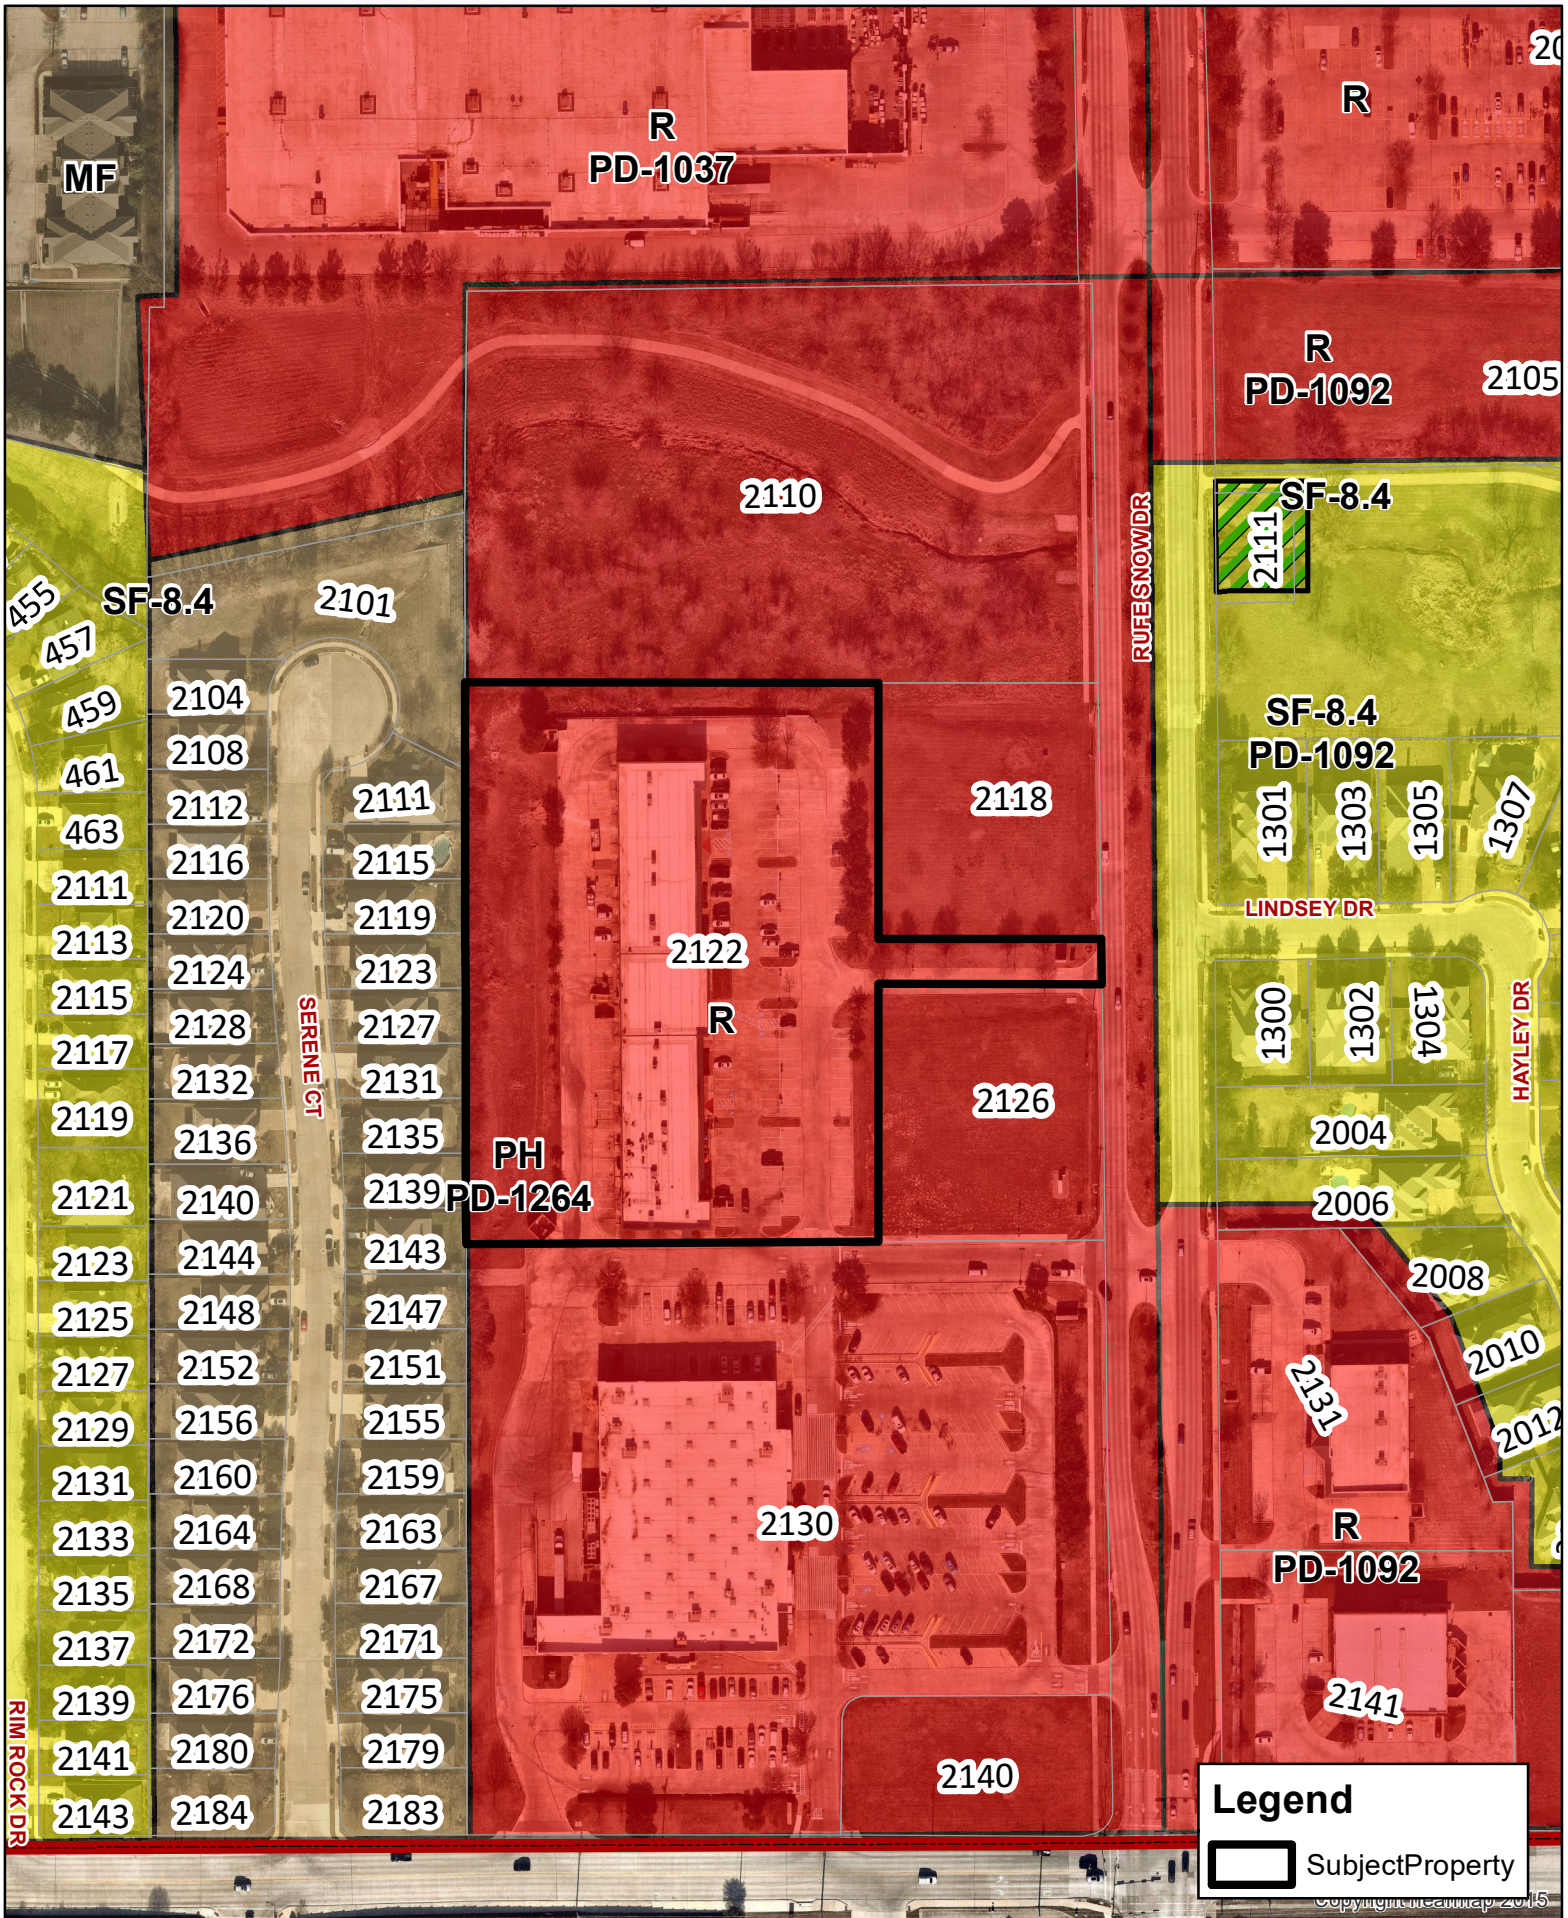

Updated: 5/11/2022

**2122 Rufe Snow Dr**

**DISCLAIMER**  
 This data has been compiled for the City of Keller. Various official and unofficial sources were used to gather this information. Every effort was made to ensure the accuracy of this data. However, no guarantee is given or implied to the accuracy of said data.

### 2122 Rufe Snow Dr

Updated: 5/11/2022

**DISCLAIMER**  
 This data has been compiled for the City of Keller. Various official and unofficial sources were used to gather this information. Every effort was made to ensure the accuracy of this data. However, no guarantee is given or implied to the accuracy of said data.