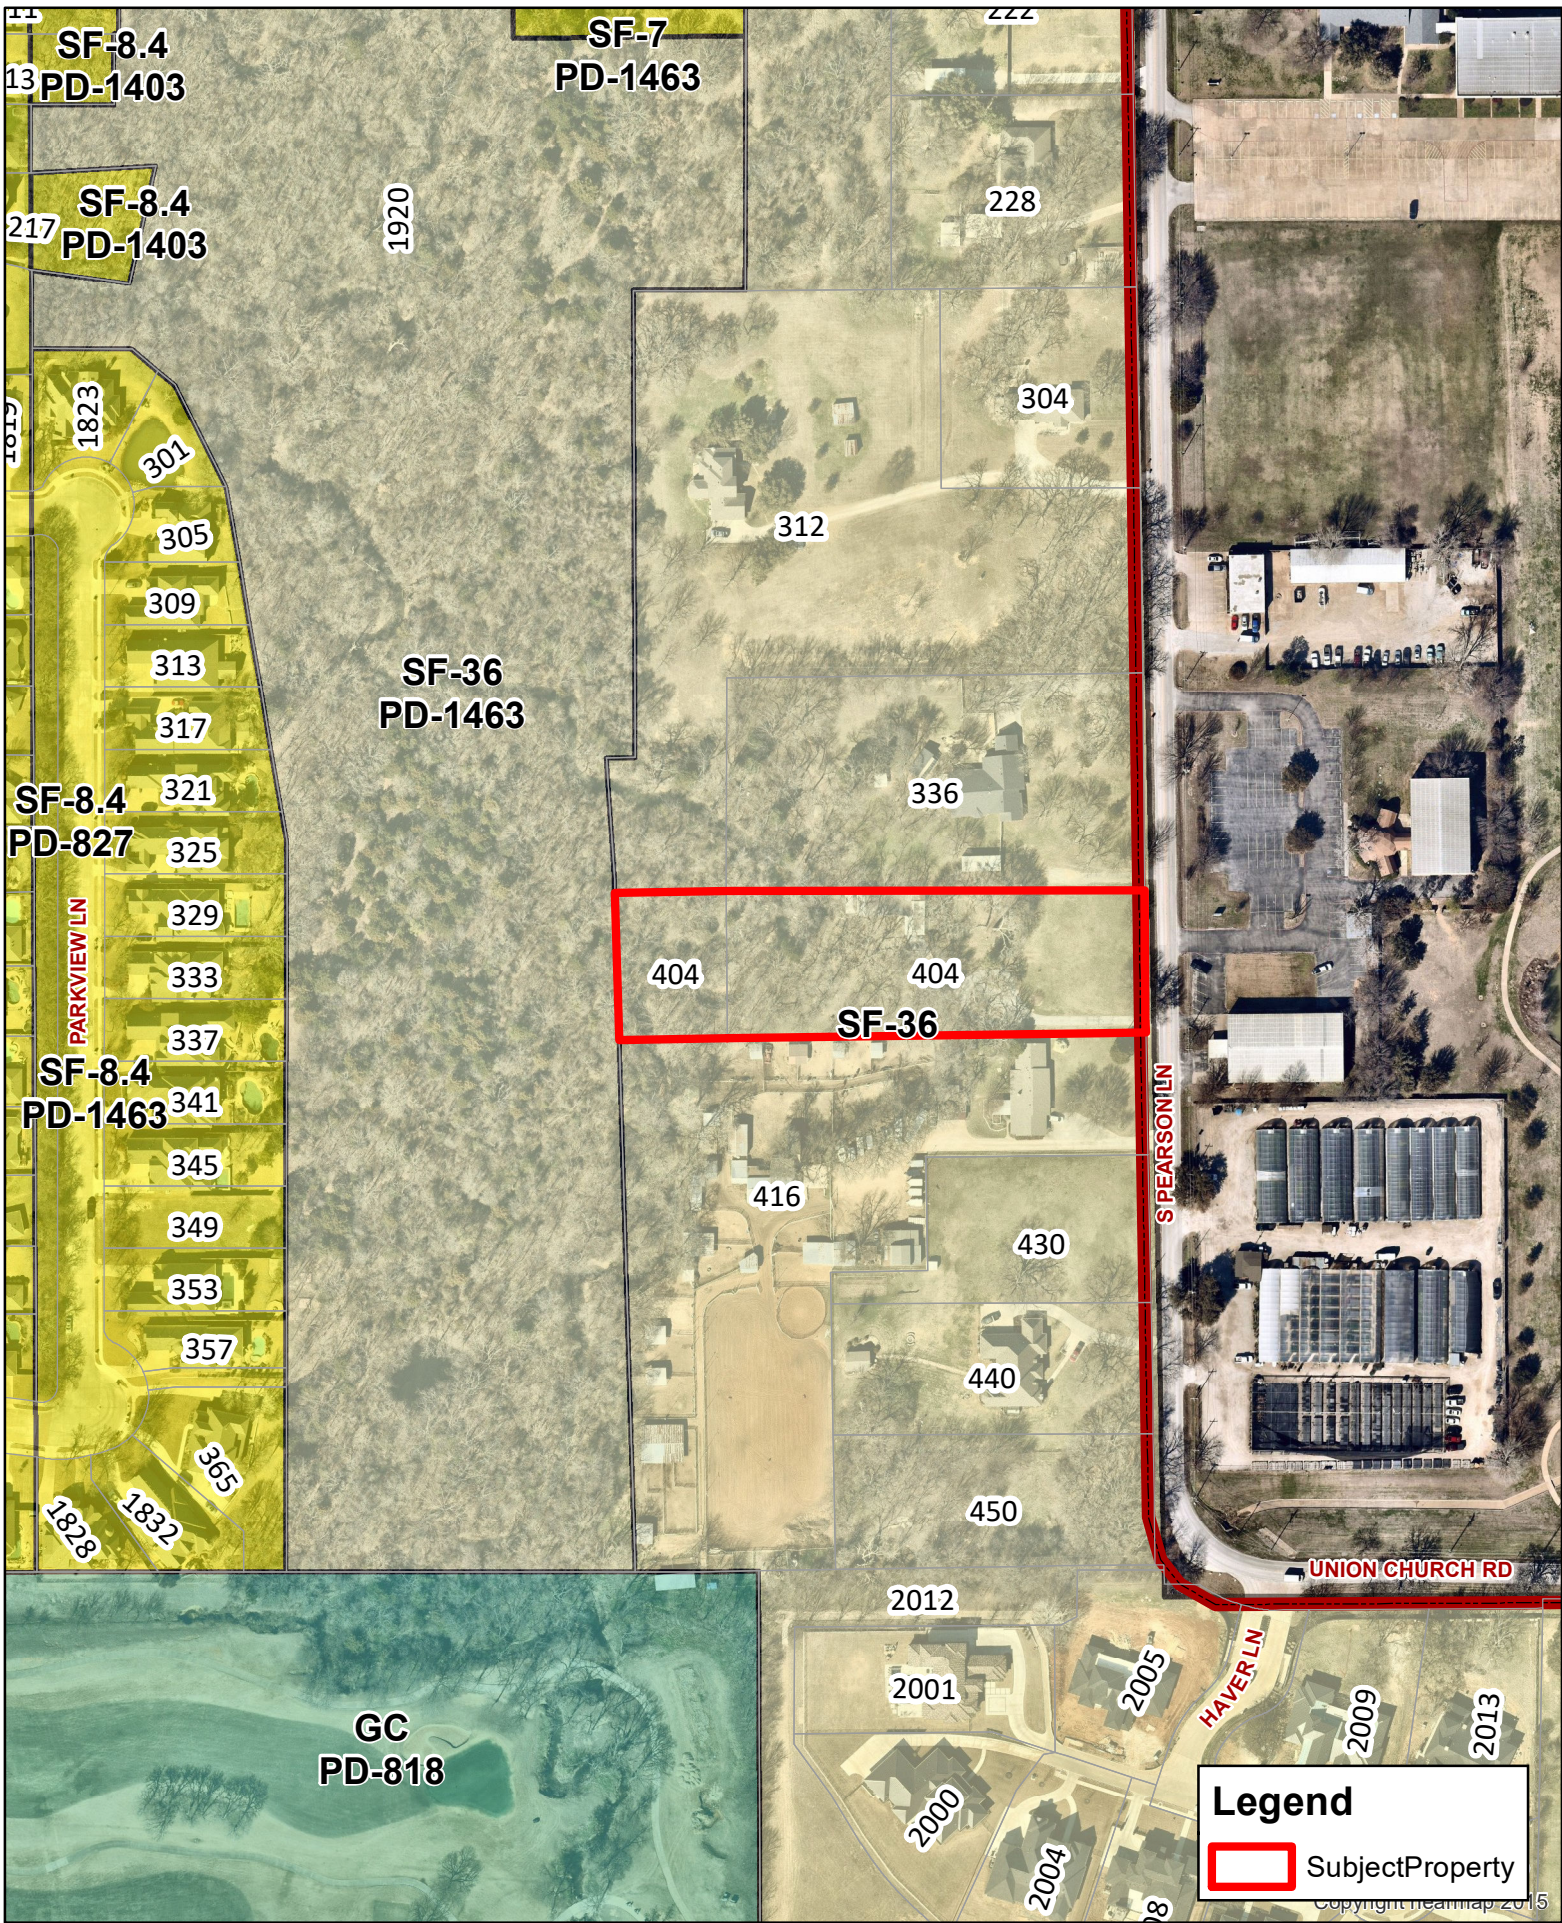

SUP-21-0013
404 S Pearson Ln

Updated: 4/28/2021

DISCLAIMER
 This data has been compiled for the City of Keller. Various official and unofficial sources were used to gather this information. Every effort was made to ensure the accuracy of this data. However, no guarantee is given or implied to the accuracy of said data.