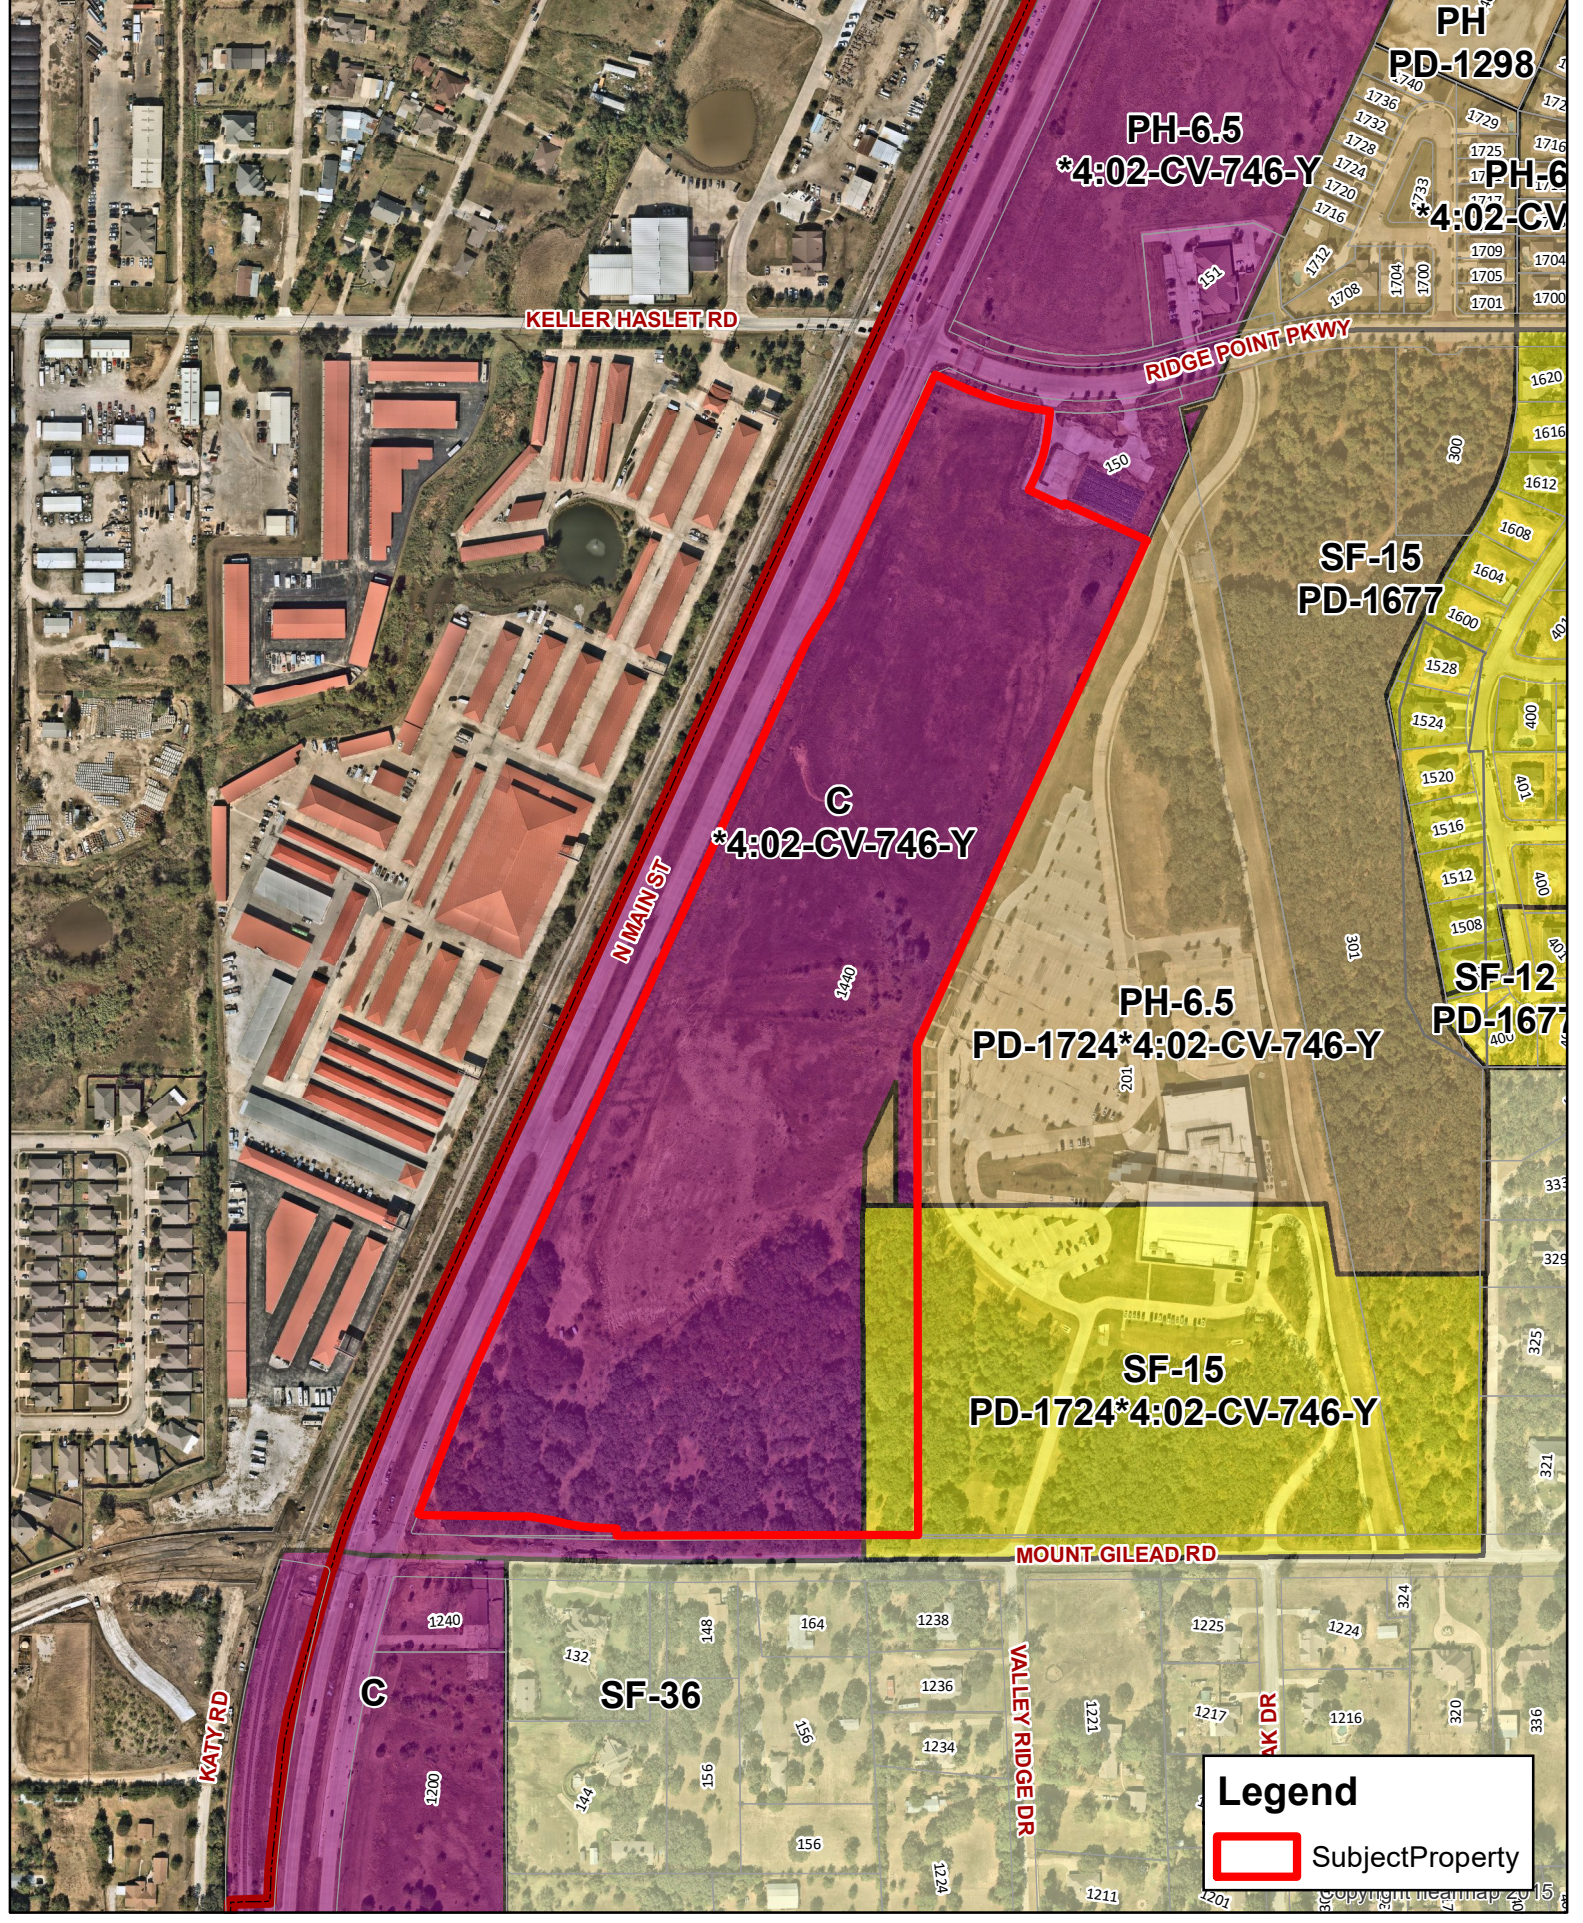

KELLER HASLET RD

RIDGE POINT PKWY

N MAIN ST

Phase I

1440

MOUNT GILEAD RD

KATY RD

VALLEY RIDGE DR

Legend

SubjectProperty

1440 N Main St
Z-19-0002

Updated: 12/31/2019

Legend

SubjectProperty

1440 N Main St
Z-19-0002

Updated: 12/31/2019