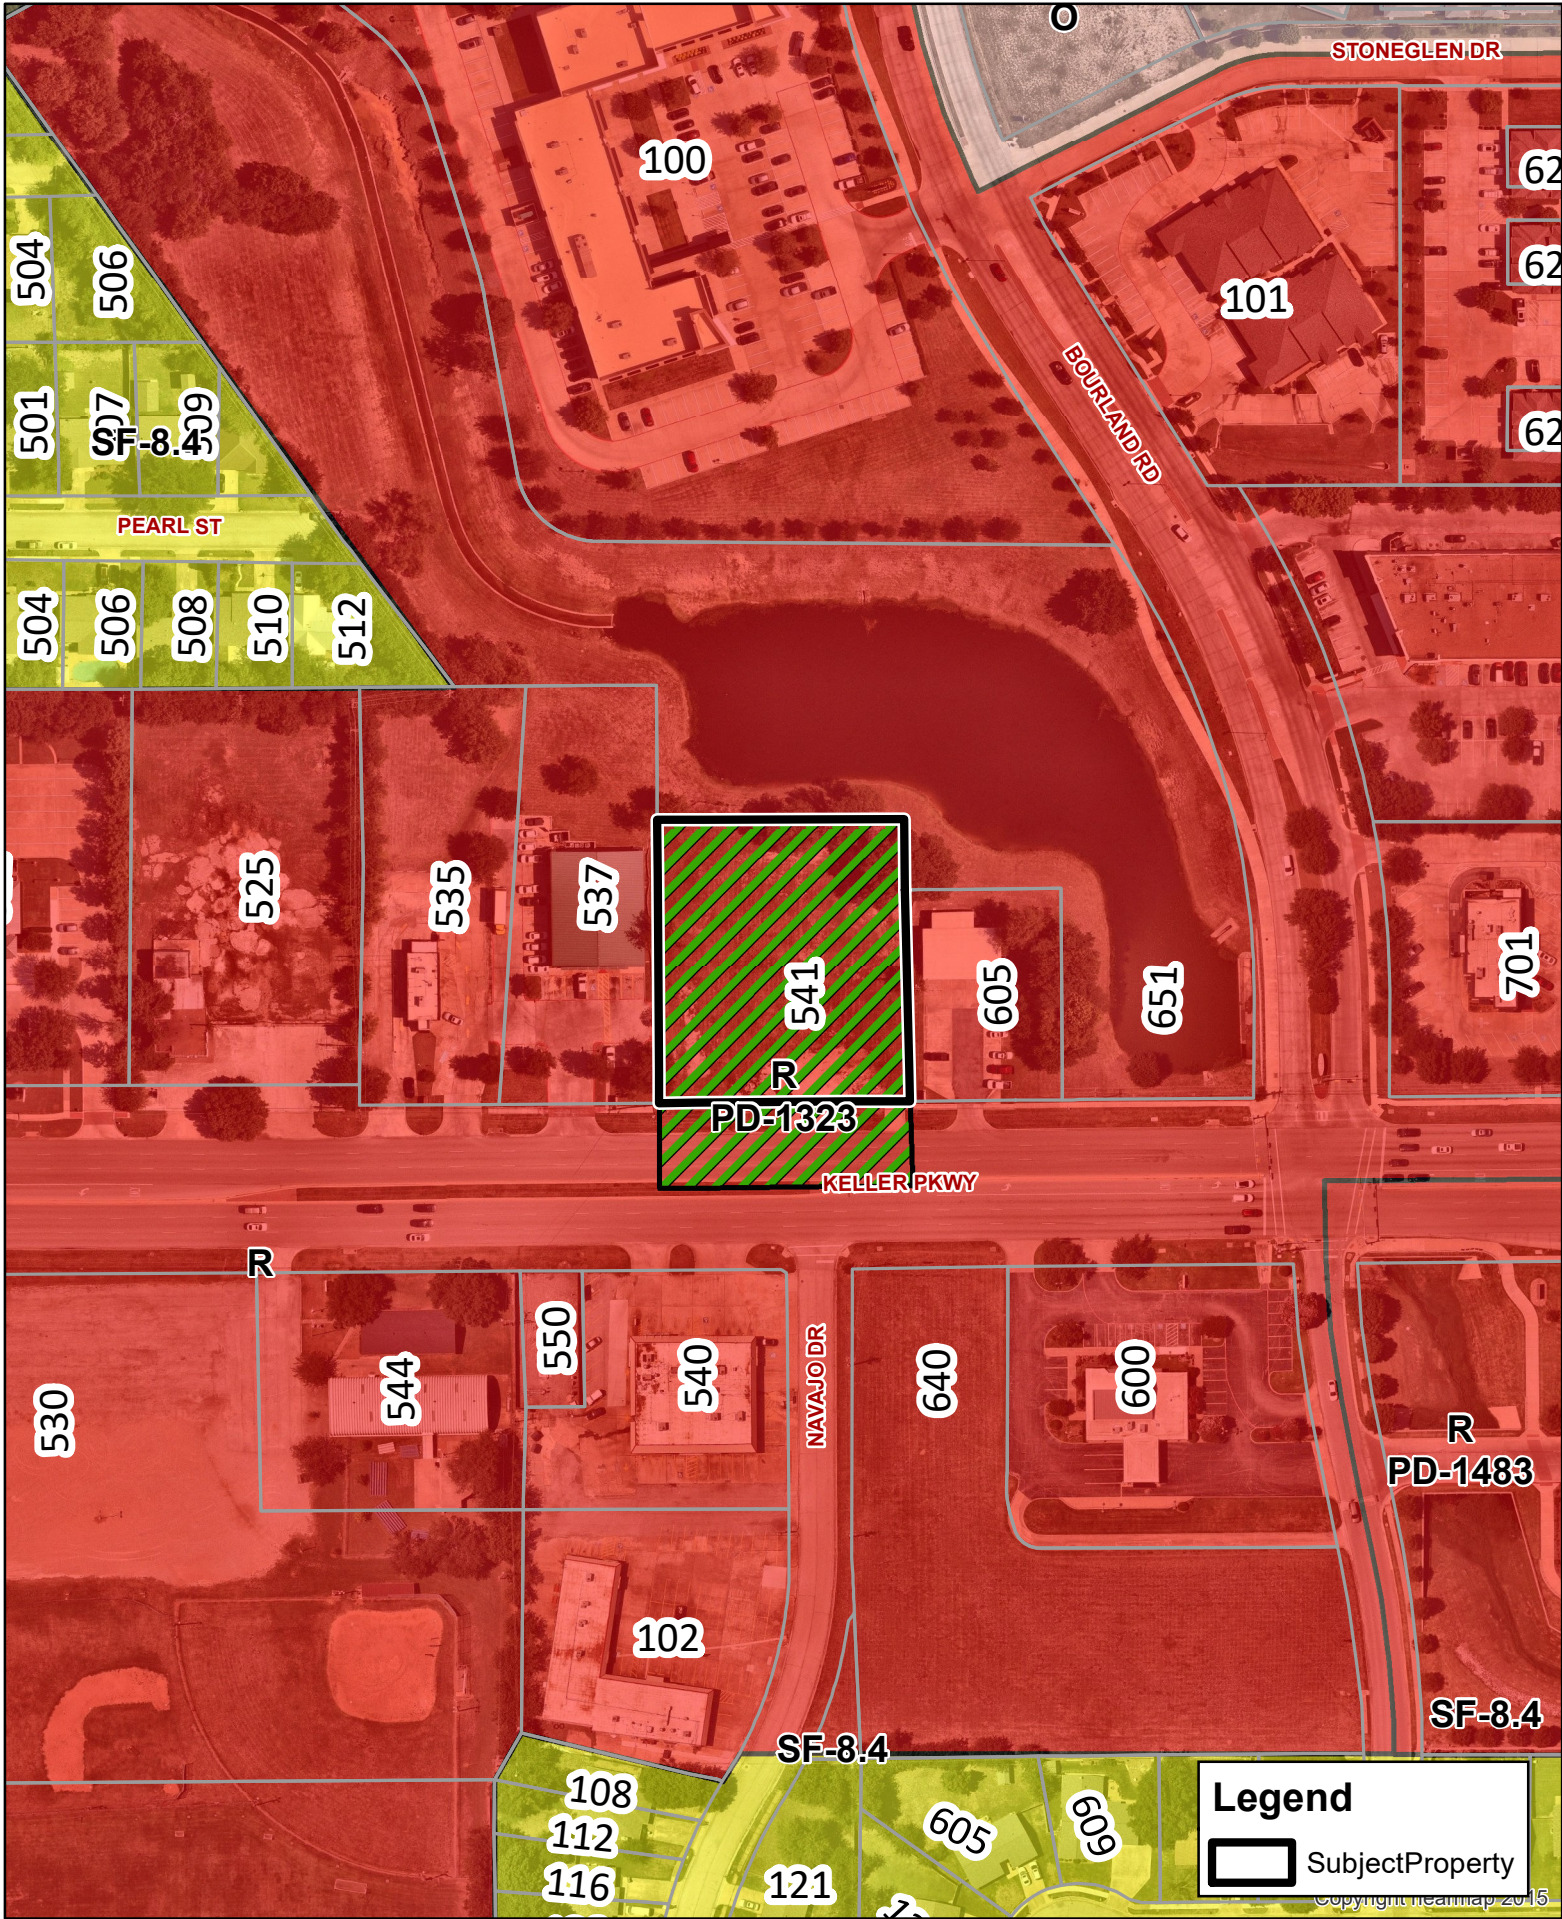

**Legend**

 SubjectProperty

**SP-23-0017 Te'Jun**  
**Site Plan**  
**541 Keller Pkwy**

Updated: 7/10/2023

**DISCLAIMER**  
 This data has been compiled for the City of Keller.  
 Various official and unofficial sources were used to gather this information.  
 Every effort was made to ensure the accuracy of this data.  
 However, no guarantee is given or implied to the accuracy of said data.

**SP-23-0017 Te'Jun**  
**Site Plan**  
**541 Keller Pkwy**

Updated: 7/10/2023

**DISCLAIMER**  
 This data has been compiled for the City of Keller. Various official and unofficial sources were used to gather this information. Every effort was made to ensure the accuracy of this data. However, no guarantee is given or implied to the accuracy of said data.

Copyright here map 2015