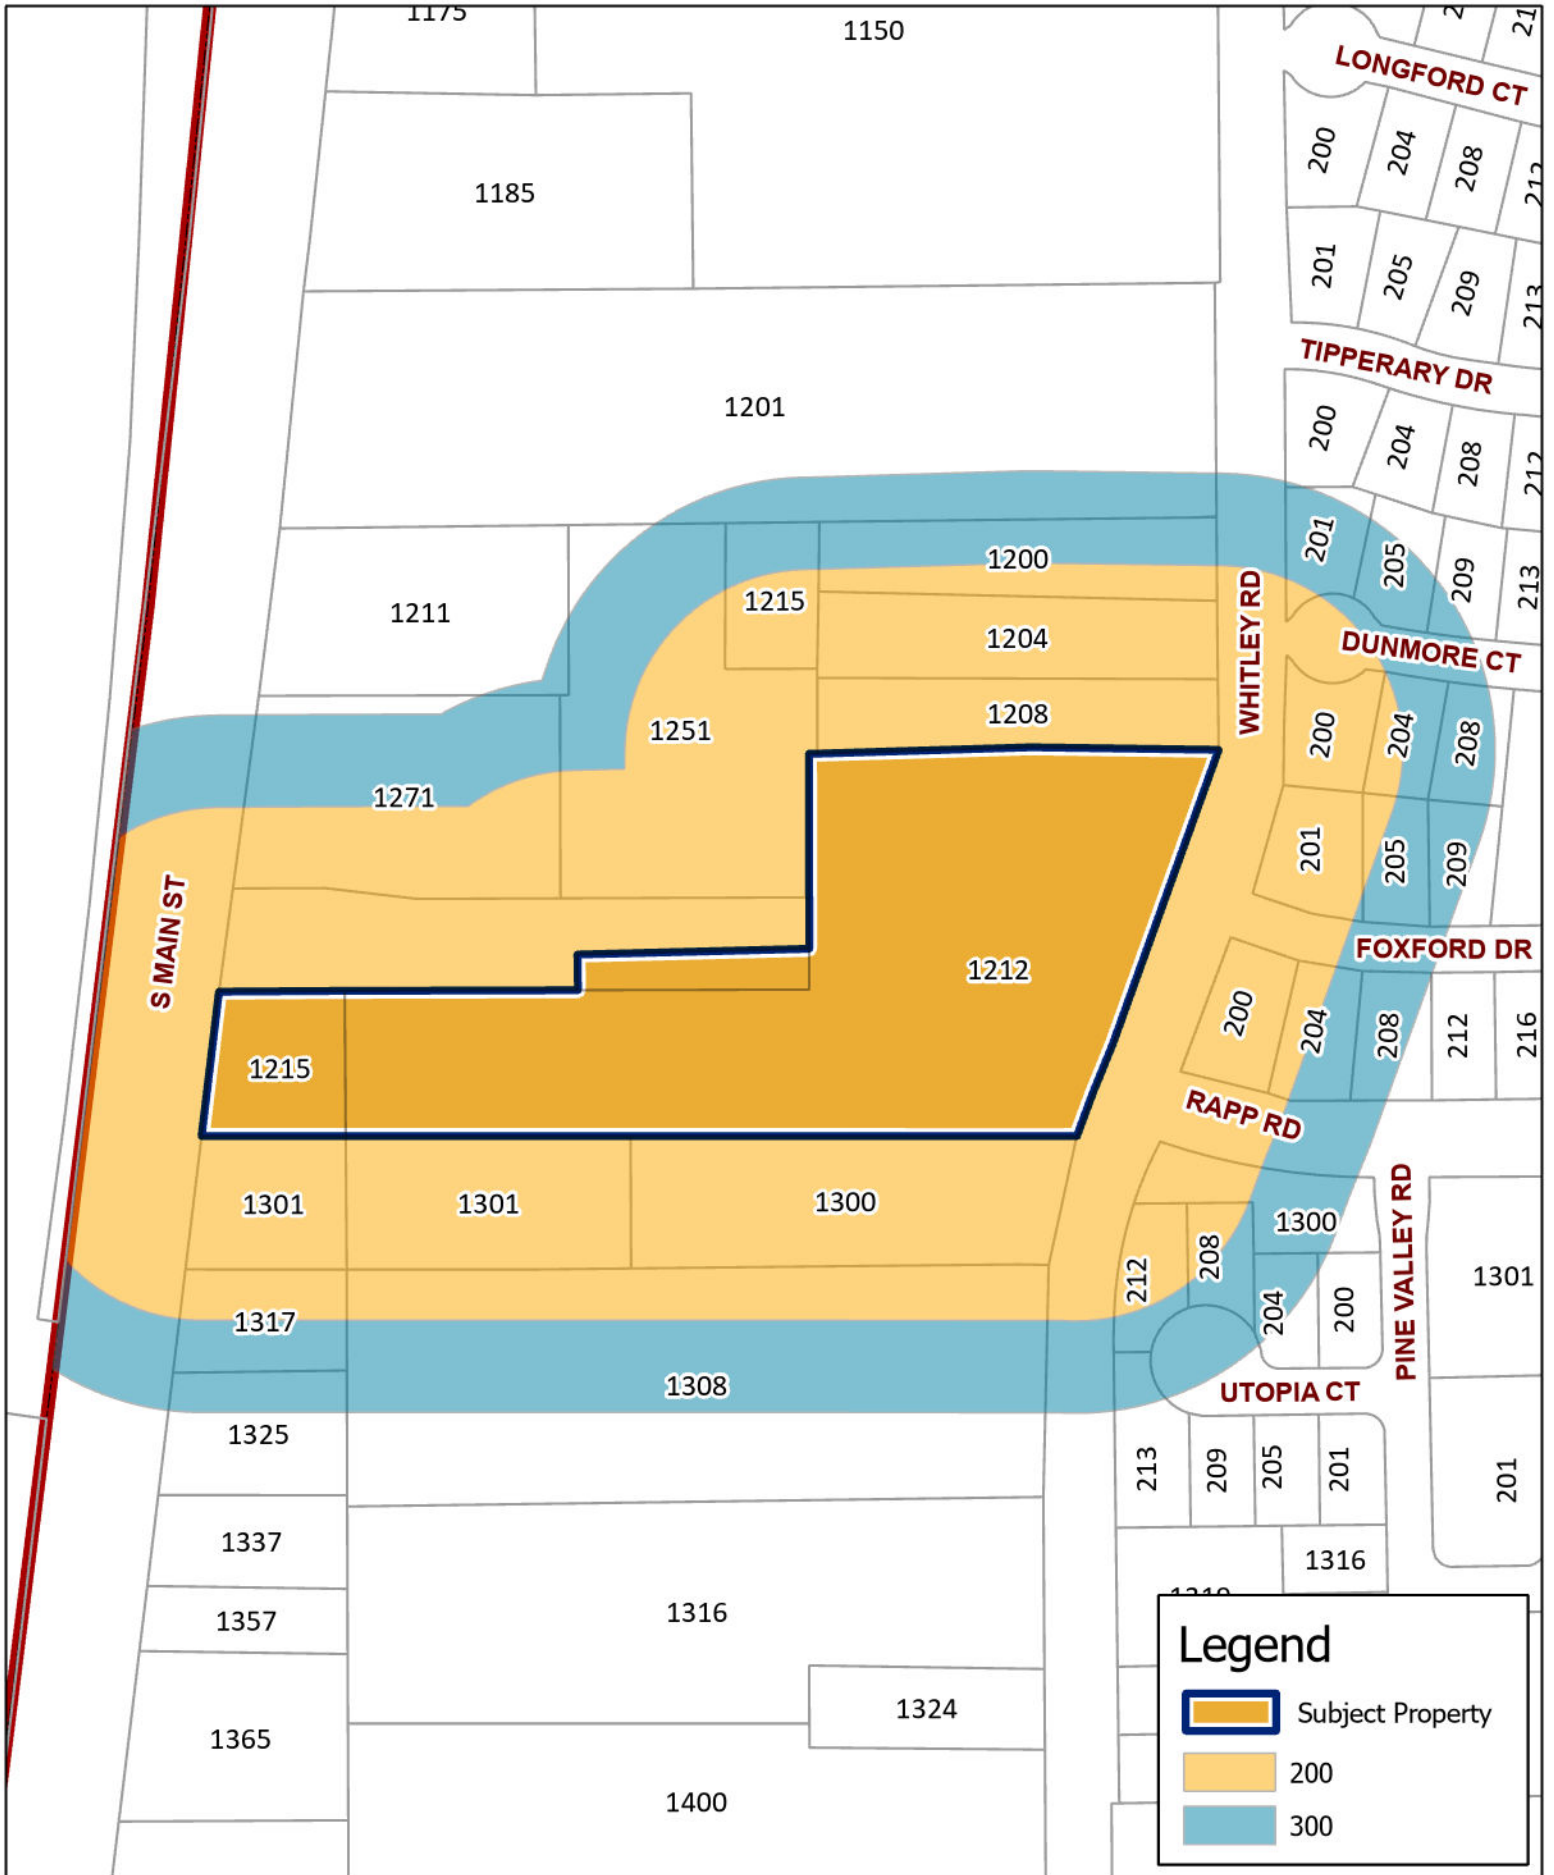

**Legend**

Subject Property

**DISCLAIMER**  
 This data has been compiled for the City of Keller.  
 Various official and unofficial sources were used to gather this information.  
 Every effort was made to ensure the accuracy of this data.  
 However, no guarantee is given or implied to the accuracy of said data.

**ZONE-2409-0005**

Updated: 10/8/2024

**Legend**

- Subject Property
- 200
- 300

**DISCLAIMER**  
 This data has been compiled for the City of Keller.  
 Various official and unofficial sources were used to gather this information.  
 Every effort was made to ensure the accuracy of this data.  
 However, no guarantee is given or implied to the accuracy of said data.

**ZONE-2409-0005**

Updated: 10/8/2024