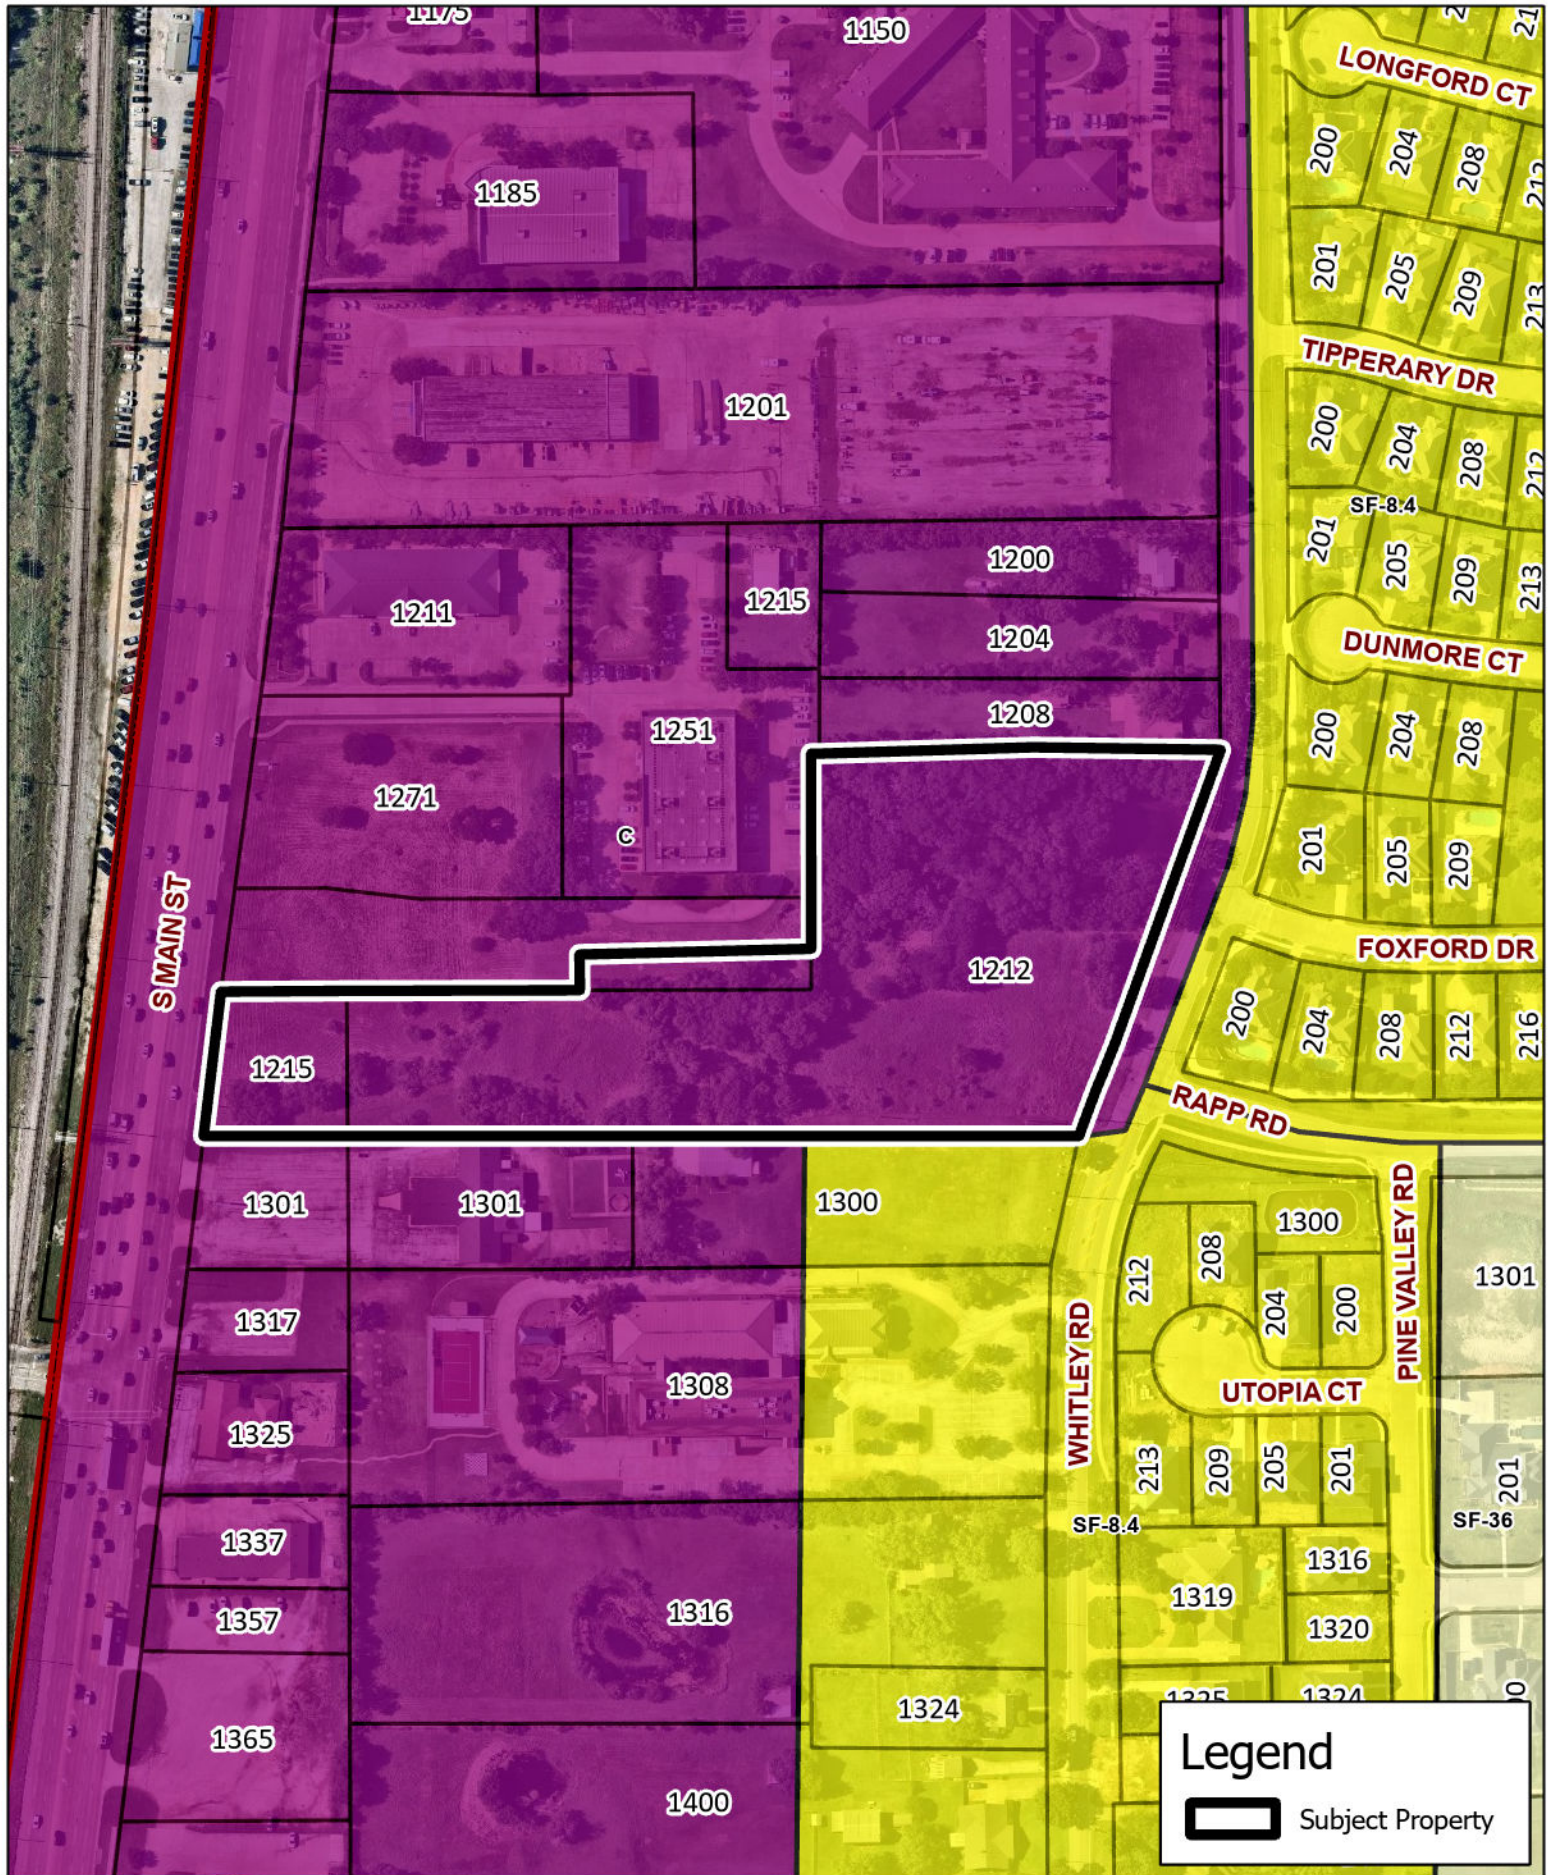

DISCLAIMER
This data has been compiled for the City of Keller.
Various official and unofficial sources were used to gather this information.
Every effort was made to ensure the accuracy of this data.
However, no guarantee is given or implied to the accuracy of said data.

ZONE-2409-0005

Updated: 10/8/2024