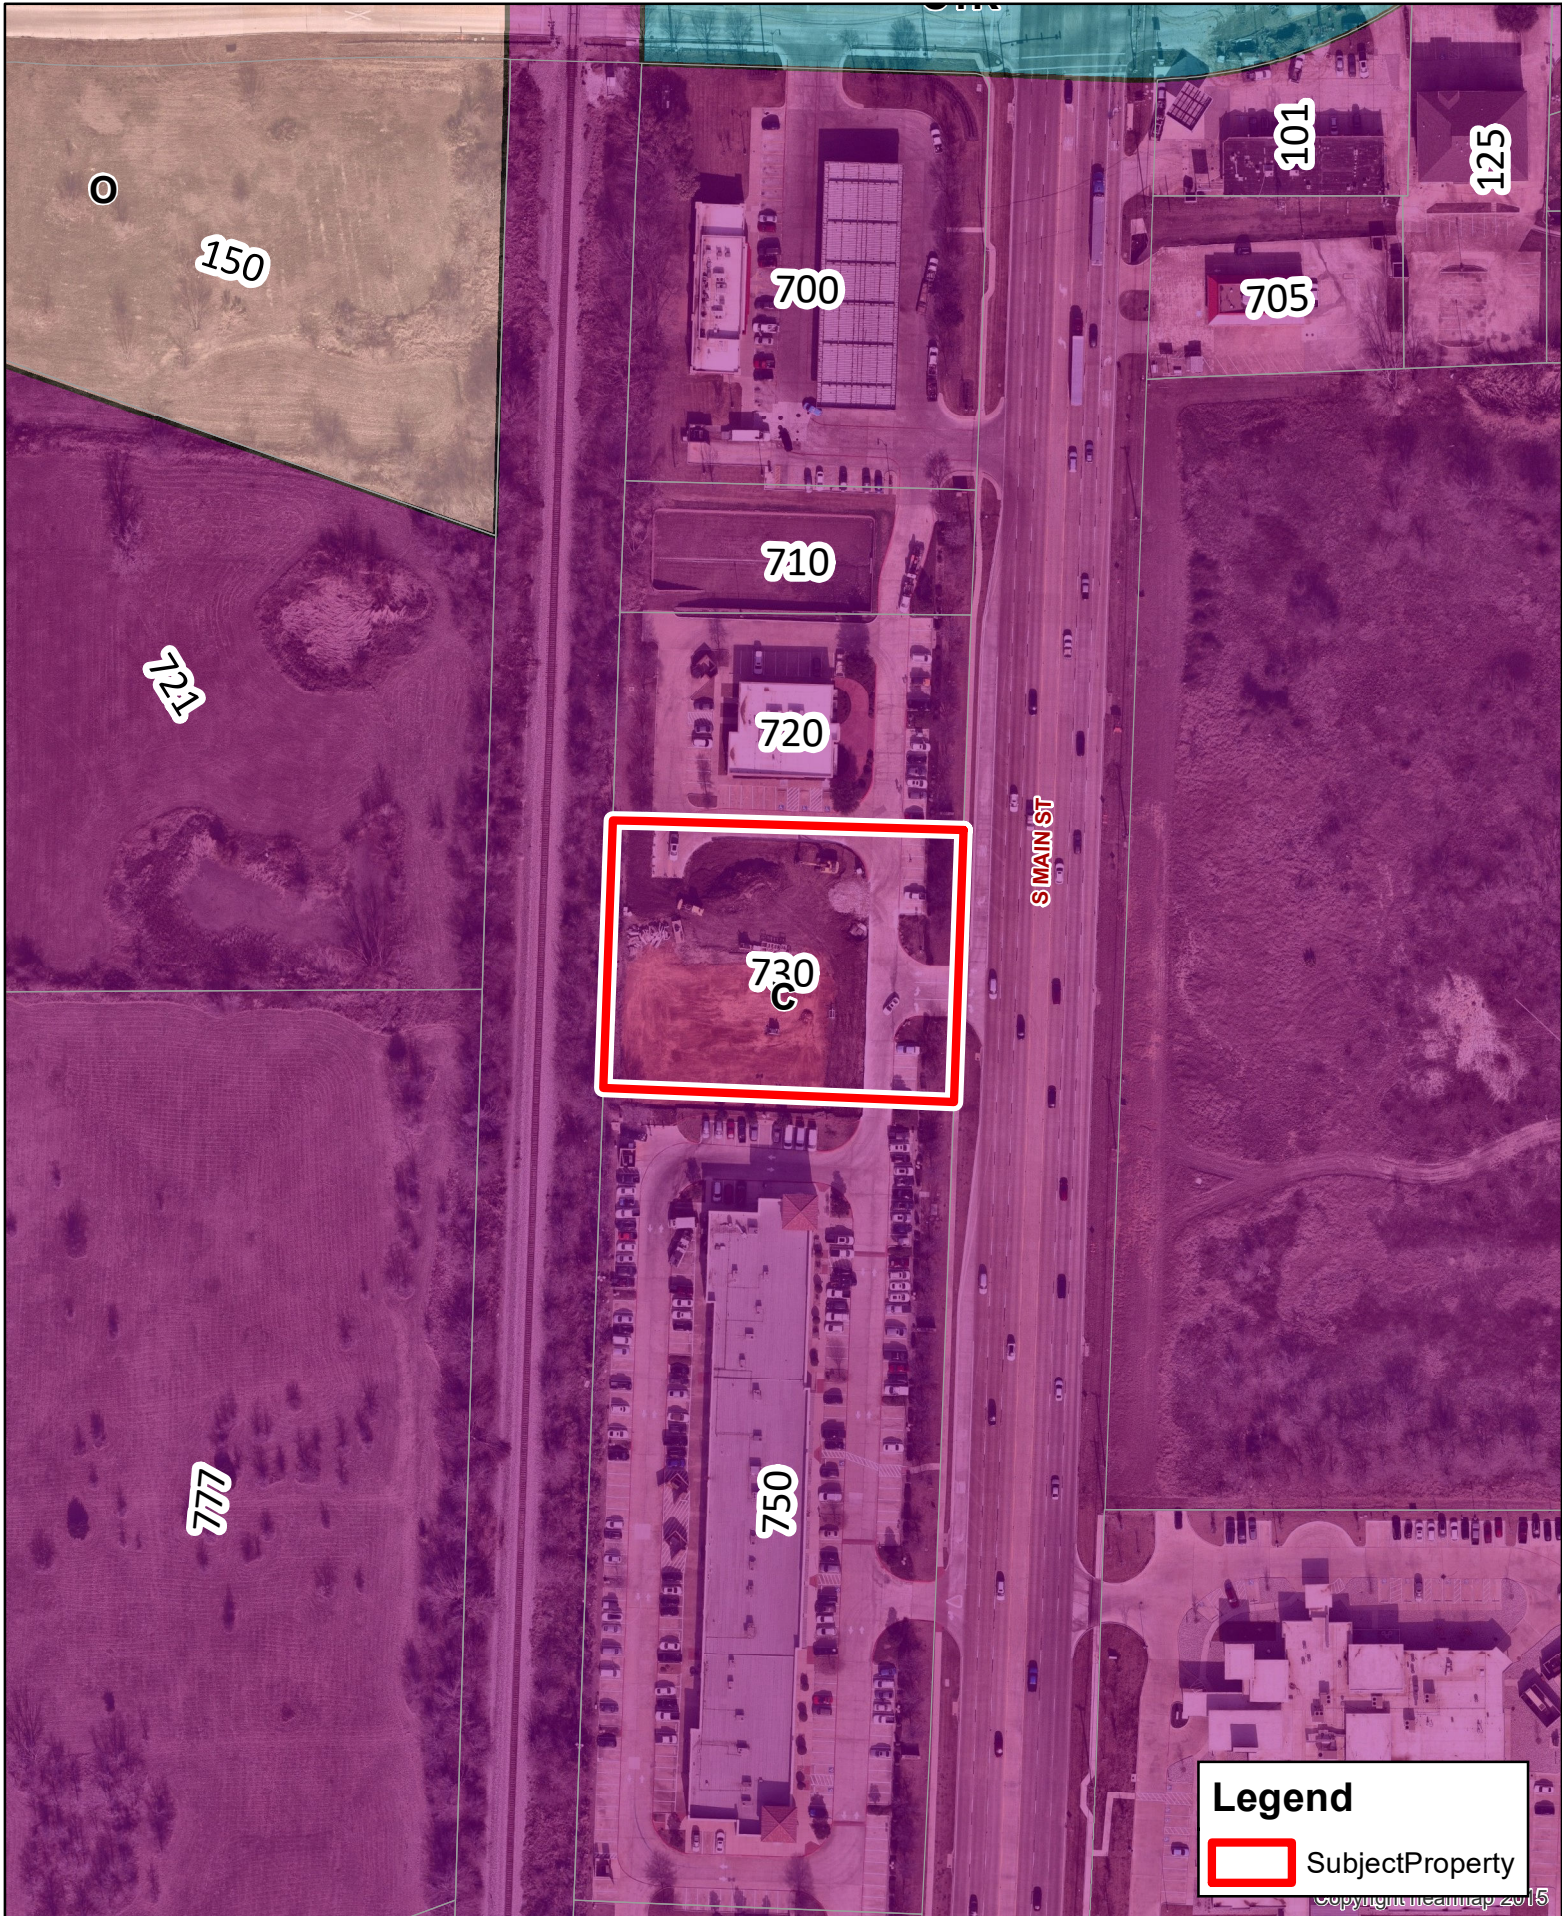

150

700

710

720

730

750

705

101

125

S MAIN ST

Legend

 SubjectProperty

Updated: 5/26/2022

**730 S Main St
SUP-22-0018**

DISCLAIMER
This data has been compiled for the City of Keller.
Various official and unofficial sources were used to gather this information.
Every effort was made to ensure the accuracy of this data.
However, no guarantee is given or implied to the accuracy of said data.