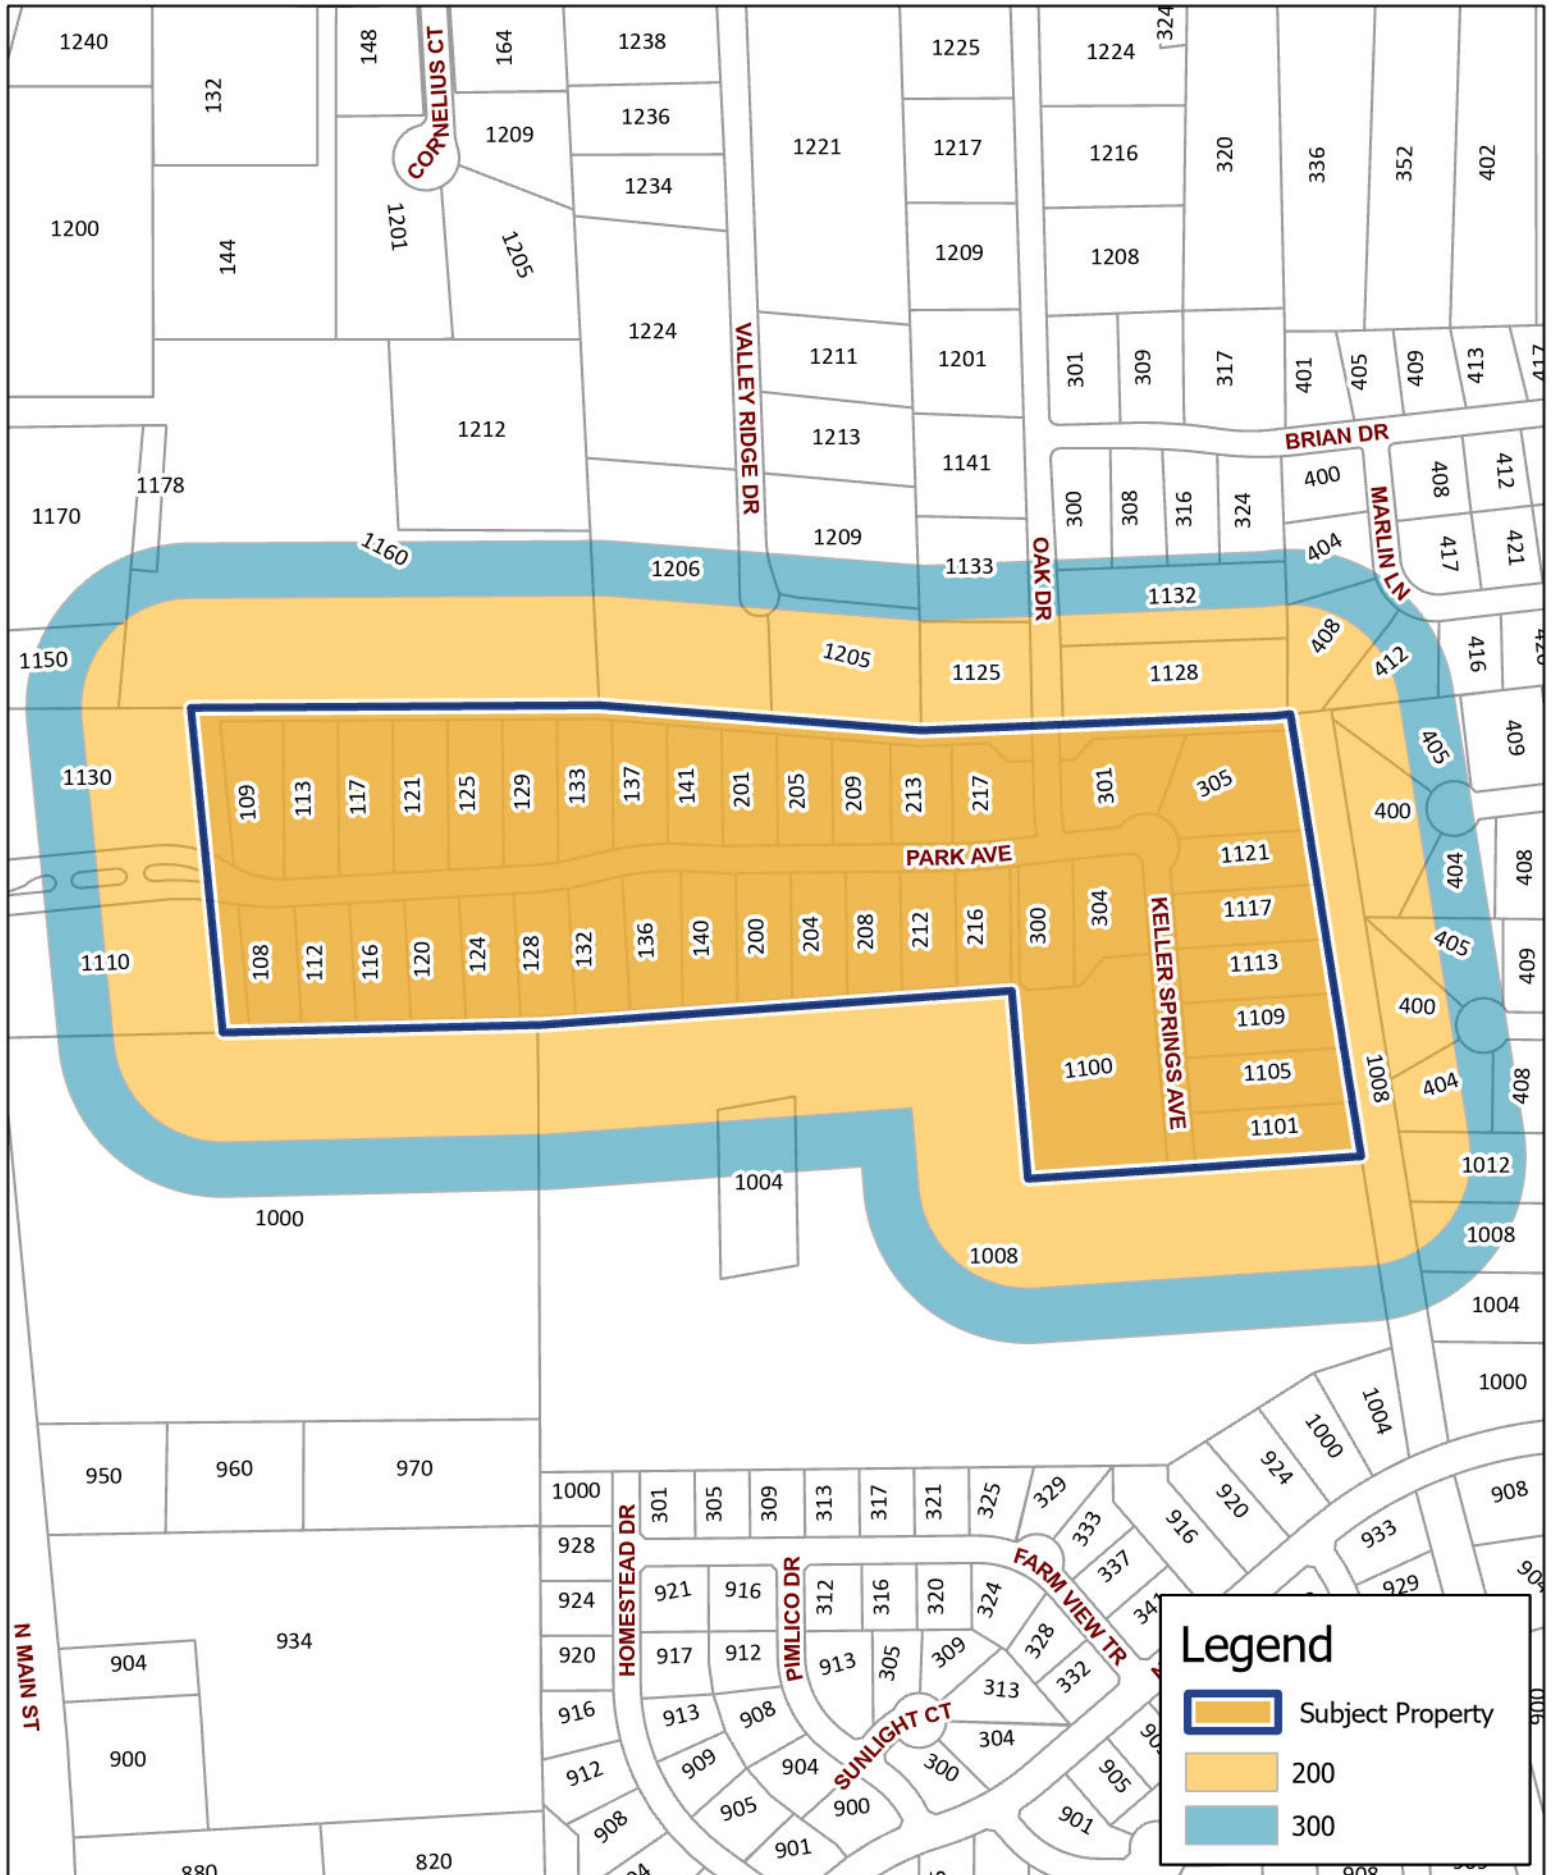

**Legend**

 Subject Property

**DISCLAIMER**  
 This data has been compiled for the City of Keller.  
 Various official and unofficial sources were used to gather this information.  
 Every effort was made to ensure the accuracy of this data.  
 However, no guarantee is given or implied to the accuracy of said data.

**ZONE-2411-0008**

Updated: 11/25/2024

**Legend**

- Subject Property
- 200
- 300

**DISCLAIMER**  
 This data has been compiled for the City of Keller.  
 Various official and unofficial sources were used to gather this information.  
 Every effort was made to ensure the accuracy of this data.  
 However, no guarantee is given or implied to the accuracy of said data.

**ZONE-2411-0008**

Updated: 11/25/2024