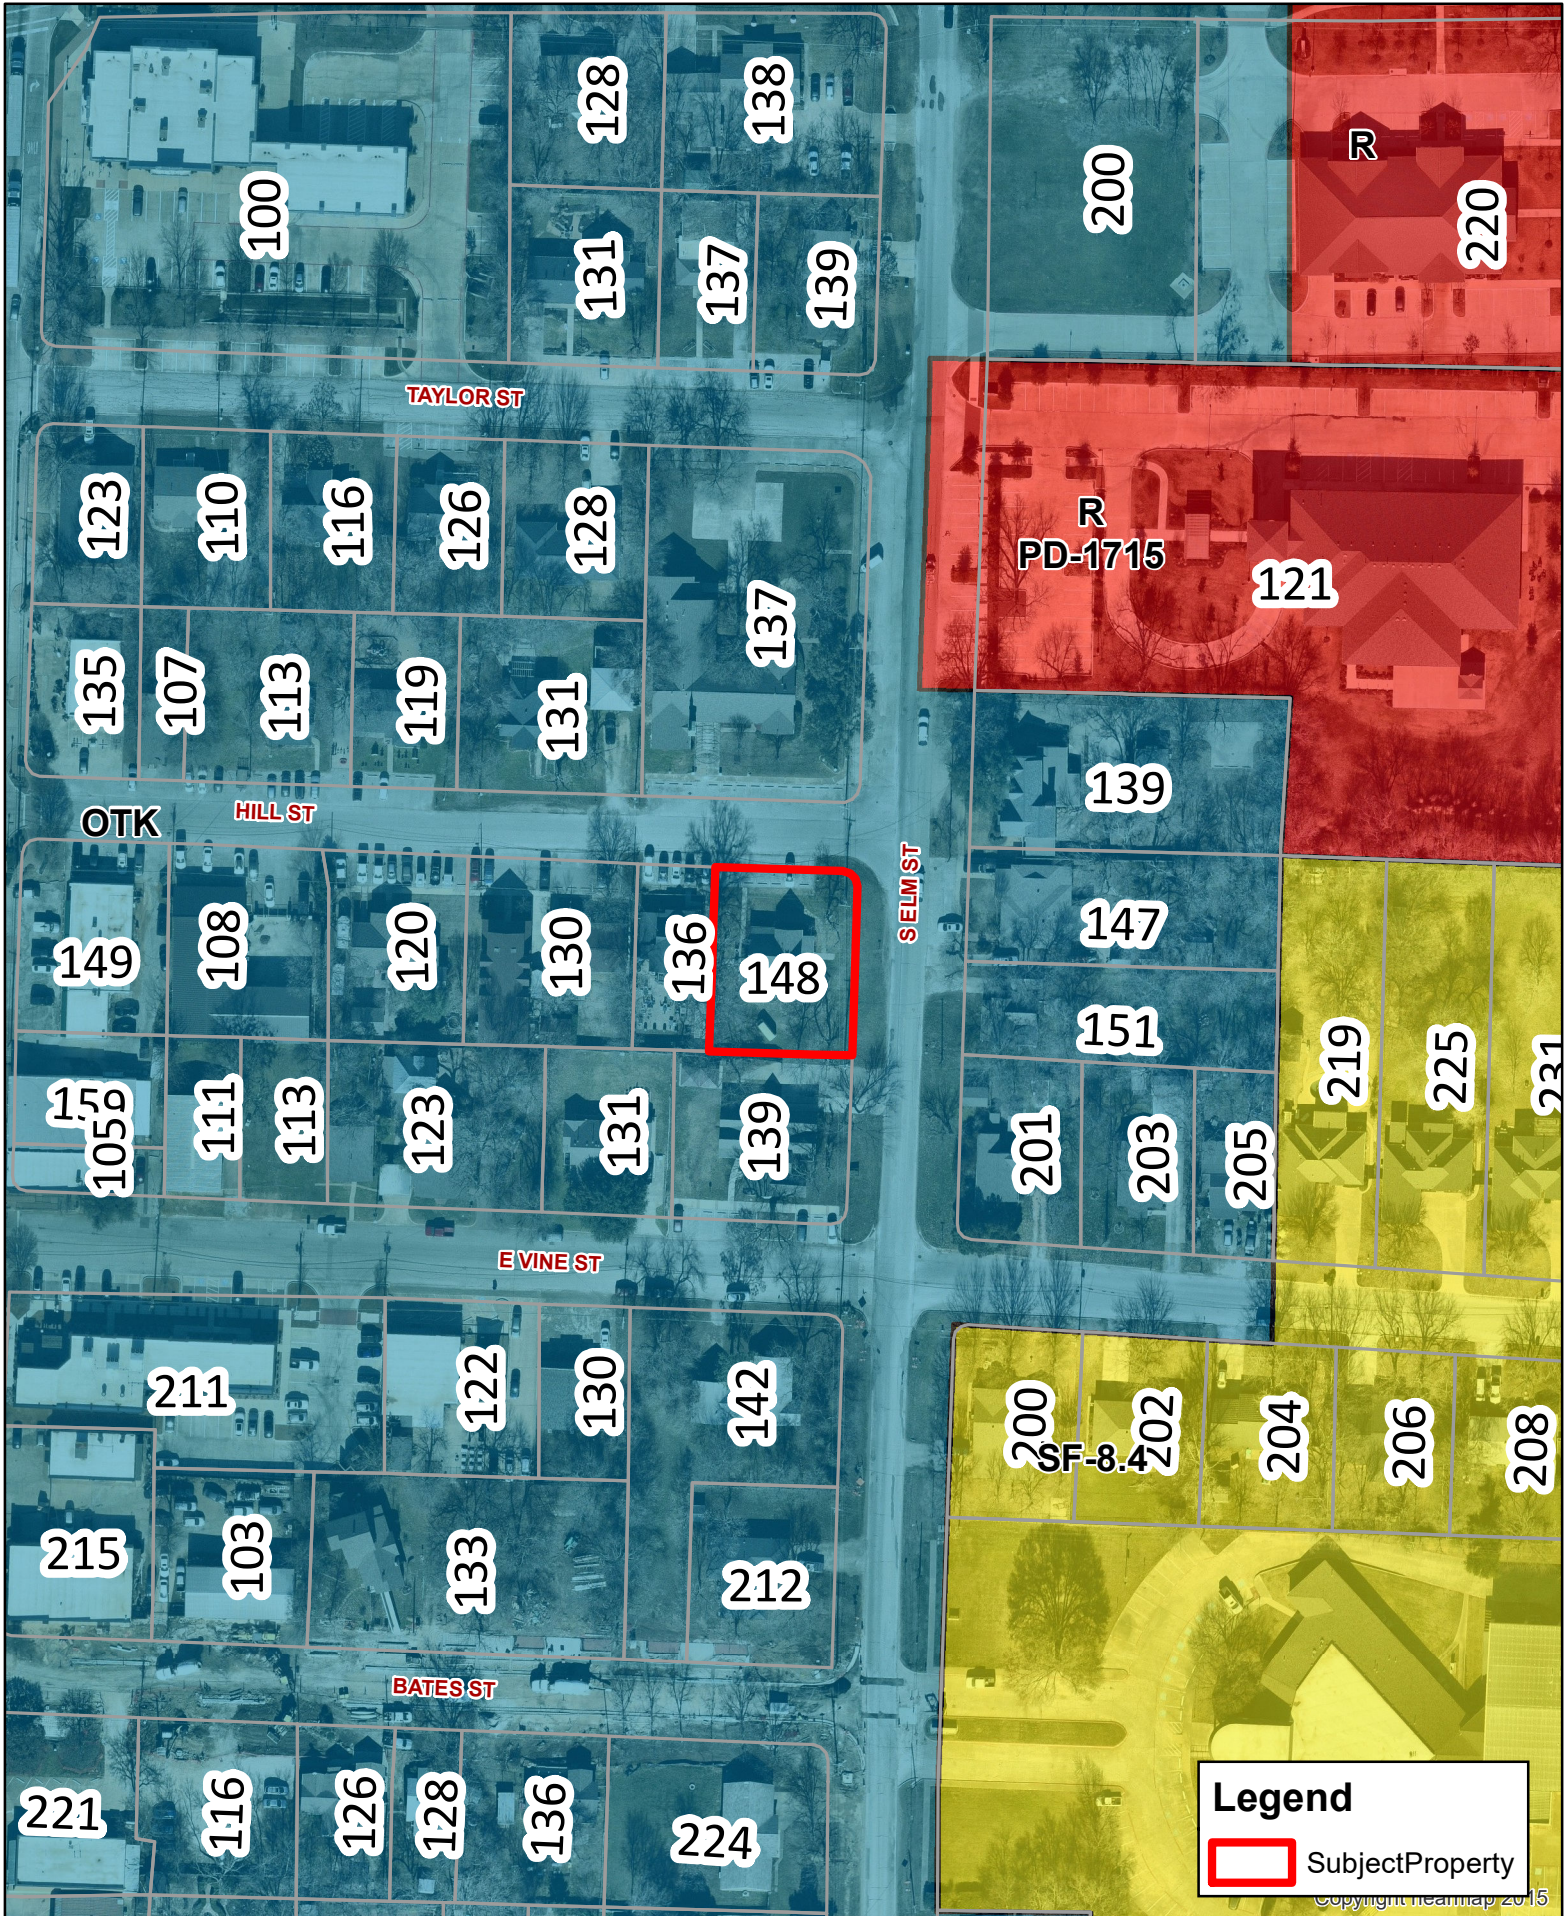

148 S Elm St

Updated: 5/25/2023

DISCLAIMER
 This data has been compiled for the City of Keller.
 Various official and unofficial sources were used to gather this information.
 Every effort was made to ensure the accuracy of this data.
 However, no guarantee is given or implied to the accuracy of said data.

Copyright iearnmap 2015

Updated: 5/25/2023

148 S Elm St

DISCLAIMER
 This data has been compiled for the City of Keller. Various official and unofficial sources were used to gather this information. Every effort was made to ensure the accuracy of this data. However, no guarantee is given or implied to the accuracy of said data.