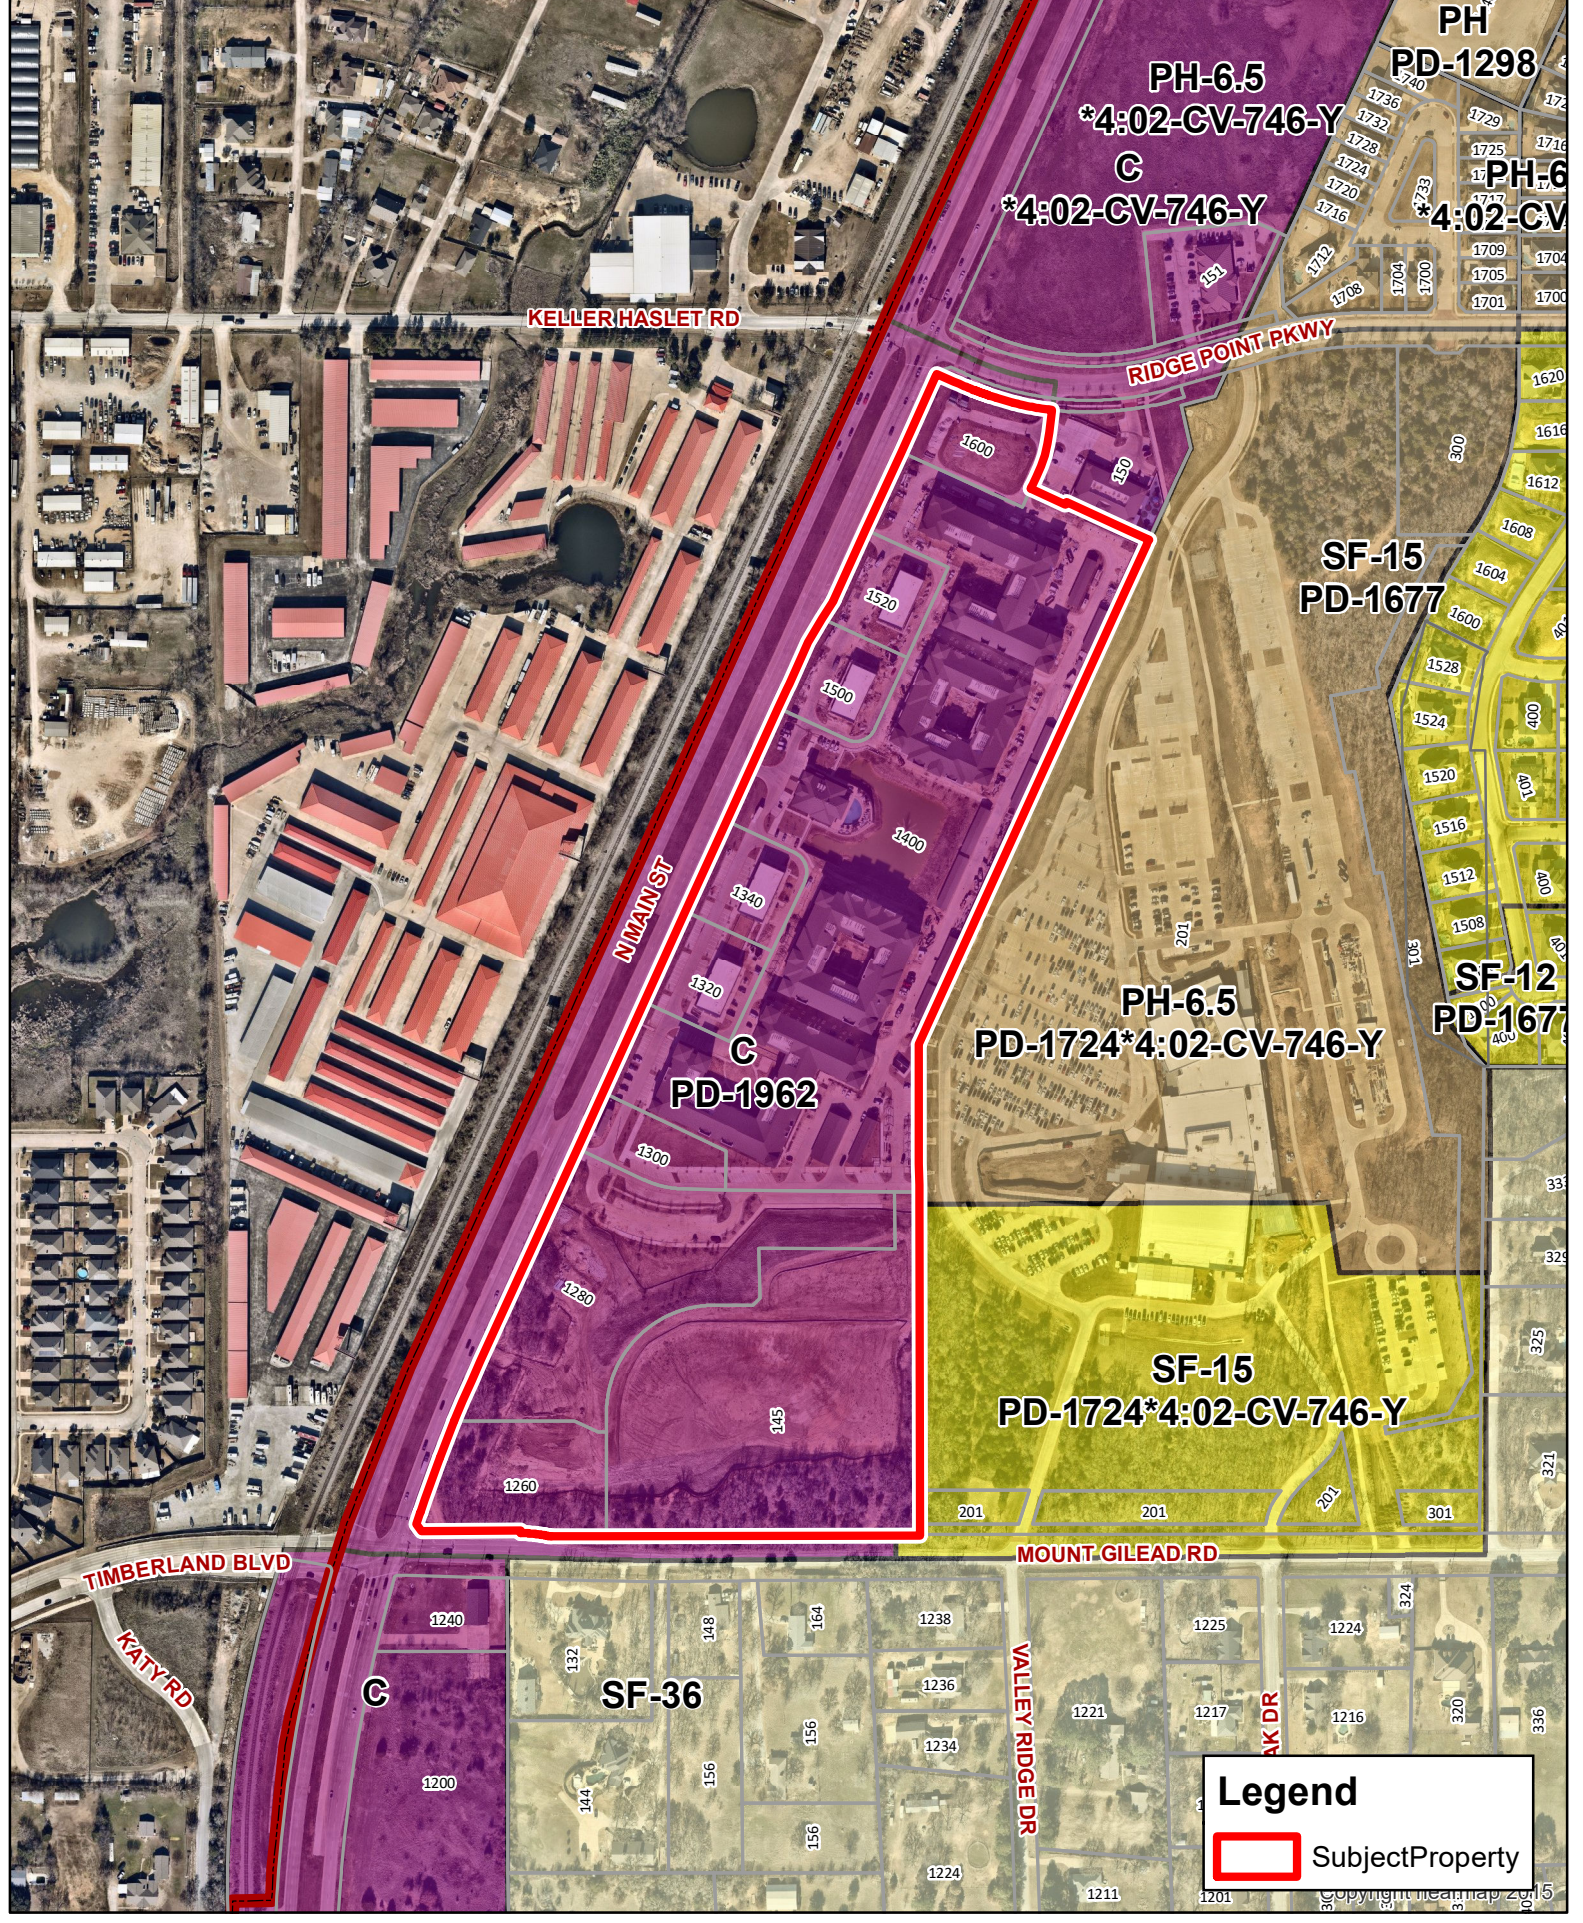

Legend

Subject Property

**Z-23-0001
Center Stage Addition
Planned Development
Amendment**

Updated: 6/7/2023

DISCLAIMER
This data has been compiled for the City of Keller. Various official and unofficial sources were used to gather this information. Every effort was made to ensure the accuracy of this data. However, no guarantee is given or implied to the accuracy of said data.