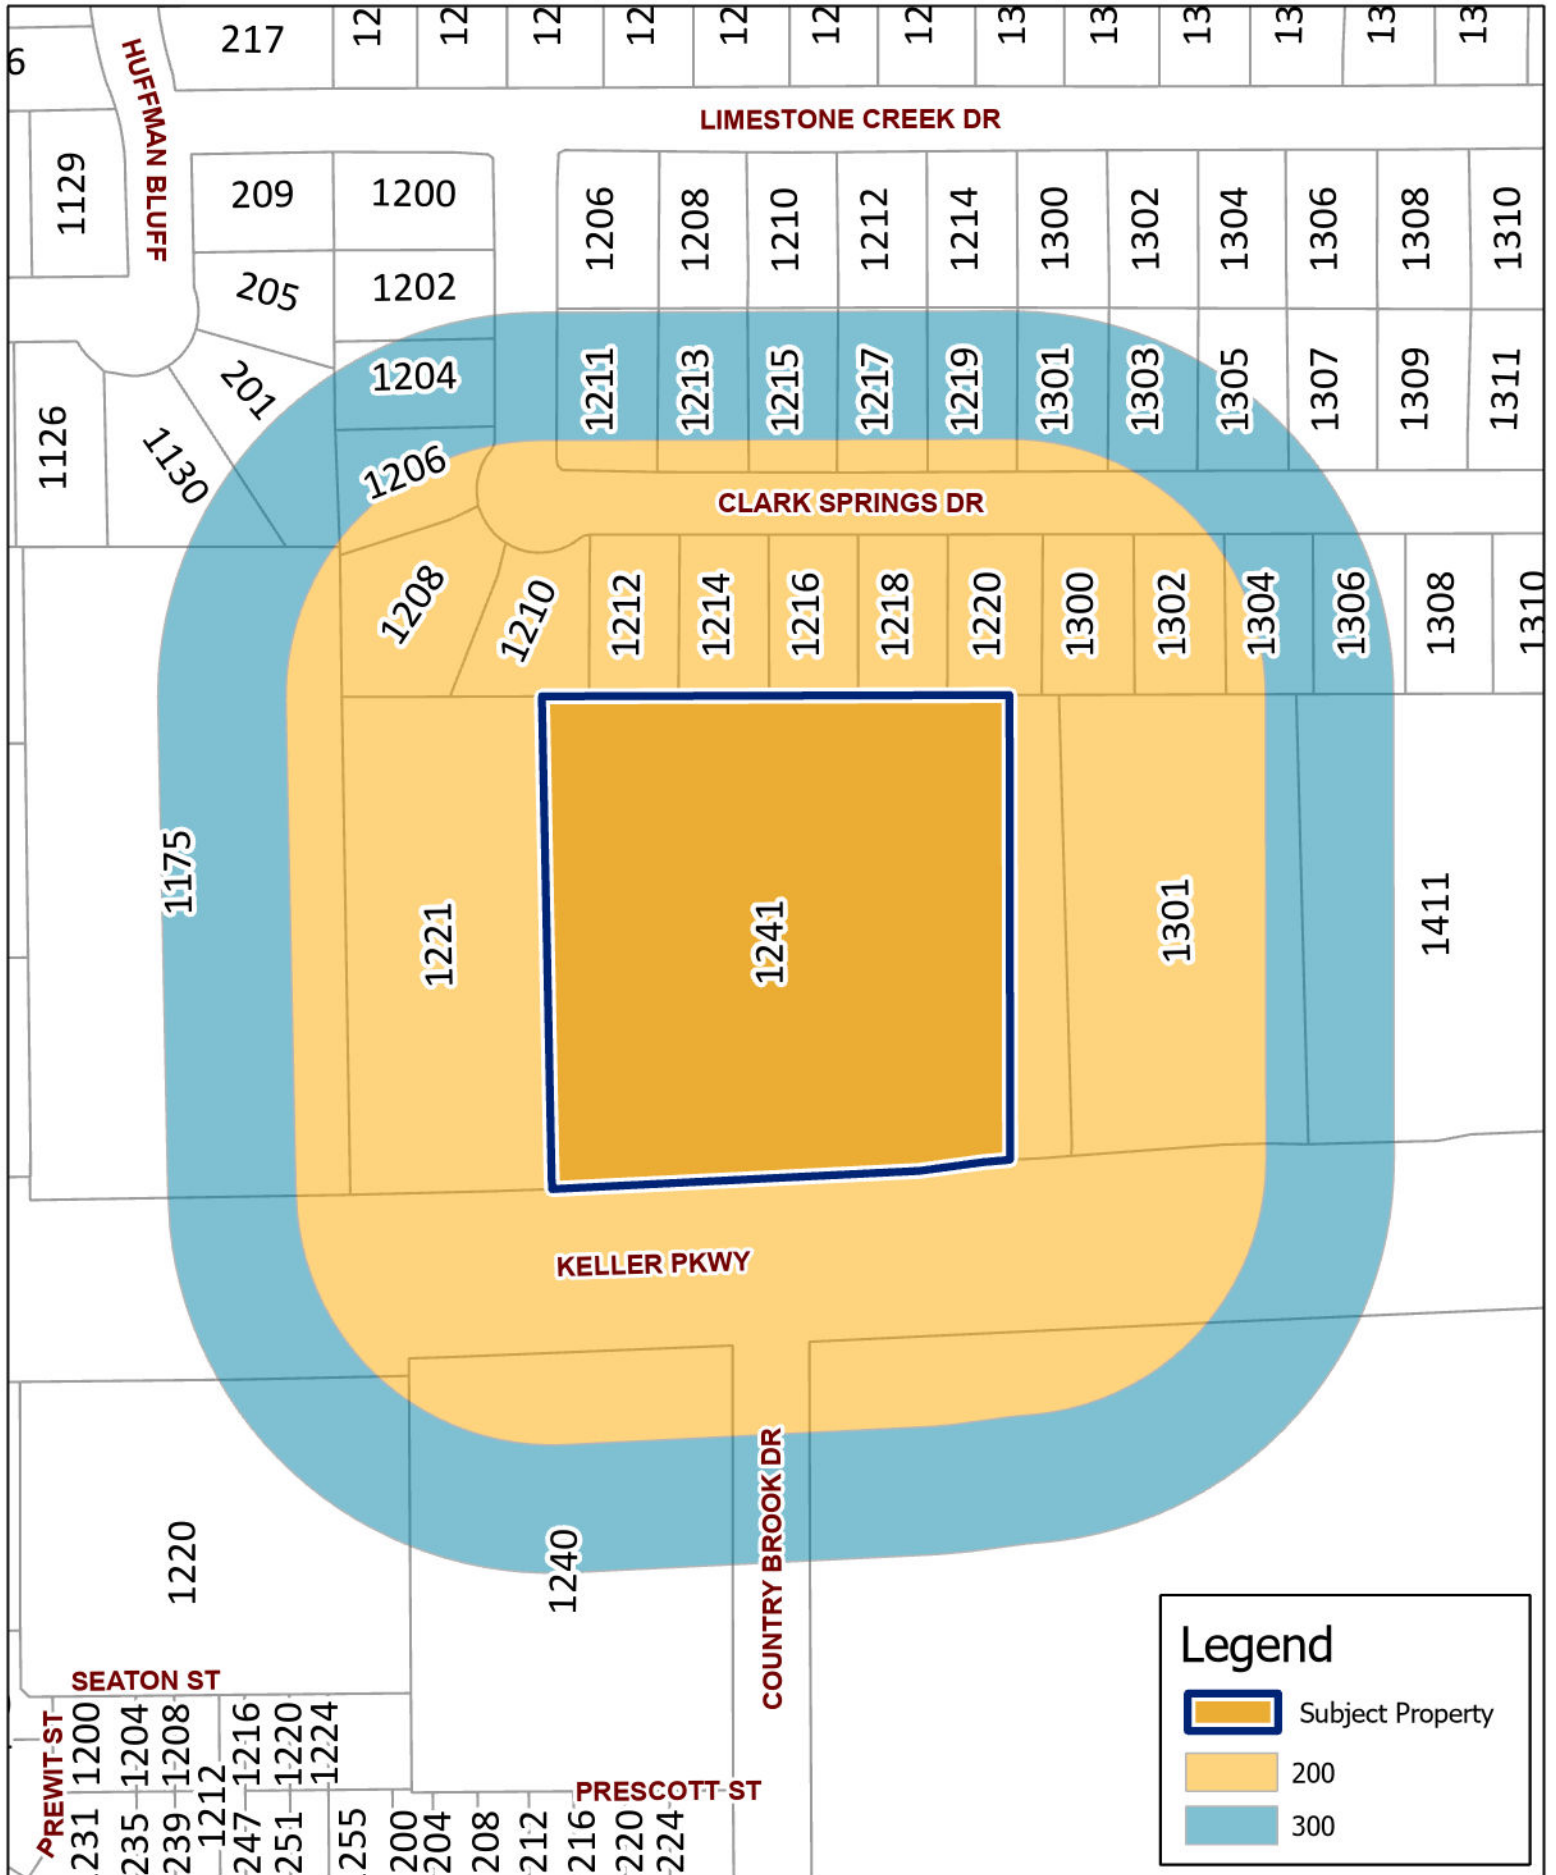

SUP-2410-0009
1241 Keller Pkwy

Updated: 10/23/2024

DISCLAIMER
 This data has been compiled for the City of Keller.
 Various official and unofficial sources were used to gather this information.
 Every effort was made to ensure the accuracy of this data.
 However, no guarantee is given or implied to the accuracy of said data.

SUP-2410-0009
1241 Keller Pkwy

Legend

 Subject Property

DISCLAIMER
 This data has been compiled for the City of Keller. Various official and unofficial sources were used to gather this information. Every effort was made to ensure the accuracy of this data. However, no guarantee is given or implied to the accuracy of said data.

SUP-2410-0009
1241 Keller Pkwy

 Updated: 10/23/2024