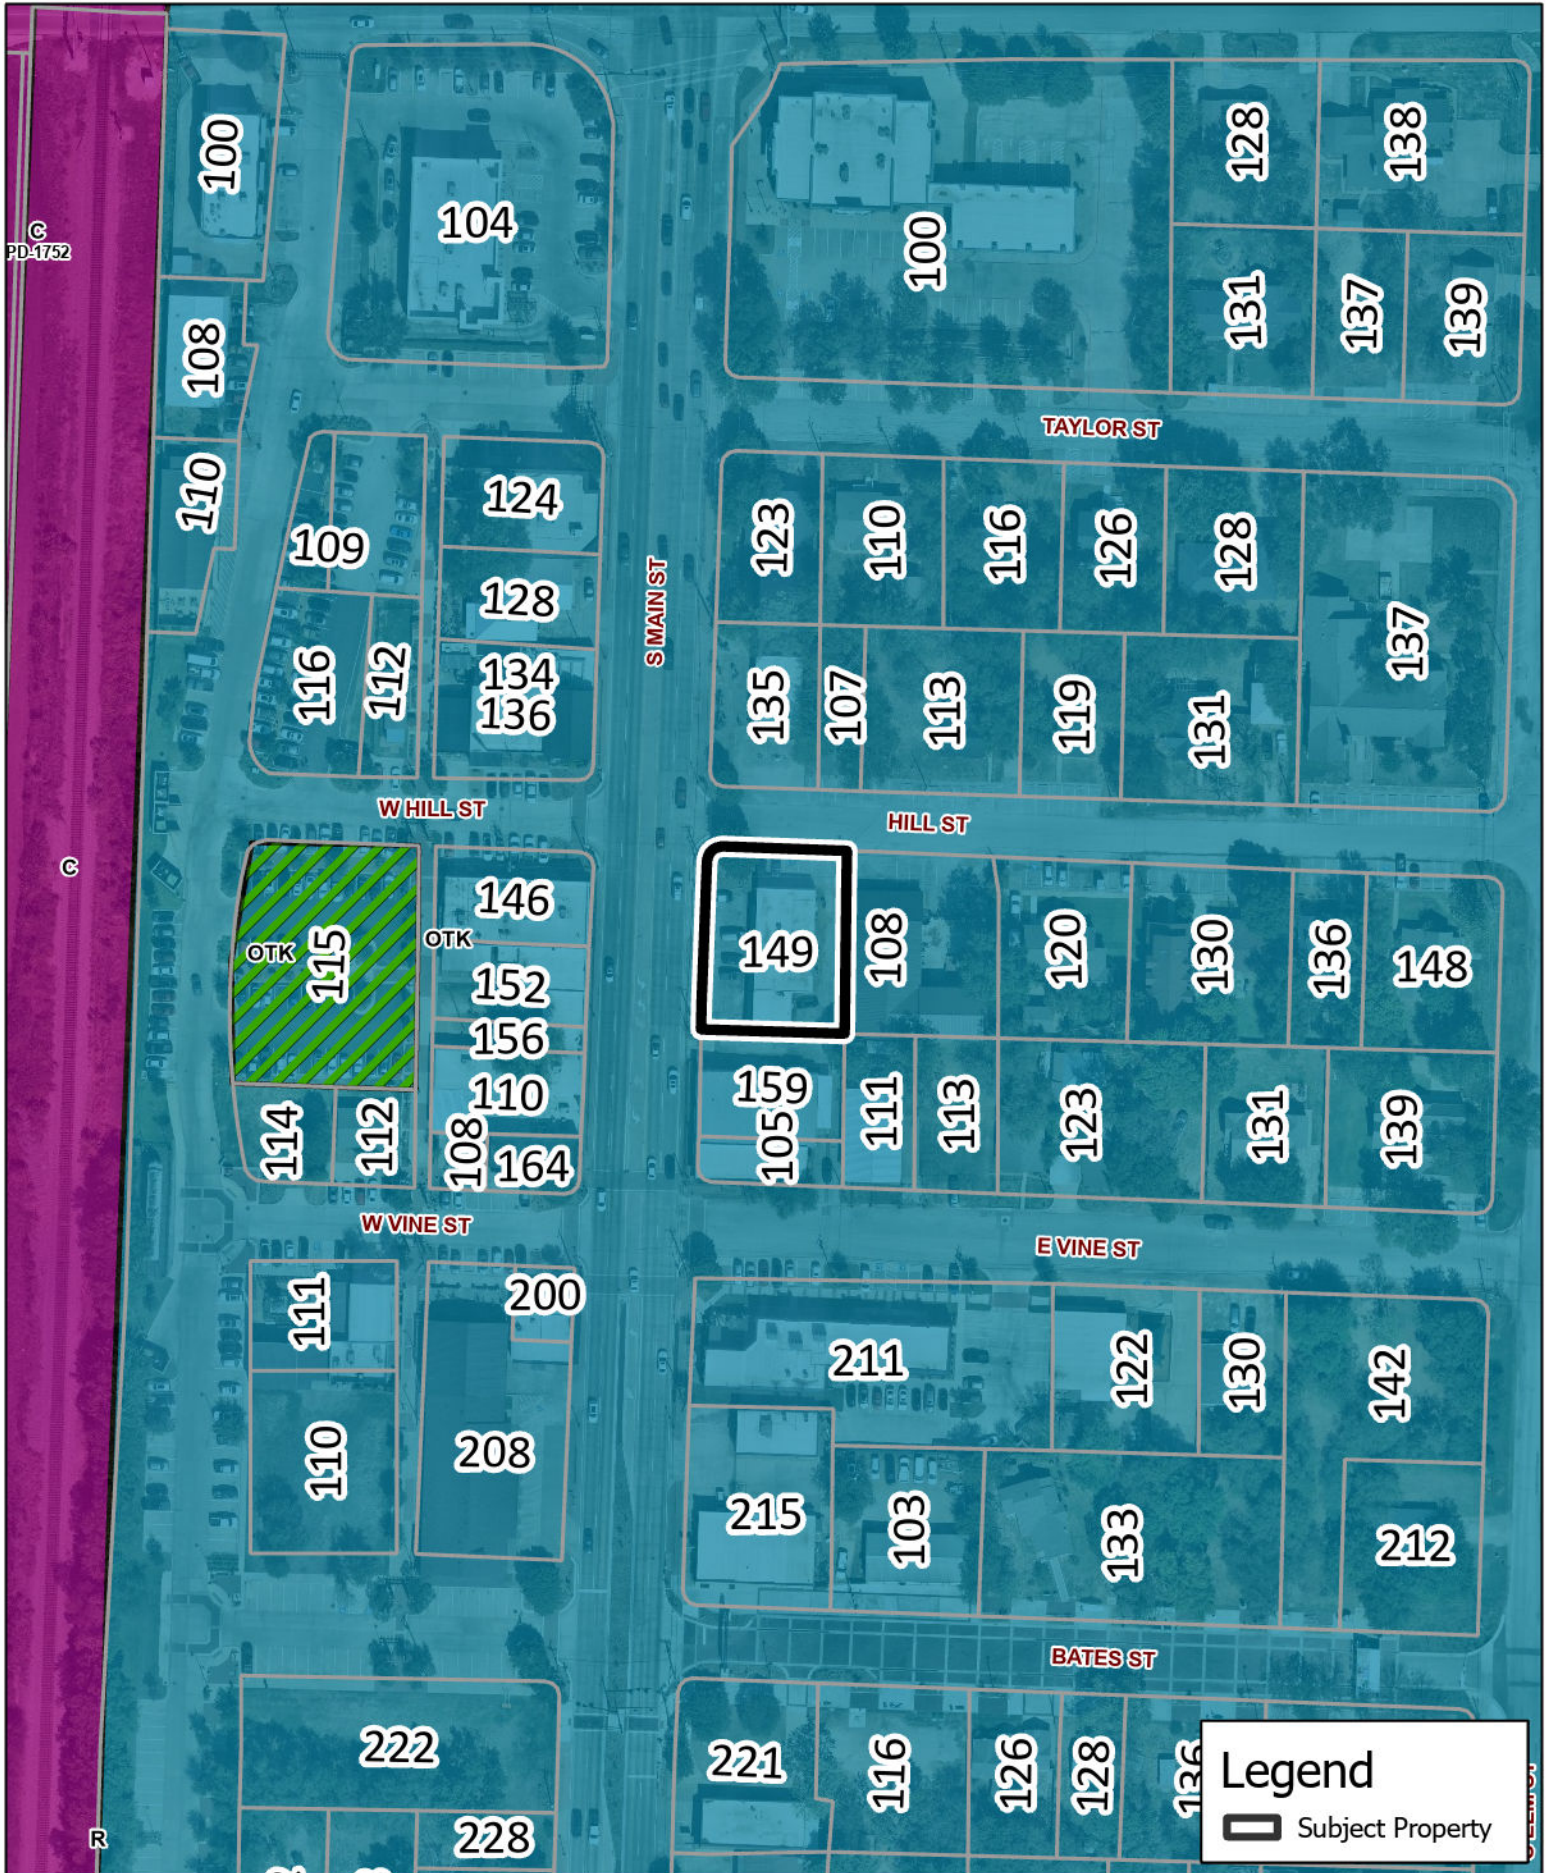

DISCLAIMER
This data has been compiled for the City of Keller.
Various official and unofficial sources were used to gather this information.
Every effort was made to ensure the accuracy of this data.
However, no guarantee is given or implied to the accuracy of said data.

SUP-23-0039
149 S Main St

Updated: 12/13/2023