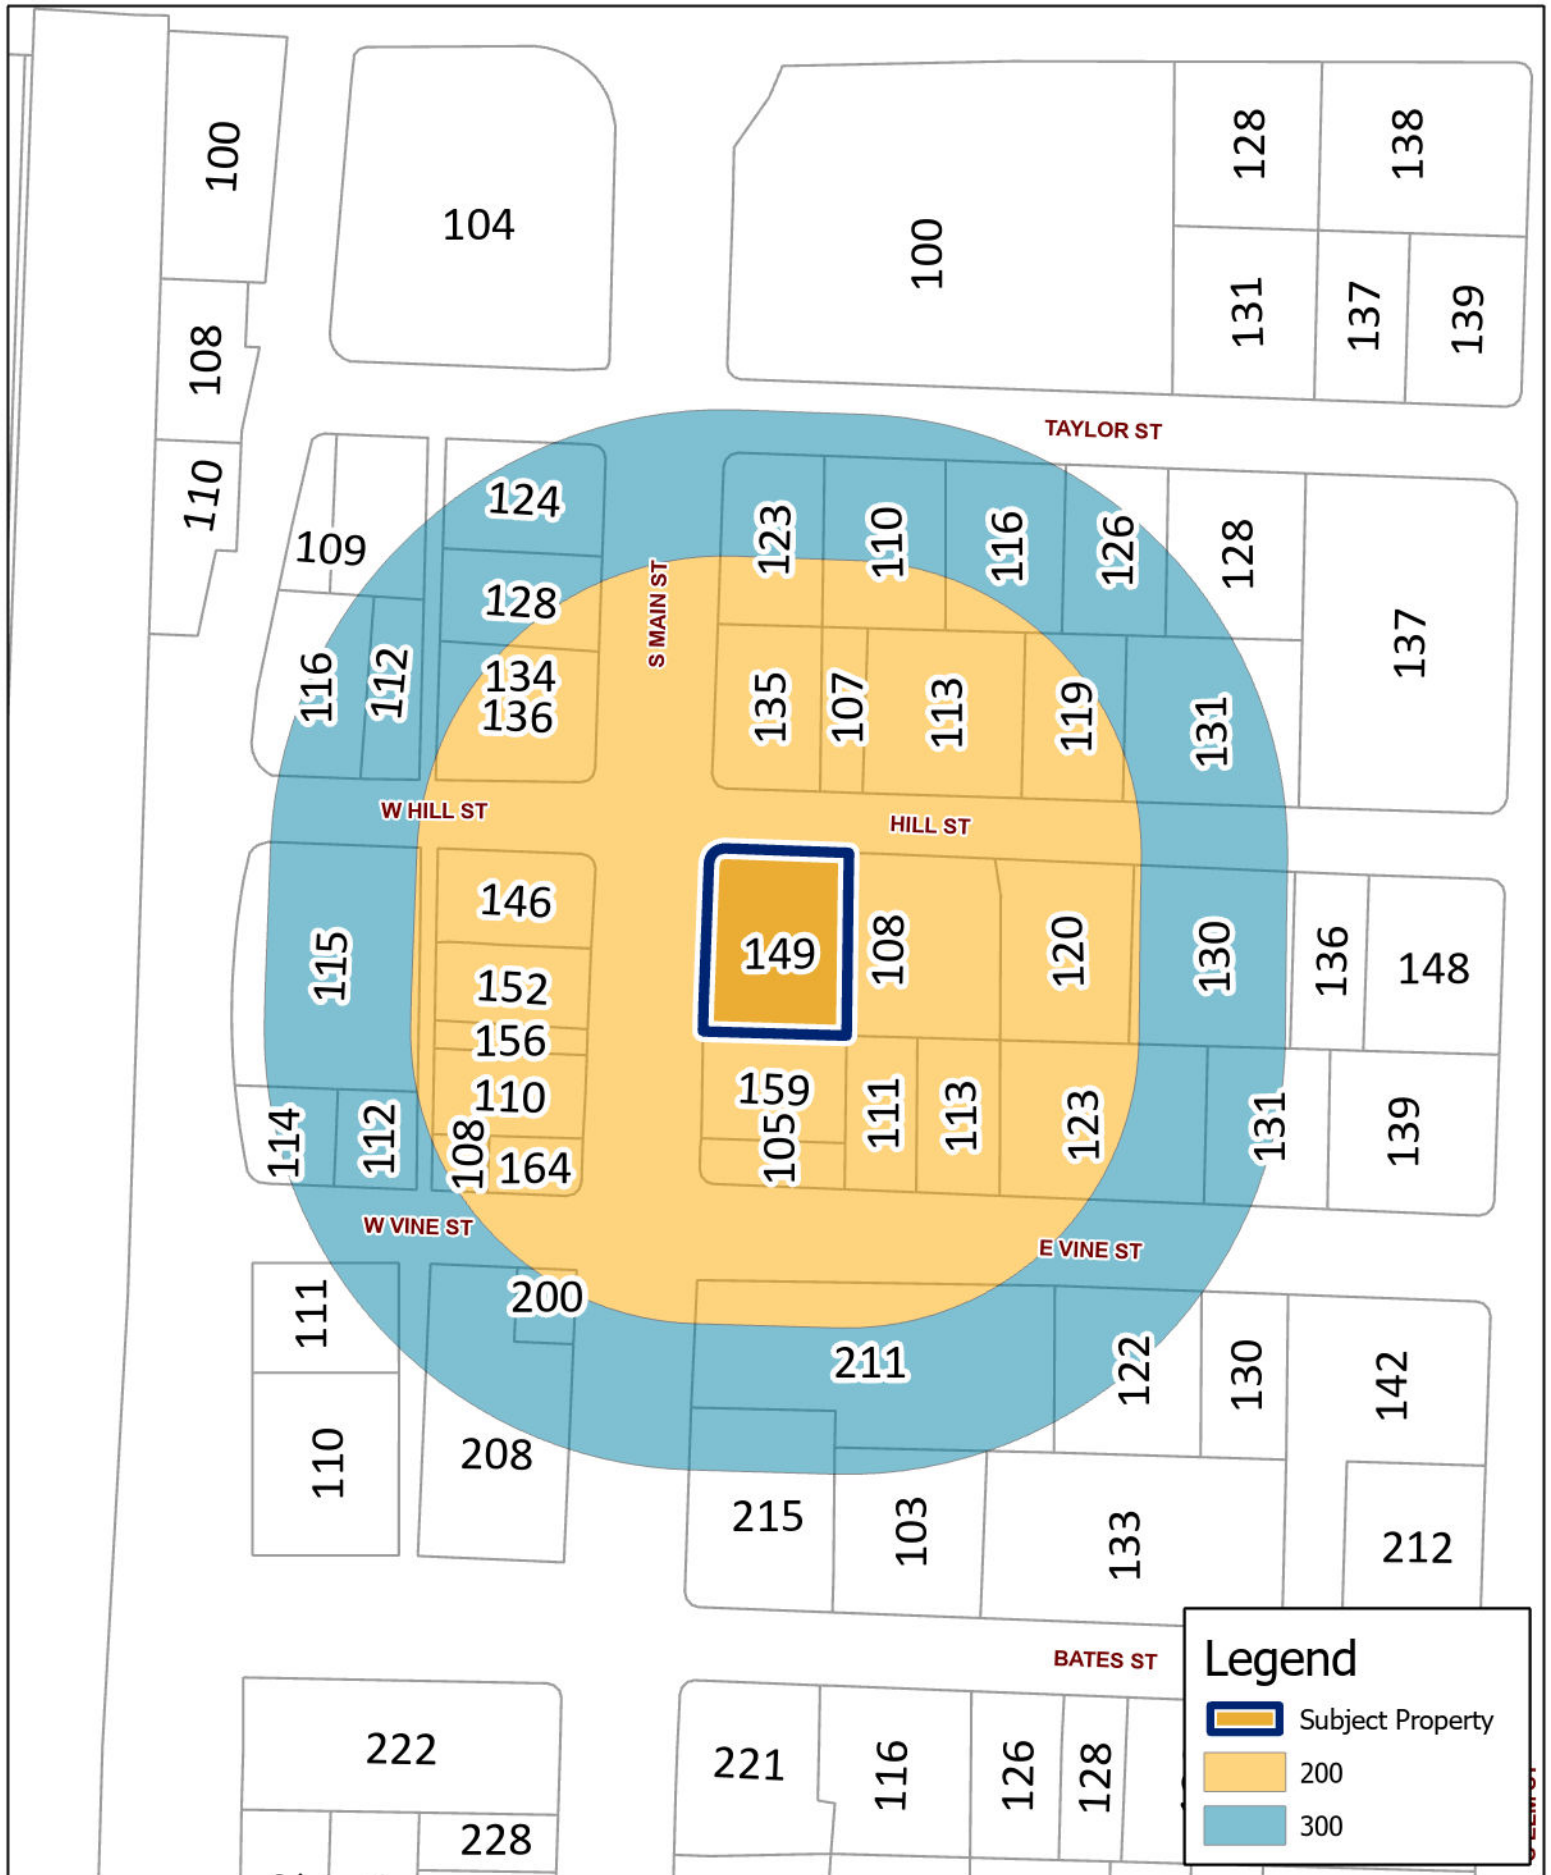

SUP-23-0039
149 S Main St

Updated: 12/13/2023

Legend

- Subject Property
- 200
- 300

DISCLAIMER
 This data has been compiled for the City of Keller.
 Various official and unofficial sources were used to gather this information.
 Every effort was made to ensure the accuracy of this data.
 However, no guarantee is given or implied to the accuracy of said data.

SUP-23-0039
149 S Main St

Updated: 12/13/2023