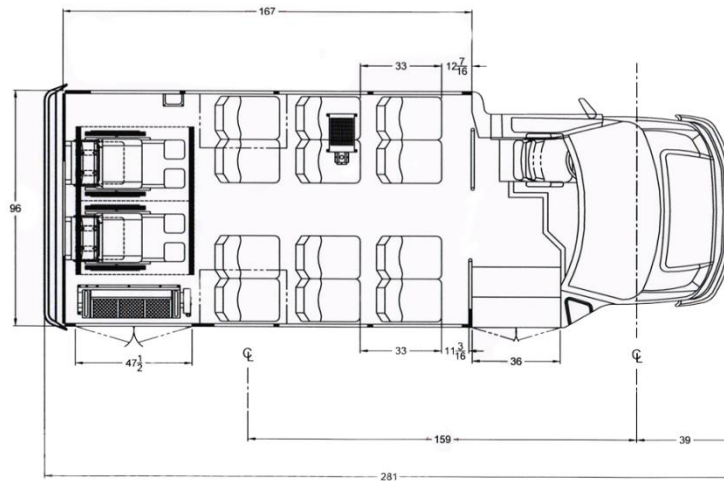

2022 Starcraft Allstar 22'