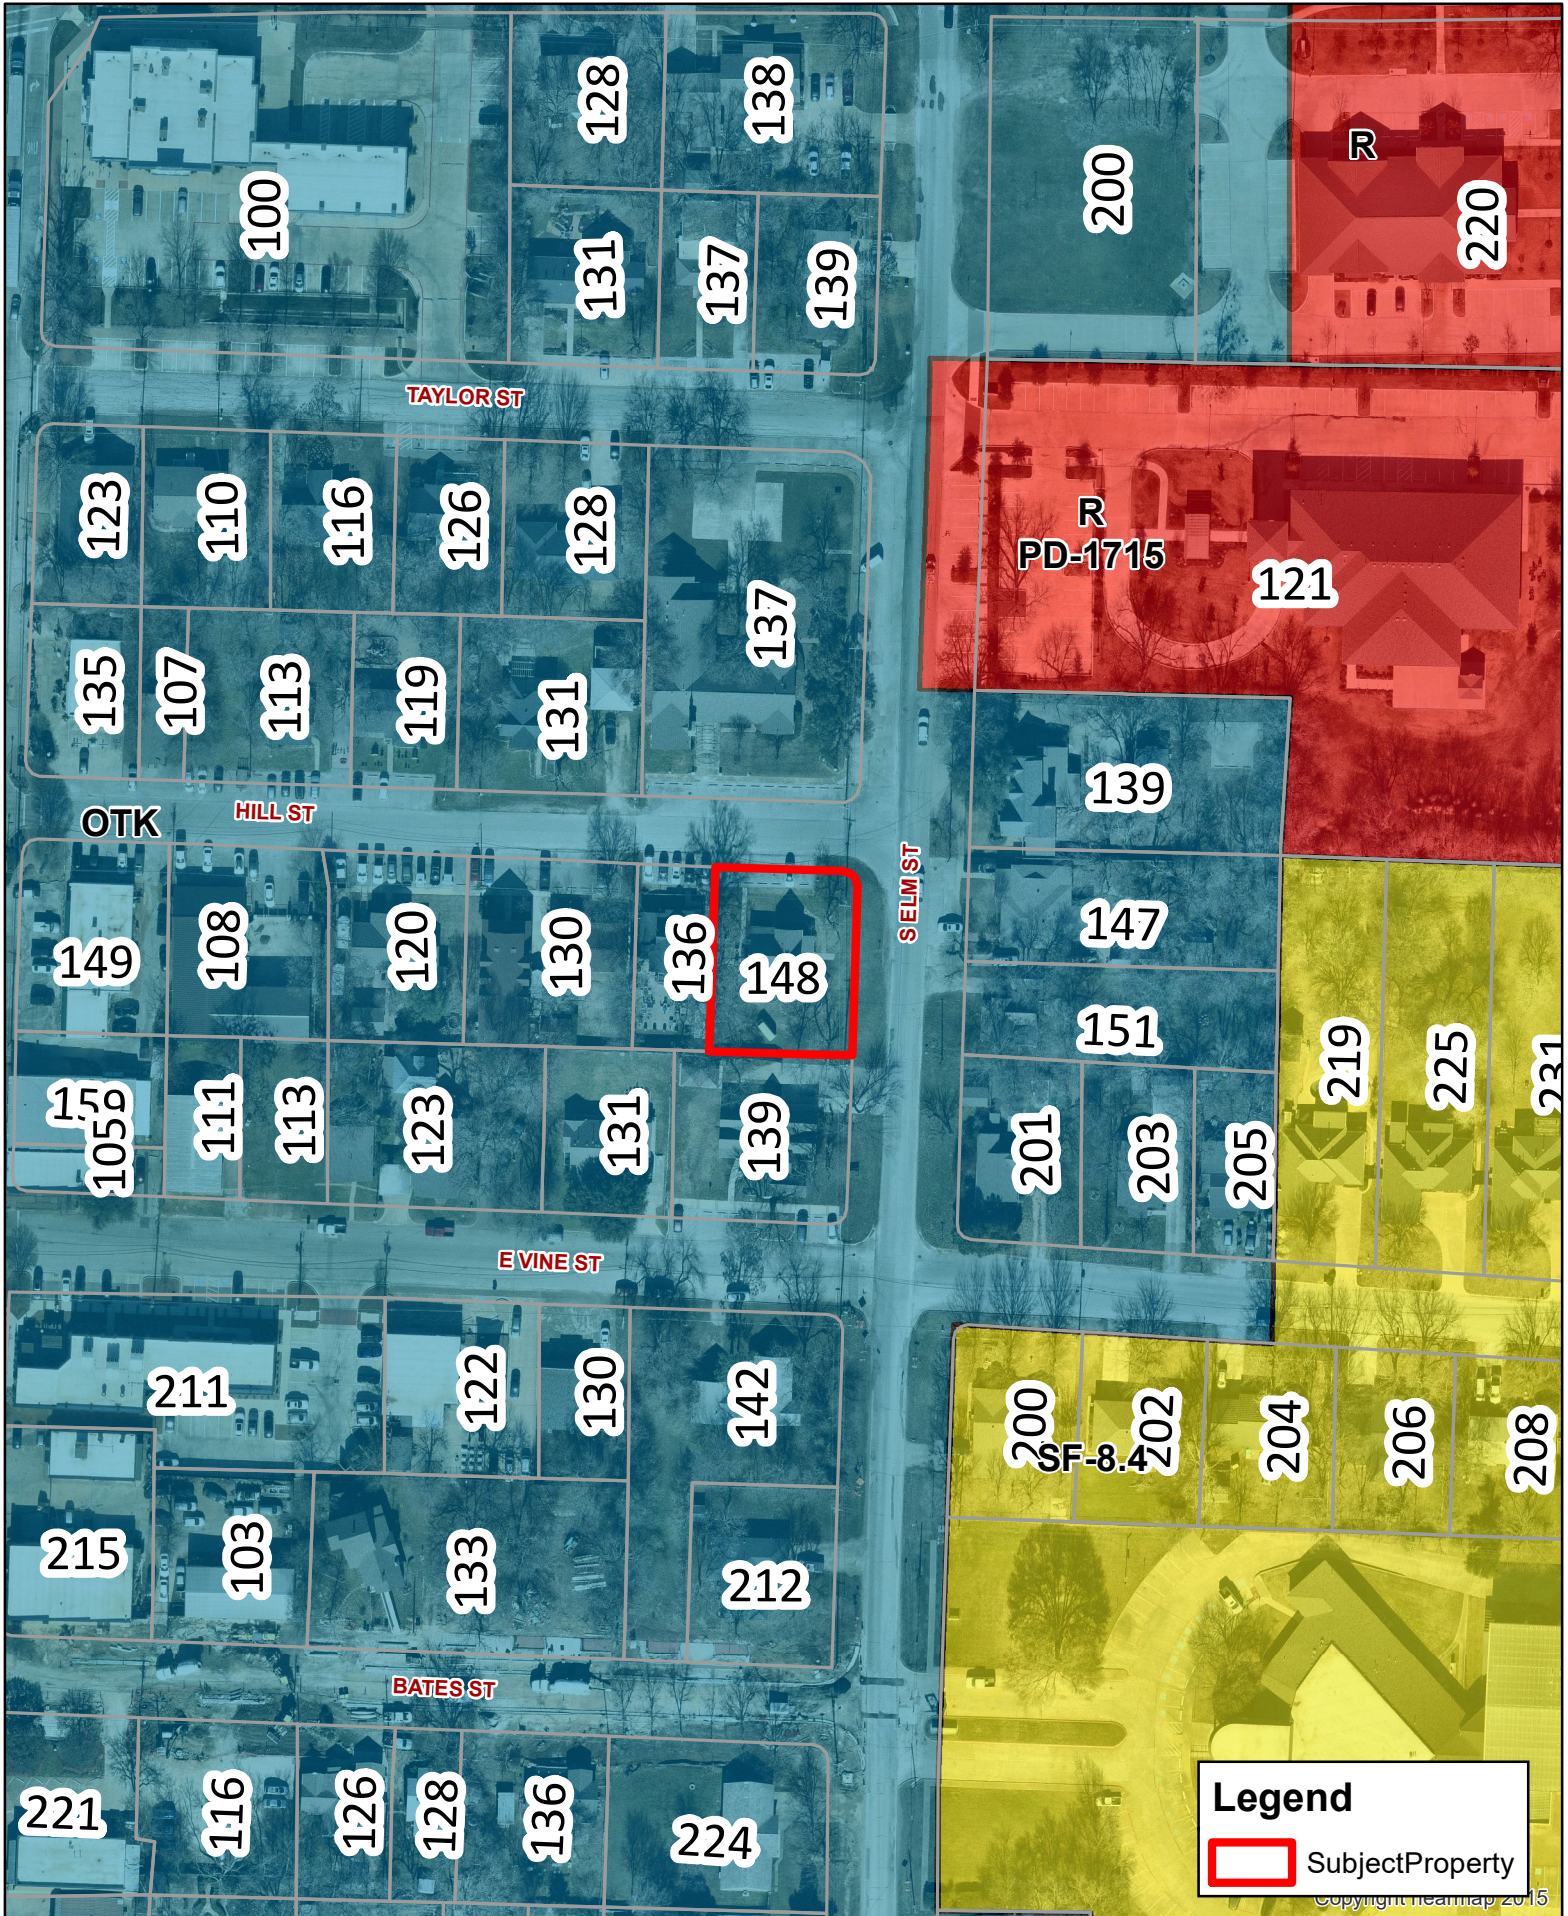

Updated: 5/25/2023

148 S Elm St

DISCLAIMER
 This data has been compiled for the City of Keller. Various official and unofficial sources were used to gather this information. Every effort was made to ensure the accuracy of this data. However, no guarantee is given or implied to the accuracy of said data.