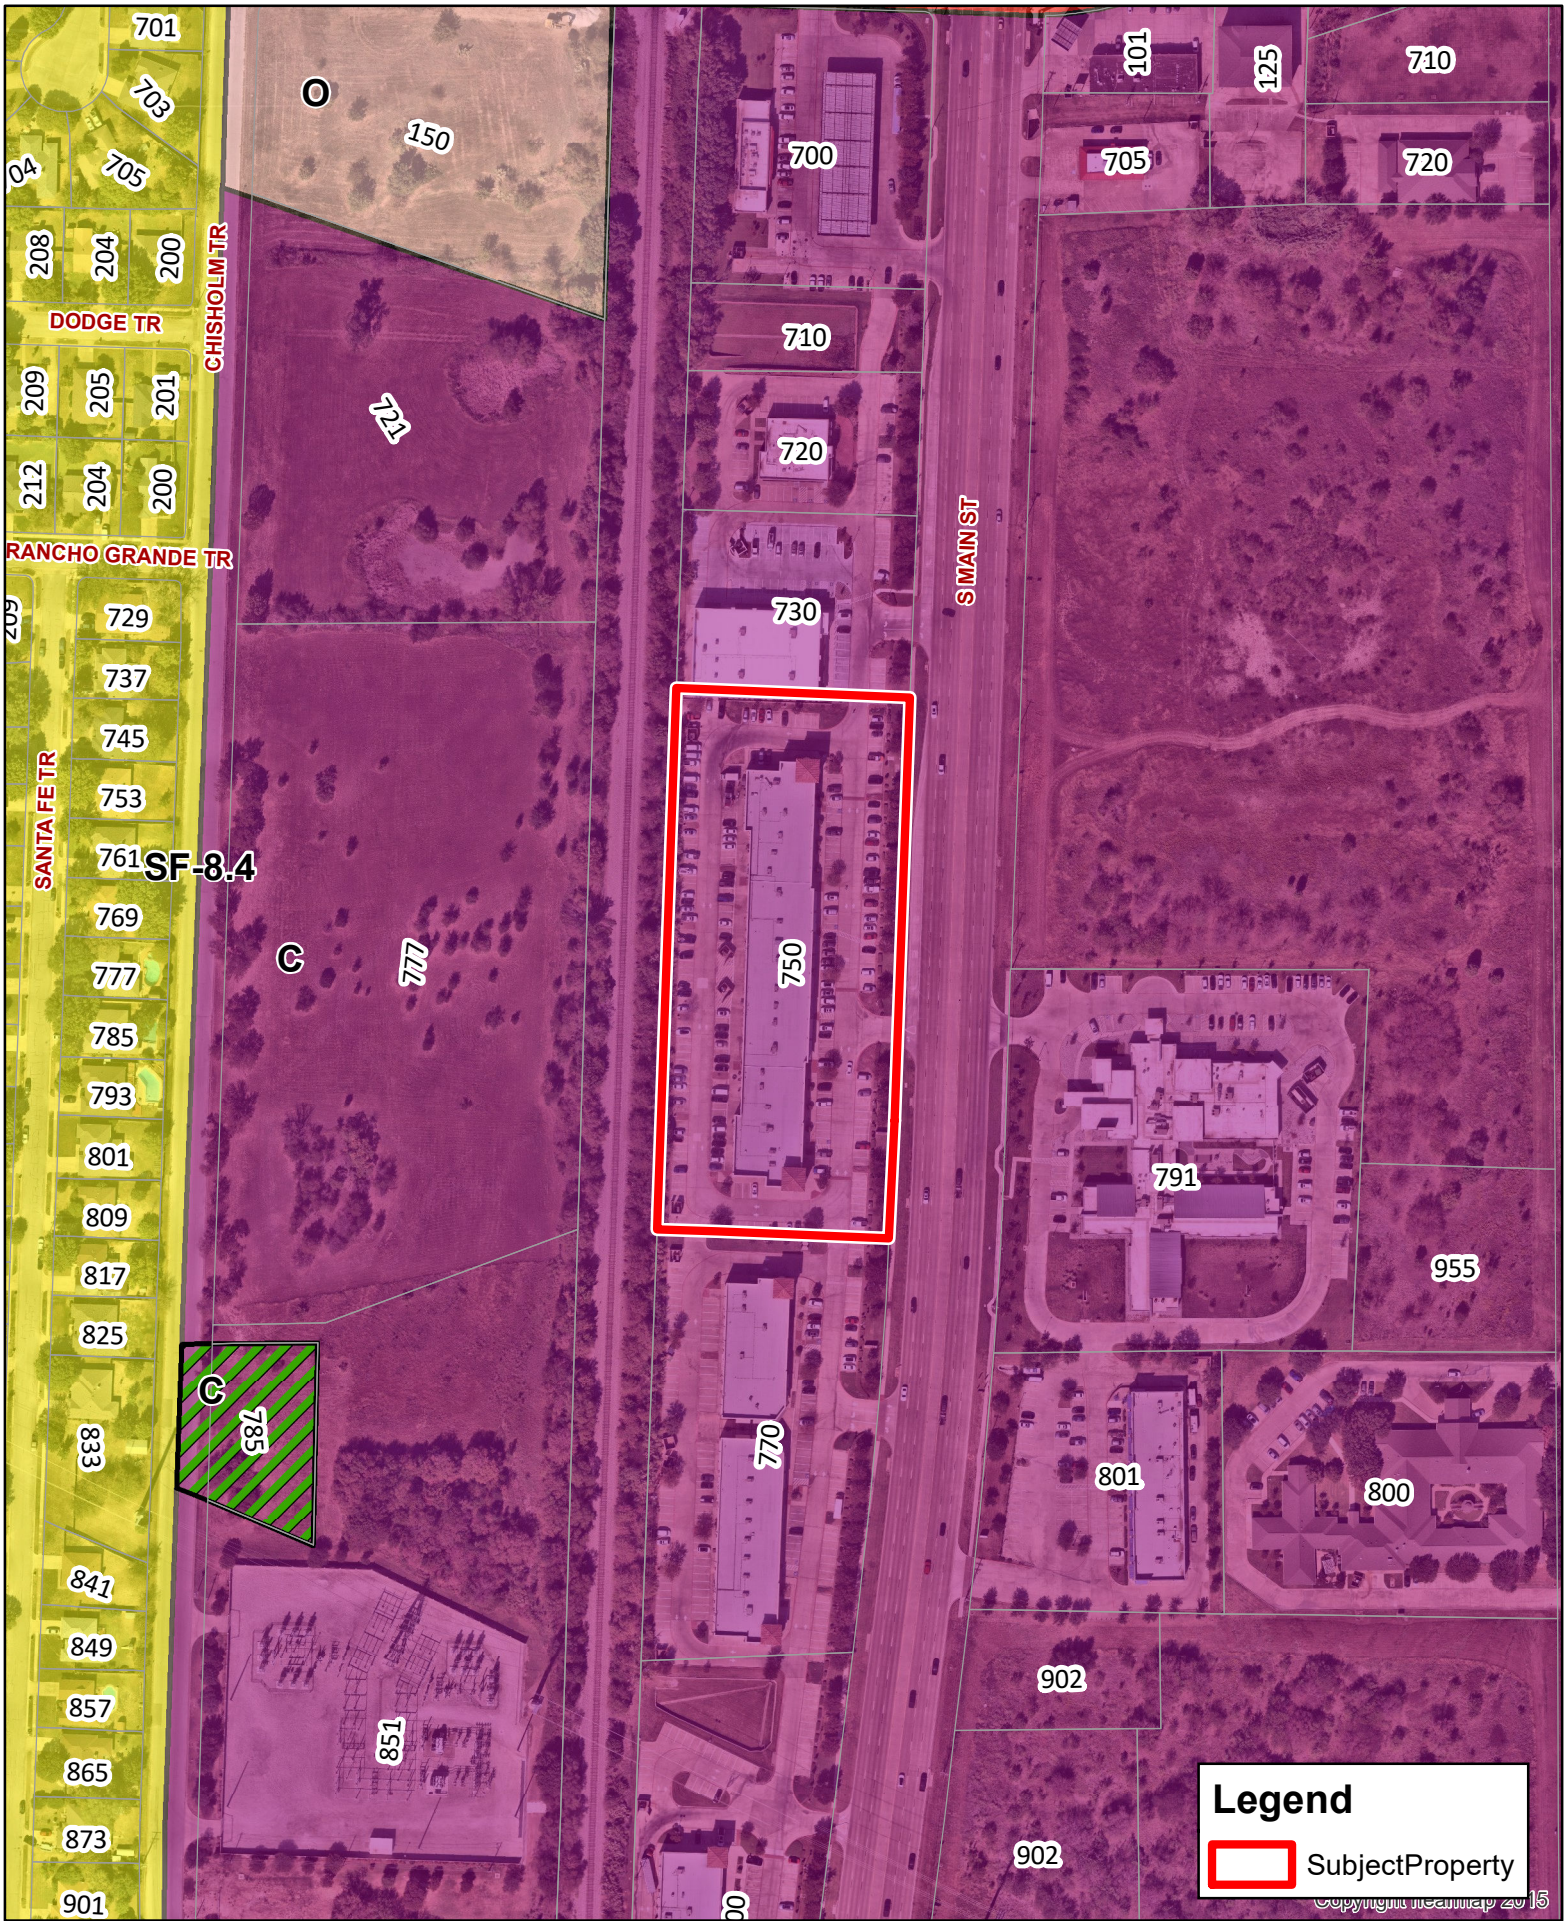

Legend

 SubjectProperty

Updated: 1/10/2023

**750 S Main St
SUP-23-0003**

DISCLAIMER
This data has been compiled for the City of Keller. Various official and unofficial sources were used to gather this information. Every effort was made to ensure the accuracy of this data. However, no guarantee is given or implied to the accuracy of said data.

SF-8.4

Legend

SubjectProperty

Updated: 1/10/2023

**750 S Main St
SUP-23-0003**

DISCLAIMER
This data has been compiled for the City of Keller. Various official and unofficial sources were used to gather this information. Every effort was made to ensure the accuracy of this data. However, no guarantee is given or implied to the accuracy of said data.