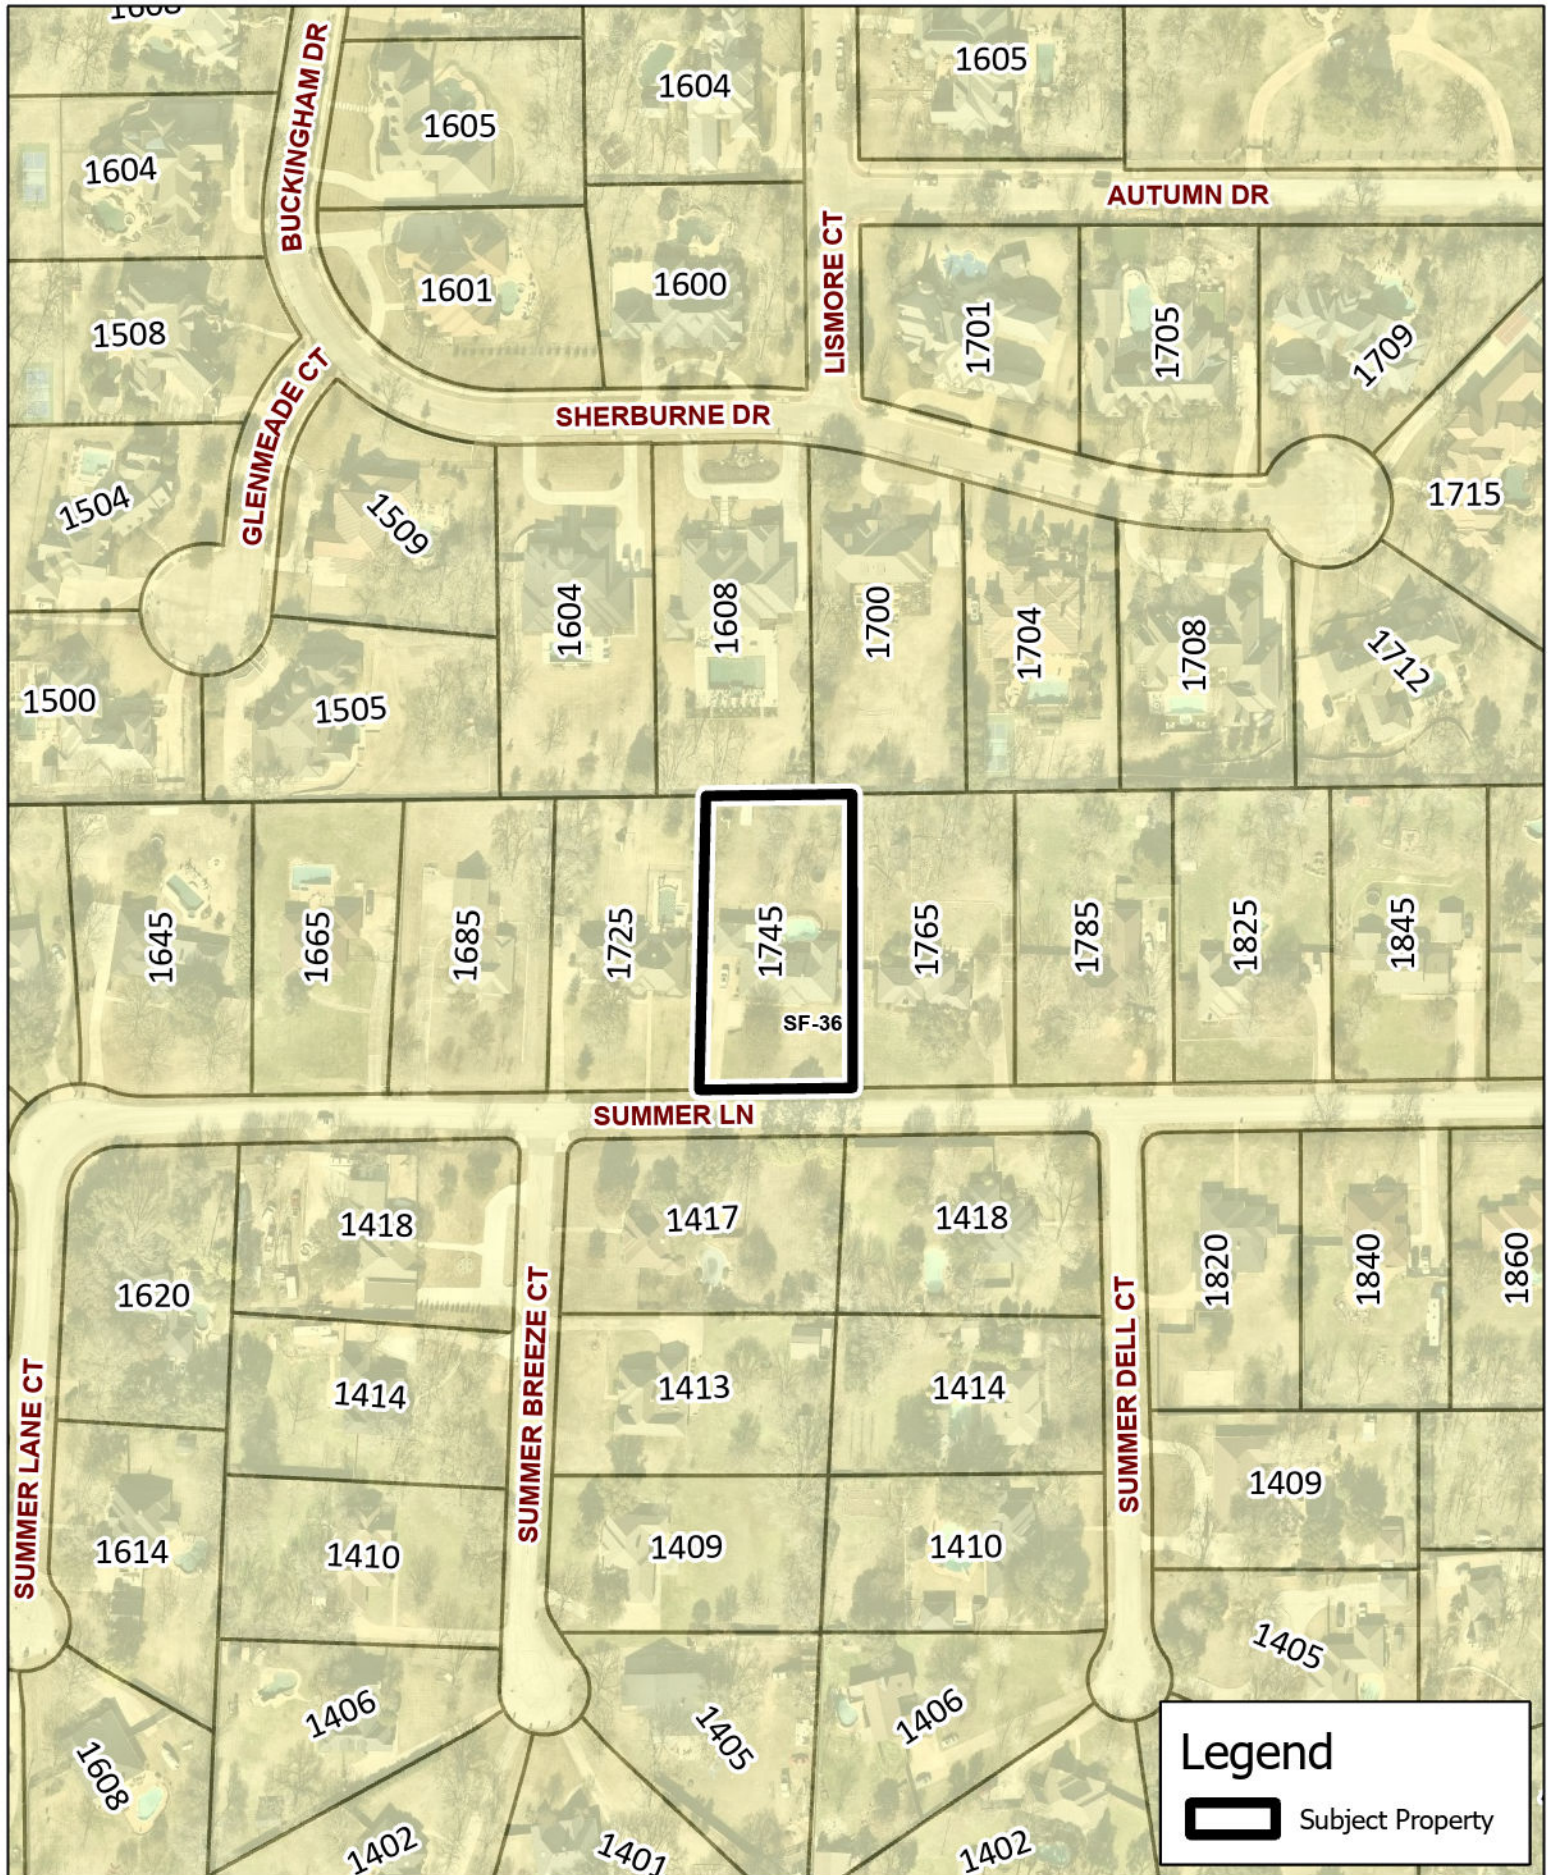

SUP-2505-0020
1745 Summer Ln

Updated: 6/10/2025

DISCLAIMER
 This data has been compiled for the City of Keller.
 Various official and unofficial sources were used to gather this information.
 Every effort was made to ensure the accuracy of this data.
 However, no guarantee is given or implied to the accuracy of said data.

SUP-2505-0020
1745 Summer Ln

Legend

 Subject Property

DISCLAIMER
 This data has been compiled for the City of Keller.
 Various official and unofficial sources were used to gather this information.
 Every effort was made to ensure the accuracy of this data.
 However, no guarantee is given or implied to the accuracy of said data.

SUP-2505-0020
1745 Summer Ln

 Updated: 6/10/2025