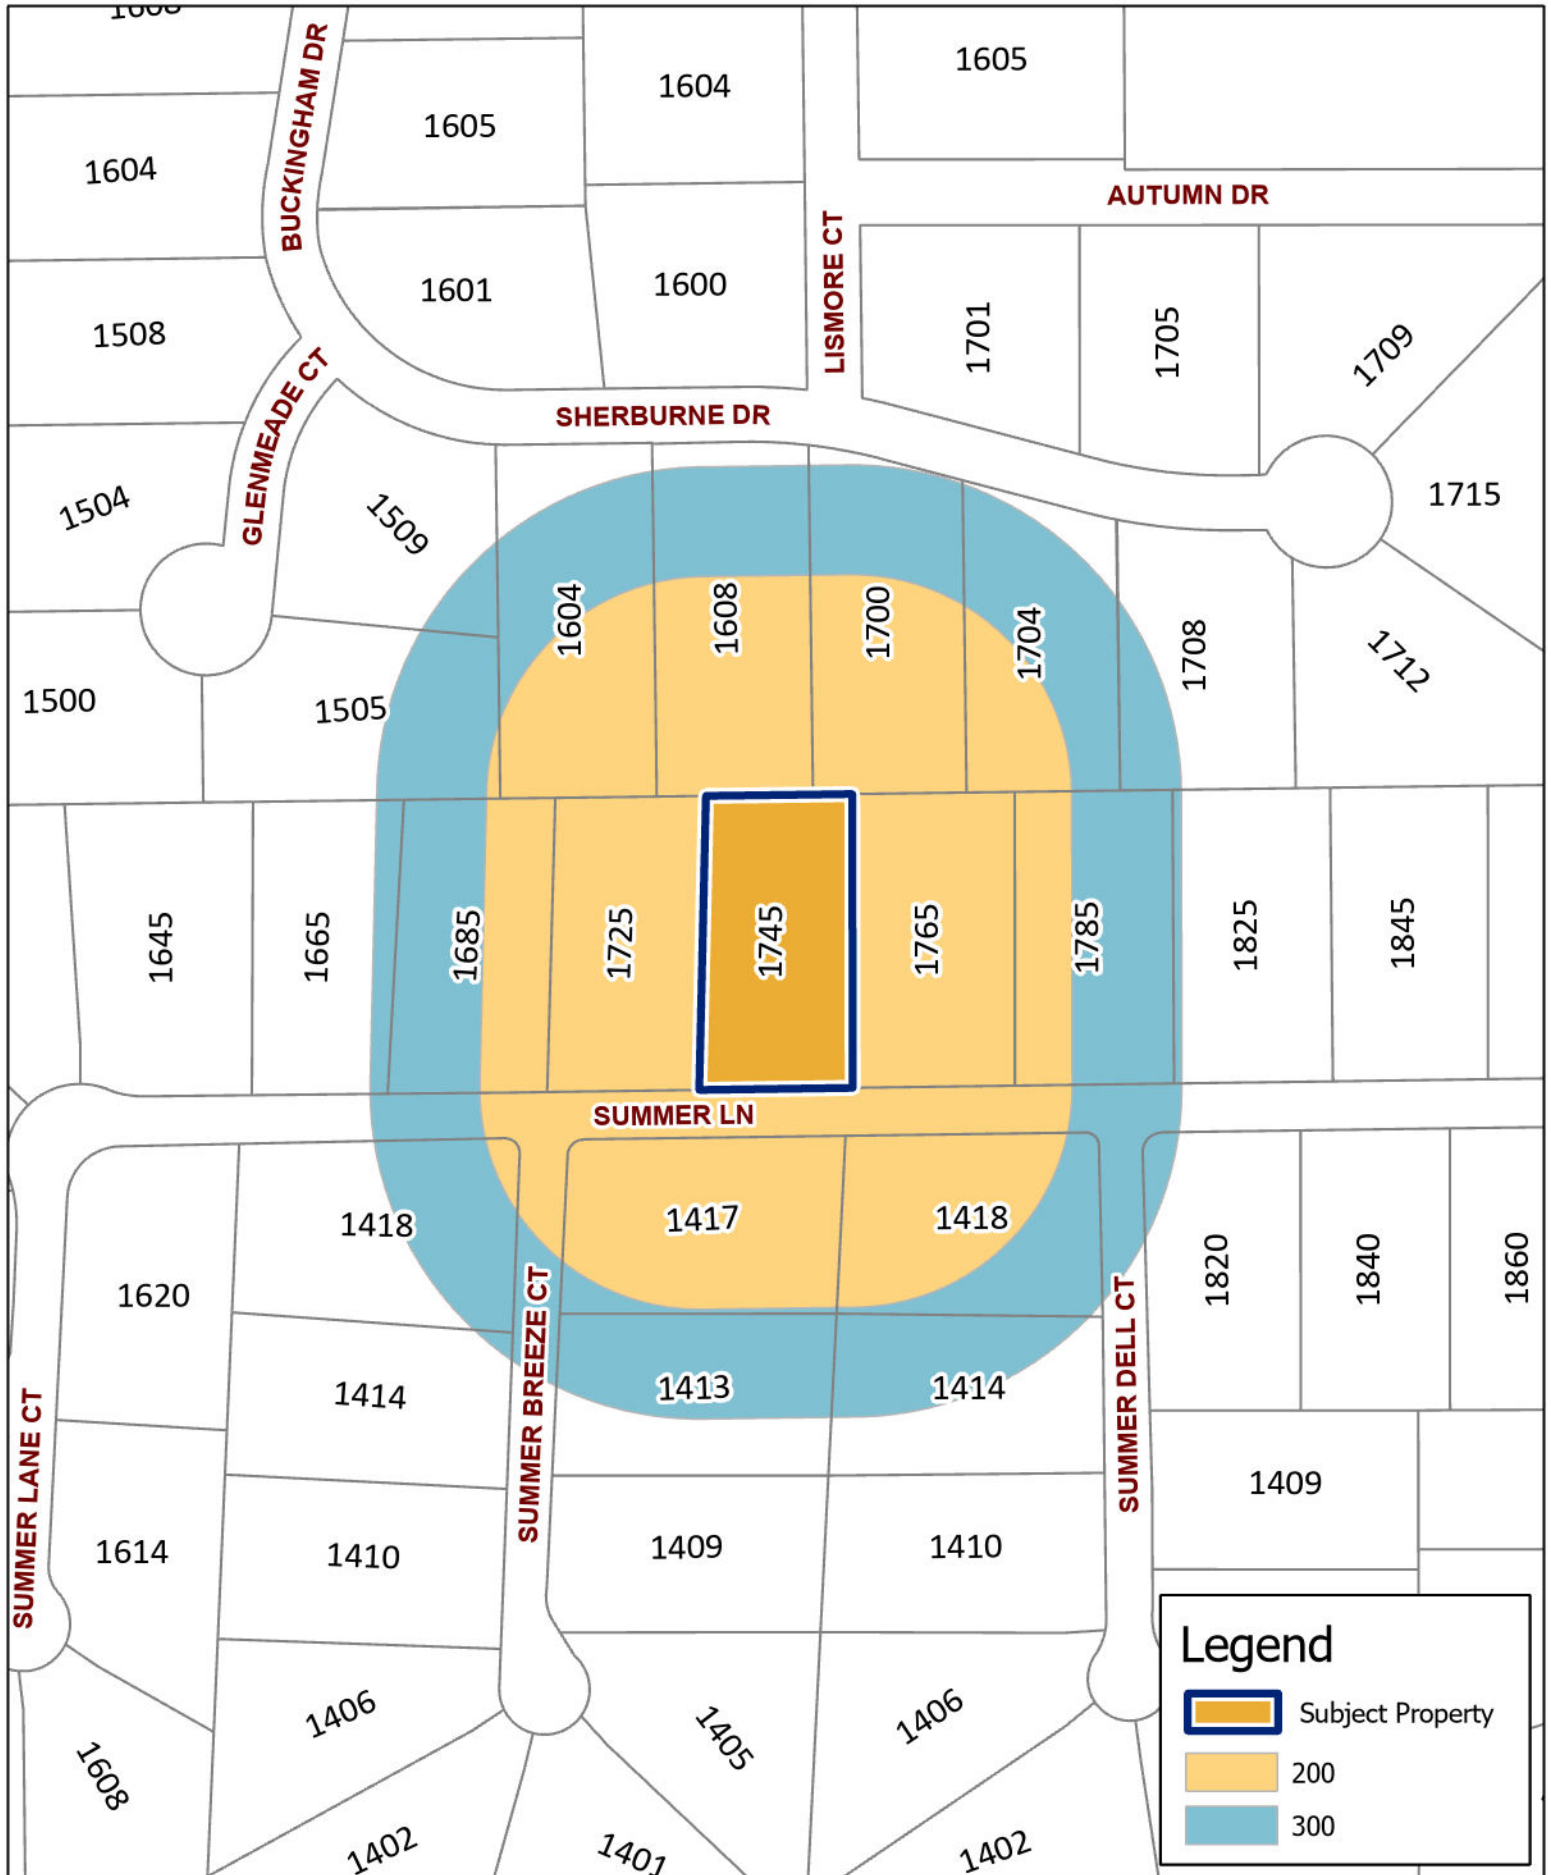

SUP-2505-0020
1745 Summer Ln

Updated: 6/10/2025

DISCLAIMER
 This data has been compiled for the City of Keller.
 Various official and unofficial sources were used to gather this information.
 Every effort was made to ensure the accuracy of this data.
 However, no guarantee is given or implied to the accuracy of said data.

SUP-2505-0020
1745 Summer Ln

Legend

 Subject Property

DISCLAIMER
 This data has been compiled for the City of Keller.
 Various official and unofficial sources were used to gather this information.
 Every effort was made to ensure the accuracy of this data.
 However, no guarantee is given or implied to the accuracy of said data.

SUP-2505-0020
1745 Summer Ln

 Updated: 6/10/2025