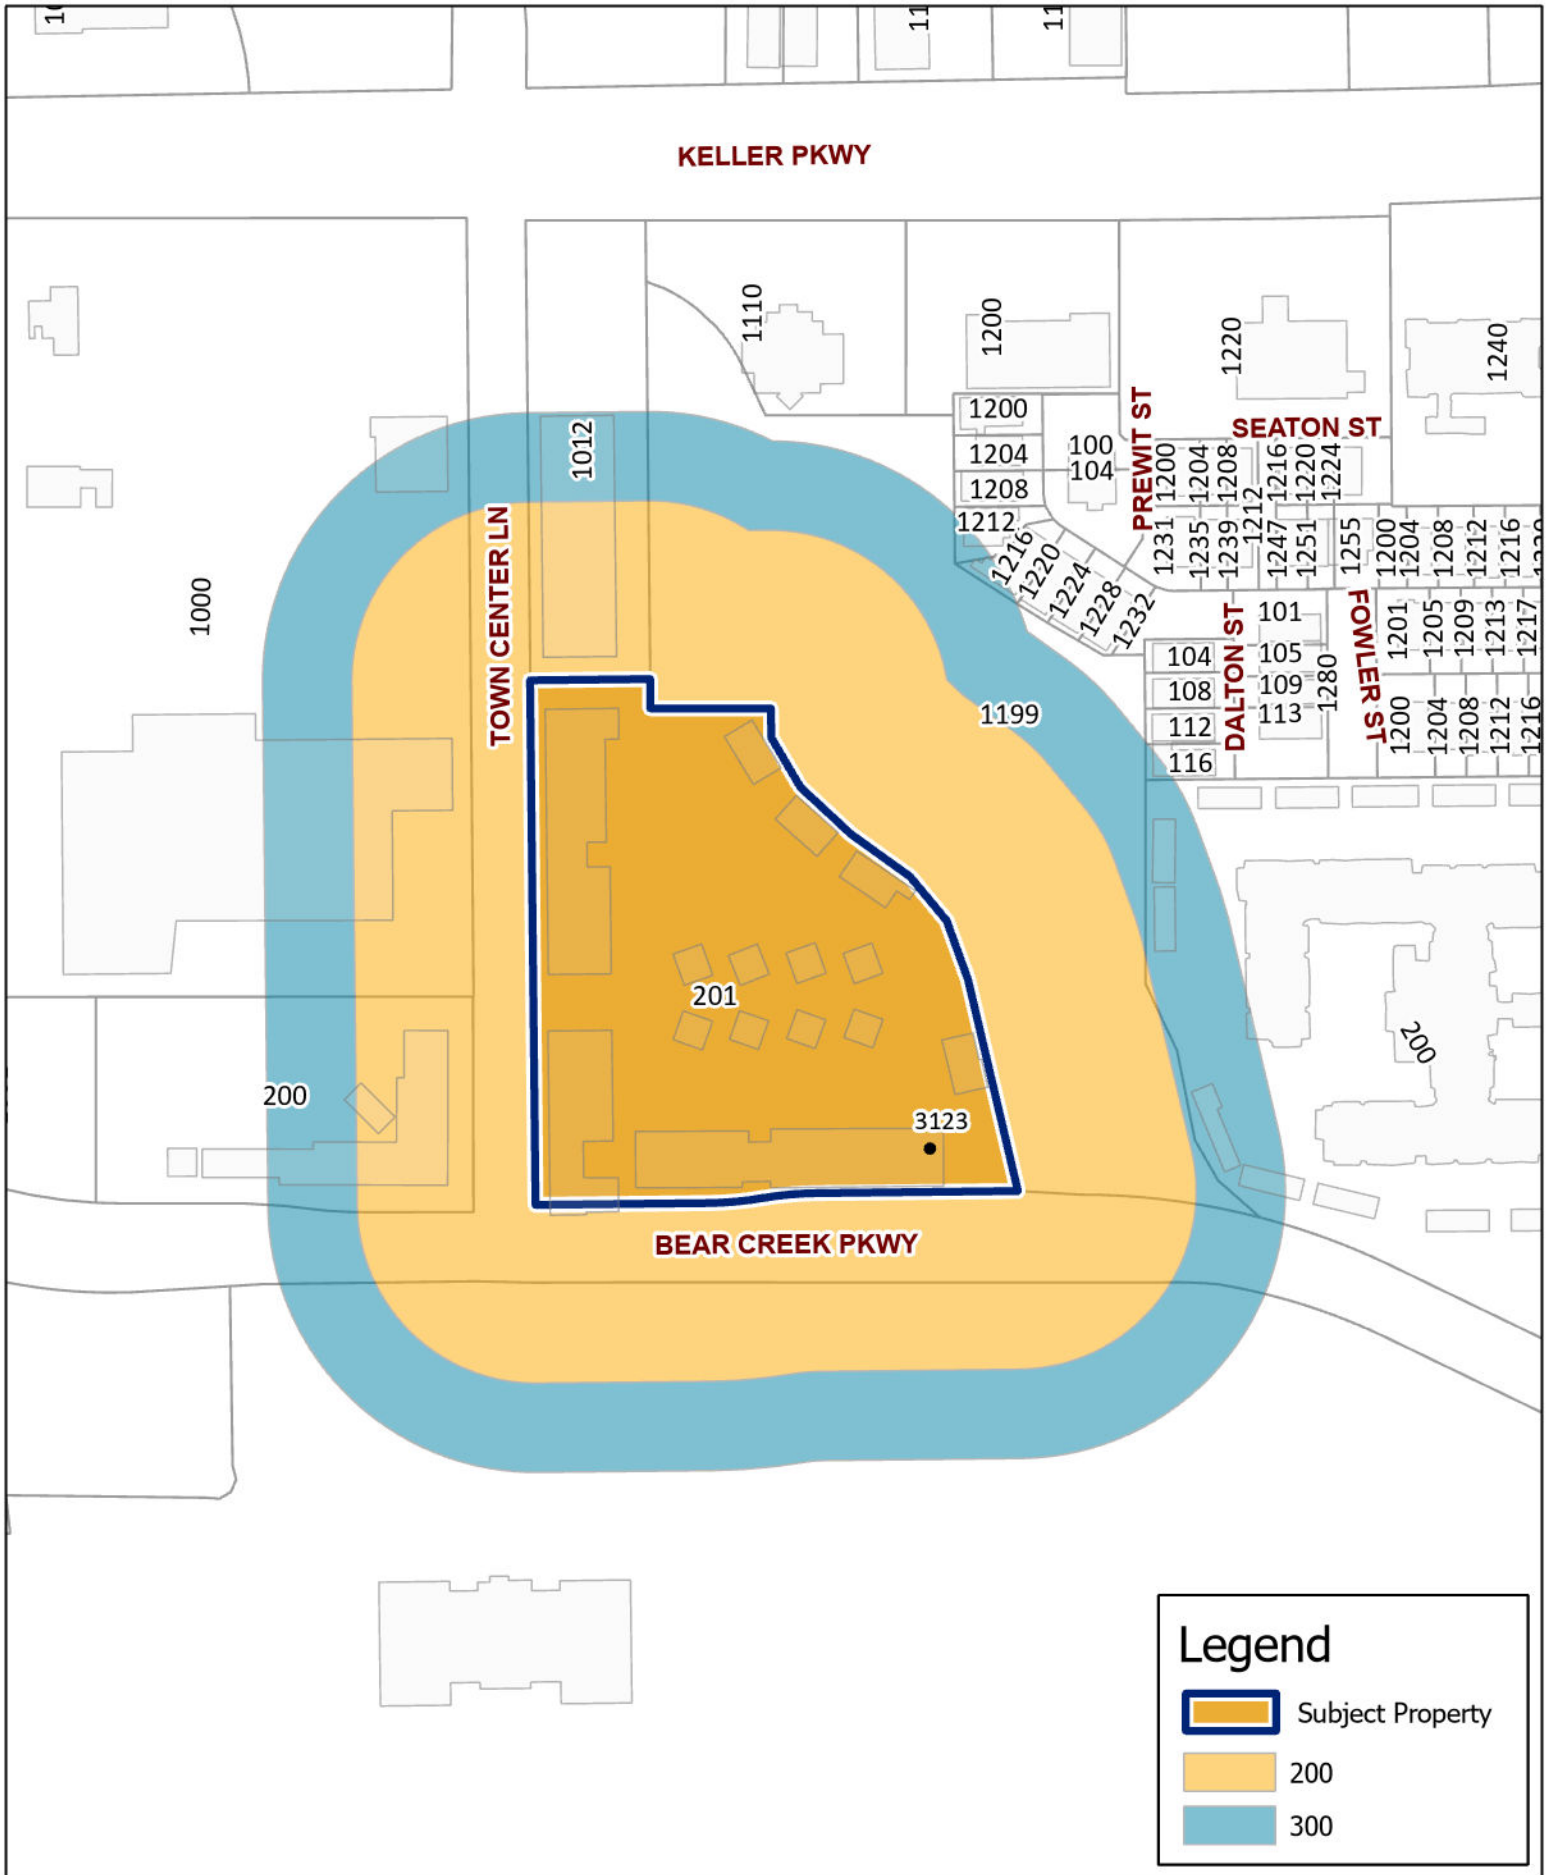

**SUP-2409-0008**  
**1101 Bear Creek Pkwy Ste 3123**  
**(201 Town Center Ln)**

Updated: 9/24/2024

**DISCLAIMER**  
 This data has been compiled for the City of Keller.  
 Various official and unofficial sources were used to gather this information.  
 Every effort was made to ensure the accuracy of this data.  
 However, no guarantee is given or implied to the accuracy of said data.

**SUP-2409-0008**  
**1101 Bear Creek Pkwy Ste 3123**  
**(201 Town Center Ln)**

Updated: 9/24/2024

**Legend**

 Subject Property

**DISCLAIMER**  
 This data has been compiled for the City of Keller.  
 Various official and unofficial sources were used to gather this information.  
 Every effort was made to ensure the accuracy of this data.  
 However, no guarantee is given or implied to the accuracy of said data.

**SUP-2409-0008**  
**1101 Bear Creek Pkwy Ste 3123**  
**(201 Town Center Ln)**

Updated: 9/24/2024