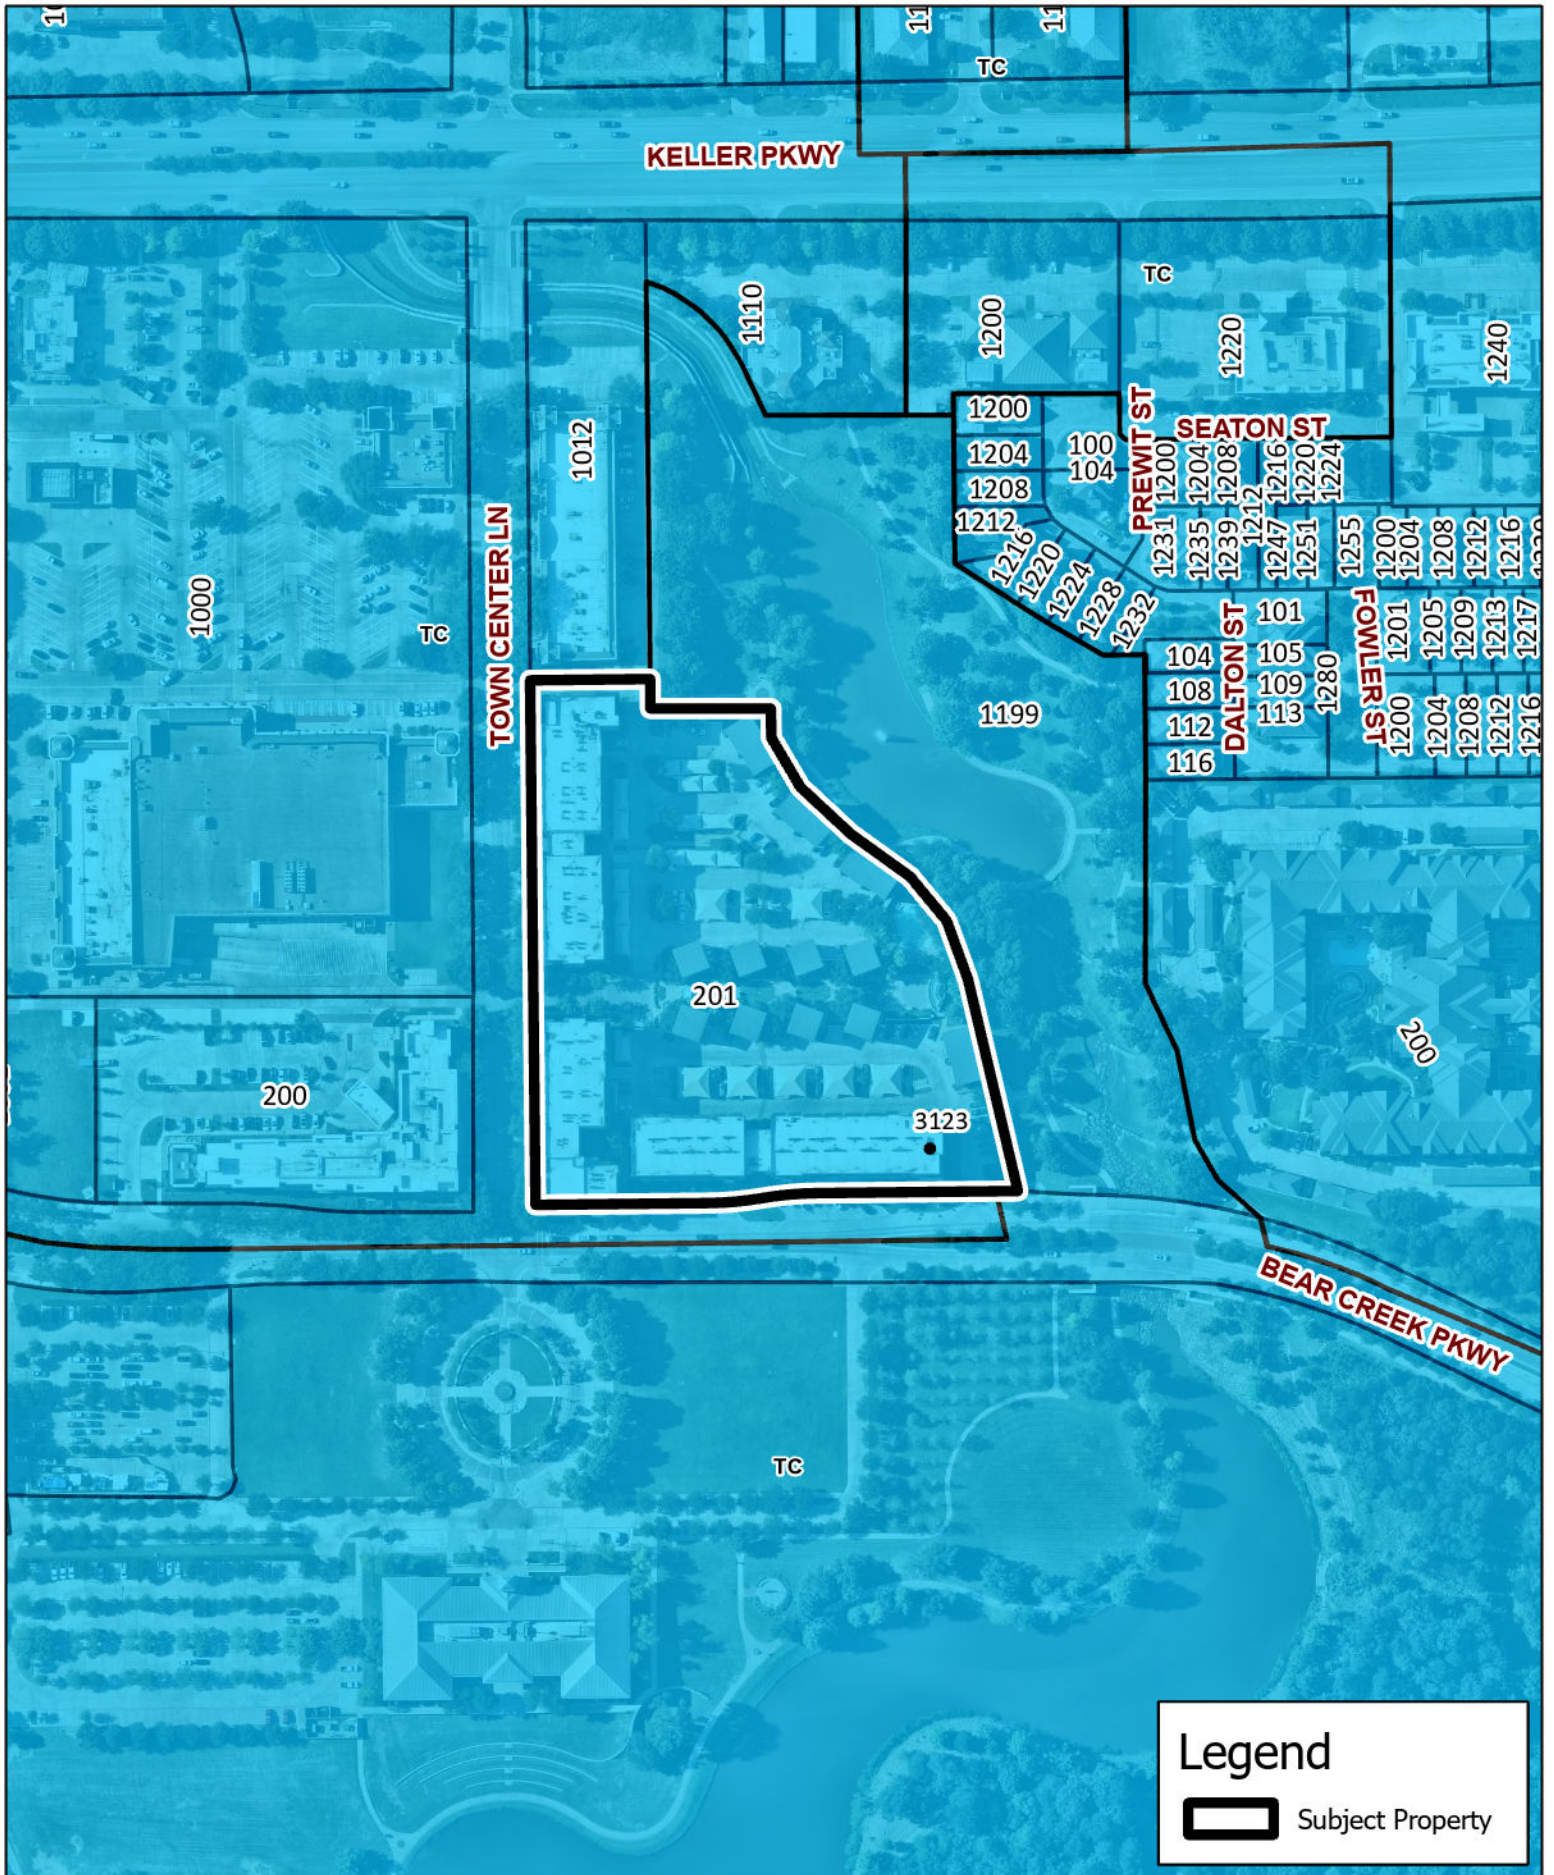

**SUP-2409-0008**  
**1101 Bear Creek Pkwy Ste 3123**  
**(201 Town Center Ln)**

Updated: 9/24/2024

**DISCLAIMER**  
 This data has been compiled for the City of Keller.  
 Various official and unofficial sources were used to gather this information.  
 Every effort was made to ensure the accuracy of this data.  
 However, no guarantee is given or implied to the accuracy of said data.

**SUP-2409-0008**  
**1101 Bear Creek Pkwy Ste 3123**  
**(201 Town Center Ln)**

Updated: 9/24/2024

**Legend**

 Subject Property

**DISCLAIMER**  
 This data has been compiled for the City of Keller.  
 Various official and unofficial sources were used to gather this information.  
 Every effort was made to ensure the accuracy of this data.  
 However, no guarantee is given or implied to the accuracy of said data.

**SUP-2409-0008**  
**1101 Bear Creek Pkwy Ste 3123**  
**(201 Town Center Ln)**

Updated: 9/24/2024