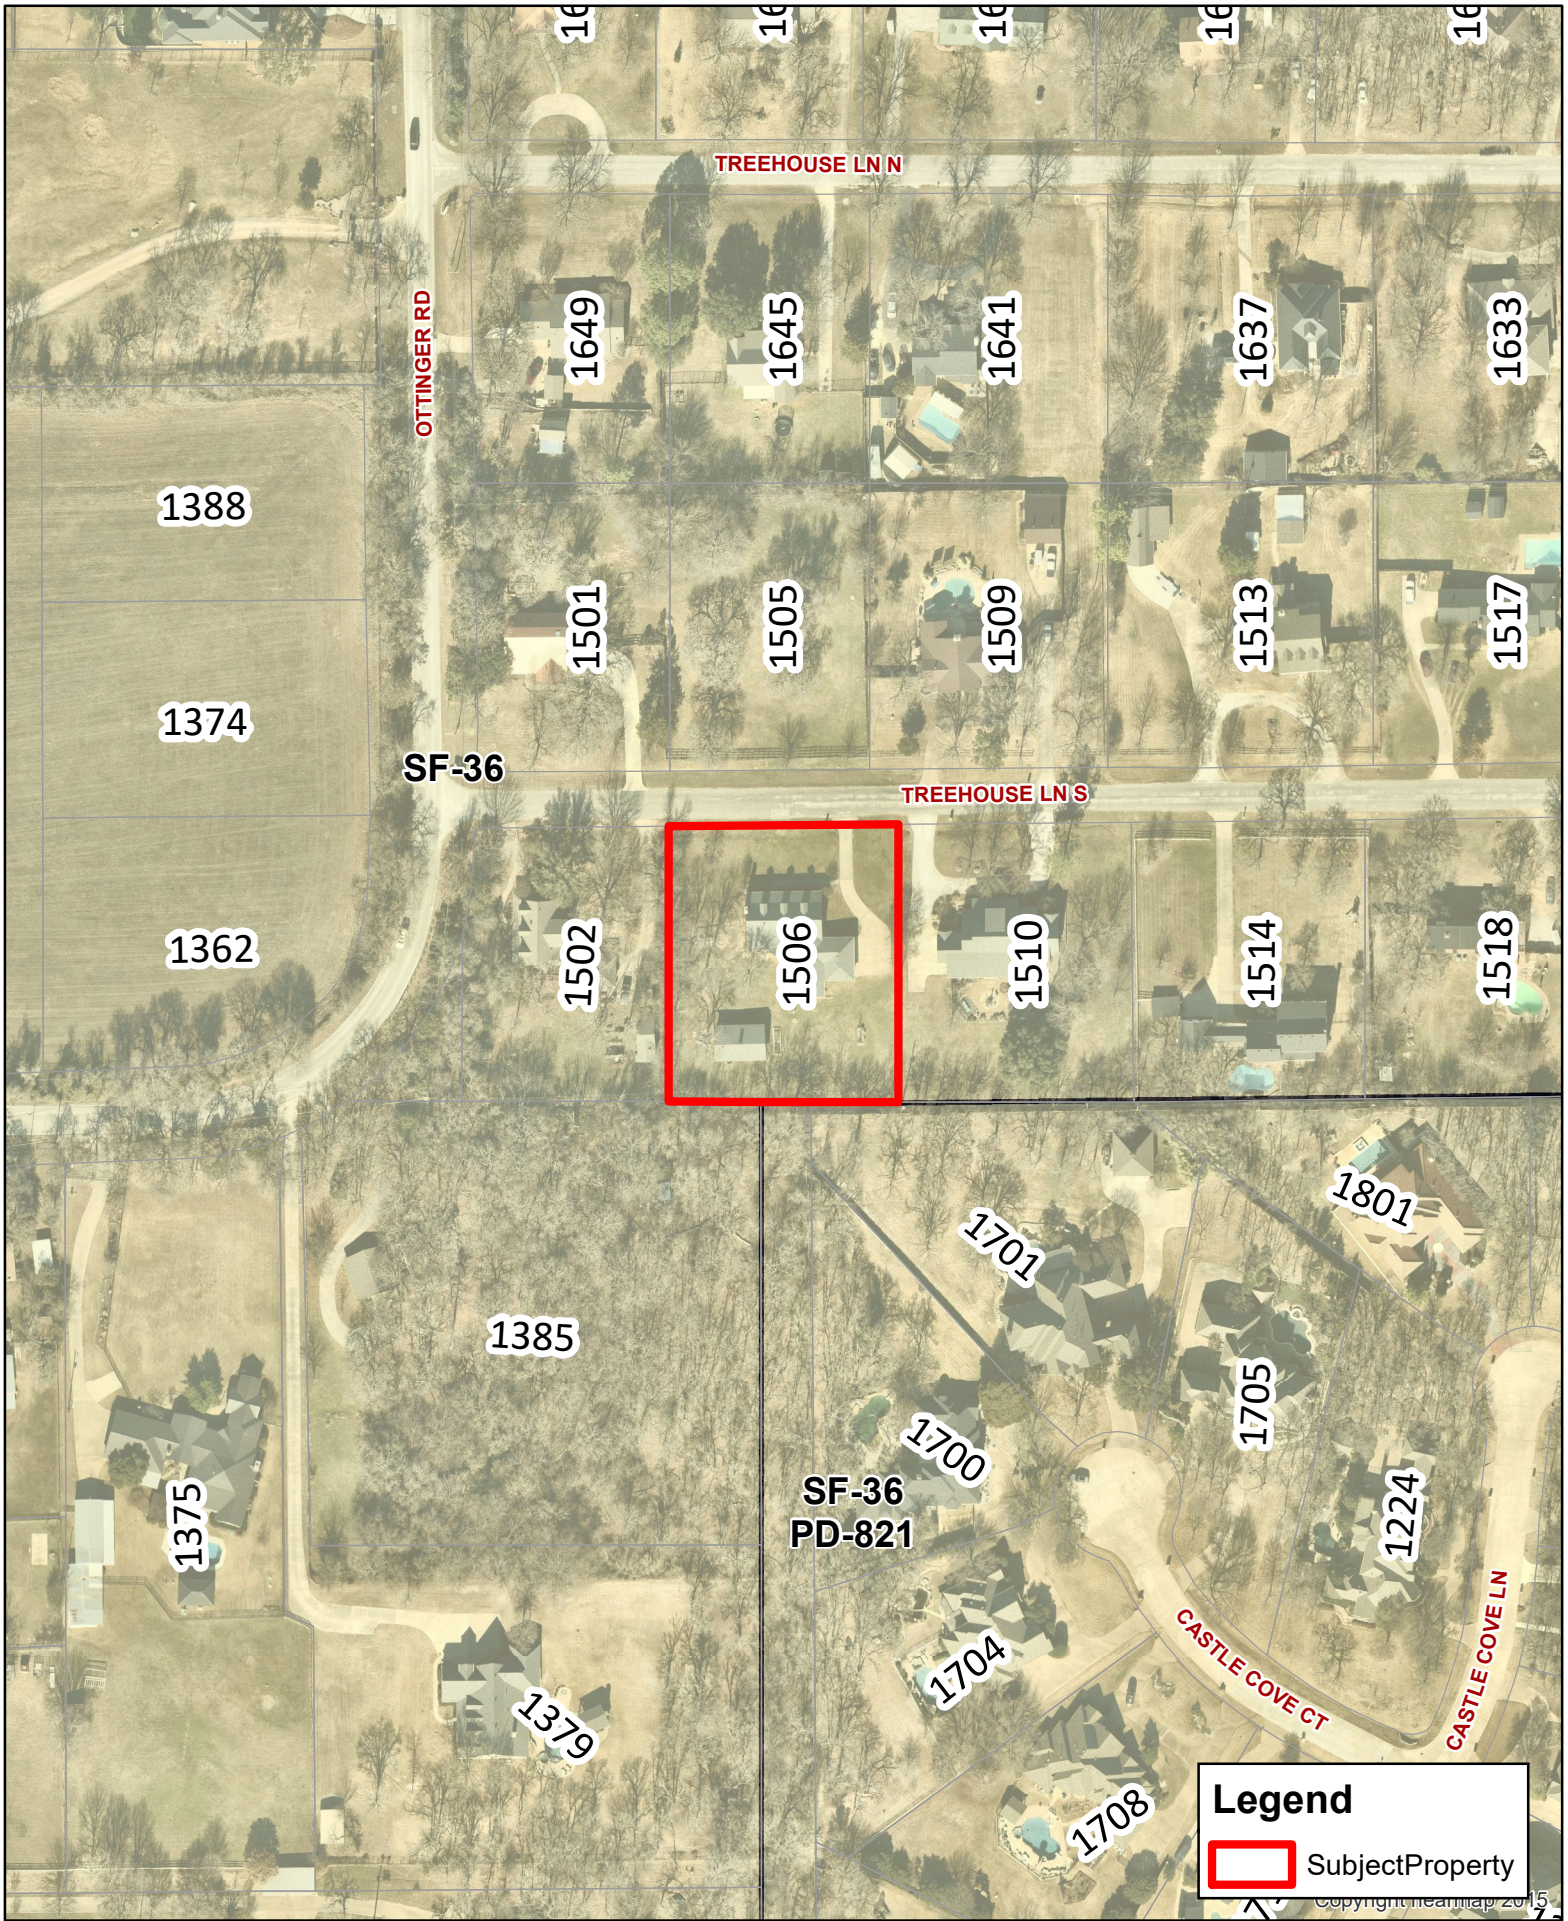

**Legend**

SubjectProperty

Updated: 4/12/2023

**1506 Treehouse Ln S**

**DISCLAIMER**  
 This data has been compiled for the City of Keller. Various official and unofficial sources were used to gather this information. Every effort was made to ensure the accuracy of this data. However, no guarantee is given or implied to the accuracy of said data.